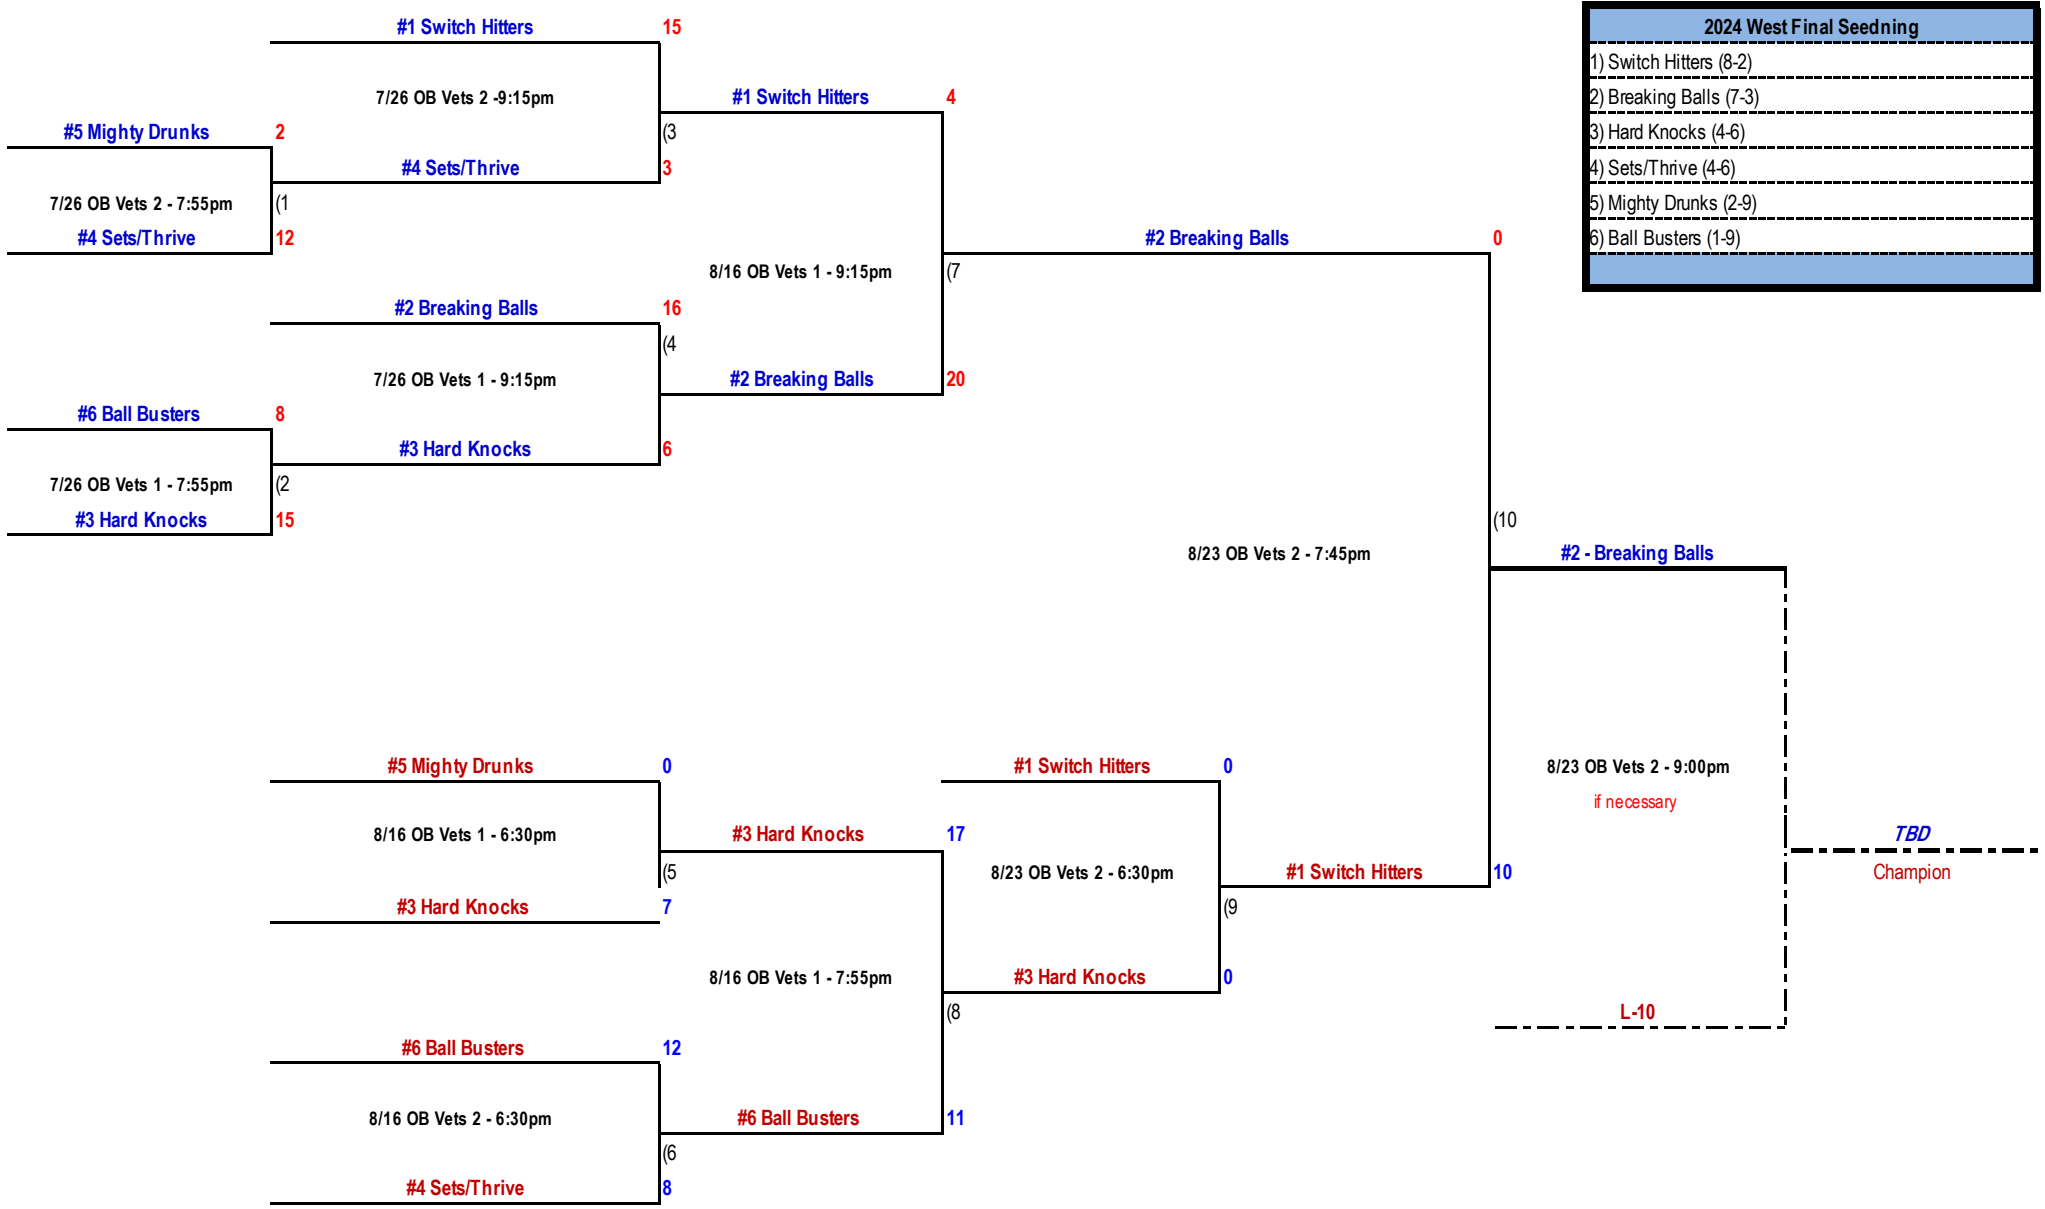

**2024 Double AA Central Jersey Softball**  
**Coed WEST Division - Double Elimination**

2024 West Final Seeding
1) Switch Hitters (8-2)
2) Breaking Balls (7-3)
3) Hard Knocks (4-6)
4) Sets/Thrive (4-6)
5) Mighty Drunks (2-9)
6) Ball Busters (1-9)