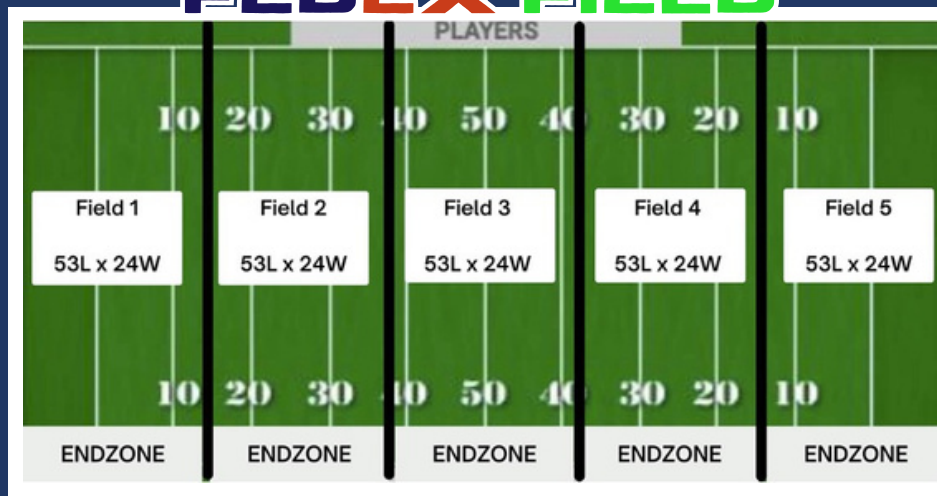

FEDEX FIELD

* TEAM HAS 2 GAMES ON SAME DAY