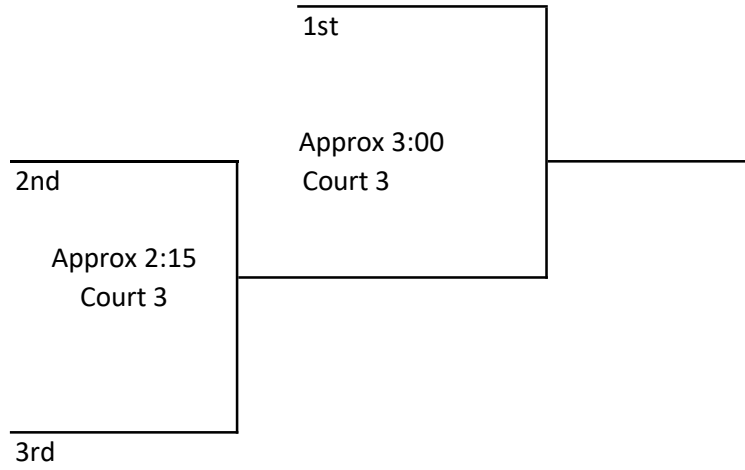

Court 1 & 2 South Gym Community Center
Court 3, 4 & 5 North Gym High School

Teams will need to bring their own volleyballs for warm-ups and games, Ref or teams will pick game ba

POOL PLAY:

2 games to 21 win by 1 point 3 point system (1 point each win/1 point total points)

30 minute time limit (team ahead by 1 wins at 30 min)

1 Time out per game

PLAYOFFS:

All teams will advance to a Single Elimination Tournament.

2 out of 3 - 25 points win by 2 cap 27 points (3rd game if necessary 15 points cap of 17)

1 Time out per game

13/14/15 Playoff Upper Bracket

13/14/15 Playoff Lower Bracket

II

7)