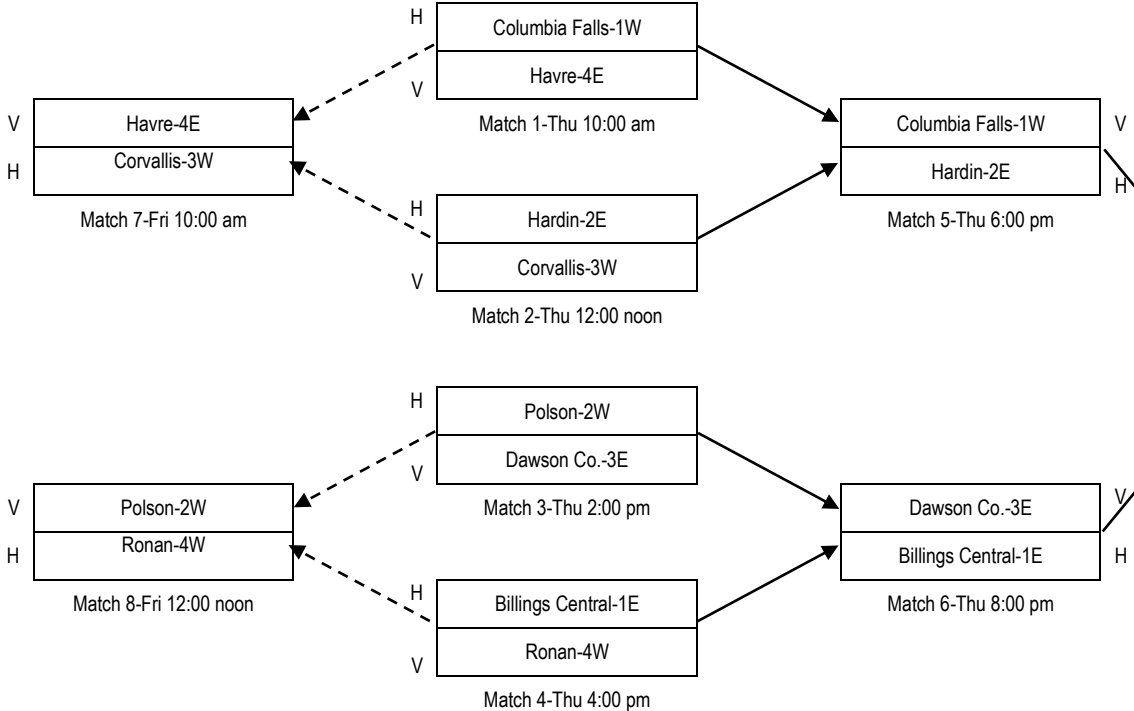

**Montana High School Association  
2020 STATE CLASS A VOLLEYBALL TOURNAMENT  
Sidney High School  
Sidney, MT  
November 12-14, 2020**

*(1st and 2nd Places)*

Billings Central-1E
Columbia Falls-1W

Match 14-Sat 12:00 pm

*(If needed)*

H	
V	

Match 15-Sat 2:00 pm

**LOCKER ROOM ASSIGNMENTS**  
For All Matches: TBD

*Winner – Match 7*

*Loser – Match 6*

*Loser – Match 5*

*Winner – Match 8*

*(4th Place)*

*(3rd Place)*

H	Hardin-2E
V	Columbia Falls-1W

Match 13-Sat 10:00 am