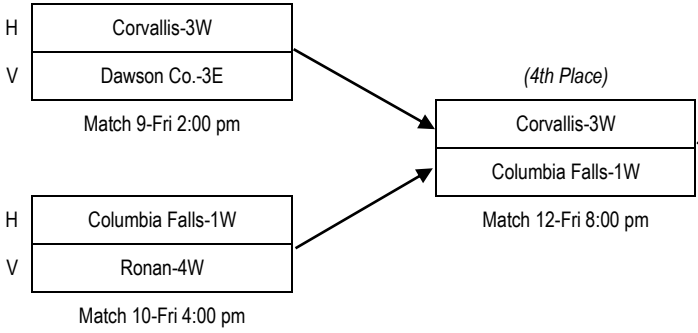

**Montana High School Association  
2020 STATE CLASS A VOLLEYBALL TOURNAMENT  
Sidney High School  
Sidney, MT  
November 12-14, 2020**

*(1st and 2nd Places)*

Billings Central-1E
Columbia Falls-1W

Match 14-Sat 12:00 pm

*(If needed)*

H	
V	

Match 15-Sat 2:00 pm

**LOCKER ROOM ASSIGNMENTS**  
For All Matches: TBD

*Winner – Match 7*

*Loser – Match 6*

*Loser – Match 5*

*Winner – Match 8*

*(4th Place)*

*(3rd Place)*

H	Hardin-2E
V	Columbia Falls-1W

Match 13-Sat 10:00 am