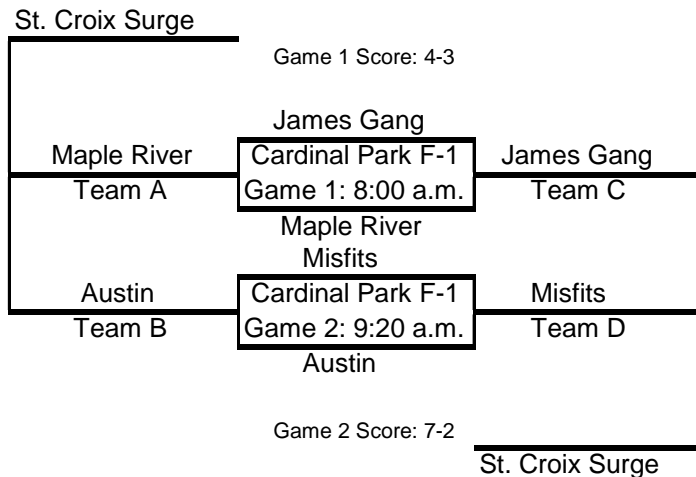

**Cardinal Power 16u GFP Softball Classic
July 7, 2019
Cardinal Park**

Game 3: Card Pk F-1
10:40 a.m.
St. Croix Surge
vs. Team A
Score: 11-2

Game 4: Card Pk F-1
12:00 p.m.
St. Croix Surge
vs. Team B
Score: 3-6

Game 7: Card Pk F-1
4:00 p.m.
Team A vs. Team B
Score: 3-6

Teams	Wins	Losses
James Gang	3	0
Maple River	0	3
Misfits	2	1
Austin	2	1
St. Croix Surge	1	3

Champions	<u>James Gang</u>
2nd Place	<u>Misfits</u>
3rd Place	<u>Austin</u>