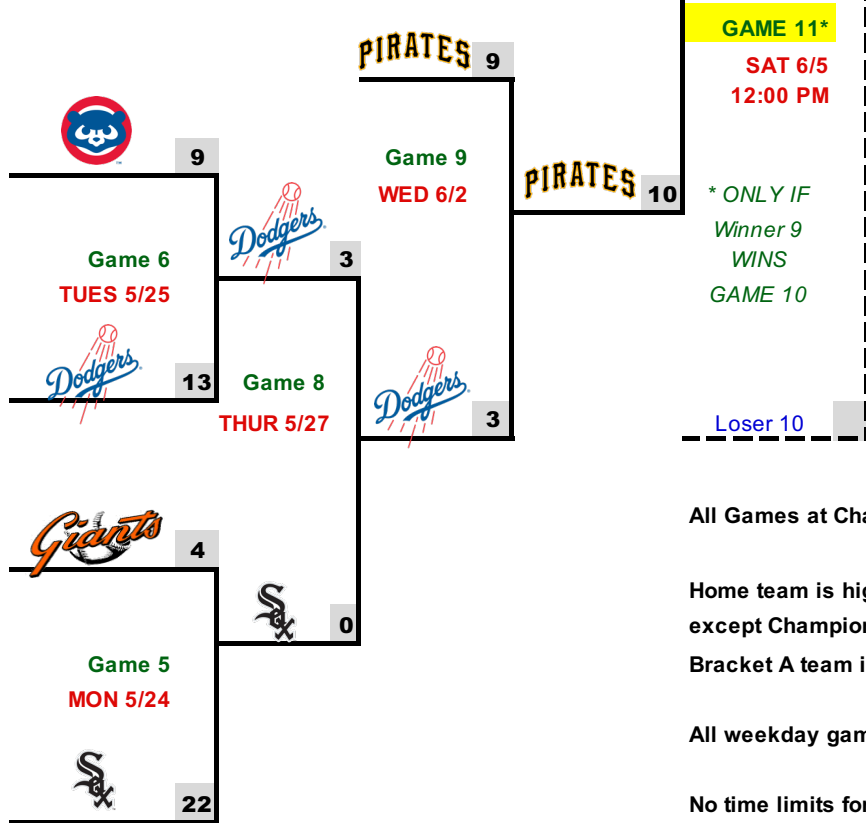

AAA 2021

PLAYOFFS

BRACKET A

BRACKET B

All Games at Chaney Field

Home team is highest seed in all games except Championship Games where Bracket A team is home for both

All weekday games start at 5:30 PM

No time limits for playoff games