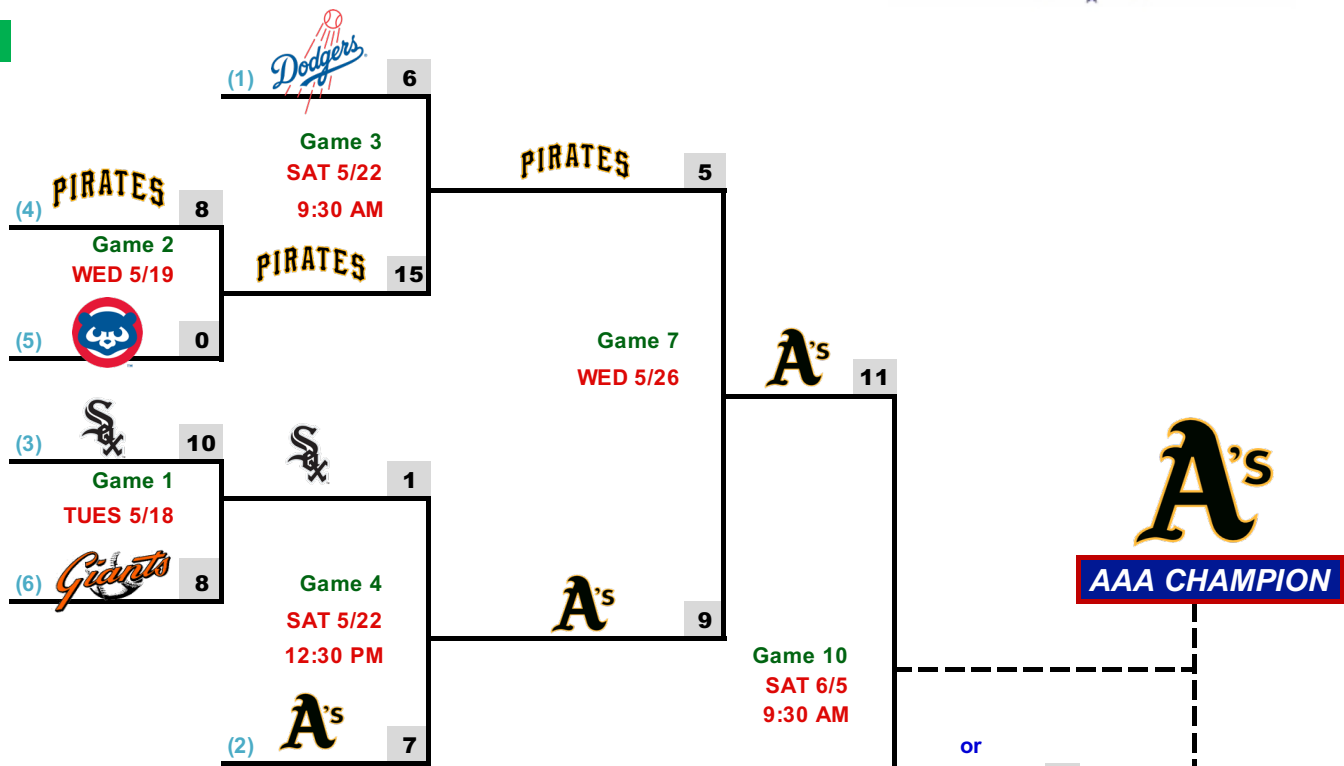

AAA 2021

PLAYOFFS

BRACKET A

BRACKET B

All Games at Chaney Field

Home team is highest seed in all games except Championship Games where Bracket A team is home for both

All weekday games start at 5:30 PM

No time limits for playoff games