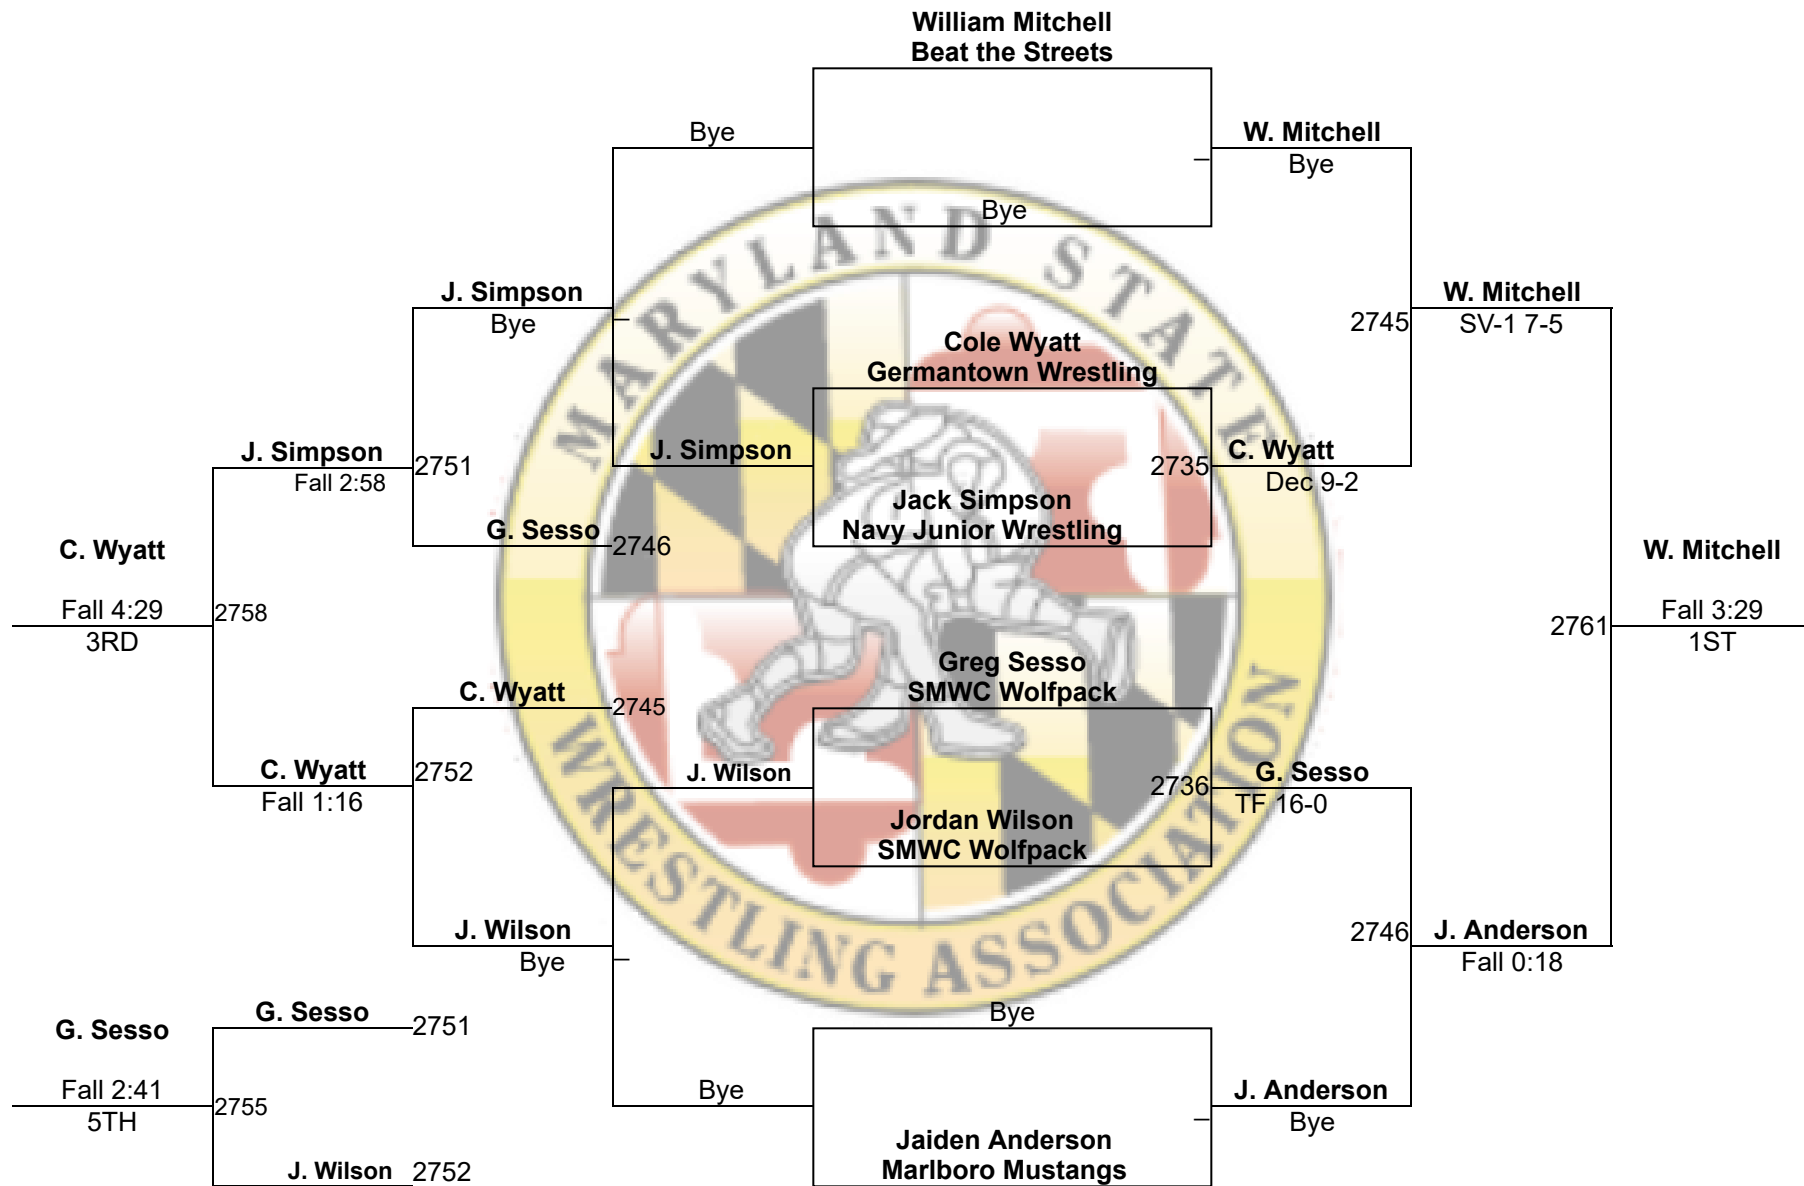

MSWA Youth State Tournament

14U 180
Mat 7 D2