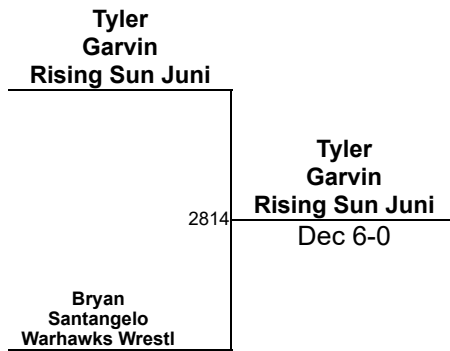

MSWA Youth State Tournament

14U 75
Mat 8 D2

Round 1

Round 2

Round 3

MSWA Youth State Tournament

14U 80
Mat 10 D2

MSWA Youth State Tournament