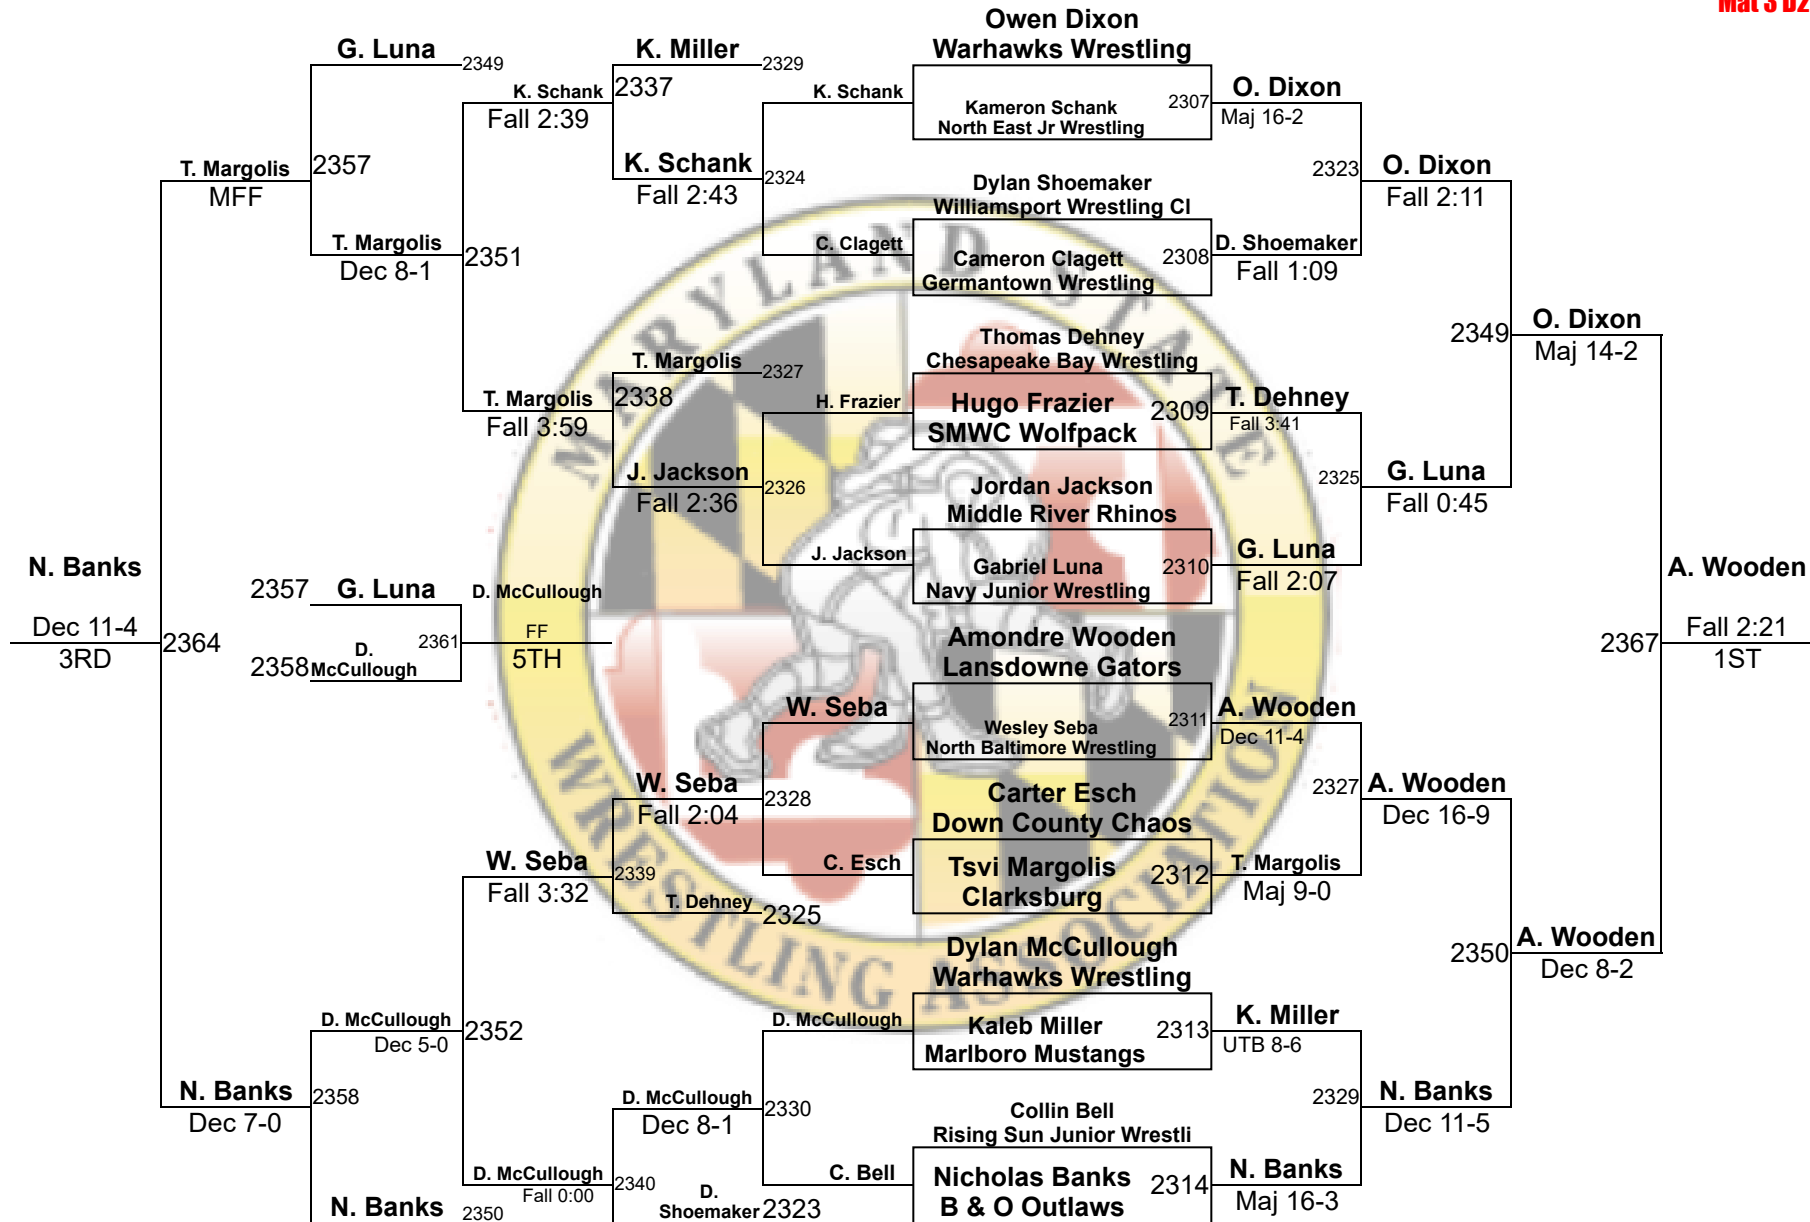

MSWA Youth State Tournament

14U 122
Mat 2 D2

MSWA Youth State Tournament

14U 130
Mat 8 D2

MSWA Youth State Tournament

14U 145

Mat 3 D2

MSWA Youth State Tournament