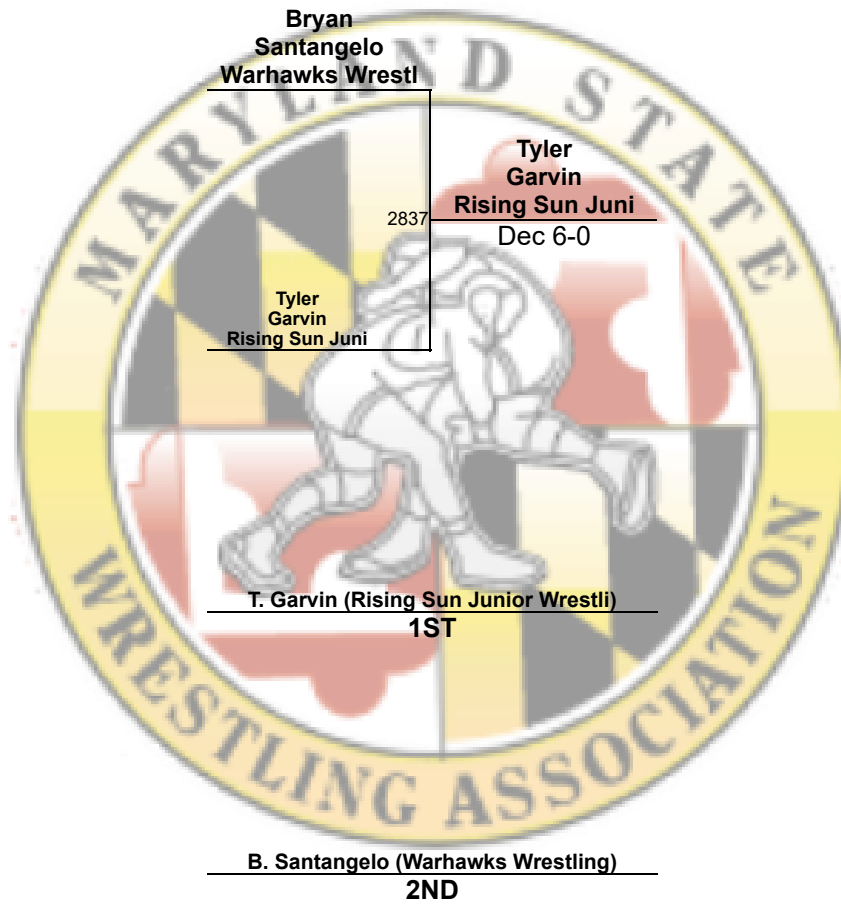

MSWA Youth State Tournament

14U 75
Mat 8 D2

Round 1

Round 2

Round 3

MSWA Youth State Tournament

14U 80
Mat 10 D2

MSWA Youth State Tournament