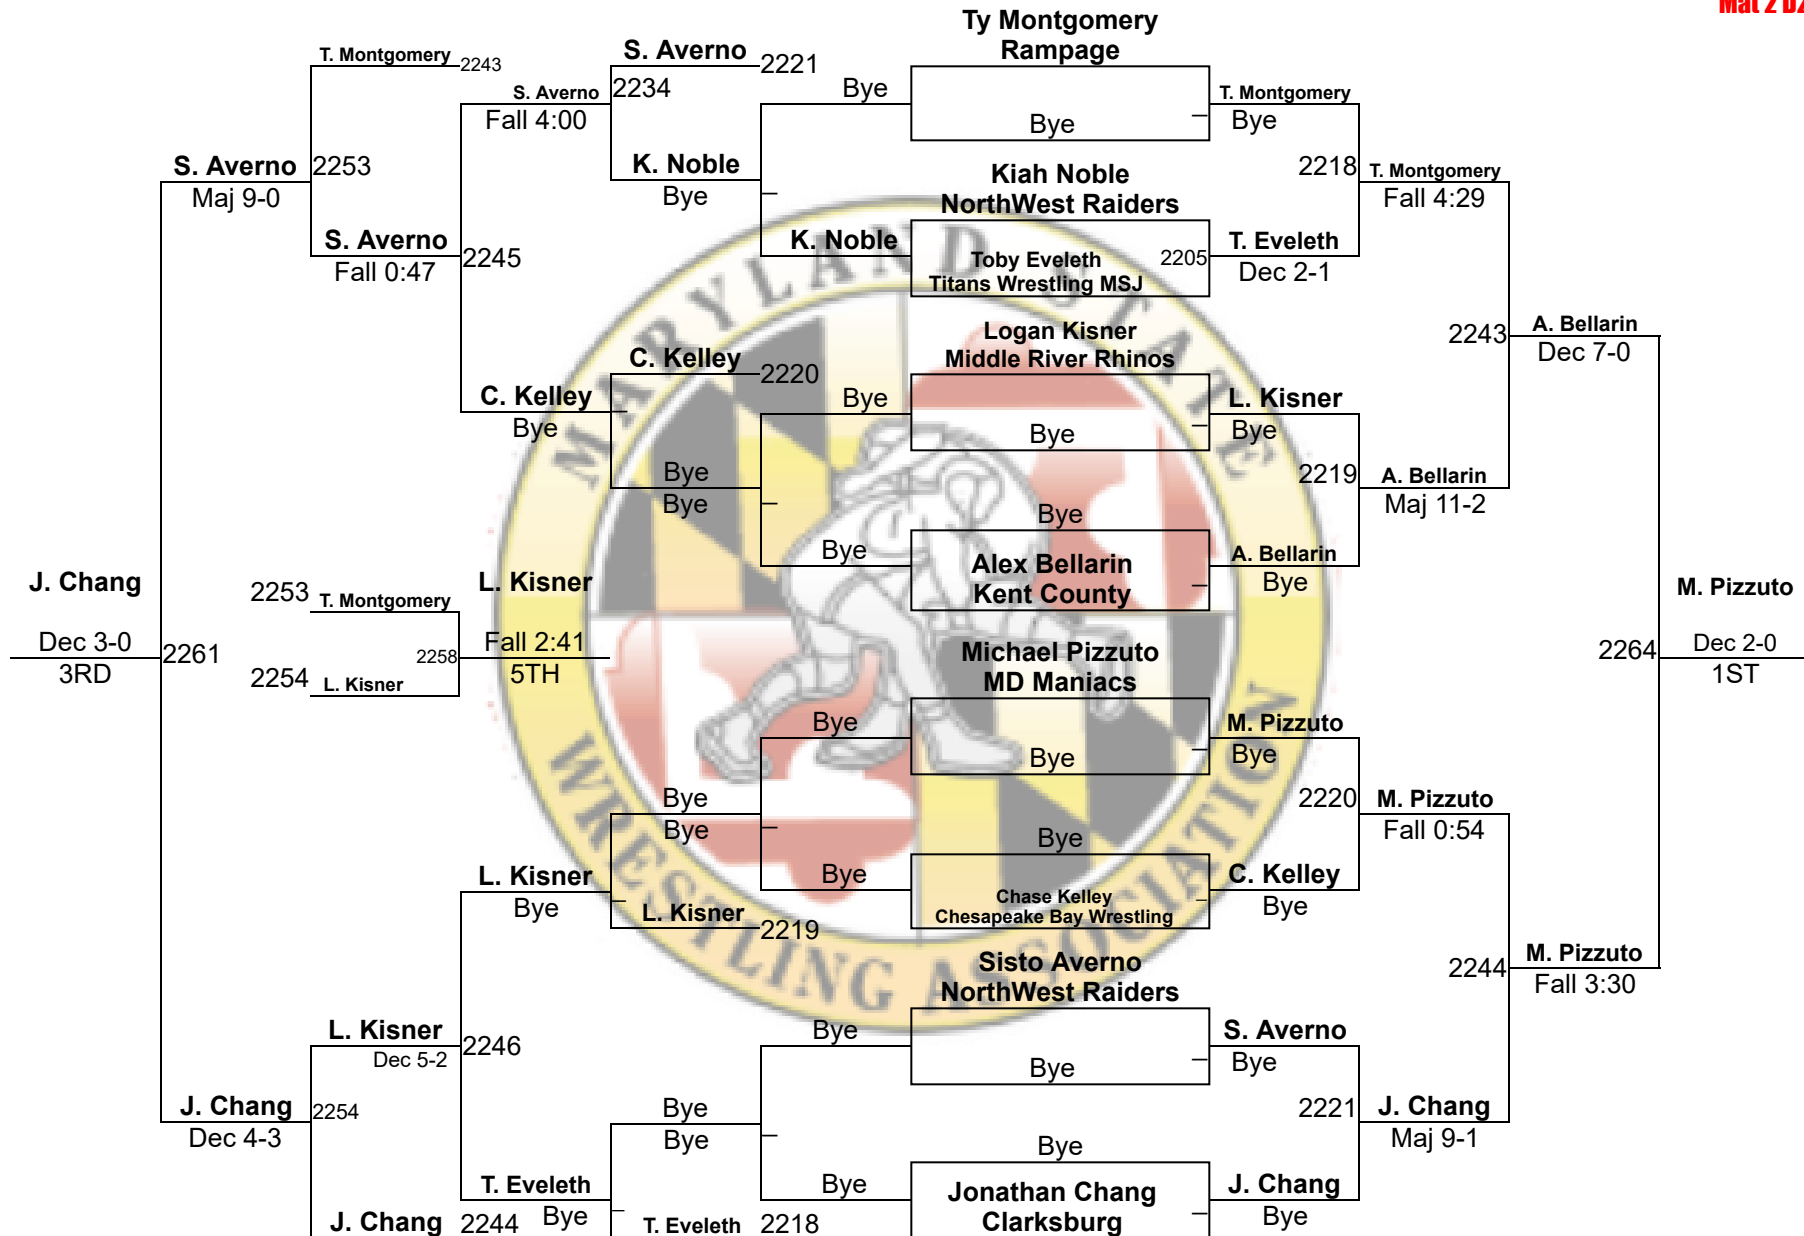

MSWA Youth State Tournament

14U 90

Mat 2 D2