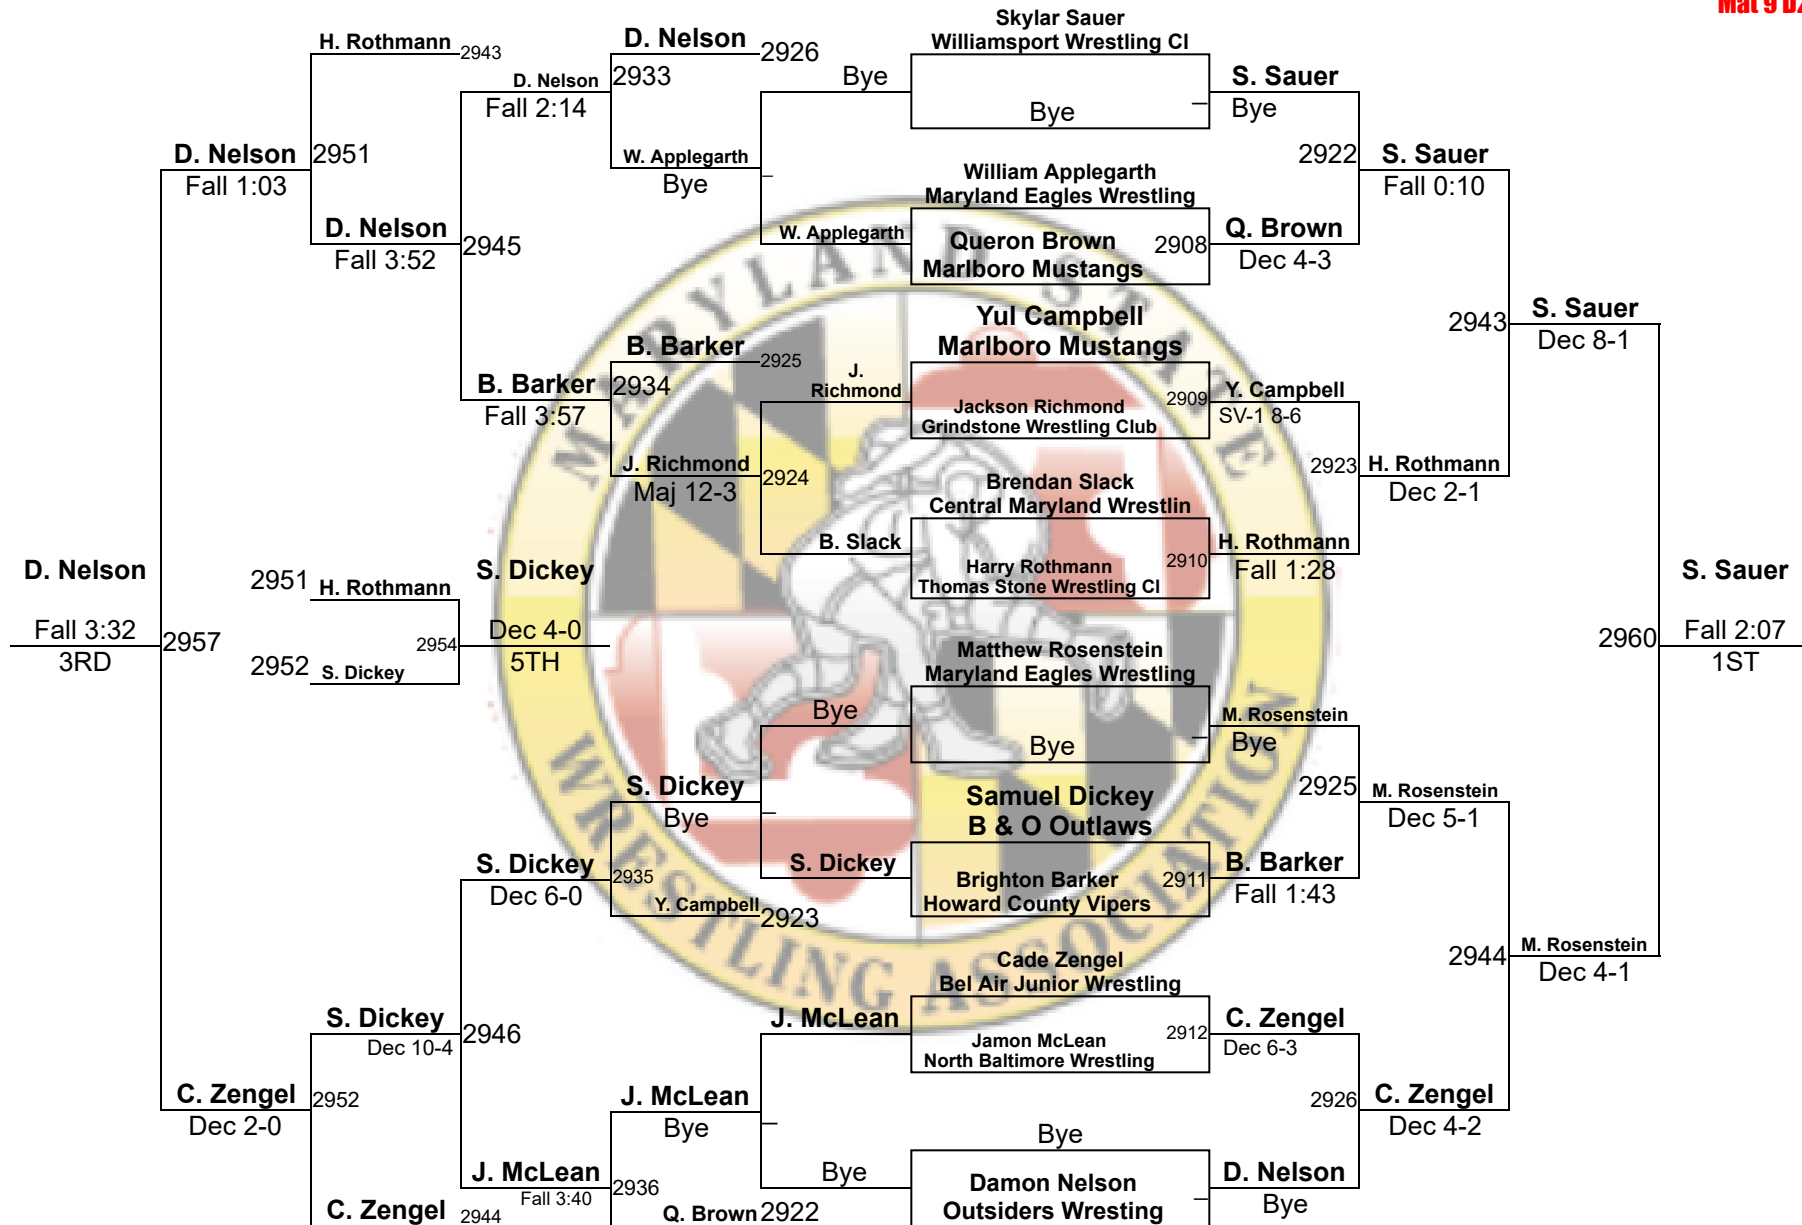

MSWA Youth State Tournament

14U 165

Mat 9 D2