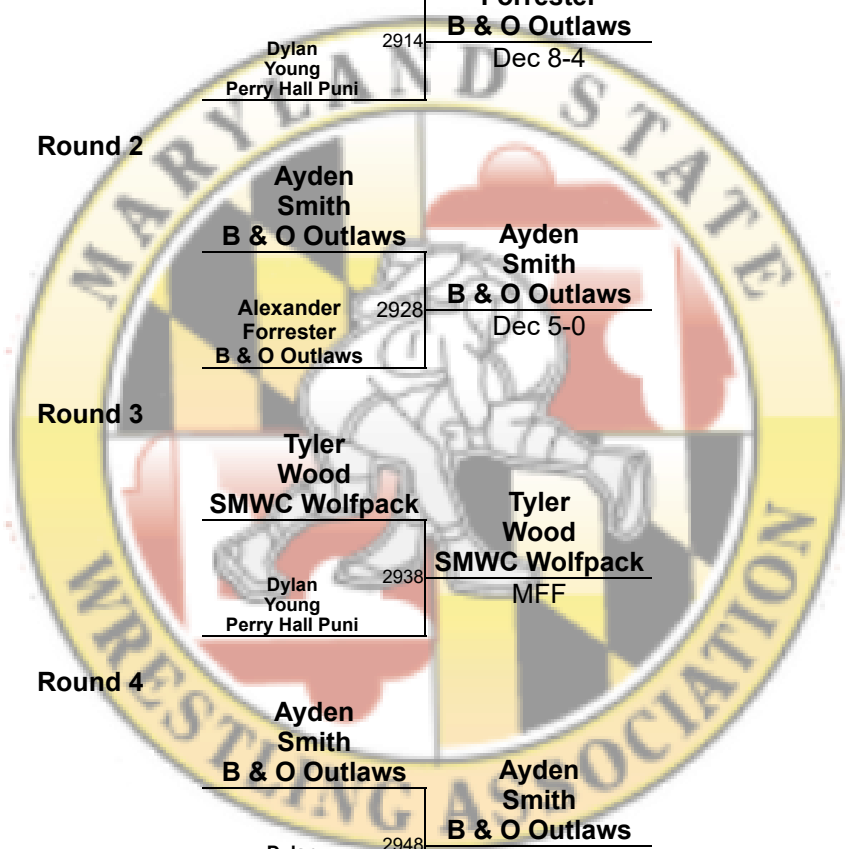

MSWA Youth State Tournament

14U 85

Mat 9 D2

Round 1

Ayden Smith B & O Outlaws Tyler Wood SMWC Wolfpack 2913	Tyler Wood SMWC Wolfpack Dec 1-0

Alexander Forrester B & O Outlaws Dylan Young Perry Hall Puni 2914	Alexander Forrester B & O Outlaws Dec 8-4

T. Wood (SMWC Wolfpack)
1ST

Round 2

Conrad Randall Maryland Eagles Dylan Young Perry Hall Puni 2927	Dylan Young Perry Hall Puni Fall 1:16

Ayden Smith B & O Outlaws Alexander Forrester B & O Outlaws 2928	Ayden Smith B & O Outlaws Dec 5-0

A. Smith (B & O Outlaws)
2ND

Round 3

Conrad Randall Maryland Eagles Alexander Forrester B & O Outlaws 2937	Alexander Forrester B & O Outlaws Fall 4:27

Tyler Wood SMWC Wolfpack Dylan Young Perry Hall Puni 2938	Tyler Wood SMWC Wolfpack MFF

A. Forrester (B & O Outlaws)
3RD

Round 4

Conrad Randall Maryland Eagles Tyler Wood SMWC Wolfpack 2947	Tyler Wood SMWC Wolfpack Fall 1:27

Ayden Smith B & O Outlaws Dylan Young Perry Hall Puni 2948	Ayden Smith B & O Outlaws MFF

D. Young (Perry Hall Punishers)
4TH

Round 5

Conrad Randall Maryland Eagles Ayden Smith B & O Outlaws 2955	Ayden Smith B & O Outlaws Fall 0:29

Tyler Wood SMWC Wolfpack Alexander Forrester B & O Outlaws 2958	Tyler Wood SMWC Wolfpack Maj 9-1

C. Randall (Maryland Eagles Wrestling)
5TH