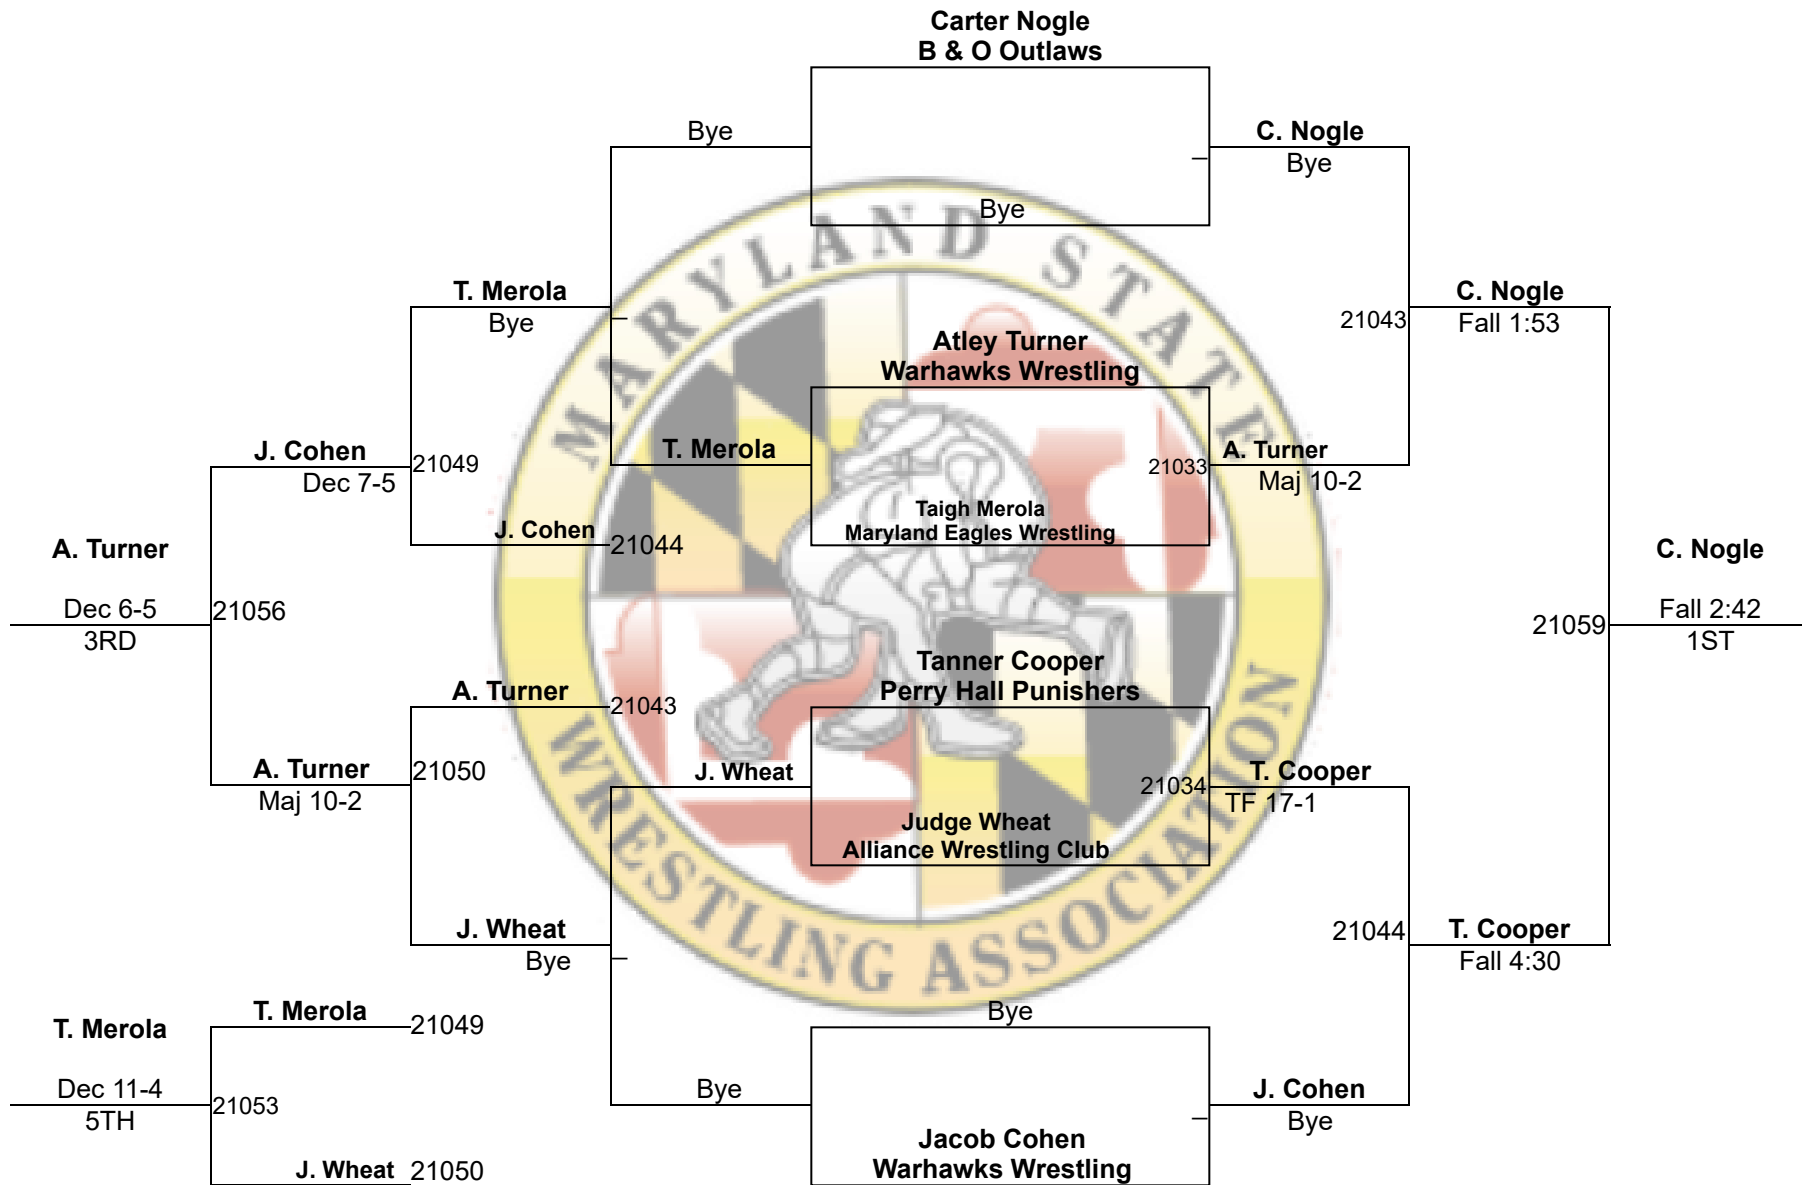

MSWA Youth State Tournament

14U 75
Mat 8 D2

Round 1

Round 2

Round 3

MSWA Youth State Tournament

14U 80
Mat 10 D2

MSWA Youth State Tournament