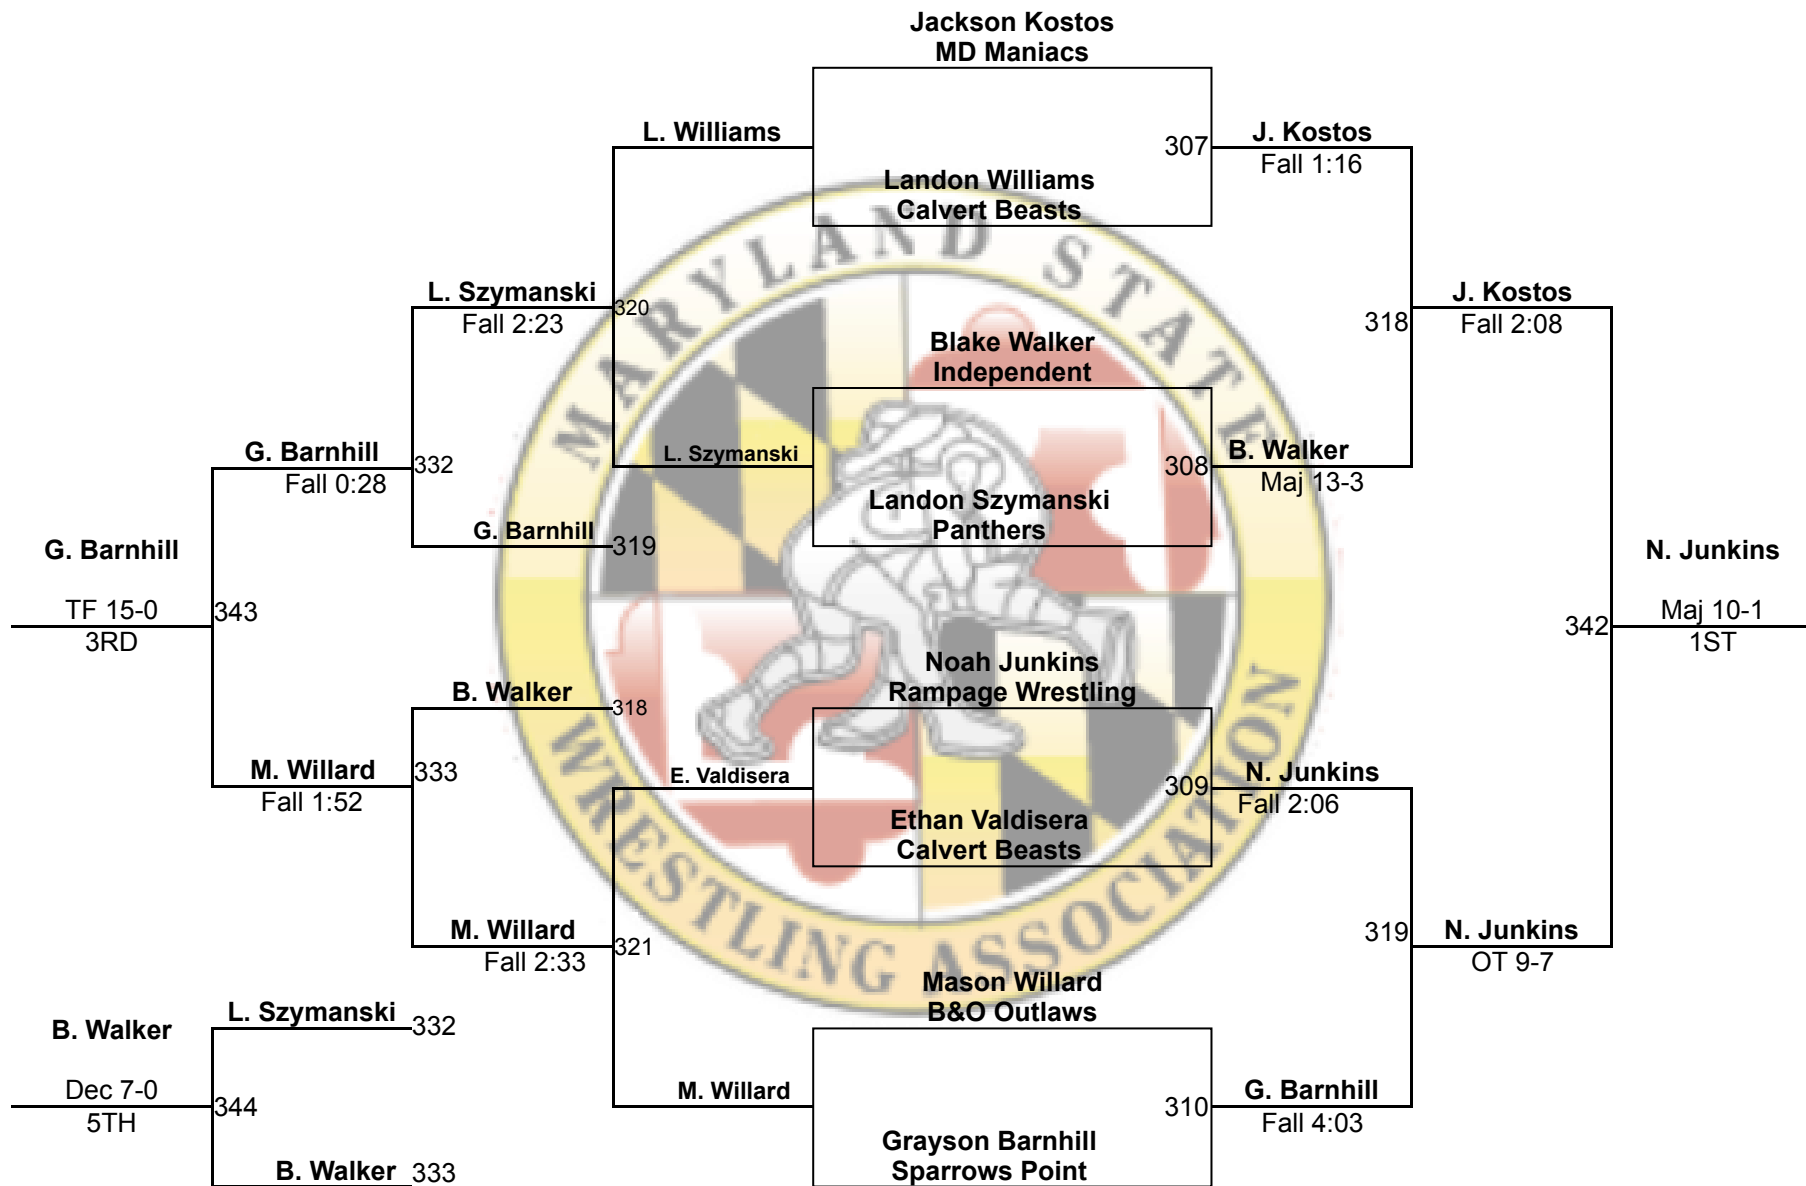

MSWA Champions State Tournament

8U 45
Mat3

MSWA Champions State Tournament

8U 50
Mat1

MSWA Champions State Tournament

8U 55
Mat1

MSWA Champions State Tournament

8U 60
Mat2

Round 1

Round 2

Round 3