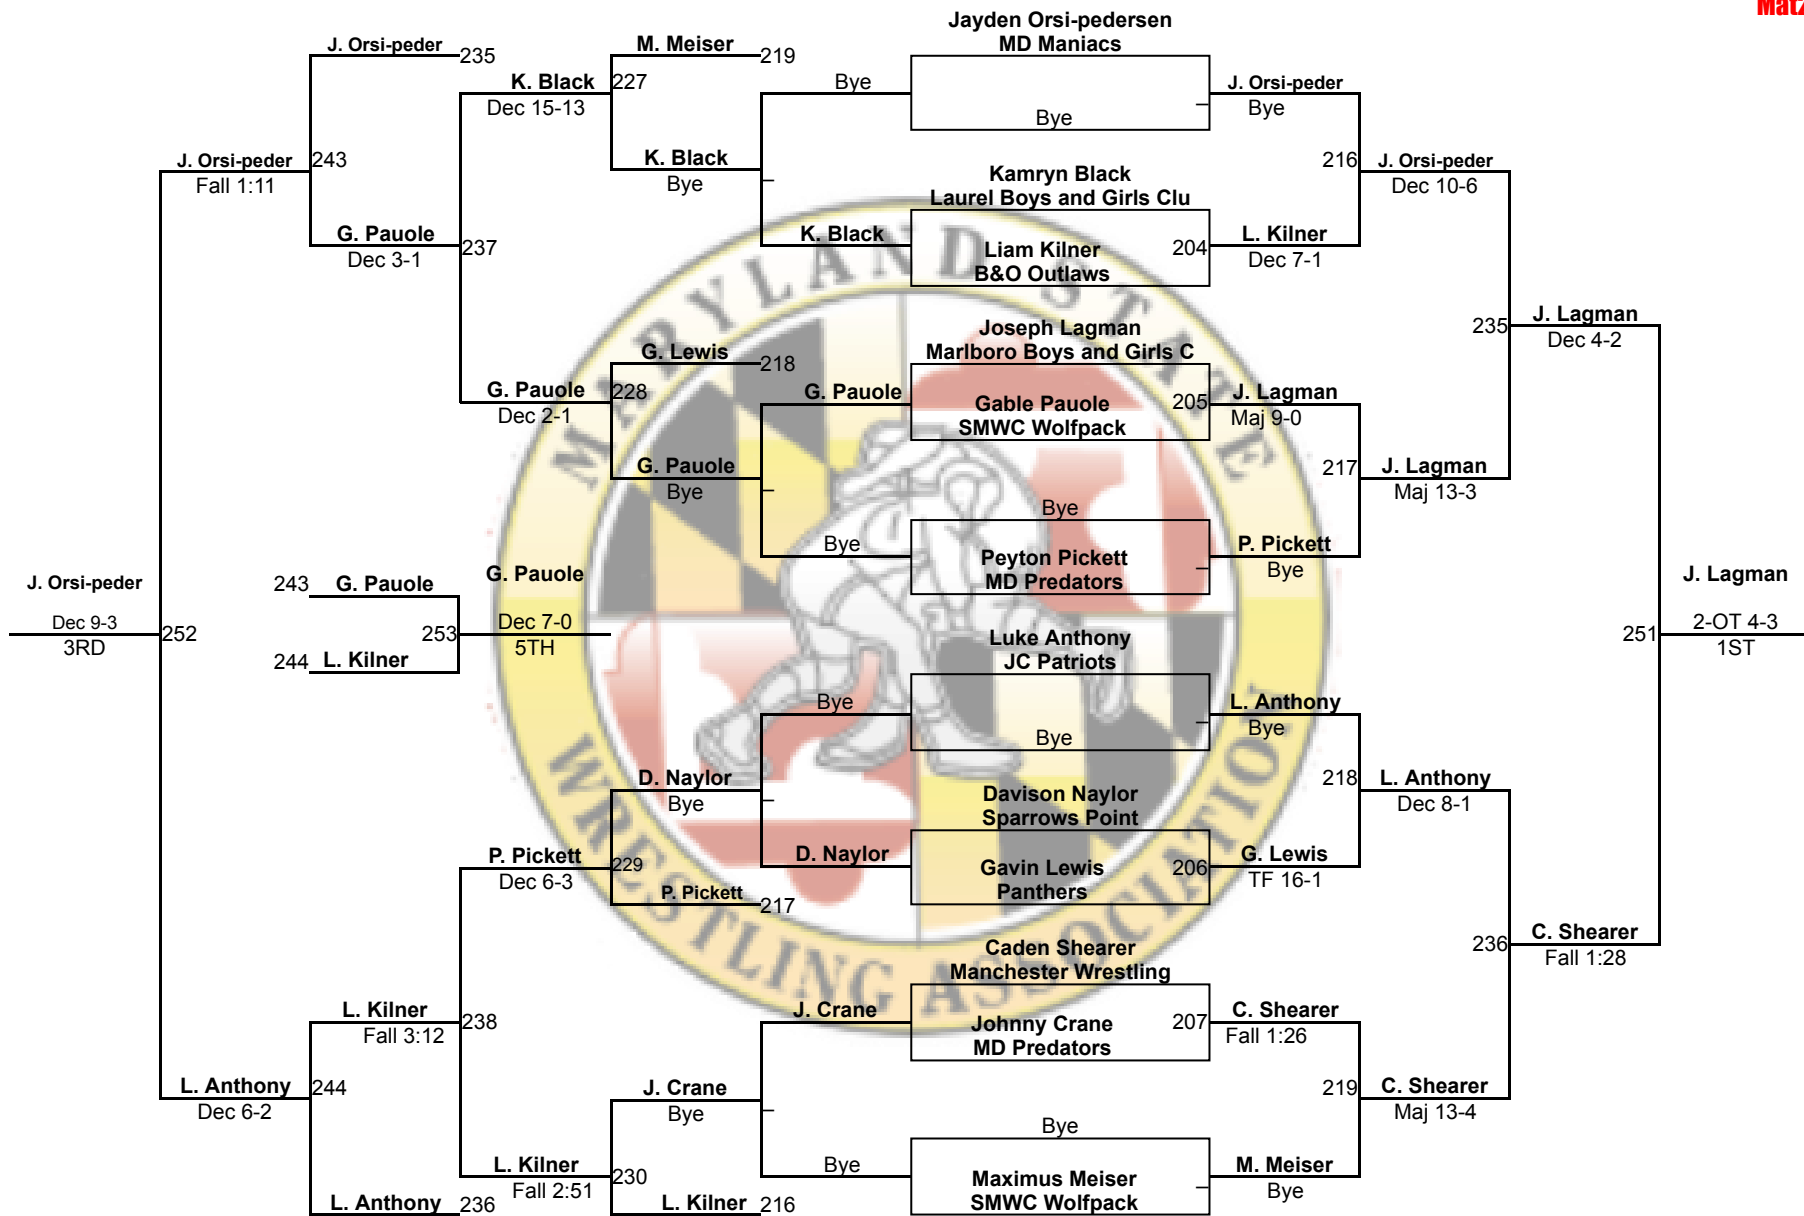

MSWA Champions State Tournament

8U 45
Mat3

MSWA Champions State Tournament

8U 50
Mat1

MSWA Champions State Tournament

8U 55
Mat1

MSWA Champions State Tournament

8U 60
Mat2

MSWA Champions State Tournament

8U 65
Mat2

MSWA Champions State Tournament

8U 70
Mat2

MSWA Champions State Tournament

8U 80
Mat1

MSWA Champions State Tournament

8U 95
Mat3

Round 1

Round 2

Round 3