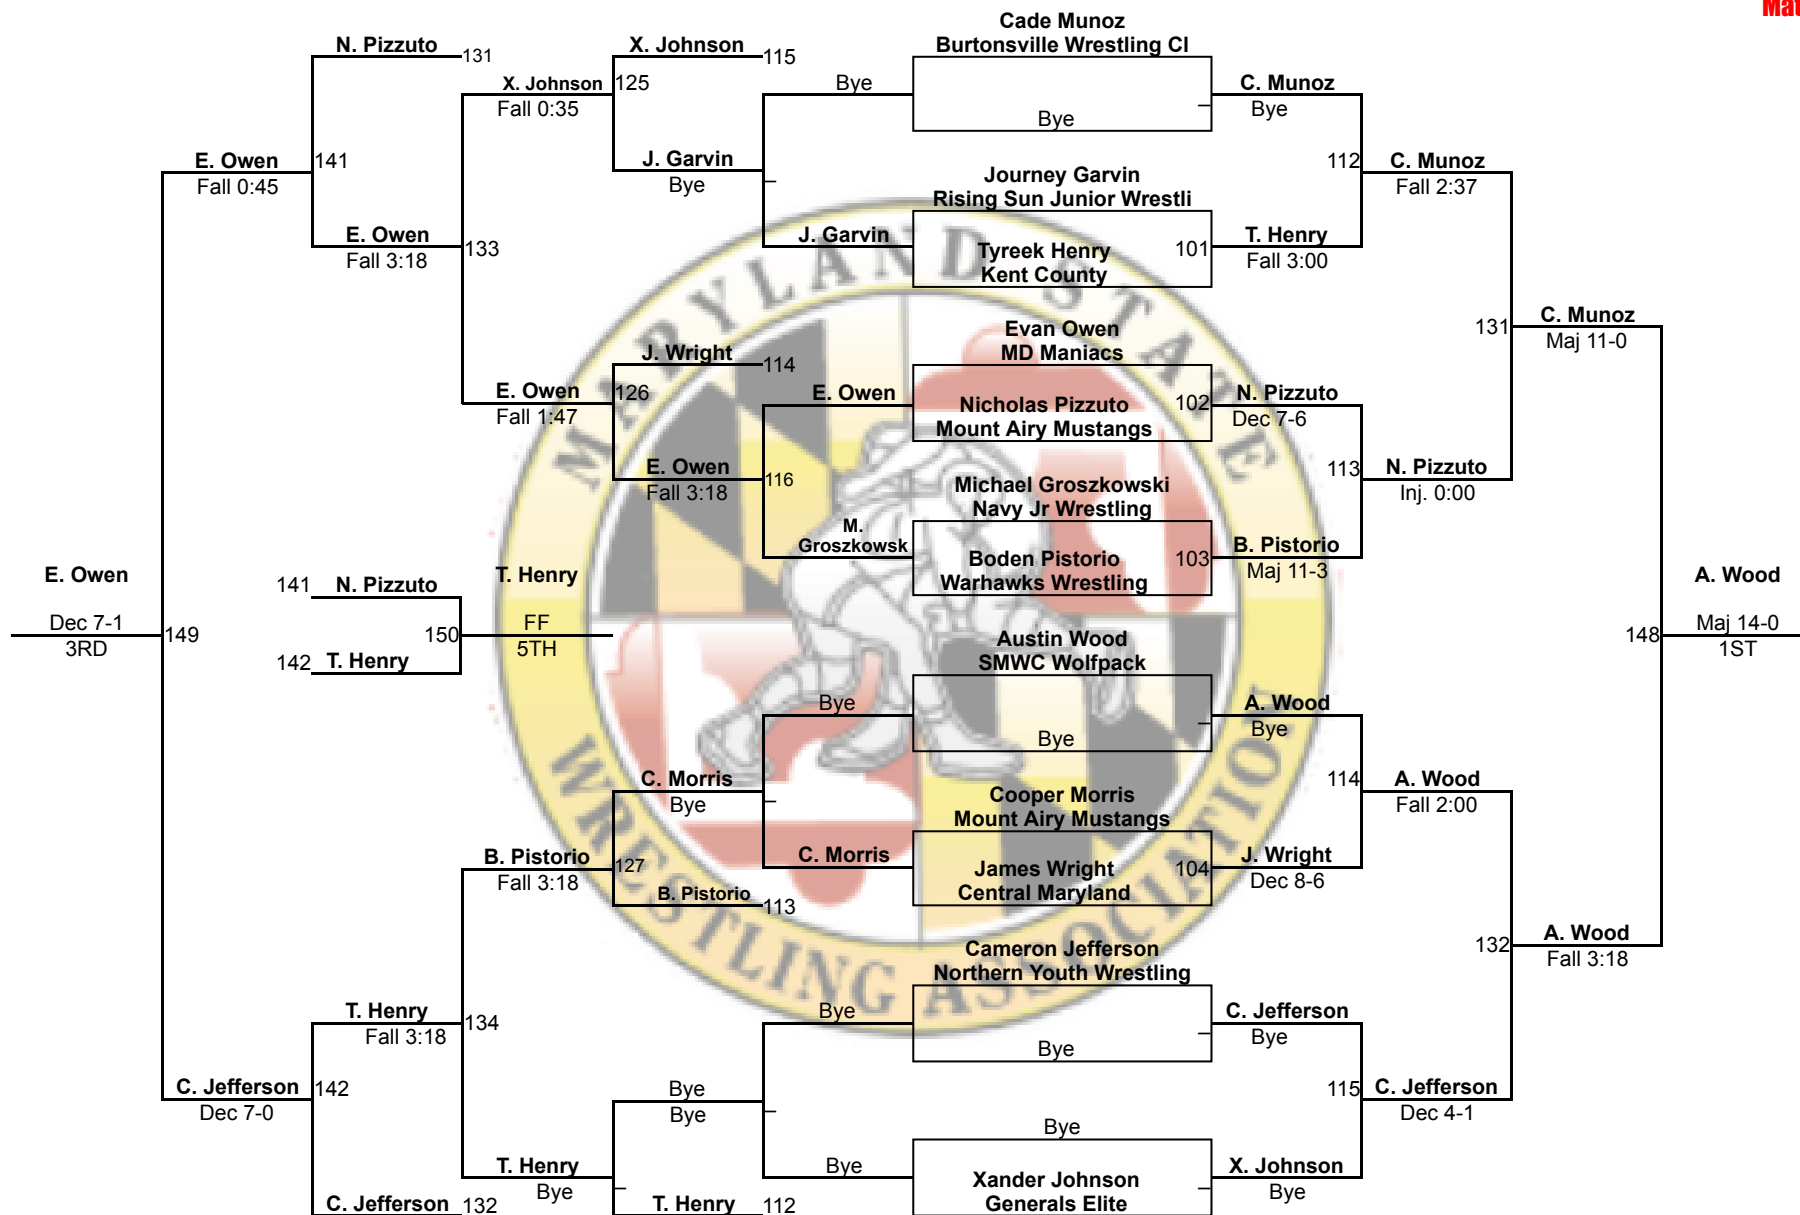

MSWA Champions State Tournament

8U 45
Mat3

MSWA Champions State Tournament

8U 50
Mat1

MSWA Champions State Tournament

8U 55
Mat1

MSWA Champions State Tournament

8U 60
Mat2

MSWA Champions State Tournament

8U 65
Mat2

MSWA Champions State Tournament

8U 70
Mat2

MSWA Champions State Tournament

8U 80
Mat1

MSWA Champions State Tournament

8U 95
Mat3

Round 1

Round 2

Round 3