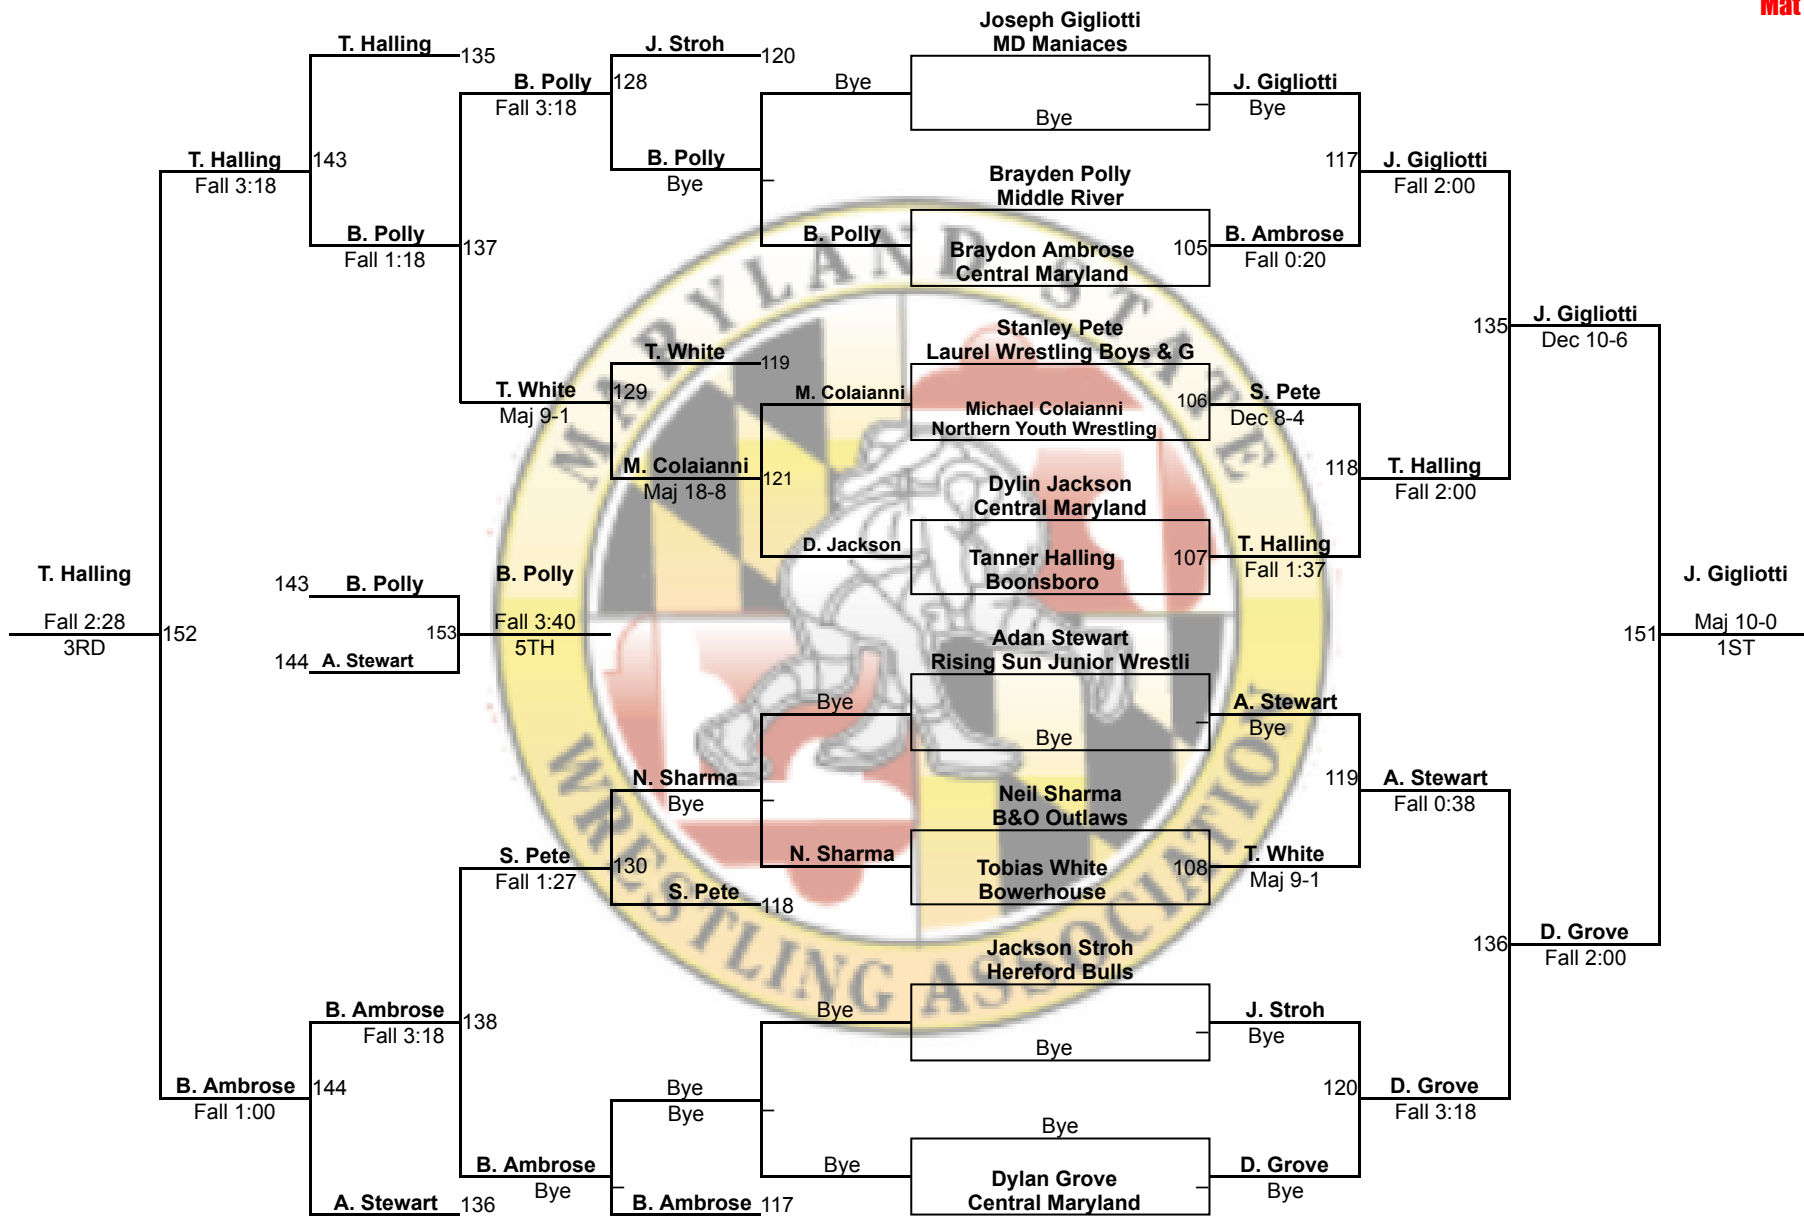

MSWA Champions State Tournament

8U 45
Mat3

MSWA Champions State Tournament

8U 50
Mat1

MSWA Champions State Tournament

8U 55
Mat1

MSWA Champions State Tournament

8U 60
Mat2

MSWA Champions State Tournament

8U 65
Mat2

MSWA Champions State Tournament

8U 70
Mat2

MSWA Champions State Tournament

8U 80
Mat1

MSWA Champions State Tournament

8U 95
Mat3

Round 1

Round 2

Round 3