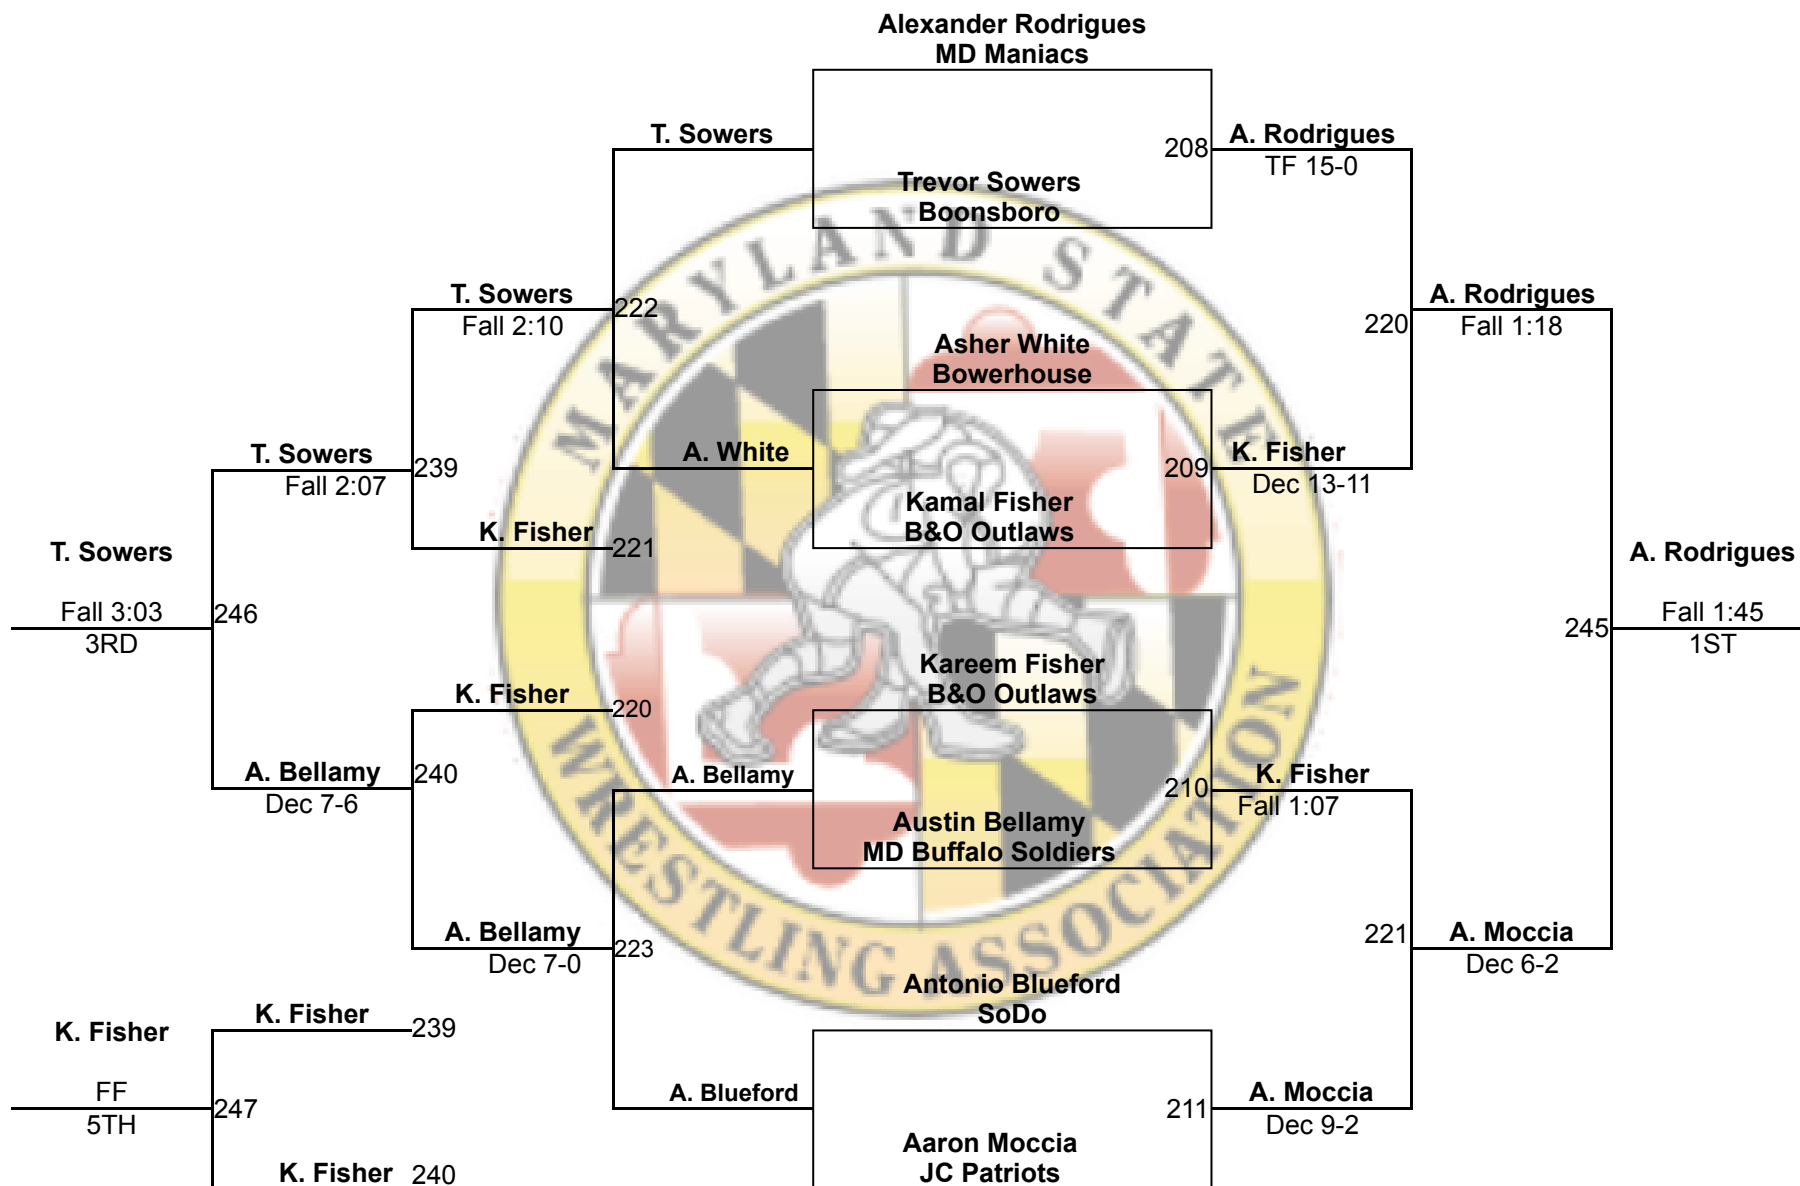

MSWA Champions State Tournament

8U 70
Mat2