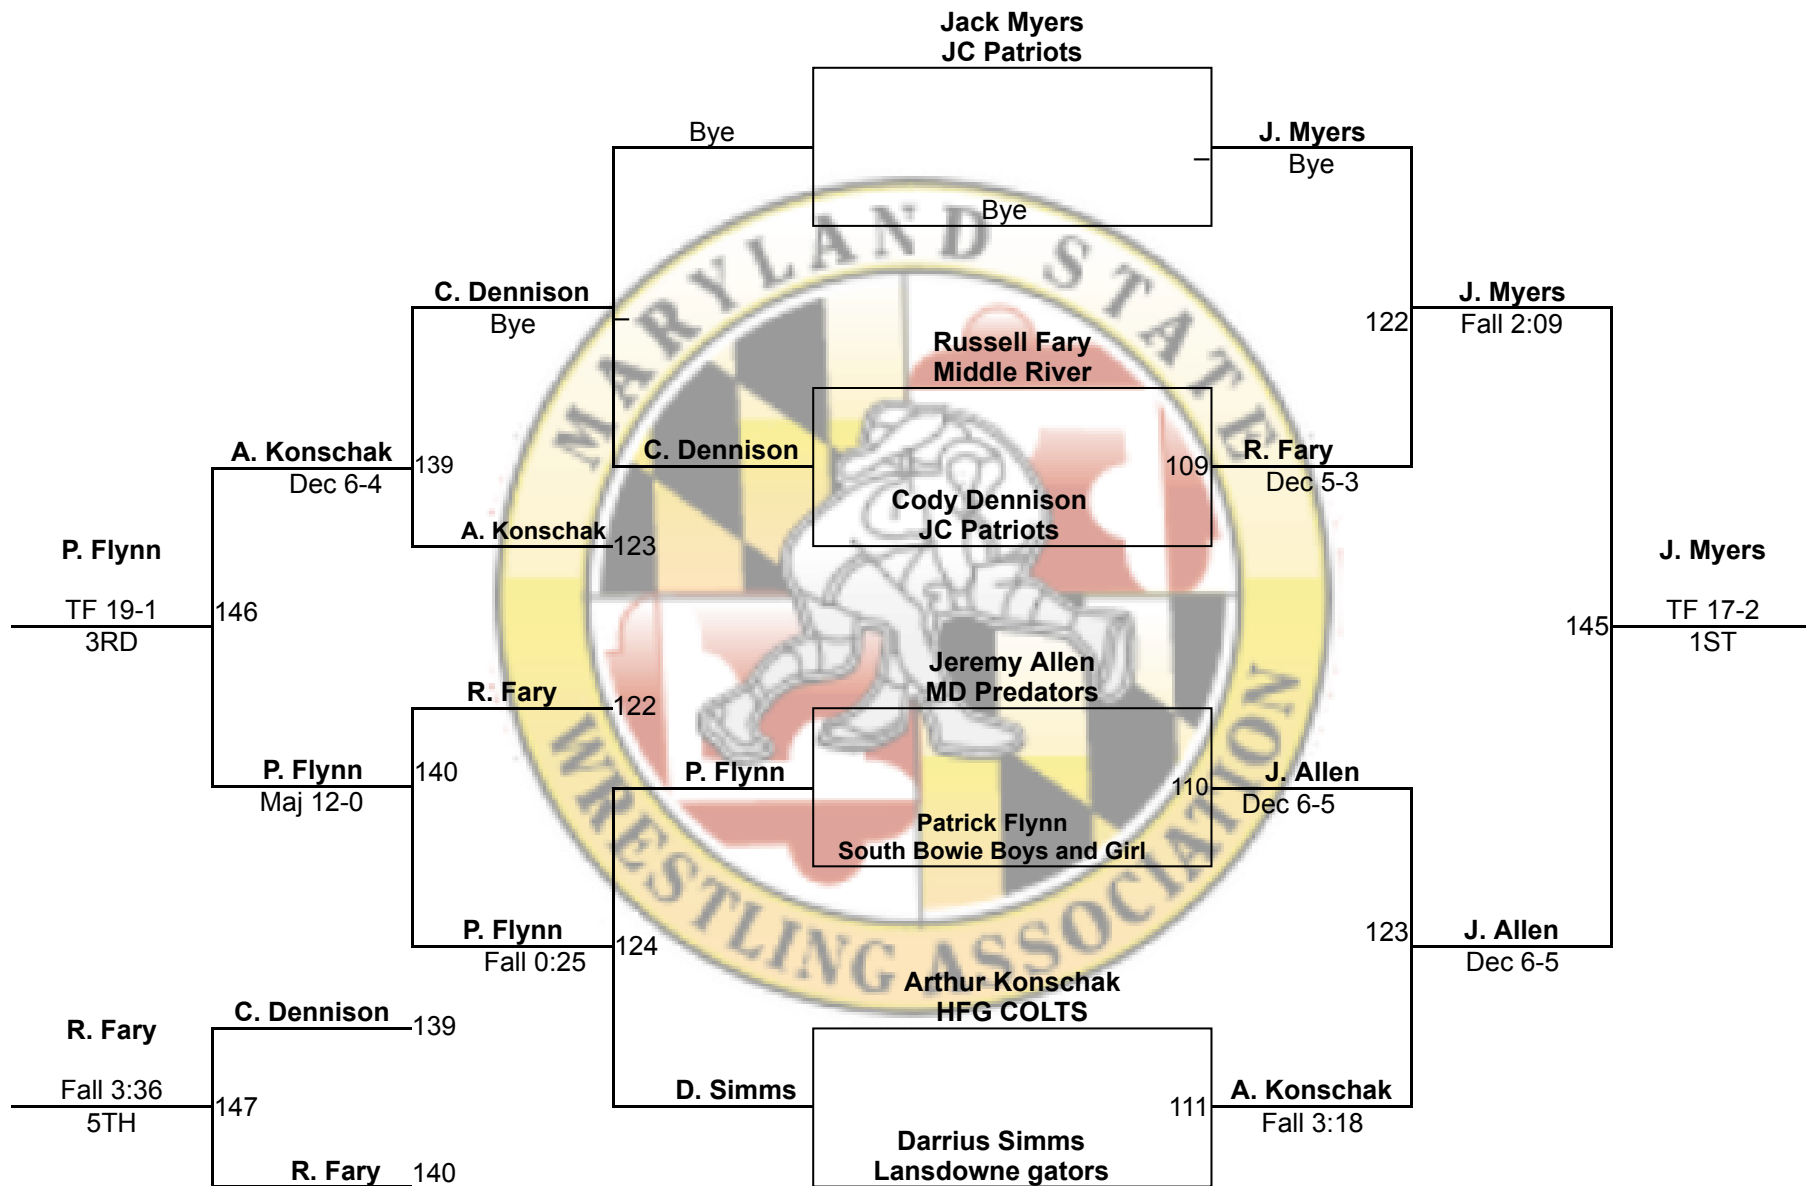

MSWA Champions State Tournament

8U 65
Mat2

MSWA Champions State Tournament

8U 70
Mat2

MSWA Champions State Tournament

8U 80
Mat1

MSWA Champions State Tournament

8U 95
Mat3

Round 1

Round 2

Round 3