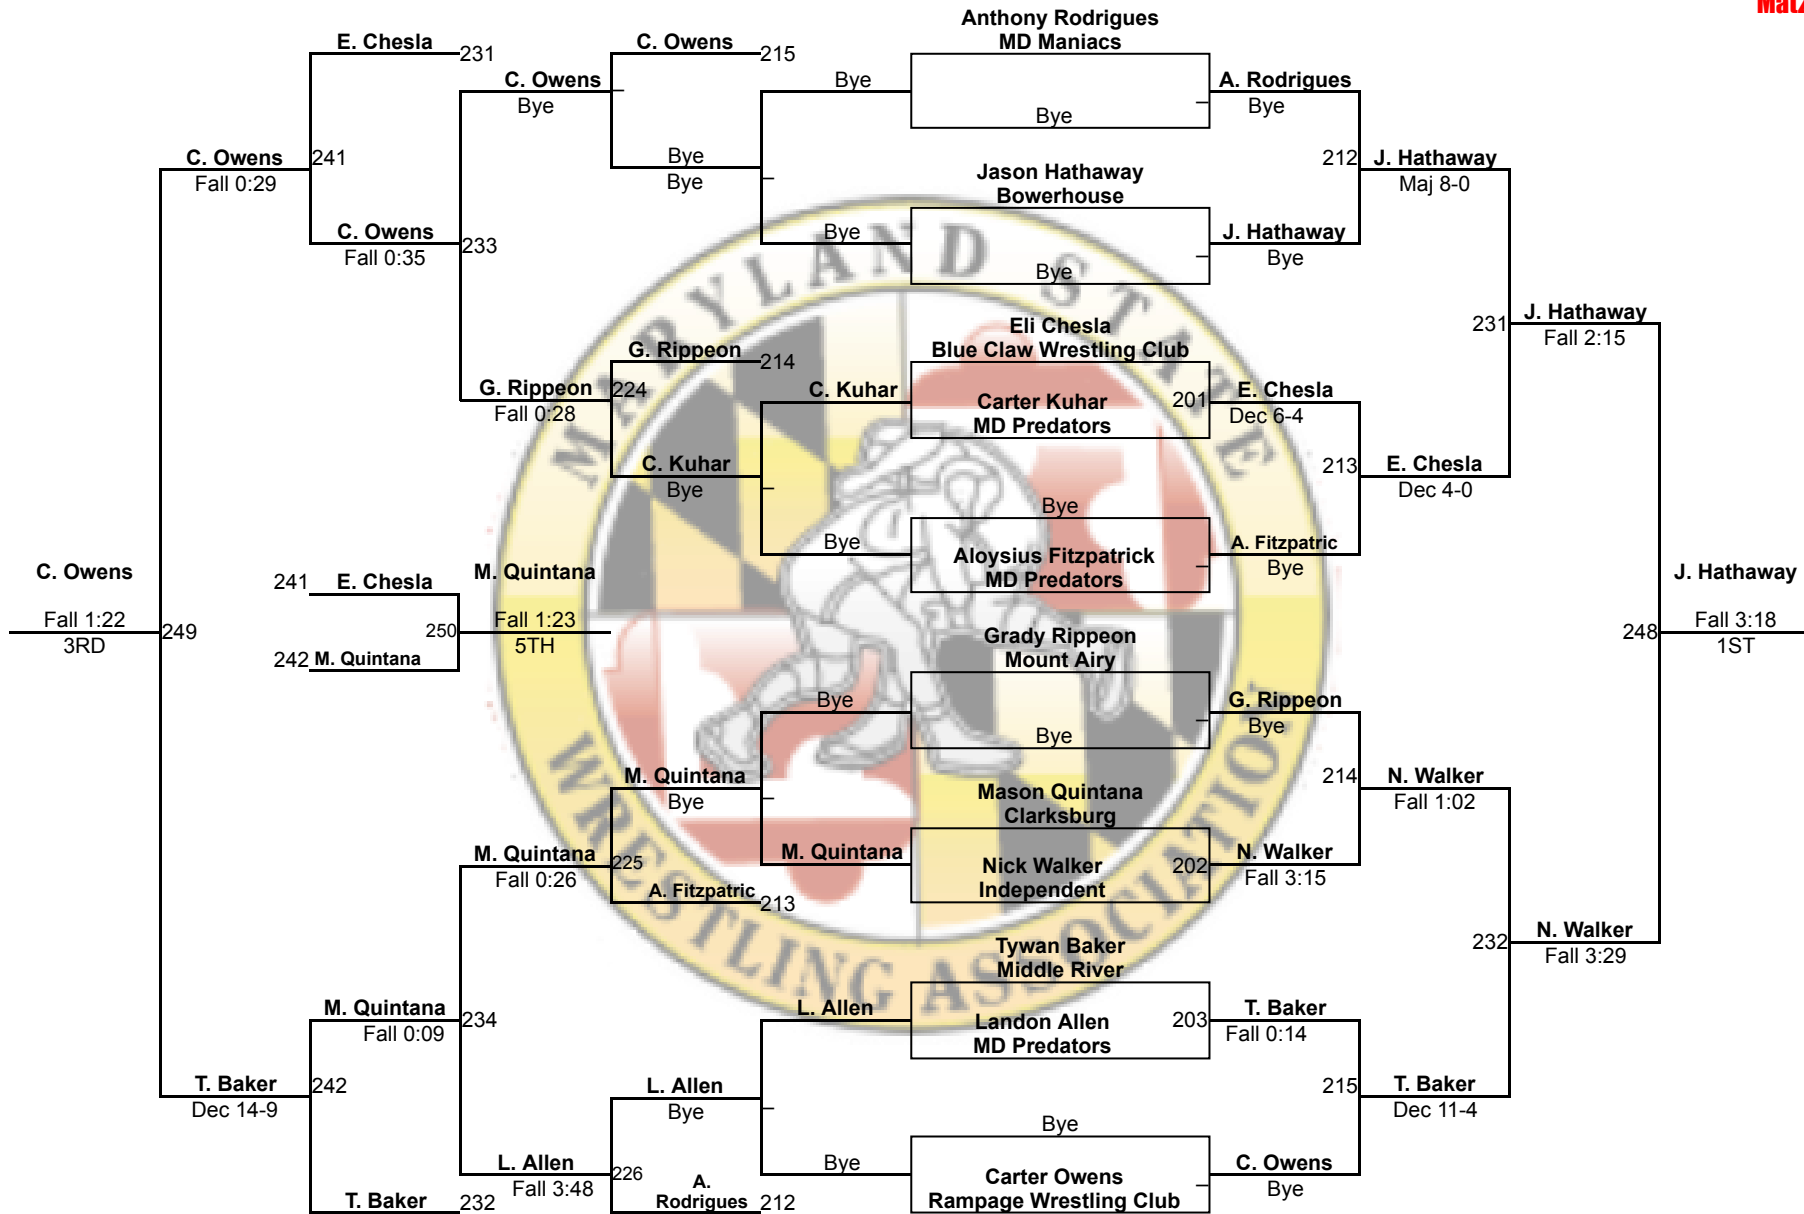

MSWA Champions State Tournament

8U 45
Mat3

MSWA Champions State Tournament

8U 50
Mat1

MSWA Champions State Tournament

8U 55
Mat1

MSWA Champions State Tournament

8U 60
Mat2

MSWA Champions State Tournament

8U 65
Mat2

MSWA Champions State Tournament

8U 70
Mat2

MSWA Champions State Tournament

8U 80
Mat1

MSWA Champions State Tournament

8U 95
Mat3

Round 1

Round 2

Round 3