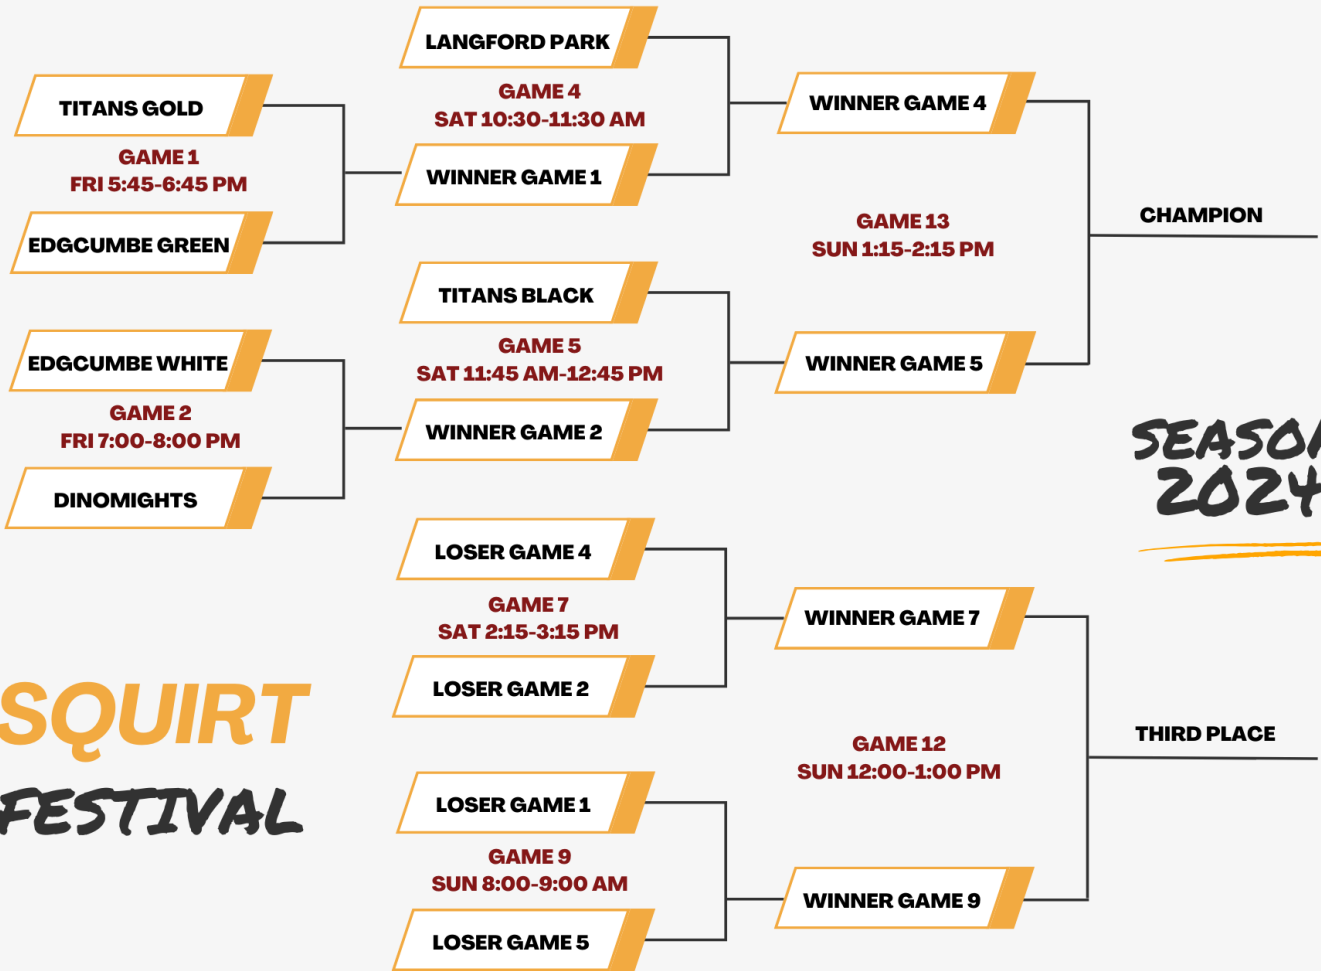

SQUIRT FESTIVAL

PEEWEE FESTIVAL