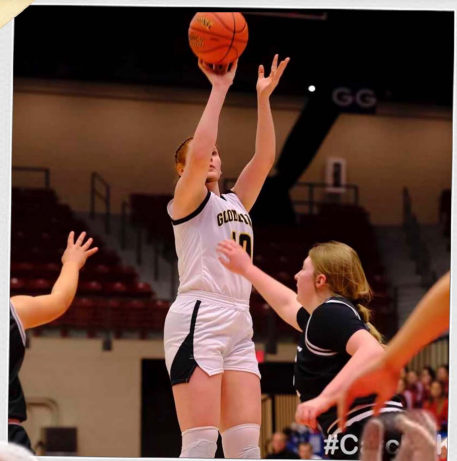

MISS KANSAS BASKETBALL

TALEXA WEETER

ALL-GREAT WEST MVP & 1ST TEAM HONORS (4X ALL-CONFERENCE)

SIK 3A PLAYER OF THE YEAR KSHSSA ALL-STATE TOP 15

BACK-TO-BACK CLASS 3A STATE CHAMPS 26-0 (2022-23 TEAM)

CAREER STATS
POINTS: 1,638
REB: 550
ASSISTS: 142
STEALS: 221 (97 GAMES)
ALL-TIME LEADING SCORER IN SCHOOL HISTORY
TOP 10 IN REBOUNDS & STEALS