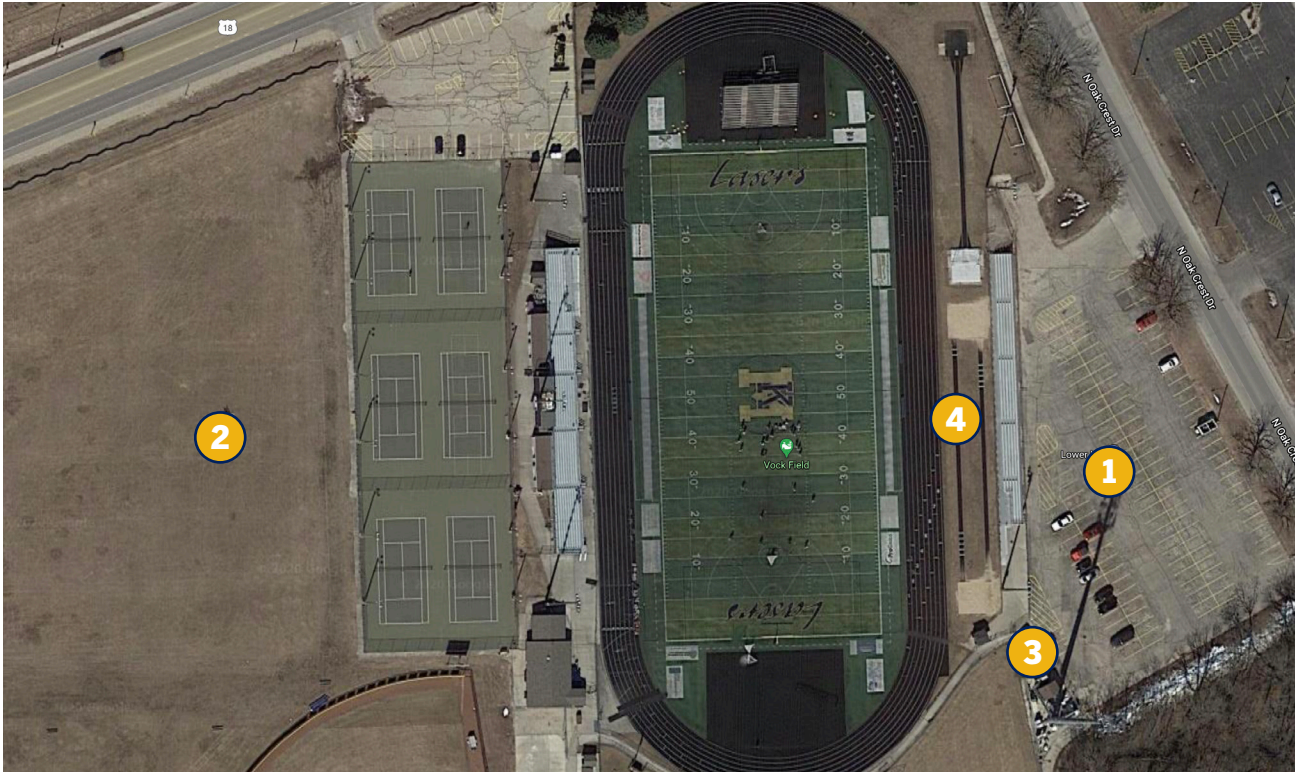

LASERS

WELCOME TO KMHS

GAME DAY VISITOR INFORMATION — VOCK FIELD —

349 N Oak Crest Dr, Wales, WI 53183

GAME DETAILS

- 1 Parking for All Families & Fans
- 2 Pregame Warm-up for Visiting Teams
- 3 Entry Point to Stadium for All Fan and Players
- 4 Visitor Sideline and Stands

ADDITIONAL GUIDELINES

- Two (2) guests per athlete, mask recommended
- Please have all visiting fans sitting socially distant on the visitor side of the stadium
- Please have players keep cleats off of the track—follow protected paths to the field
- Only player, coaches, and support staff on the sidelines and field
- Please keep the visitor side of the field clean when you depart
- Please refrain from use of gum, sunflower seeds, and candy on stadium turf