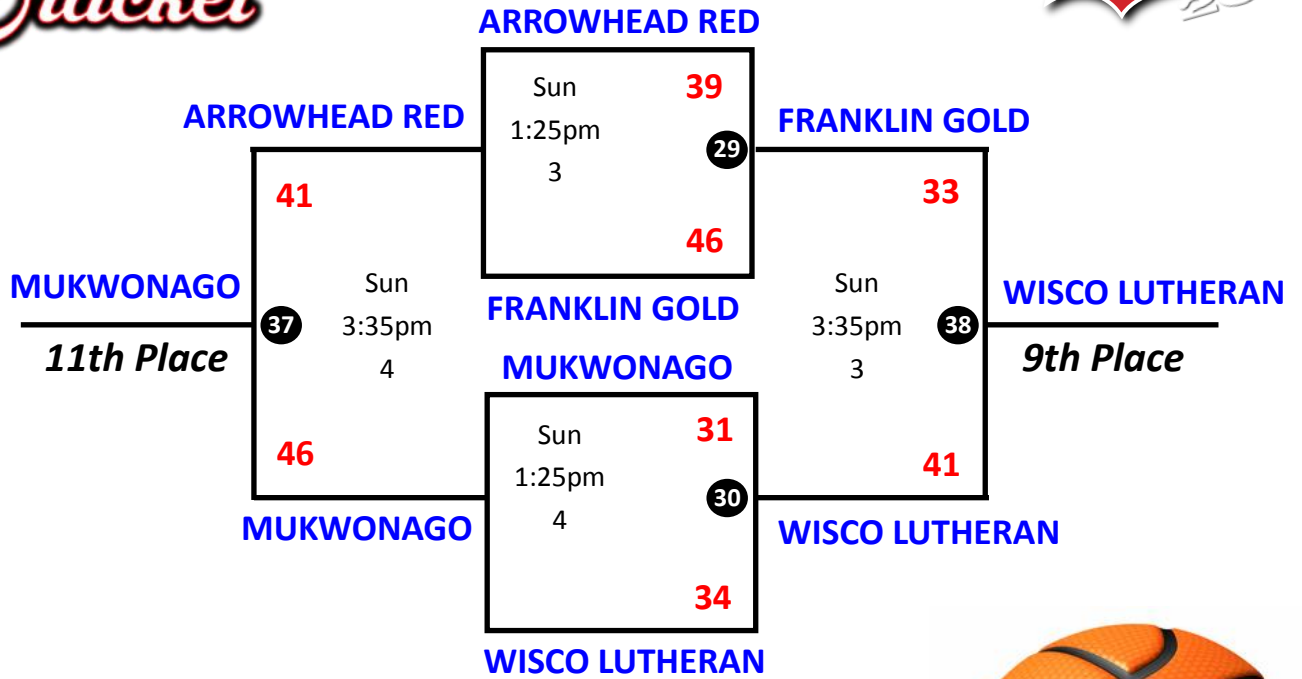

Pool B Schedule

Game #	Team 1	Score	Team 2	Score	Date	Time	Court
3	De Pere Red	55	Homestead	32	Sat	8:00am	3
4	Middleton Red	54	Wisconsin Lutheran	43	Sat	8:00am	4
11	De Pere Red	58	Wisconsin Lutheran	29	Sat	10:10am	1
12	Middleton Red	49	Homestead	48	Sat	10:10am	2
19	De Pere Red	40	Middleton Red	36	Sat	12:20pm	4
20	Wisconsin Lutheran	47	Homestead	40	Sat	12:20pm	3

Pool C Schedule

Game #	Team 1	Score	Team 2	Score	Date	Time	Court
5	Appleton North	47	Madison West	27	Sat	9:05am	1
6	Kimberly	41	Mukwonago	22	Sat	9:05am	2
13	Appleton North	37	Mukwonago	16	Sat	11:15am	3
14	Kimberly	53	Madison West	17	Sat	11:15am	4
21	Appleton North	51	Kimberly	32	Sat	1:25pm	2
22	Mukwonago	50	Madison West	31	Sat	1:25pm	1

Pool D Schedule

Game #	Team 1	Score	Team 2	Score	Date	Time	Court
7	Kettle Moraine	26	Slinger	29	Sat	9:05am	3
8	Brookfield Central	34	Franklin Gold	23	Sat	9:05am	4
15	Kettle Moraine	46	Franklin Gold	37	Sat	11:15am	1
16	Brookfield Central	41	Slinger	29	Sat	11:15am	2
23	Kettle Moraine	32	Brookfield Central	43	Sat	1:25pm	4
24	Franklin Gold	43	Slinger	33	Sat	1:25pm	3

Championship Bracket

Courts 1-4: [MILWAUKEE LUTHERAN H.S.](#)

Consolation Bracket

Consolation Bracket

Courts 1-4: [MILWAUKEE LUTHERAN H.S.](#)