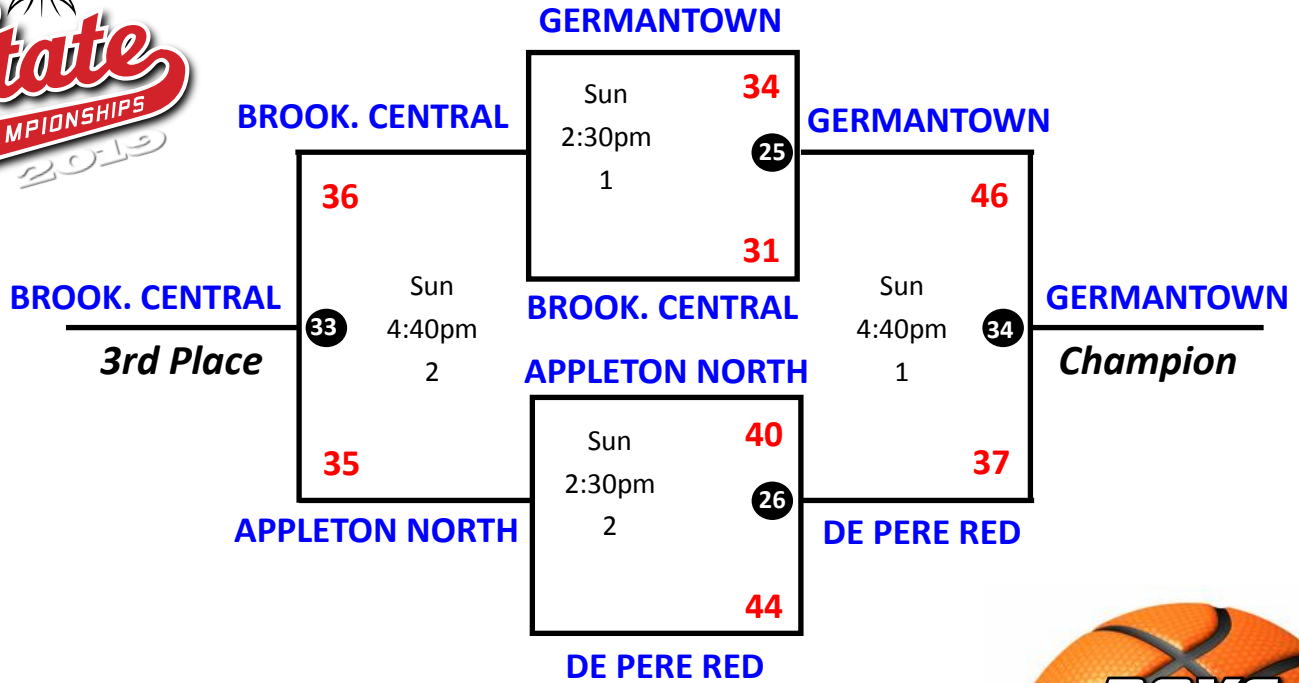

Championship Bracket

Courts 1-4: [MILWAUKEE LUTHERAN H.S.](#)