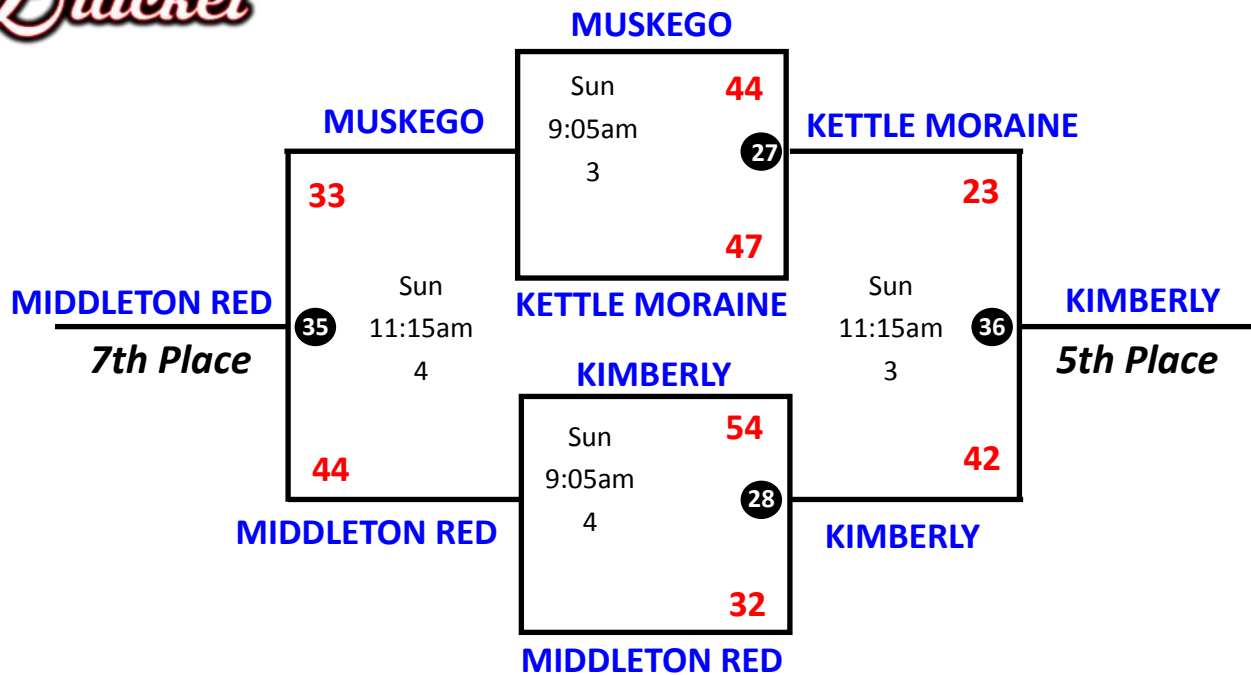

Pool B Schedule

Game #	Team 1	Score	Team 2	Score	Date	Time	Court
3	De Pere Red	55	Homestead	32	Sat	8:00am	3
4	Middleton Red	54	Wisconsin Lutheran	43	Sat	8:00am	4
11	De Pere Red	58	Wisconsin Lutheran	29	Sat	10:10am	1
12	Middleton Red	49	Homestead	48	Sat	10:10am	2
19	De Pere Red	40	Middleton Red	36	Sat	12:20pm	4
20	Wisconsin Lutheran	47	Homestead	40	Sat	12:20pm	3

Pool C Schedule

Game #	Team 1	Score	Team 2	Score	Date	Time	Court
5	Appleton North	47	Madison West	27	Sat	9:05am	1
6	Kimberly	41	Mukwonago	22	Sat	9:05am	2
13	Appleton North	37	Mukwonago	16	Sat	11:15am	3
14	Kimberly	53	Madison West	17	Sat	11:15am	4
21	Appleton North	51	Kimberly	32	Sat	1:25pm	2
22	Mukwonago	50	Madison West	31	Sat	1:25pm	1

Pool D Schedule

Game #	Team 1	Score	Team 2	Score	Date	Time	Court
7	Kettle Moraine	26	Slinger	29	Sat	9:05am	3
8	Brookfield Central	34	Franklin Gold	23	Sat	9:05am	4
15	Kettle Moraine	46	Franklin Gold	37	Sat	11:15am	1
16	Brookfield Central	41	Slinger	29	Sat	11:15am	2
23	Kettle Moraine	32	Brookfield Central	43	Sat	1:25pm	4
24	Franklin Gold	43	Slinger	33	Sat	1:25pm	3

Championship Bracket

Courts 1-4: [MILWAUKEE LUTHERAN H.S.](#)

Consolation Bracket

Consolation Bracket

Courts 1-4: [MILWAUKEE LUTHERAN H.S.](#)