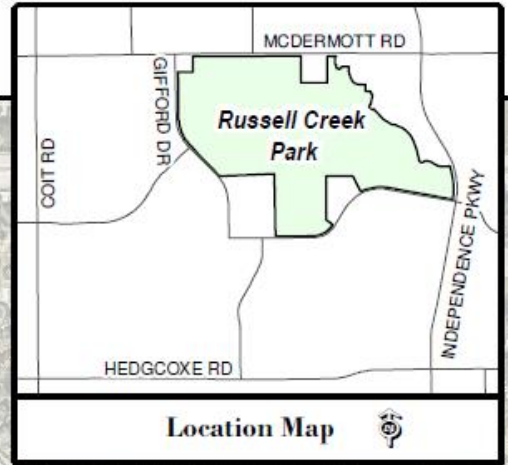

# Plano - Spring Sports 2020 Russell Creek Park 3500 McDermott Road

TinaB 1/15/2020 L:\worduser\Athletics\MXD\Russell Creek Park.mxd

Note: This map is for abstract purposes only. Map is void after Dec. 6, 2020.  
\*Field use by schedule or reservation only.

Parking is limited...Please carpool.  
Thank you for not parking on streets and respecting neighborhood integrity.