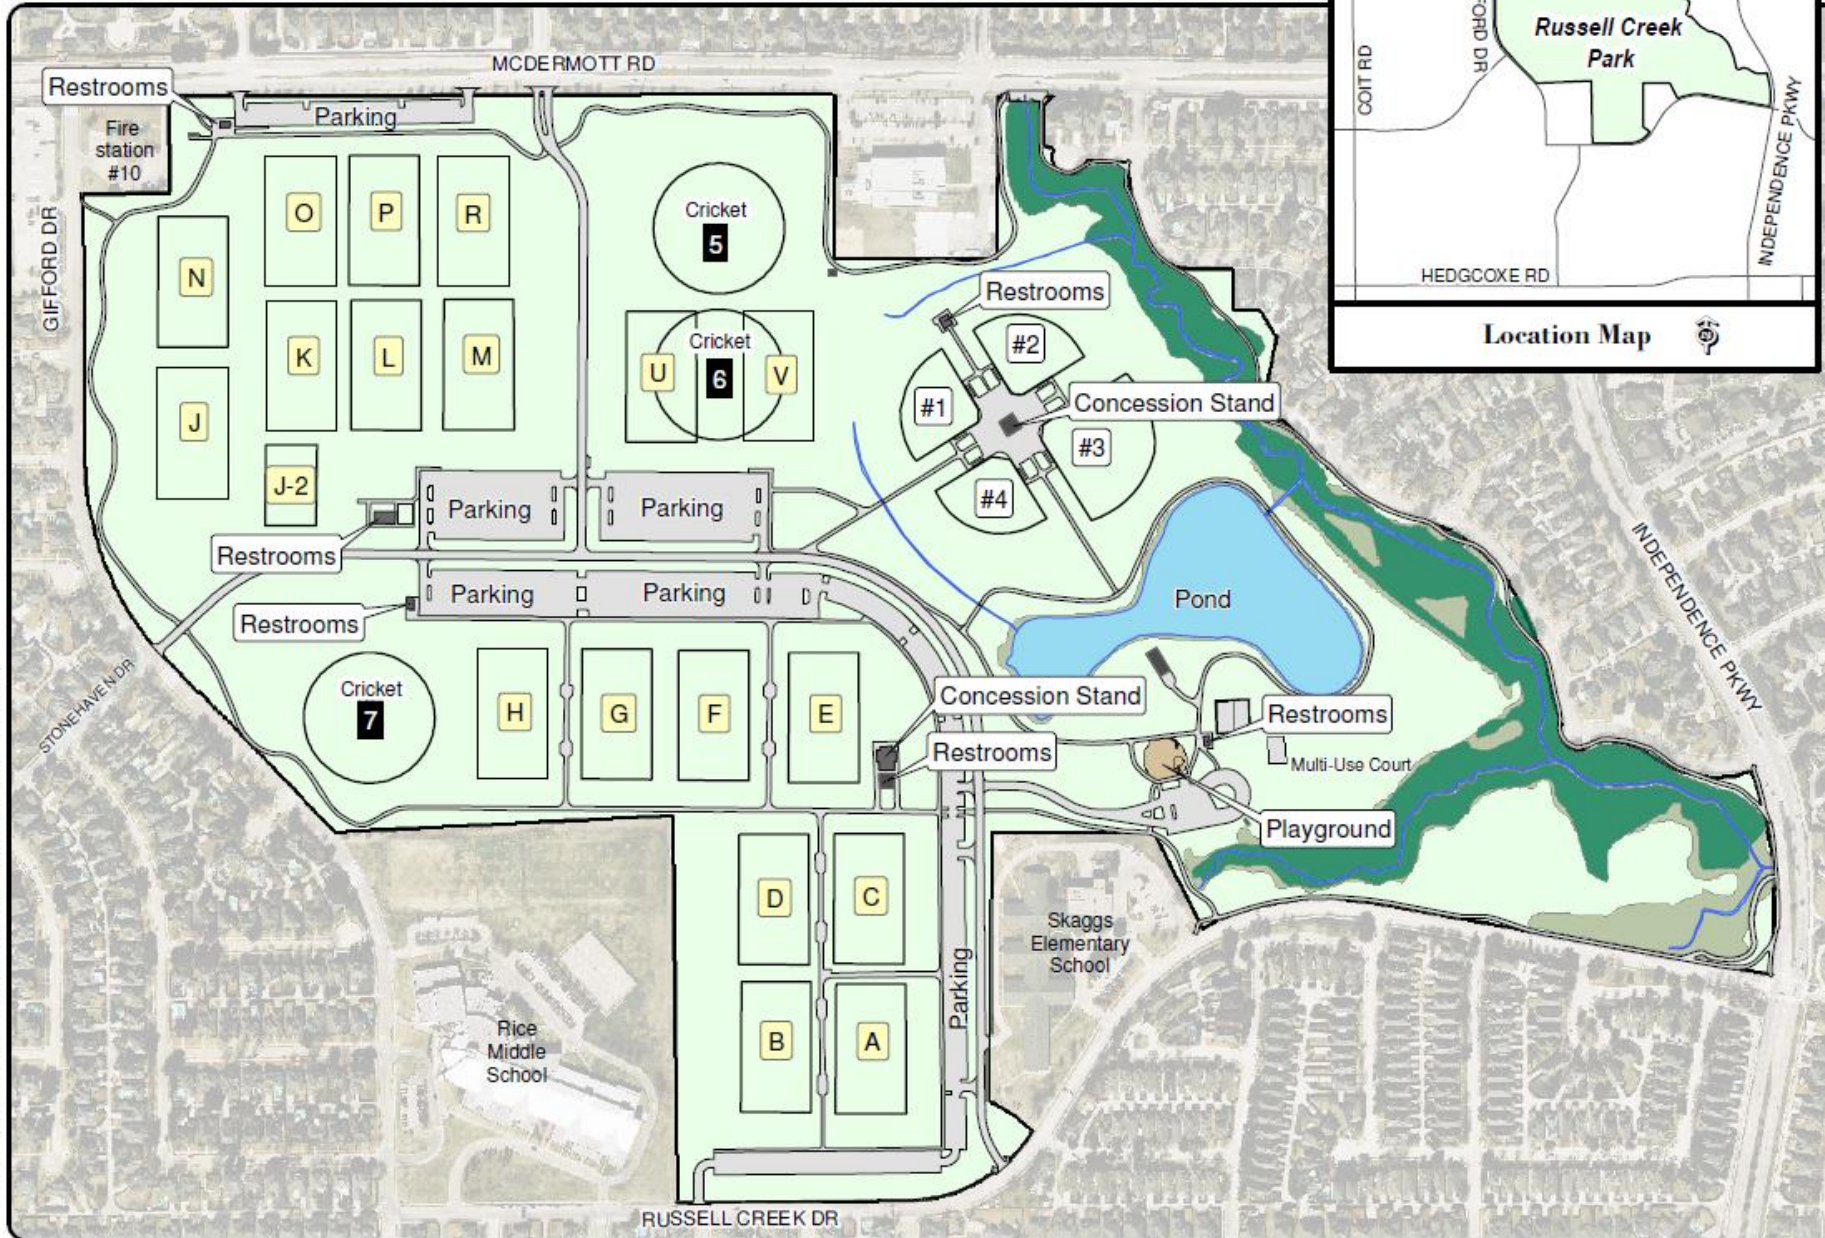

# Plano - Spring Sports 2020 Russell Creek Park 3500 McDermott Road

TinaB 1/15/2020 L:\worduser\Athletics\MXD\Russell Creek Park.mxd

Note: This map is for abstract purposes only. Map is void after Dec. 6, 2020.  
\*Field use by schedule or reservation only.

Parking is limited...Please carpool.  
Thank you for not parking on streets and respecting neighborhood integrity.