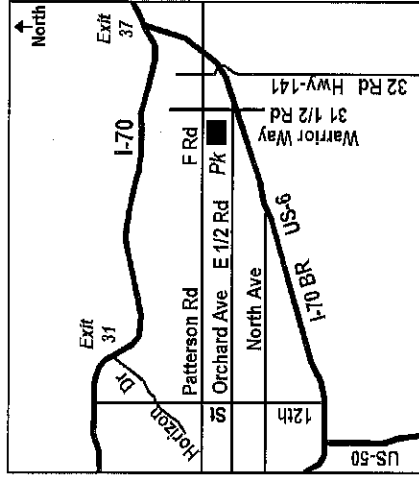

### Long Family Memorial Park

3118 E 1/2 Rd, Grand Junction, CO

#### Directions

1. From westbound **I-70** exit 37, take **I-70 Business Route** (2.3 miles) to **Warrior Way/31 1/2 Rd**. (.5 miles will be on the off-ramp, 1.8 miles will be on I-70 BL)
2. North (right) on **Warrior Way/31 1/2 Rd** and take the first left on **E 1/2 Rd**.
3. West (left) on **E 1/2 Rd** (.2 miles) to **Long Family Memorial Park**.
4. **Long Family Memorial Park** is on the north side.
1. From Montrose, north on **US-50** to **32 Rd/Hwy-141**.
2. North (right) on **32 Rd/US-141** (5.5 miles) to **I-70 BR/US-6**.
3. West (left) on **I-70 BR/US-6** (.7 miles) to **Warrior Way/31 1/2 Rd**.
4. North (right) on **Warrior Way/31 1/2 Rd** (1 block, first left) to **E 1/2 Rd**.
5. West (left) on **E 1/2 Rd** (.2 miles) to **Long Family Memorial Park**.
6. **Long Family Memorial Park** is on the north side.