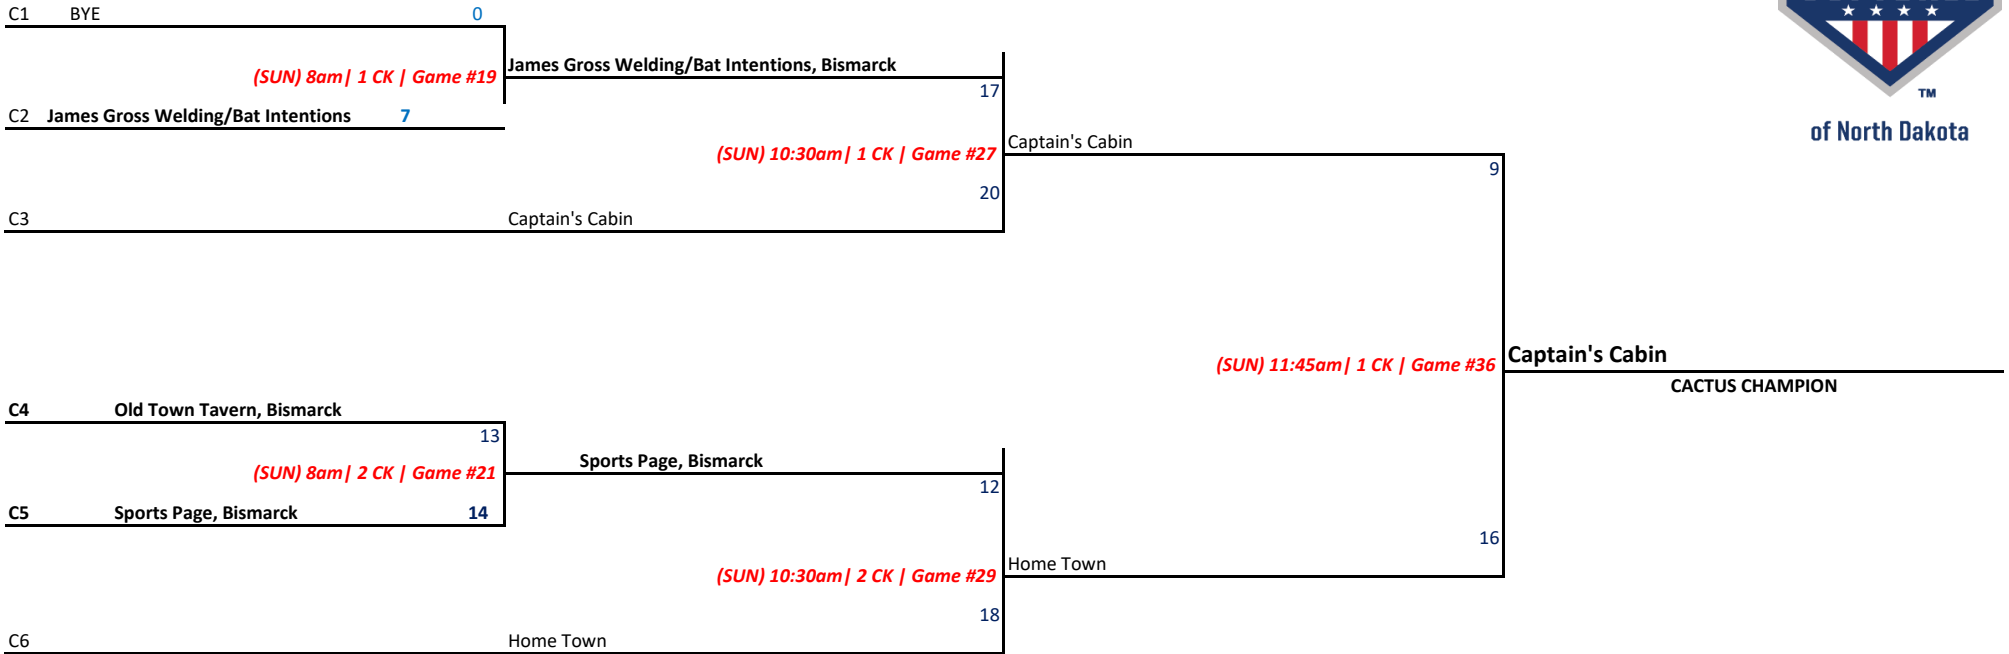

CACTUS BRACKET

0-2 TEAMS

Championship and Consolation bracket, Cactus 6 teams

Brackets are subject to change. Please consult the official bracket at the tournament once the event is underway.