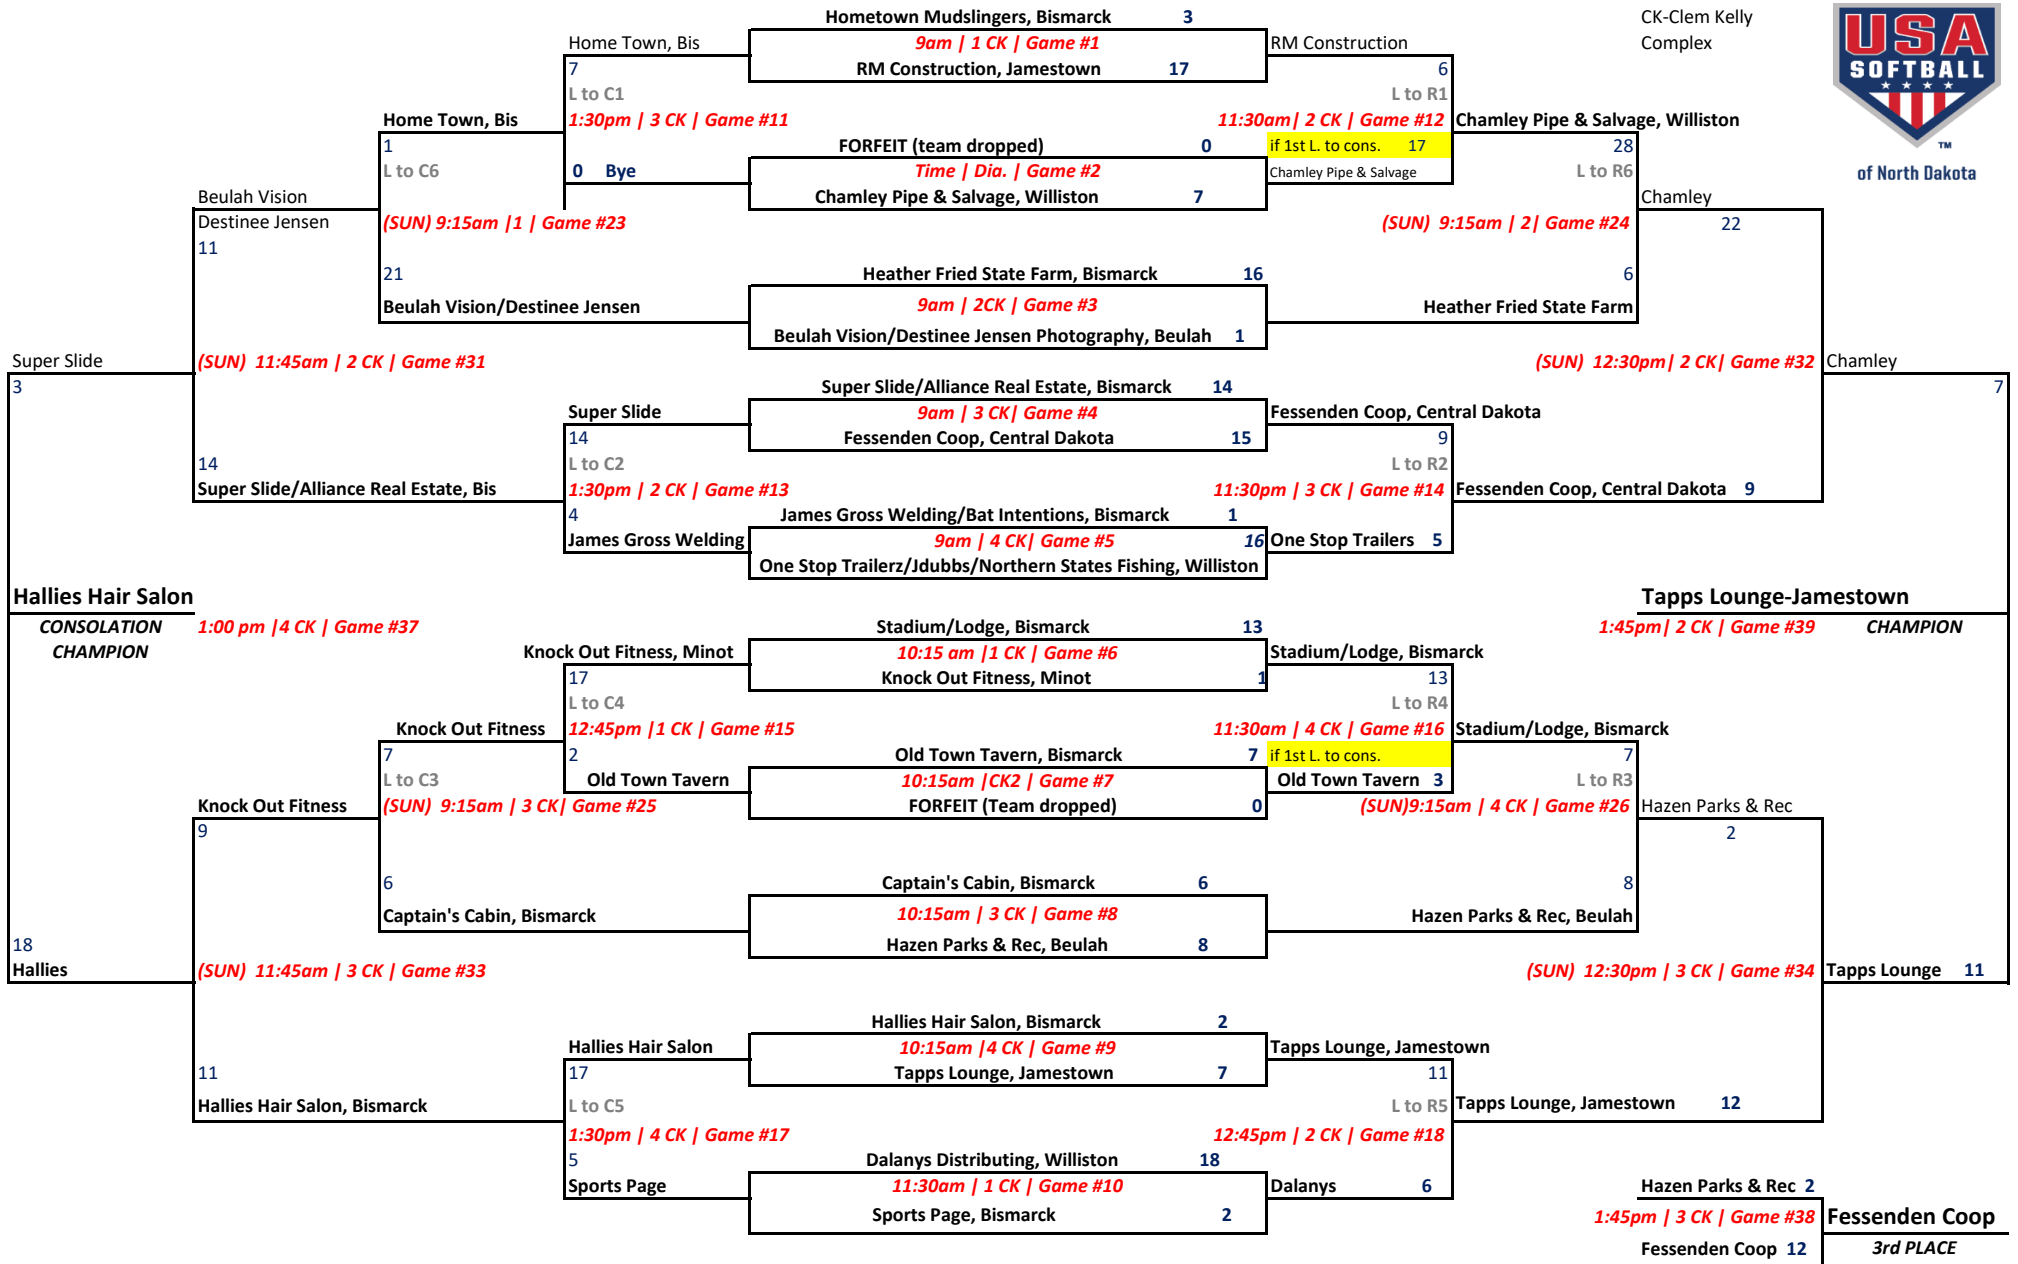

# Women's Rec 3 West | August 15-16, 2020 | Bismarck, ND

Tournament Director: Joey McLeod, 701-319-2329, bwssa@live.com

CK-Clem Kelly  
Complex

of North Dakota

Championship and Consolation bracket, 20 teams

*Brackets are subject to change. Please consult the official bracket at the tournament once the event is underway.*