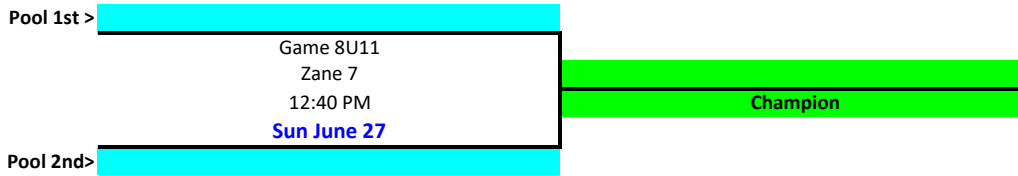

2021 Slowpitch 8U End-of-Season Tournament

CHAMPIONSHIP GAME

PRELIMINARY ROUND - POOL PLAY

Team	Wins	Losses	Ties	Place
Blue Jays (CD)				
Cherry Bombers (CD)				
Green Machine (BP)				
Green Sea Turtles (BP/MG)				
Pink Panthers (BP)				

POOL PLAY ROUND-ROBIN GAMES

		Score
Game 8U1 Zane 5 9:00 AM Sat June 26	Green Sea Turtles (BP/MG)	
	Cherry Bombers (CD)	
Game 8U2 Zane 7 9:30 AM Sat June 26	Green Machine (BP)	
	Blue Jays (CD)	
Game 8U3 Zane 7 10:55 AM Sat June 26	Pink Panthers (BP)	
	Green Sea Turtles (BP/MG)	
Game 8U4 Zane 7 12:20 PM Sat June 26	Cherry Bombers (CD)	
	Green Machine (BP)	
Game 8U5 Zane 7 1:45 PM Sat June 26	Blue Jays (CD)	
	Pink Panthers (BP)	
Game 8U6 Zane 7 3:10 PM Sat June 26	Green Sea Turtles (BP/MG)	
	Green Machine (BP)	
Game 8U7 Zane 7 4:35 PM Sat June 26	Pink Panthers (BP)	
	Cherry Bombers (CD)	
Game 8U8 Zane 7 8:10 AM Sun June 27	Blue Jays (CD)	
	Green Sea Turtles (BP/MG)	
Game 8U9 Zane 7 9:35 AM Sun June 27	Green Machine (BP)	
	Pink Panthers (BP)	
Game 8U10 Zane 7 11:00 AM Sun June 27	Cherry Bombers (CD)	
	Blue Jays (CD)	

Pool Play Rounds:

- 1) Ties stand. No extra innings.
- 2) If teams are tied in the standings at the completion of pool play, tiebreakers will be as follows:
 - a) head-to-head record (applies only if one tied team either defeated or lost to all other tied teams)
 - b) fewest runs allowed, head-to-head games
 - c) most runs scored, head-to-head games
 - d) fewest runs allowed, all pool play games
 - e) most runs scored, all pool play games
 - f) coin toss