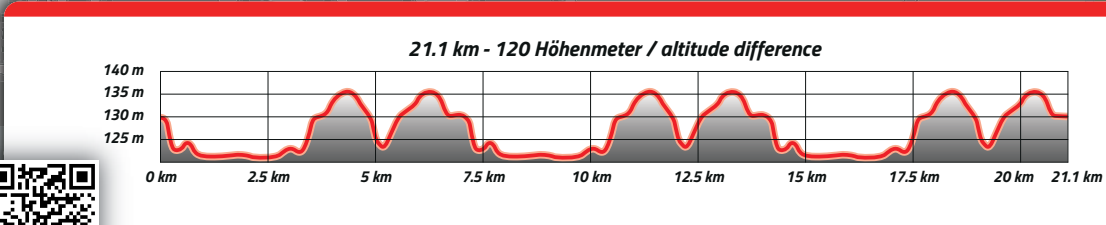

HOKA | **IRONMAN**
 GLOBAL SERIES
 OFFICIAL RUNNING SHOE

- Schwimmstrecke / Swim course
- Radstrecke / Bike course
- Laufstrecke / Run course
- 6 km Kilometer
- Verpflegung Aid station
- Gatorade Maurten
- Water Station Energy Station
- Zeitnahme Time measure