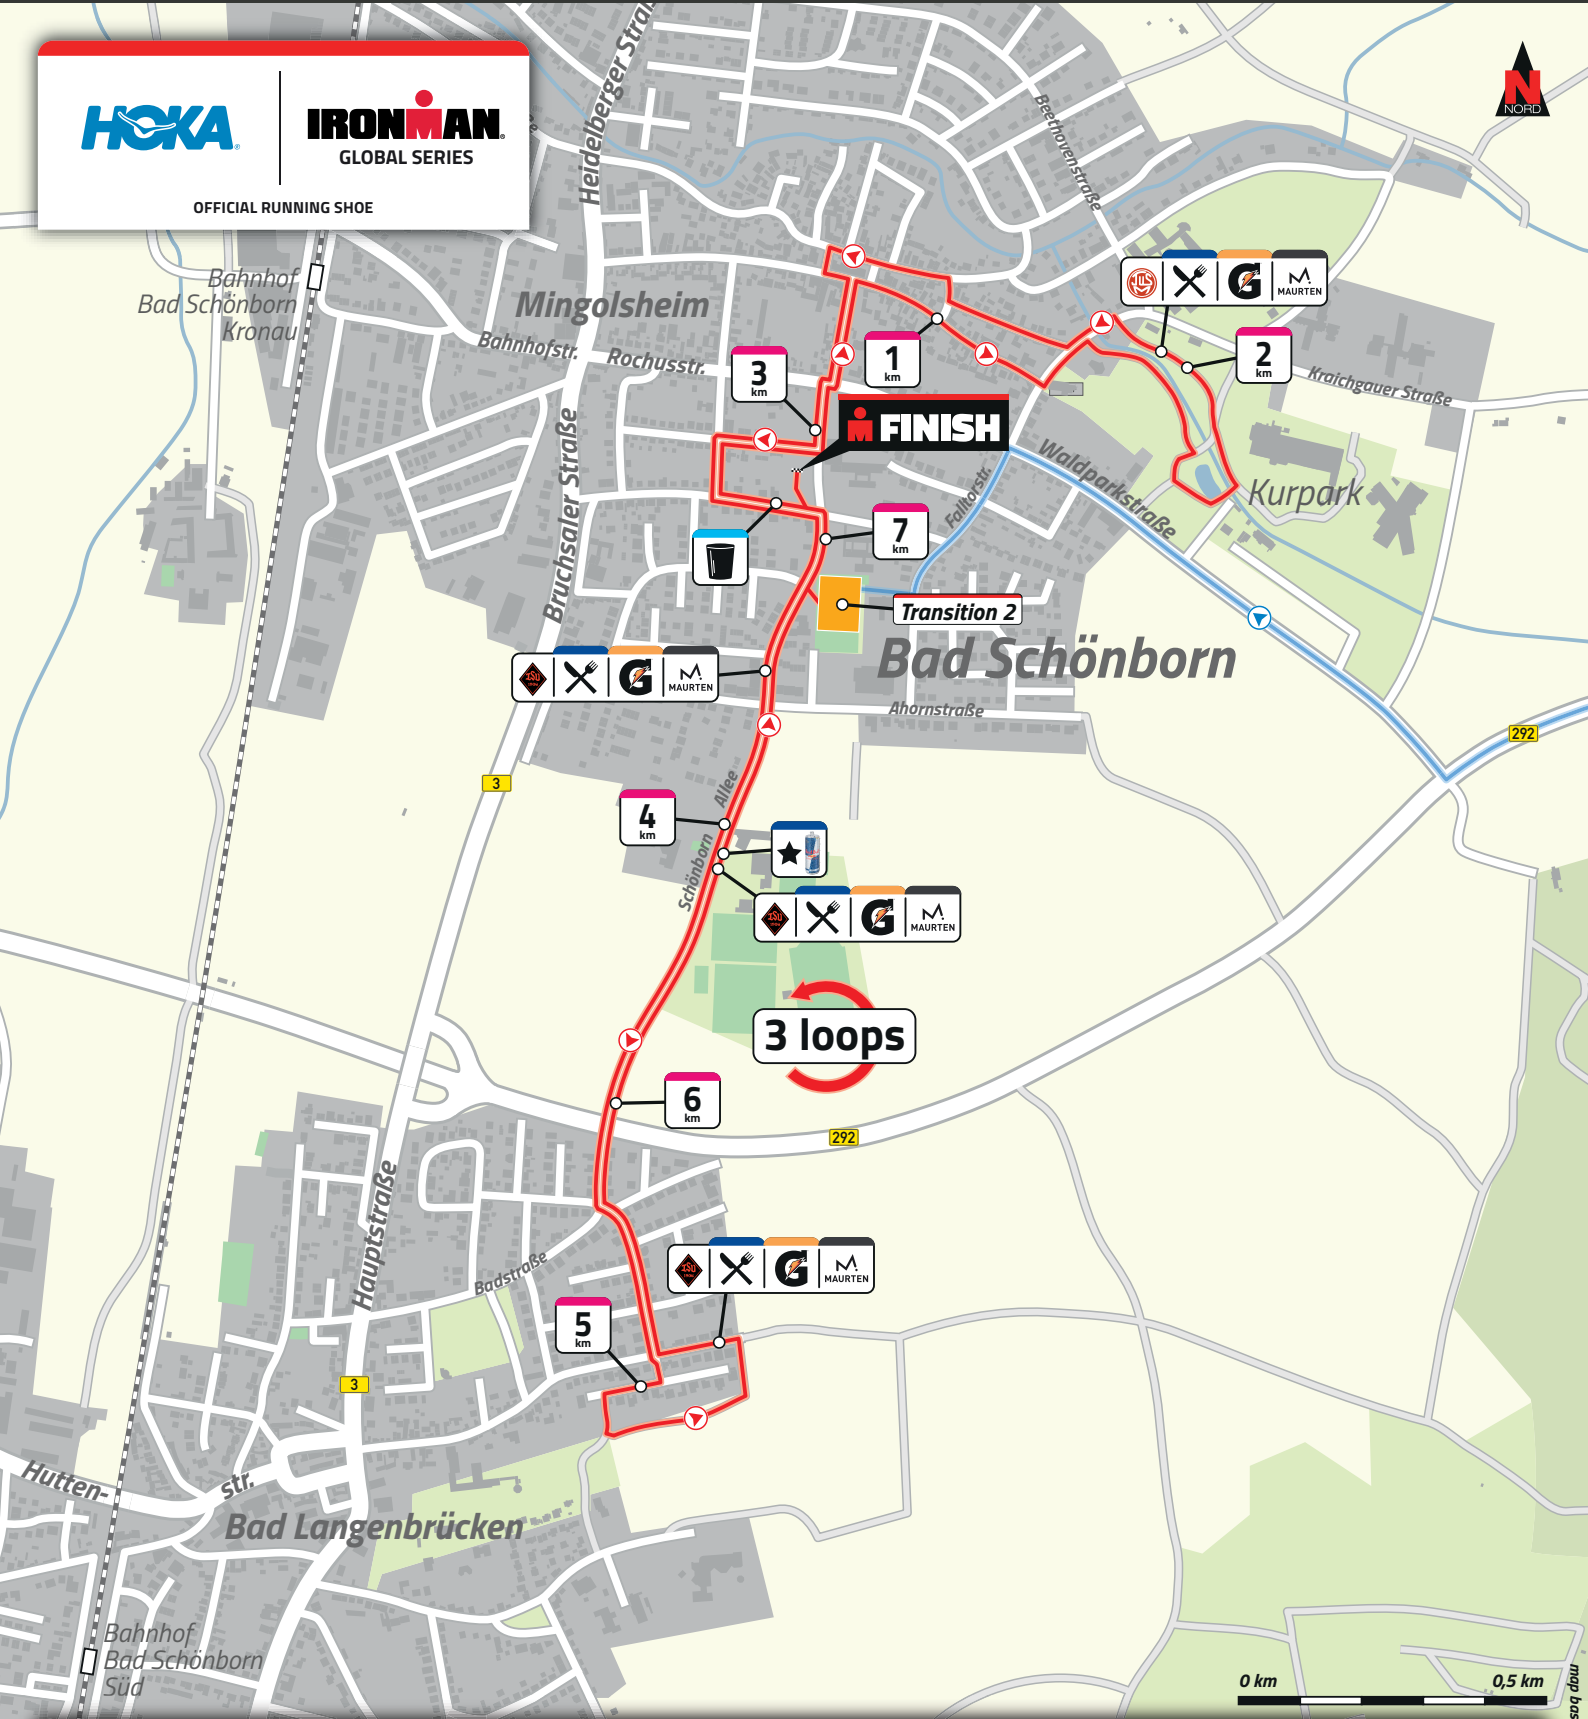

HOKA | **IRONMAN**
 GLOBAL SERIES
 OFFICIAL RUNNING SHOE

- Schwimmstrecke / Swim course
- Radstrecke / Bike course
- Laufstrecke / Run course
- 6 km Kilometer
- Verpflegung Aid station
- Gatorade Maurten
- Water Station Energy Station
- Zeitnahme Time measure