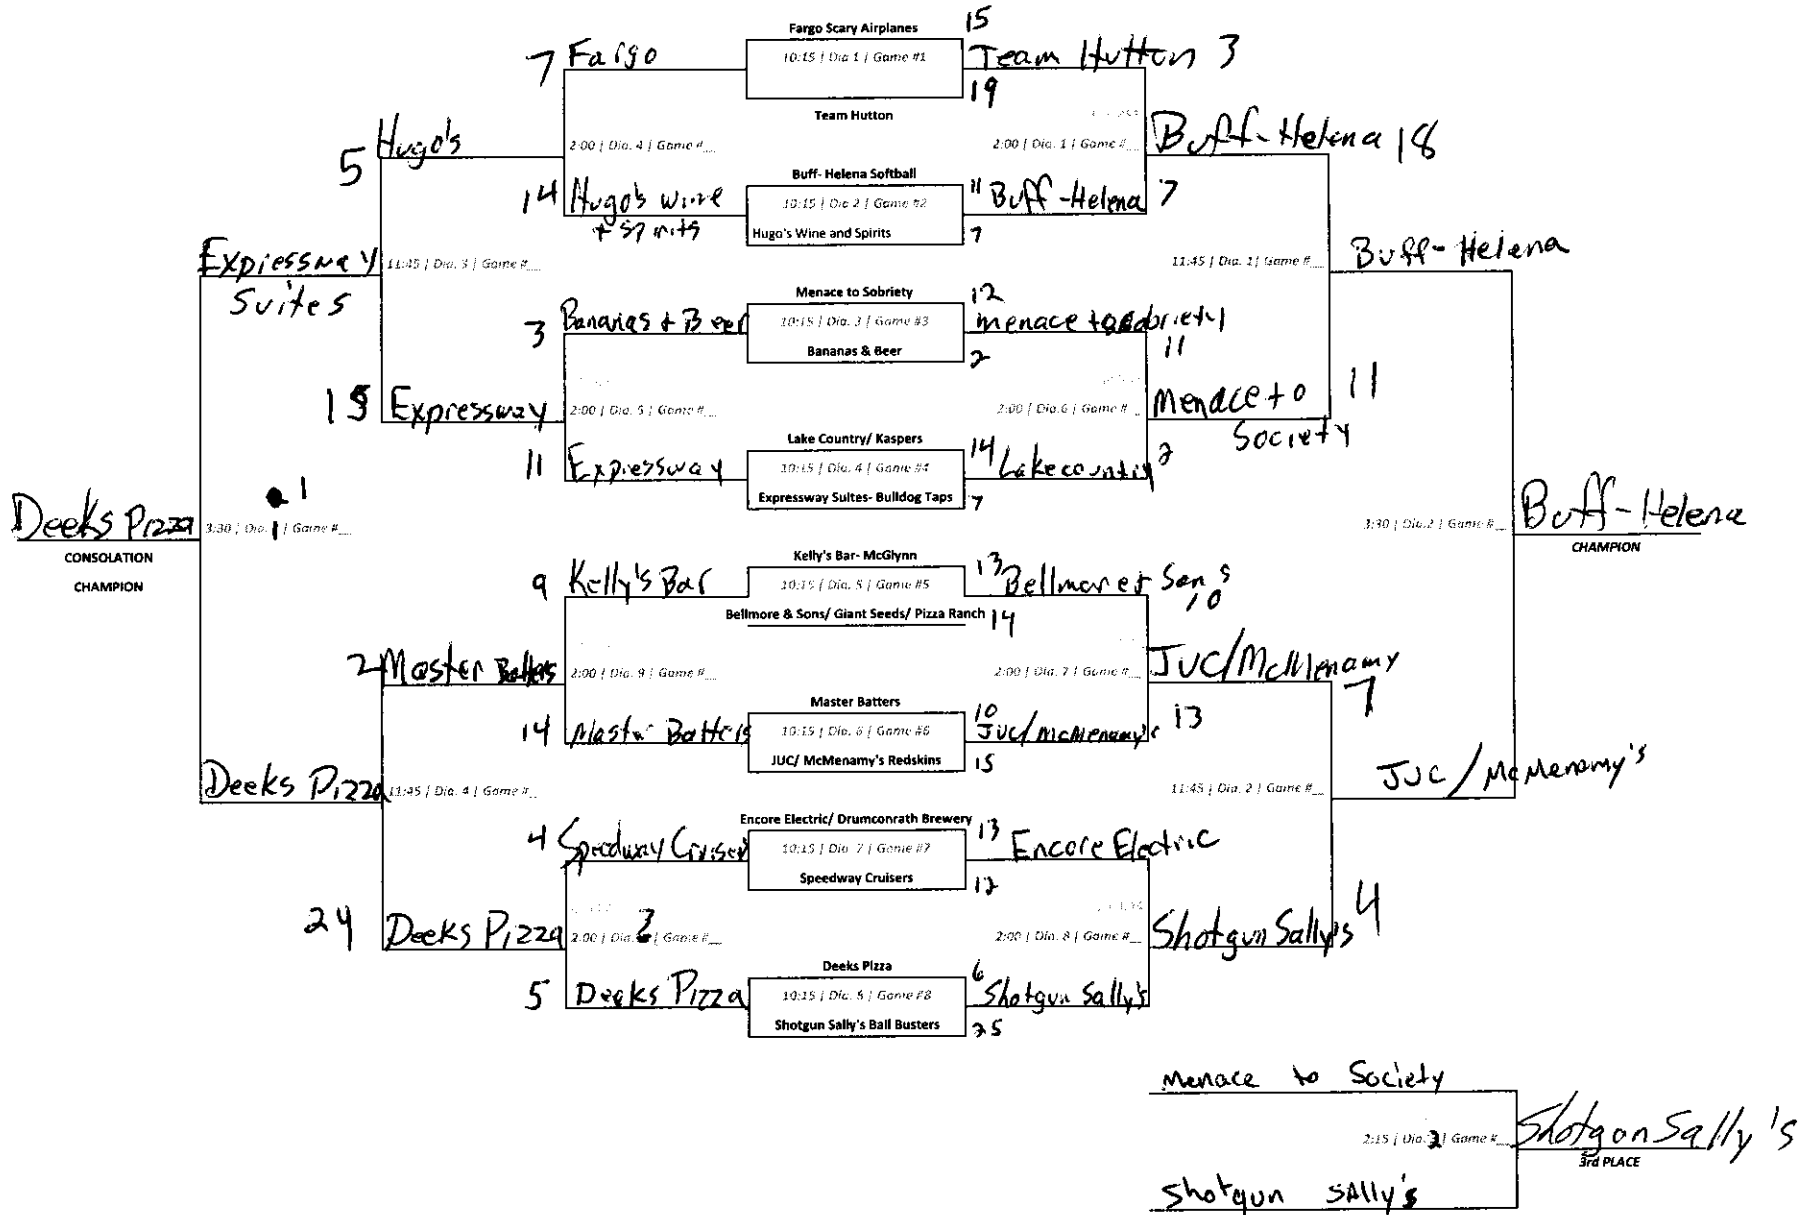

M

**Saturday**

Team	Wins	Losses
Got 1's 6/ MMB		
#sorrypitch/ Kelly's Bar		
Misfits		

11:30 Dia 2		12:45 Dia 2		2:00 Dia 2	
2	1 v 2 12	8	2 v 3 2	9	3 v 1 10
	3 bye		1 Bye		2 Bye

**Sunday**

Division 3

03 RR  
SUN

D3 Cactus

~~SAT~~  
SUN

# Fargo Scary Airplane

1 ~~Hugo's Wine & Spirits~~ 0

11:45 Dia 7

2 Bananas's & Beer 7

3 ~~Matt's Patters~~ Kelly's Bar 3 2:15 Dia 8

11:45 Dia 8

4 Speedway Cruisers 19

1 Bananas & Beer 23

3 Bananas & Beer

2 Speedway Cruisers 3

D4 RR

~~SAT~~  
SUN

04 Cactus

SAT  
SUN