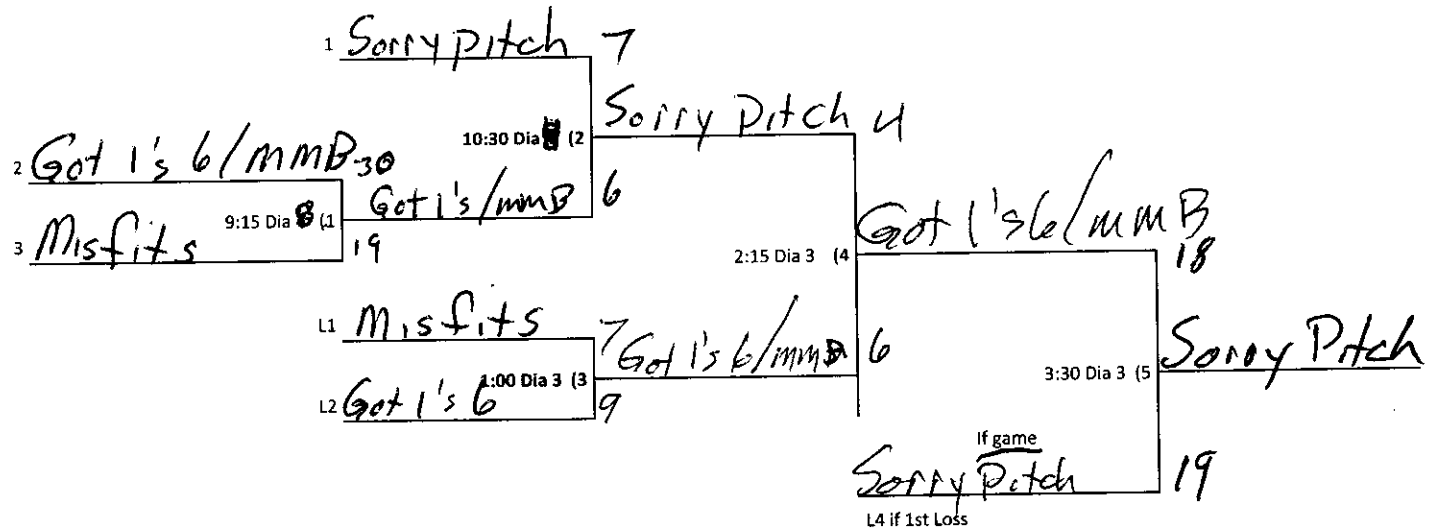

M

**Saturday**

Team	Wins	Losses
Got 1's 6/ MMB		
#sorrypitch/ Kelly's Bar		
Misfits		

11:30 Dia 2		12:45 Dia 2		2:00 Dia 2	
2	1 v 2 12	8	2 v 3 2	9	3 v 1 10
	3 bye		1 Bye		2 Bye

**Sunday**

Division 3

03 RR  
SUN