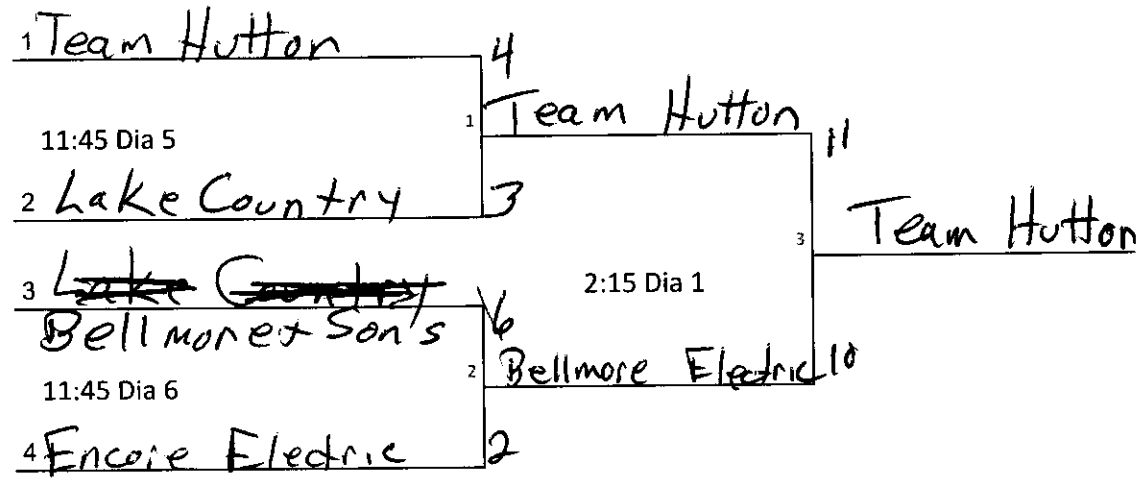

M

**Saturday**

Team	Wins	Losses
Got 1's 6/ MMB		
#sorrypitch/ Kelly's Bar		
Misfits		

11:30 Dia 2		12:45 Dia 2		2:00 Dia 2	
2	1 v 2 12	8	2 v 3 2	9	3 v 1 10
	3 bye		1 Bye		2 Bye

**Sunday**

Division 3

03 RR  
SUN