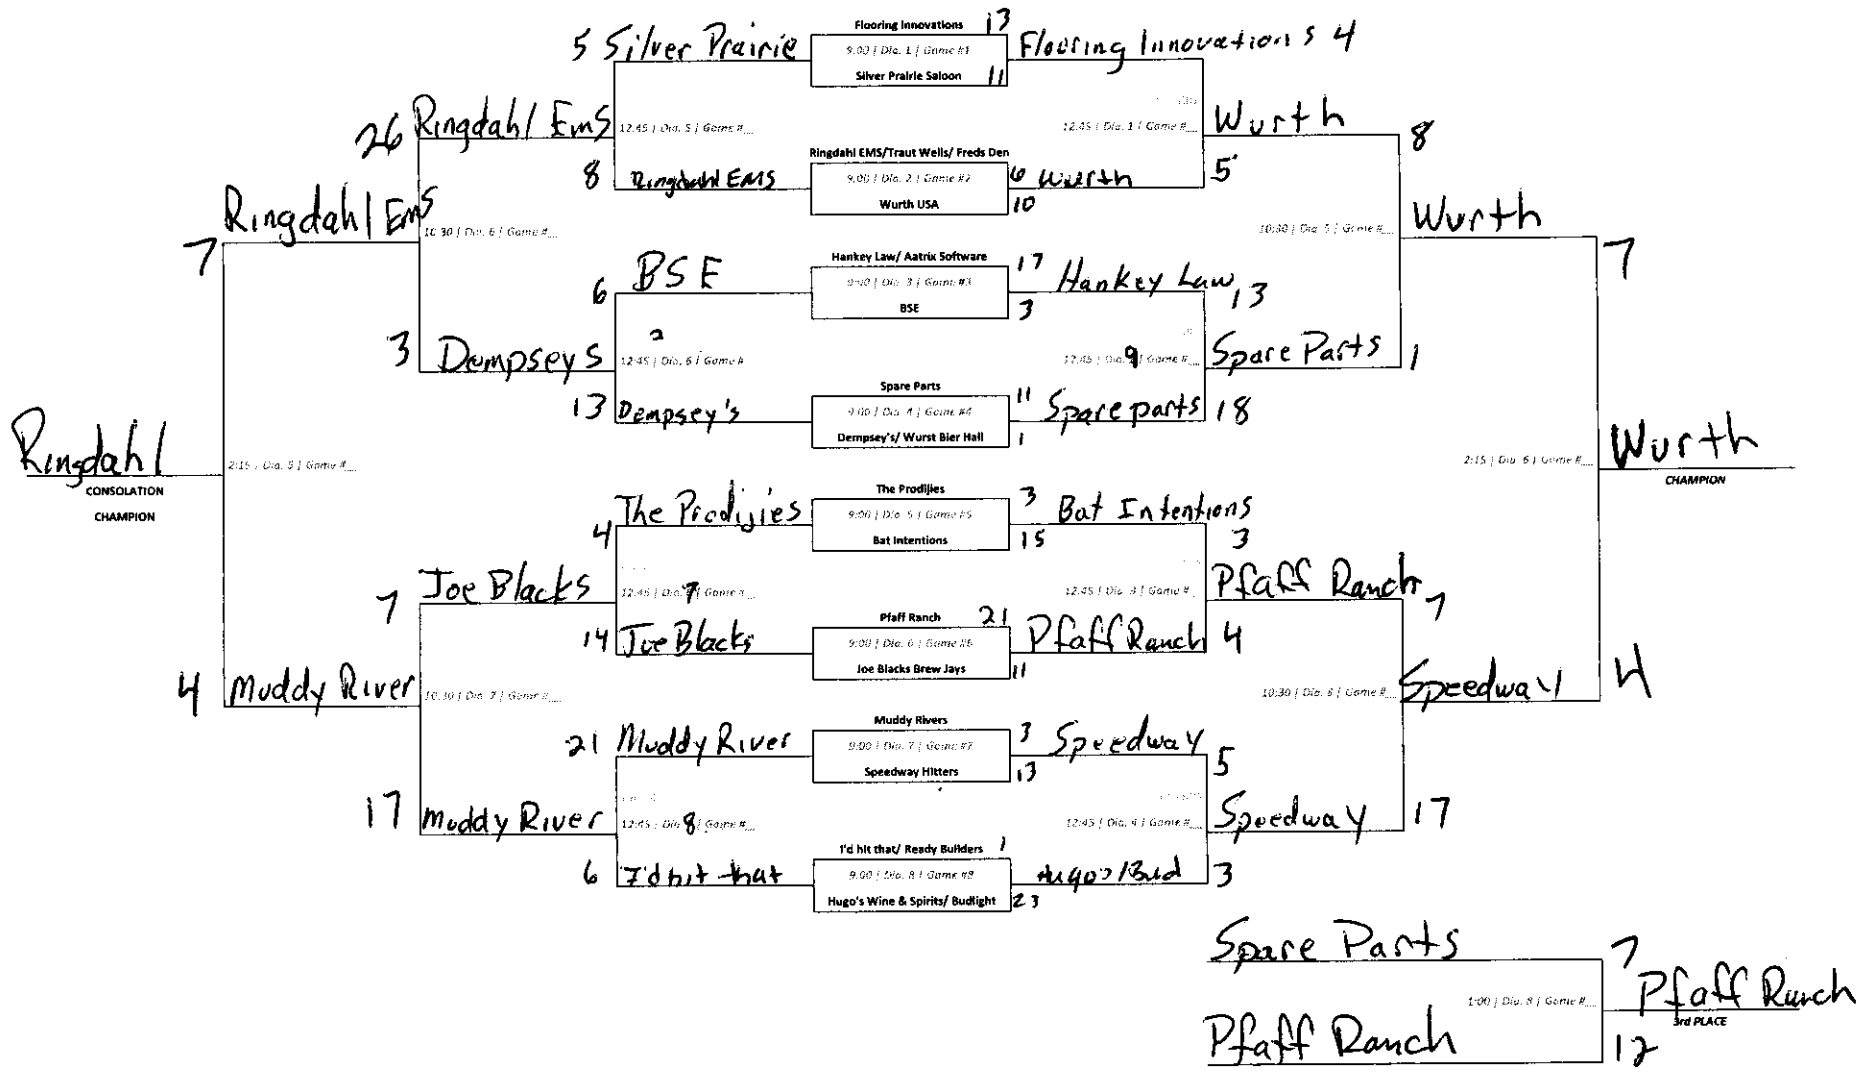

# Fargo Scary Airplane

1 ~~Hugo's Wine & Spirits~~ 0

11:45 Dia 7

2 Bananas's & Beer 7

3 ~~Matt's Patters~~ Kelly's Bar 3 2:15 Dia 8

11:45 Dia 8

4 Speedway Cruisers 19

1 Bananas & Beer 23

3 Bananas & Beer

2 Speedway Cruisers 3

D4 RR

~~SAT~~  
SUN

04 Cactus

SAT  
SUN