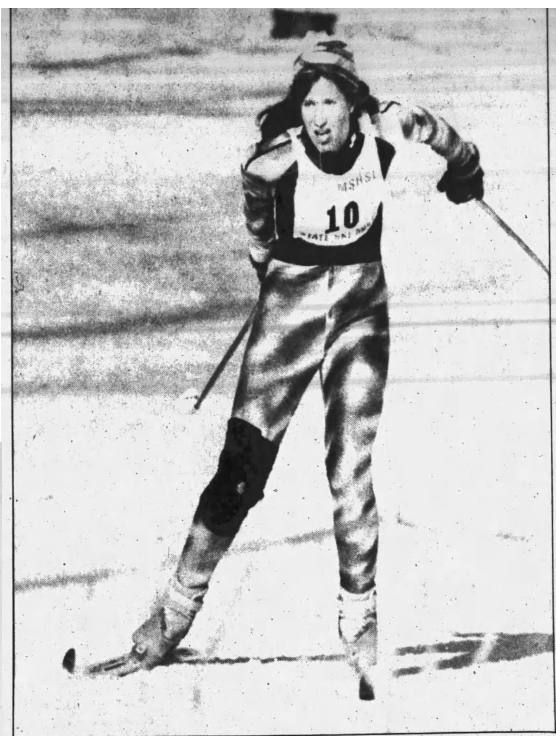

Corrections or additions, please email Doug Edmonson at edmonsondm@outlook.com

Heather Cichanowski Senior Section finish: 1st, 15:37 Parents: Mike and Linda Coach Jim Film's comments: "Heather's been our No. 1 skier for the last three years. This is her fifth state ski meet and she's a three-time Section 1 champion. Heather is our team leader and is a very hard worker."	Shelly Flim Senior Section finish: 4th, 18:18 Parents: Jim and Maxine Coach Jim Film's comments: "This is Shelly's third state ski meet. She's our No. 2 skier, our motivator and our co-captain. Shelly worked very hard over the past summer to become a very good skier."
Trisha Ellings Senior Section finish: 7th, 19:01 Parents: Robert and Carol Coach Jim Film's comments: "This is Trisha's first full year as a skier. She broke her arm last year and wasn't able to perform."	Jenny Ruggenberg Sophomore Section finish: 5th, 18:39 Parents: John and Jan Coach Jim Film's comments: "This is Jenny's second state ski meet. She's a great meet performer and a very competitive person."

Kirk Fratzke/Winona Daily News
Winona's Heather Cichanowski looks ahead as she competes in the state cross country ski meet Saturday. Cichanowski clocked a time of 16:32.8 to finish second overall.