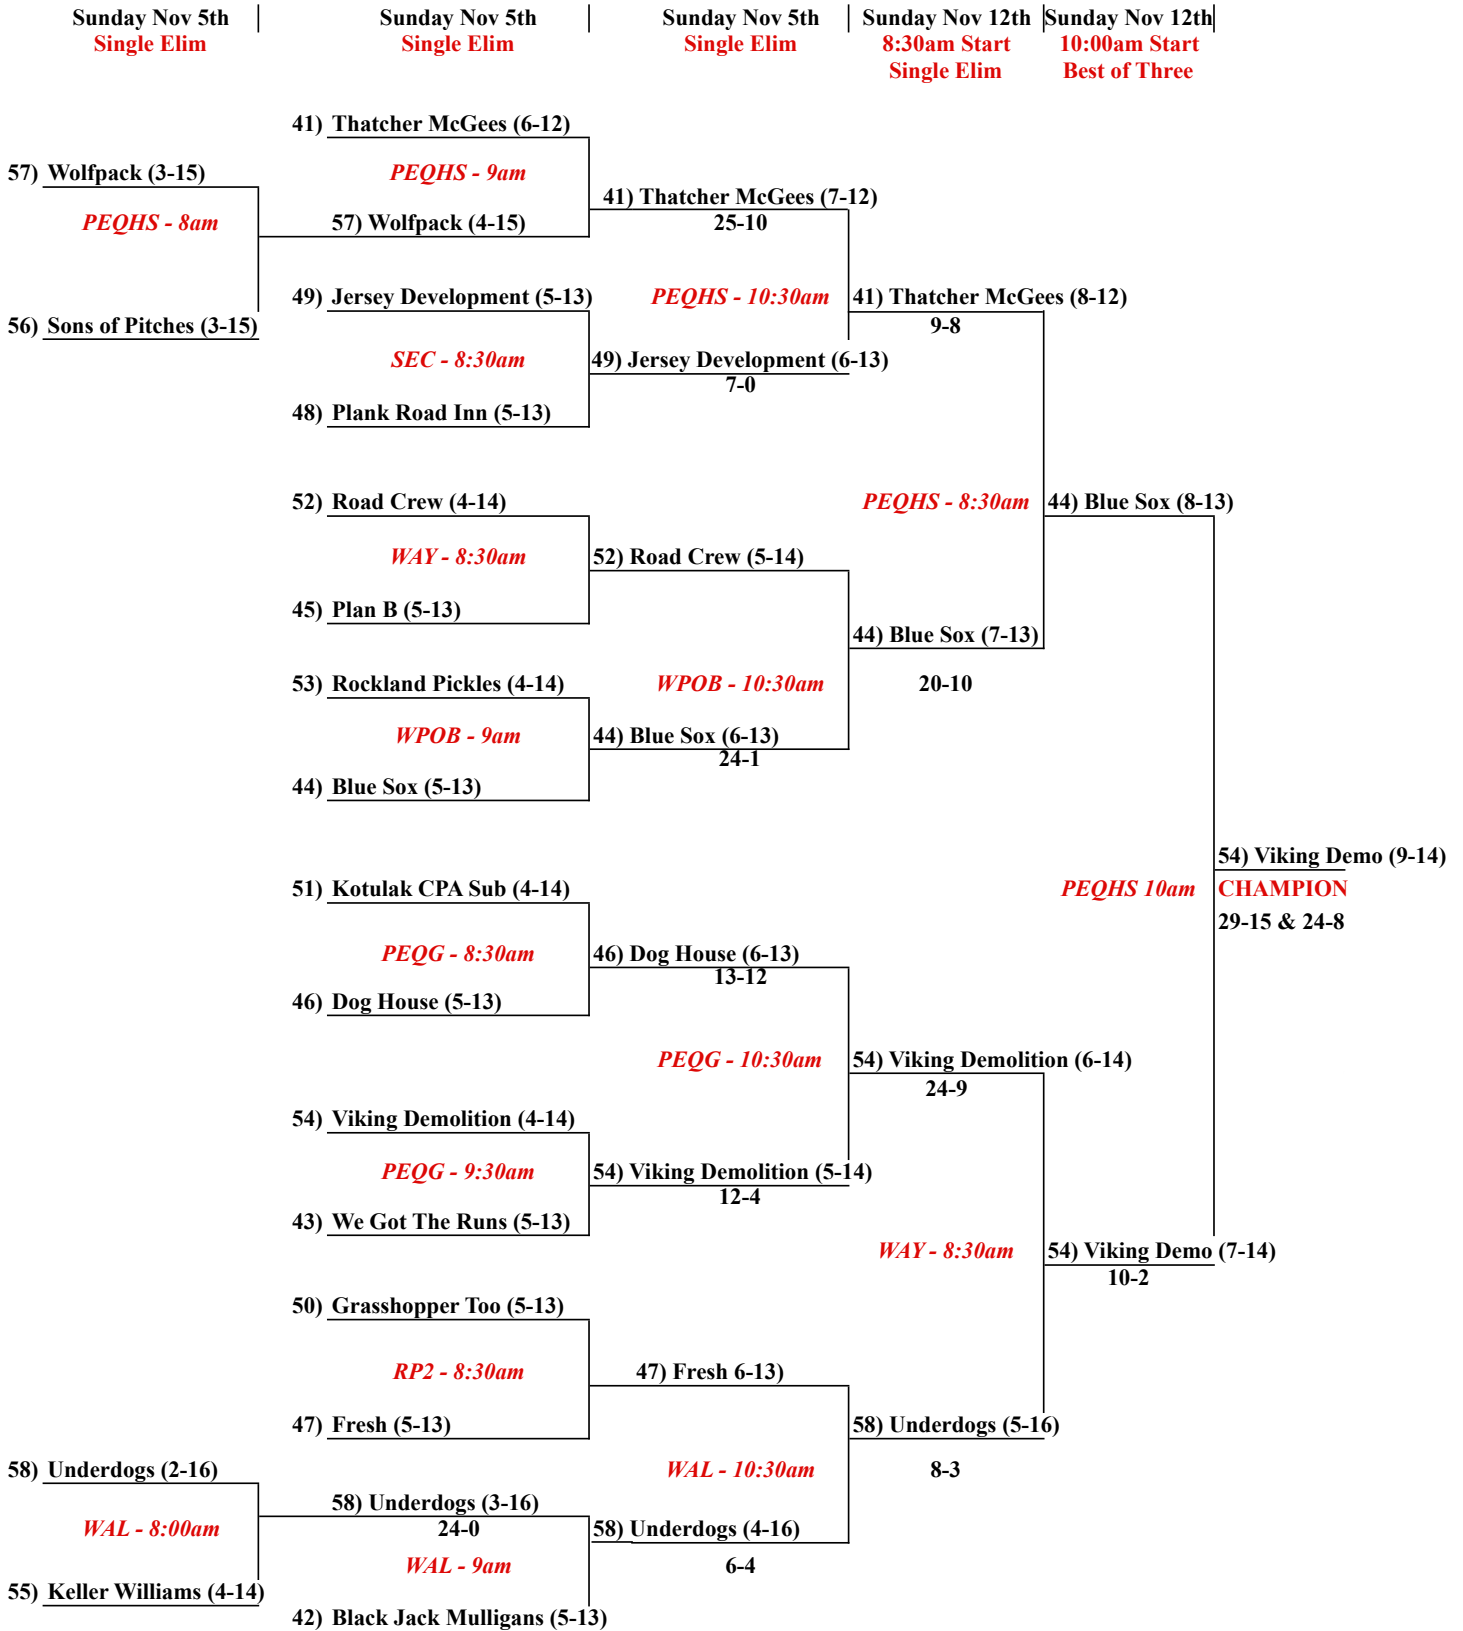

2017 Double AA Sports "C" FALL Playoff Bracket

- All rounds are Single Elimination until the FINALS then Best of Three with higher seed home in games 1 & 3
- Umpires will have softballs for all playoff games