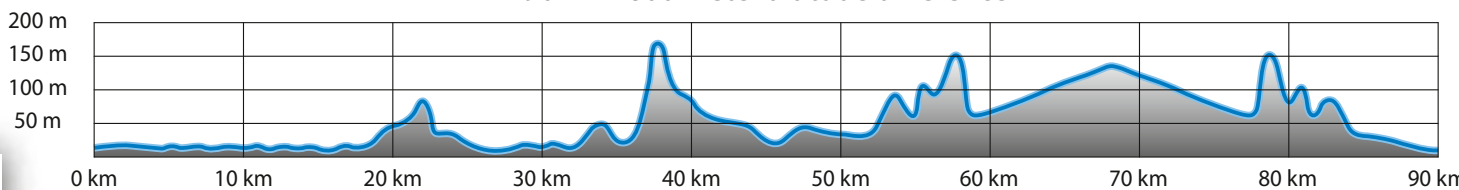

0 km 5 km

90 km - 800 Meter altitude difference

- Swim course
- Bike course
- Run course
- 20 km Kilometer
- Aid station
- Water station