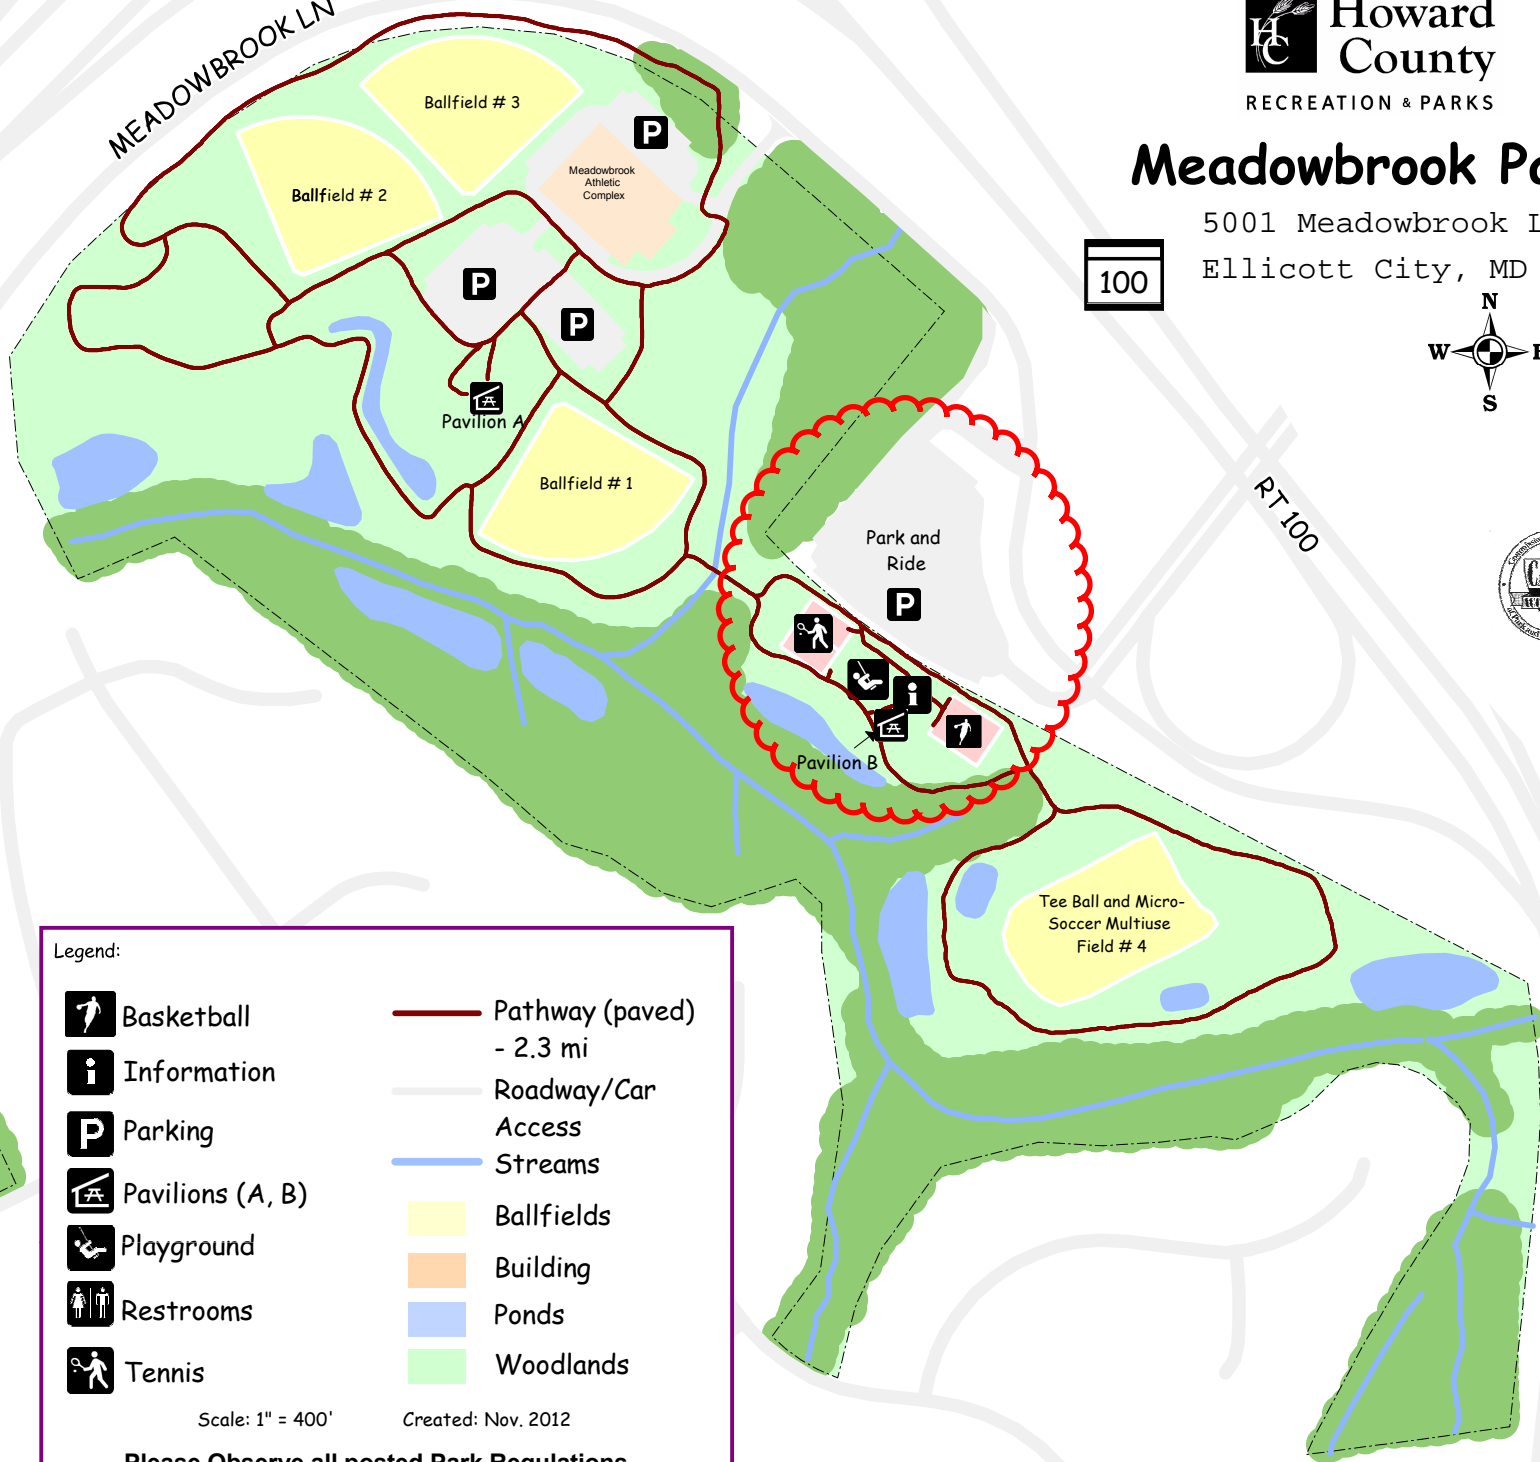

Meadowbrook Park

5001 Meadowbrook Lane
Ellicott City, MD

MEADOWBROOK LN

RT 100

Legend:

- | | | | |
|---|------------------|---|-----------------------------|
|  | Basketball |  | Pathway (paved)
- 2.3 mi |
|  | Information |  | Roadway/Car
Access |
|  | Parking |  | Streams |
|  | Pavilions (A, B) |  | Ballfields |
|  | Playground |  | Building |
|  | Restrooms |  | Ponds |
|  | Tennis |  | Woodlands |

Scale: 1" = 400'

Created: Nov. 2012

Please Observe all posted Park Regulations