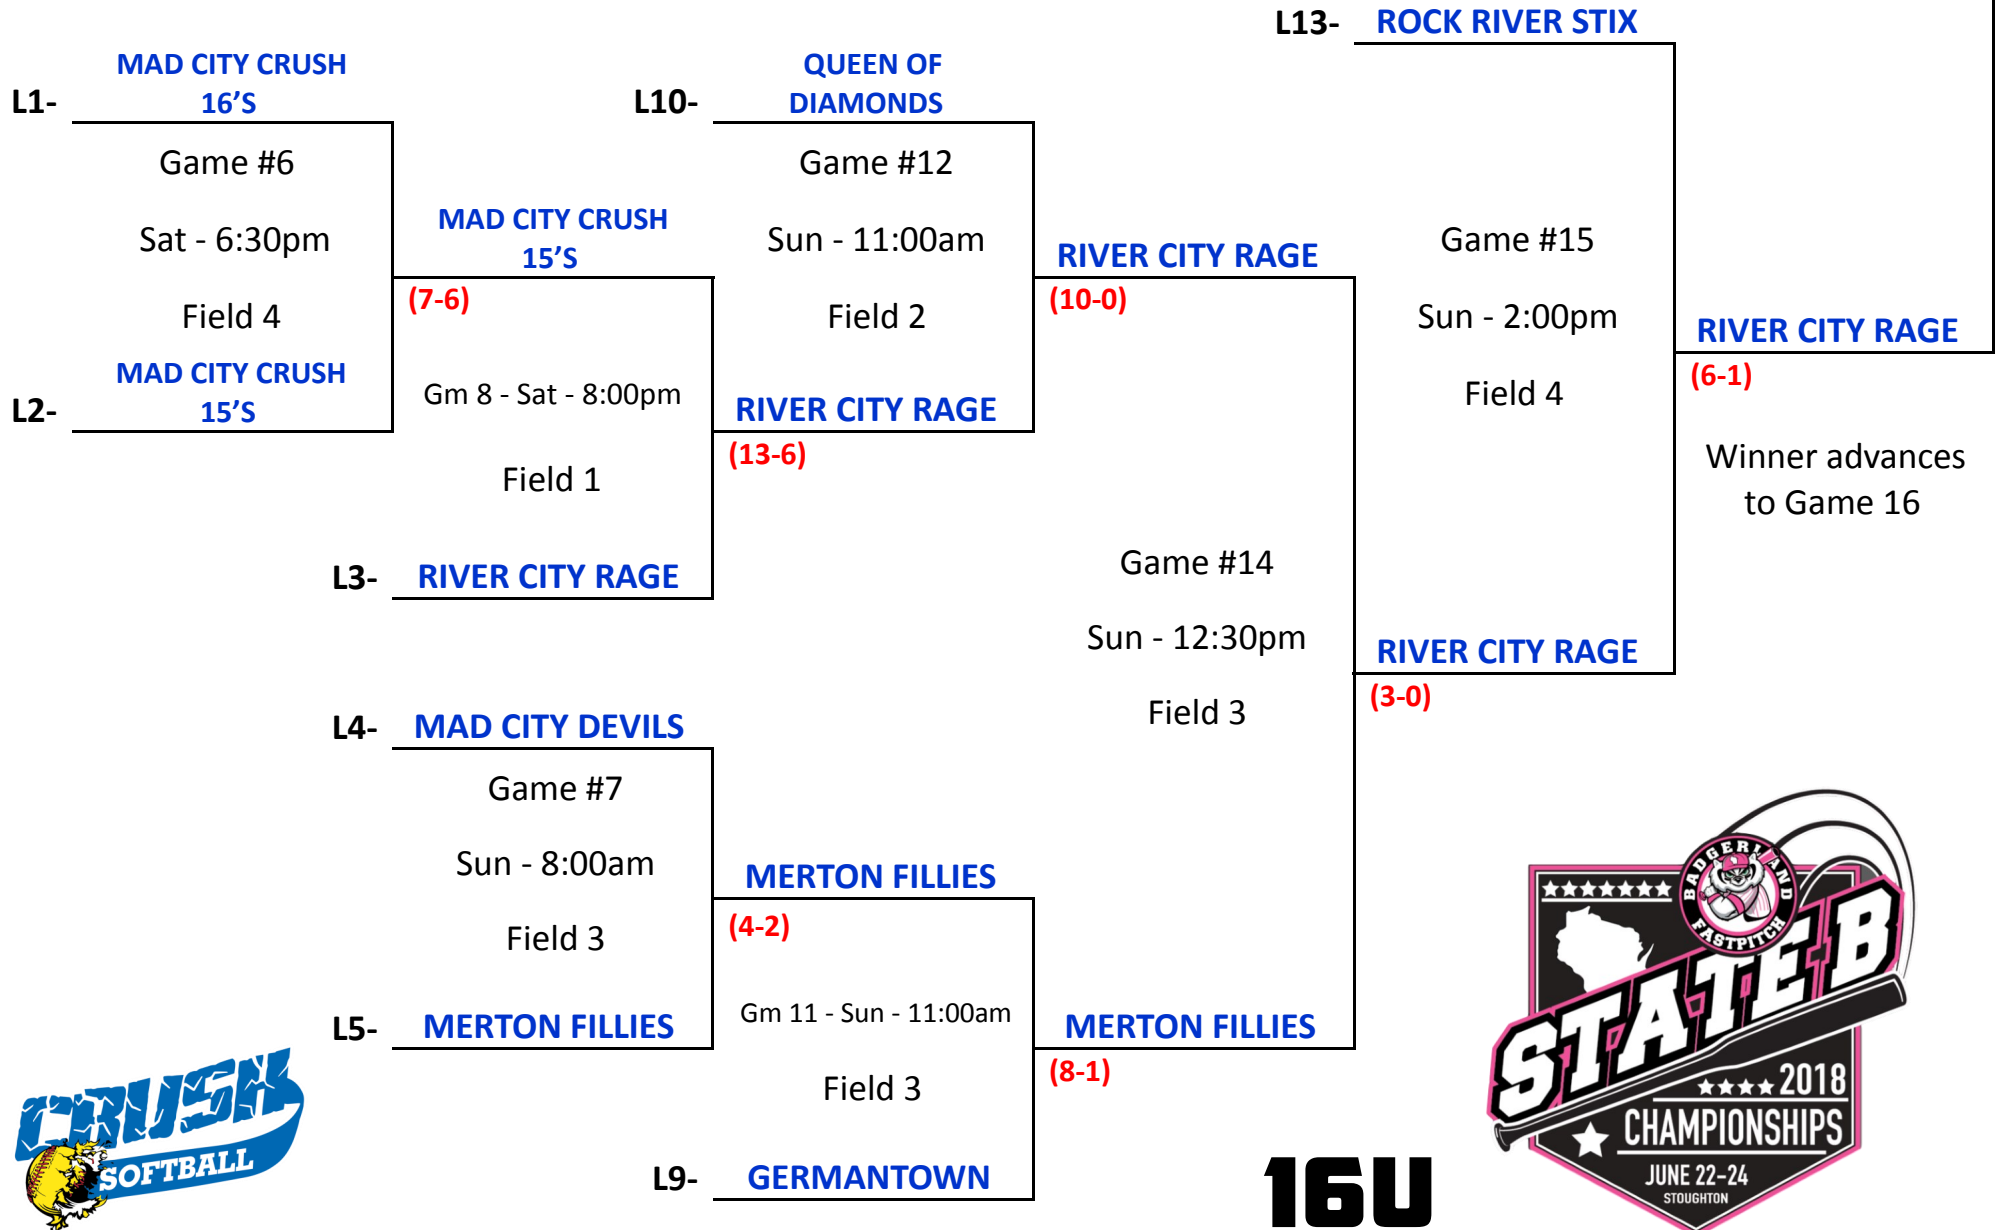

16U

#2- **GERMANTOWN**
Game #2
Sat - 3:30pm
Field 3

GERMANTOWN

(10-4)

#7- **MAD CITY CRUSH 15'S**

Game #9
Sat - 6:30pm
Field 2

ROCK RIVER STIX

(9-8)

#3- **ROCK RIVER STIX**
Game #3
Sat - 5:00pm
Field 4

ROCK RIVER STIX

(4-3)

#6- **RIVER CITY RAGE**

Game #13
Sun - 9:30am
Field 3

FRANKLIN FORCE

(7-0)

#1- **FRANKLIN FORCE**
Game #5
Sat - 5:00pm
Field 2

FRANKLIN FORCE

(11-3)

#8- **MAD CITY CRUSH 16'S**
Game #1
Sat - 2:00pm
Field 3

MERTON FILLIES

(9-5)

Game #10
Sat - 6:30pm
Field 3

FRANKLIN FORCE

Game #16
Sun - 3:30pm
Field 3

RIVER CITY RAGE

(3-1)

#4- **QUEEN OF DIAMONDS**
Game #4
Sat - 5:00pm
Field 3

QUEEN OF DIAMONDS

(4-2)

#5- **MAD CITY DEVILS**

Winner of 15

RIVER CITY RAGE