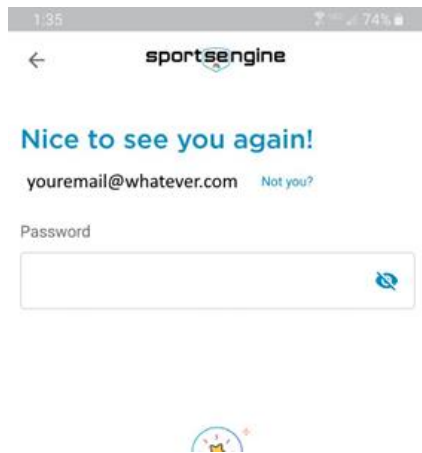

# SPORTSENGINE APP

Download the SportsEngine app from the Google Play Store or Apple App Store

1) Enter email (email used to register your child)

2) Enter password

3) Your child's team appears after log in. Tap the team for details. If no team is listed, it is not assigned yet.