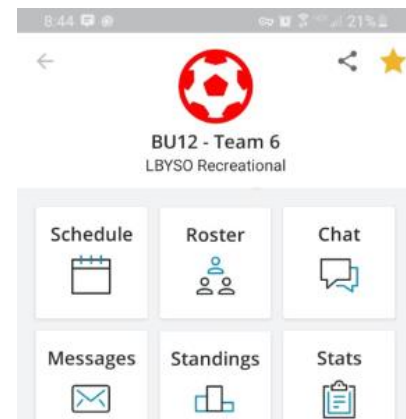

# SPORTSENGINE APP

Download the SportsEngine app from the Google Play Store or Apple App Store

1) Enter email (email used to register your child)

2) Enter password

3) Your child's team appears after log in. Tap the team for details. If no team is listed, it is not assigned yet.

4) Tap Roster

5) The coach (if assigned) is in Staff

6) Tap the coach's name for contact info