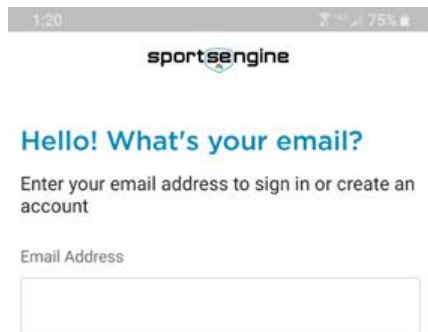

# SPORTSENGINE APP

Download the SportsEngine app from the Google Play Store or Apple App Store

1) Enter email (email used to register your child)

2) Enter password

3) Your child's team appears after log in. Tap the team for details. If no team is listed, it is not assigned yet.