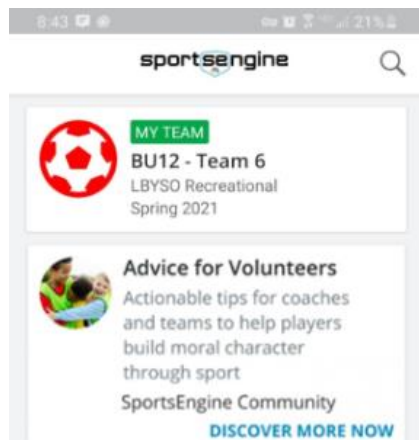

# SPORTSENGINE APP

Download the SportsEngine app from the Google Play Store or Apple App Store

1) Enter email (email used to register your child)

2) Enter password

3) Your child's team appears after log in. Tap the team for details. If no team is listed, it is not assigned yet.