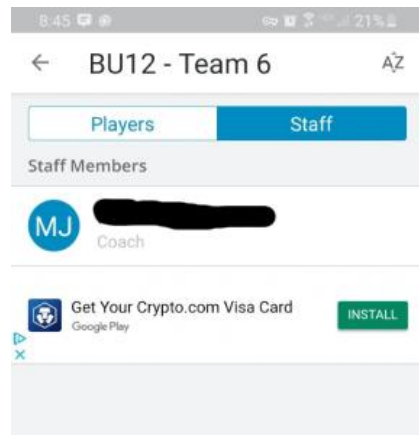

5) The coach (if assigned) is in Staff