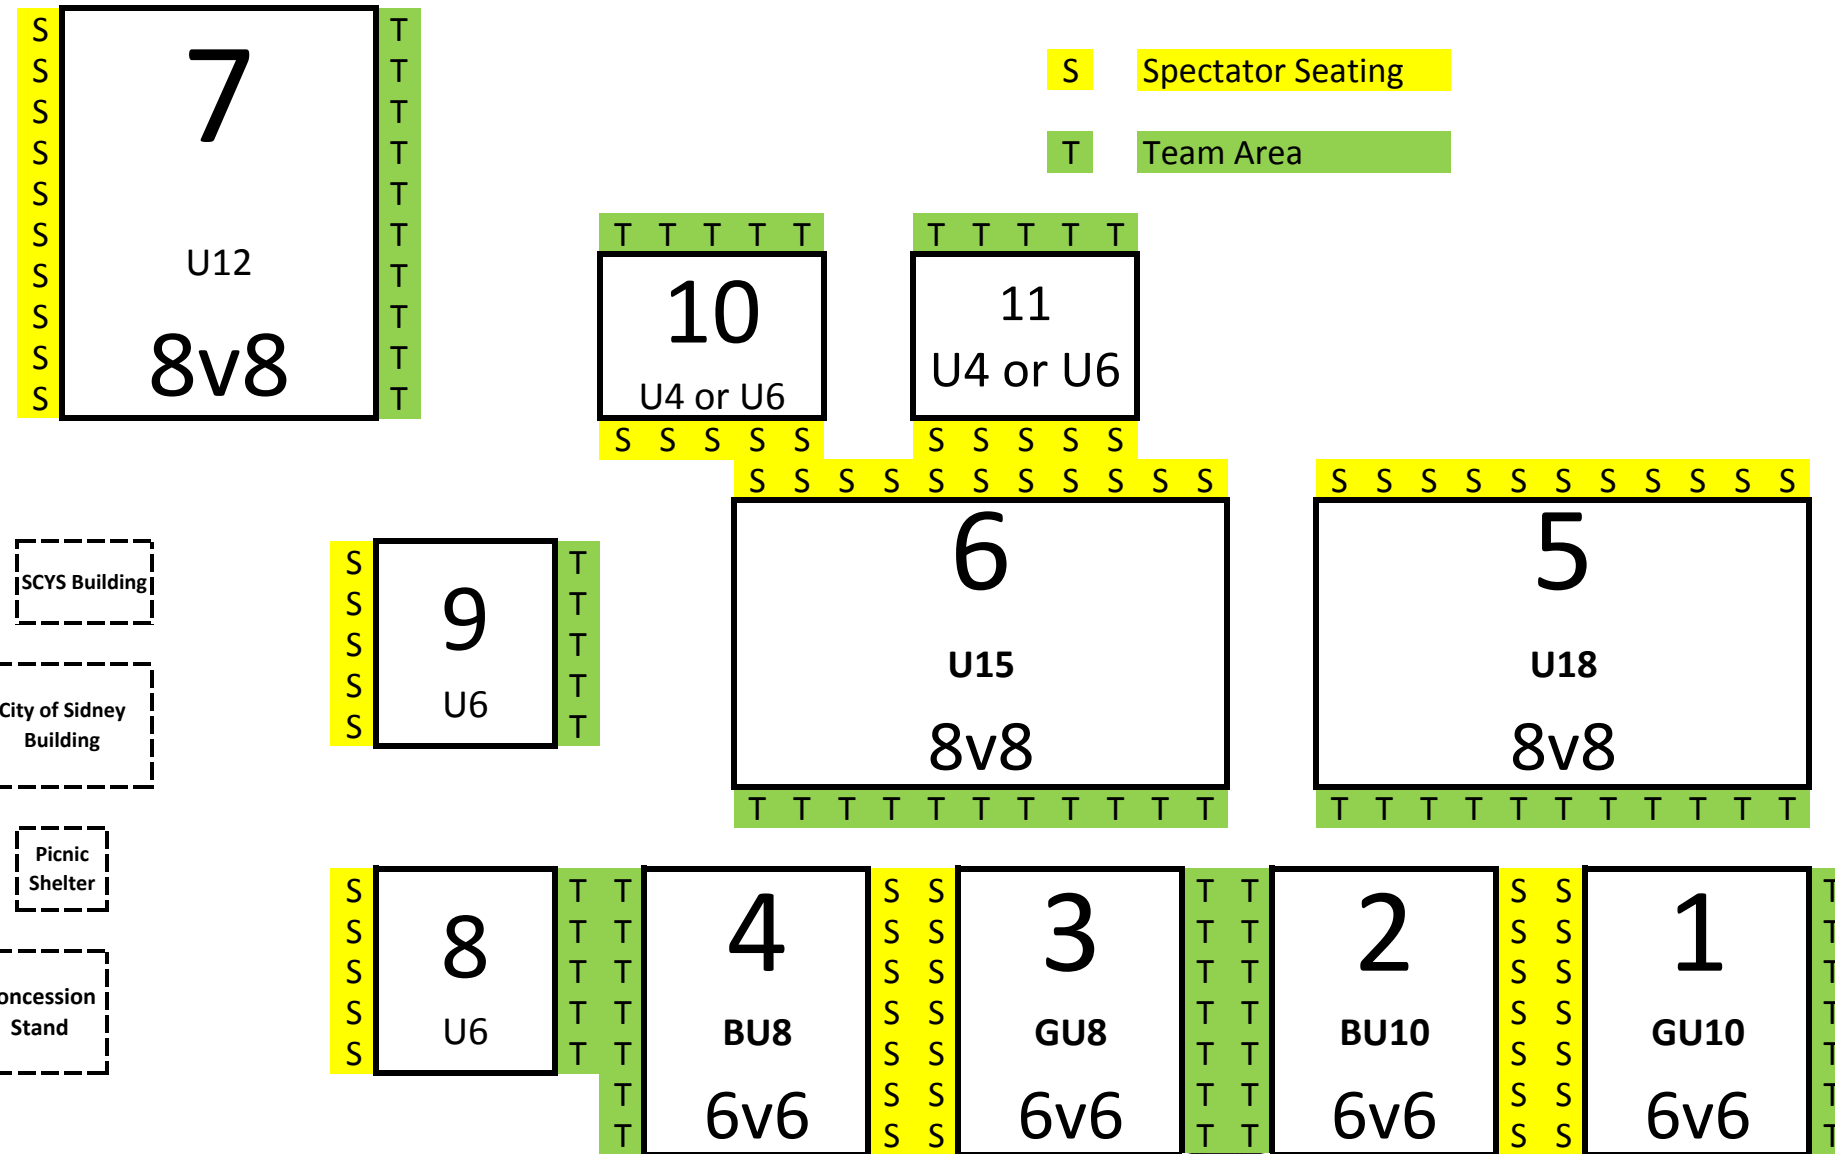

SCYS Tawawa Fields Fall 2015

Walkway

SCYS Building

City of Sidney Building

Picnic Shelter

Concession Stand

Parking

Parking

Tawawa Drive