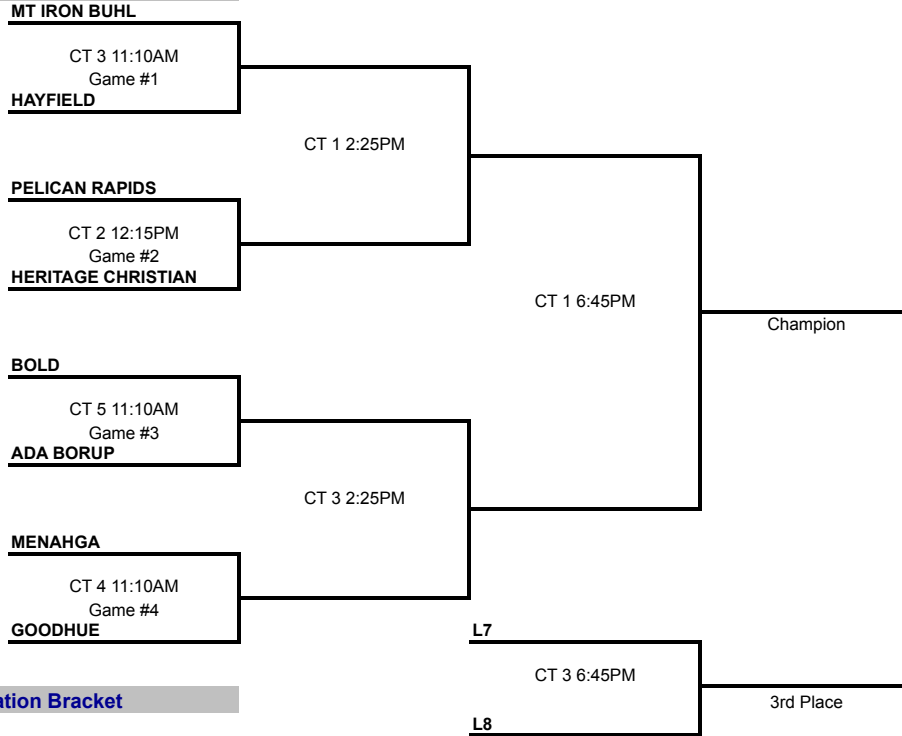

BREAKDOWN SUMMER SERIES

Welcome to the
Breakdown's
2018 Summer
Showcases!
CLASS A

Championship Bracket

Consolation Bracket

COURT LOCATIONS
Maple Grove Junior High
Courts 1-5

Eastbay
TEAM SALES

Results will be posted online at: