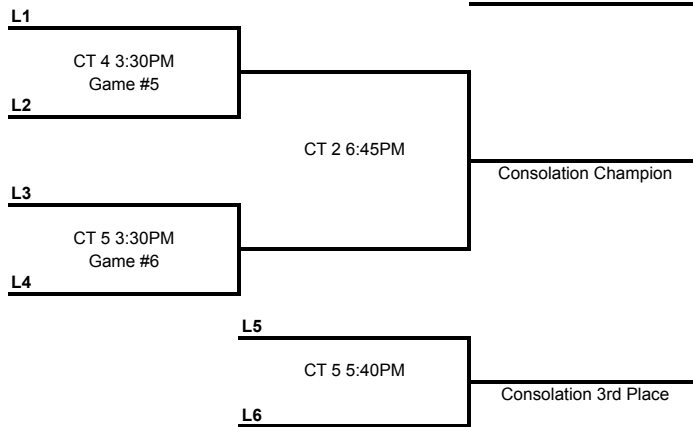

BREAKDOWN SUMMER SERIES

Welcome to the
Breakdown's
2018 Summer
Showcases!
CLASS A

Championship Bracket

Consolation Bracket

COURT LOCATIONS
Maple Grove Junior High
Courts 1-5

Eastbay
TEAM SALES

Results will be posted online at: