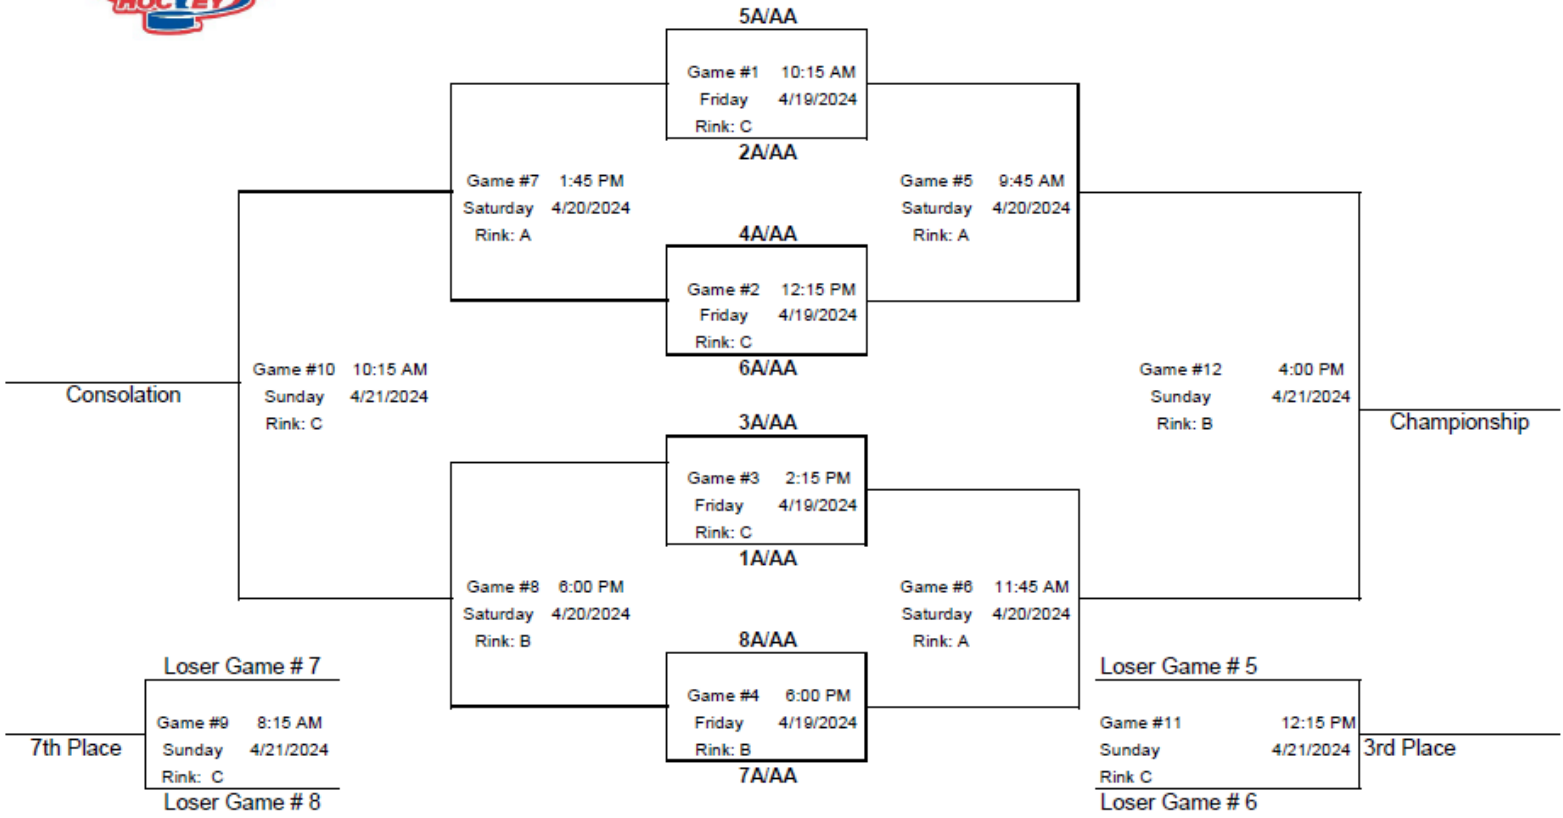

CCM Minnesota Hockey High Performance Girls 16 Spring Festival
Plymouth Ice Arena
April 19-21, 2024

CCM Minnesota Hockey High Performance Girls' 16 Program

Section 1A/AA Roster

Team Color: Orange

GM: Jeremy Gunderson

Coach: Dana Rasmussen

Coach: Katelyn Hadler

No.	First	Last	Pos	DOB	Height	Shot	School/Team	Grade
2	Mia	Miller	D	4/3/2008	5' 9"	R	Northfield	10
3	Alexa	Van Straaten	D	6/2/2008	5' 9"	L	Dodge County	10
4	Senna	Hofmann	D	12/23/2008	5' 4"	R	Lakeville South	9
5	Kylie	Meyer	D	2/12/2008	5' 7"	L	Dodge County	10
6	Eloise	Debus	D	6/27/2008	5' 6"	R	Shattuck-St. Mary's	10
7	Josephine	Empey	D	10/1/2008	5' 5"	L	Farmington	9
8	Haley	Box	F	3/10/2008	5' 4"	R	Shattuck-St. Mary's	10
9	Maysie	Koch	F	9/23/2008	5' 6"	R	Dodge County	9
10	Lexi	Giller	F	12/5/2008	5' 5"	R	Farmington	9
11	Brielle	Newton	F	3/8/2008	5' 4"	R	Mankato East	10
12	Morgan	Goskeson	F	10/30/2008	5' 4"	L	Albert Lea	9
13	Bryn	Spreiter	F	9/27/2008	5' 6"	R	Dodge County	9
14	Emma	Peroutka	F	7/11/2008	5' 2"	L	Northfield	9
15	Grace	Mitchell	F	9/8/2008	5' 11"	L	Owatonna	9
16	Paige	Johnson	F	8/7/2008	5' 7"	R	Farmington	9
17	Keira	Erickson	F	5/22/2008	5' 9"	R	Albert Lea	10
18	Amara	Zens	F	10/1/2008	5' 7"	R	Farmington	9
19	Taylor	Kurtz	F	10/2/2008	5' 4"	L	Rochester	9
1	Makena	Underwood	G	1/19/2008	5' 4"	L	Farmington	10
30	Sienna	Murray	G	7/10/2008	5' 5"	R	Albert Lea	9

CCM Minnesota Hockey High Performance Girls' 16 Program

Section 2A/AA Roster

Team Color: Grey

GM: Michael Bonnell

Coach: Jaime Grossman

Coach: Rachel Hari

No.	First	Last	Pos	DOB	Height	Shot	School/Team	Grade
2	Lillian	Defauw	D	2/17/2008	5' 7"	L	Holy Family	10
3	Emerson	Grinsteinner	D	10/5/2008	5' 7"	L	Minnetonka	9
4	Jemma	McAlexander	D	9/19/2008	5' 7"	L	Minnetonka	9
5	Ella	Pinnow	D	10/27/2008	5' 3"	L	Eden Prairie	9
6	Katya	Sander	D	3/4/2008	5' 8"	L	Holy Family	10
7	Grace	Timmers	D	6/27/2008	5' 6"	L	Holy Family	10
8	Jonni	Anderson	F	6/23/2008	5' 5"	R	Prior Lake	9
9	Abby	Anthony	F	10/16/2008	5' 4"	L	Prior Lake	9
10	Elin	Bocks	F	11/24/2008	5' 4"	L	Holy Family	9
11	Addison	Cowan	F	5/19/2008	5' 7"	L	Holy Family	10
12	Avery	Degel	F	7/10/2008	5' 10"	R	Minnetonka	10
13	Annika	Eggert	F	11/28/2008	5' 6"	L	Minnetonka	9
14	Kendall	Gnos	F	4/17/2008	5' 5"	L	Holy Family	10
15	Ella	Nonweiler	F	5/28/2008	5' 8"	L	Holy Family	10
16	Allison	Ryan	F	1/24/2008	5' 2"	R	Minnetonka	10
17	Elle	Schweim	F	2/13/2008	5' 4"	R	Hutchinson	10
18	Blakely	Vannest	F	9/10/2008	5' 4"	L	Minnetonka	10
19	Macy	Carter	F	8/17/2008	5' 5"	L	Holy Family	9
1	Tyler	Jabs	G	7/4/2008	5' 9"	R	Minnetonka	9
30	Kayla	Swartout	G	4/28/2008	5' 5"	L	Holy Family	10