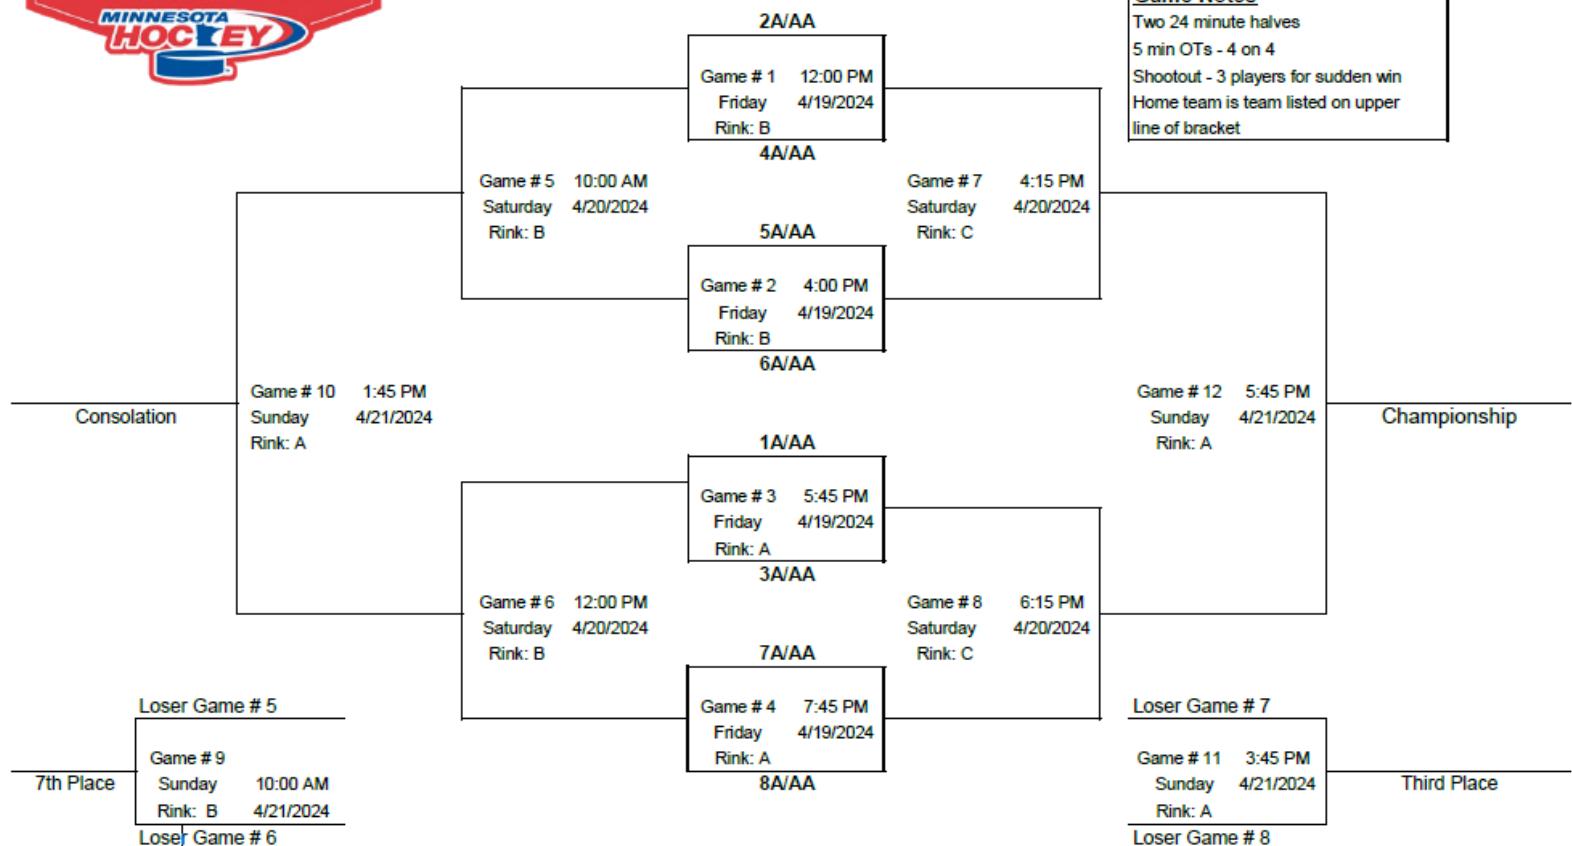

Plymouth Ice Arena
April 19-21, 2024

Tournament Director:
John Petersen 651-338-8315
Boys 16-17 Program Coordinator:
Adam Hyrkas

Game Notes
Two 24 minute halves
5 min OTs - 4 on 4
Shootout - 3 players for sudden win
Home team is team listed on upper line of bracket