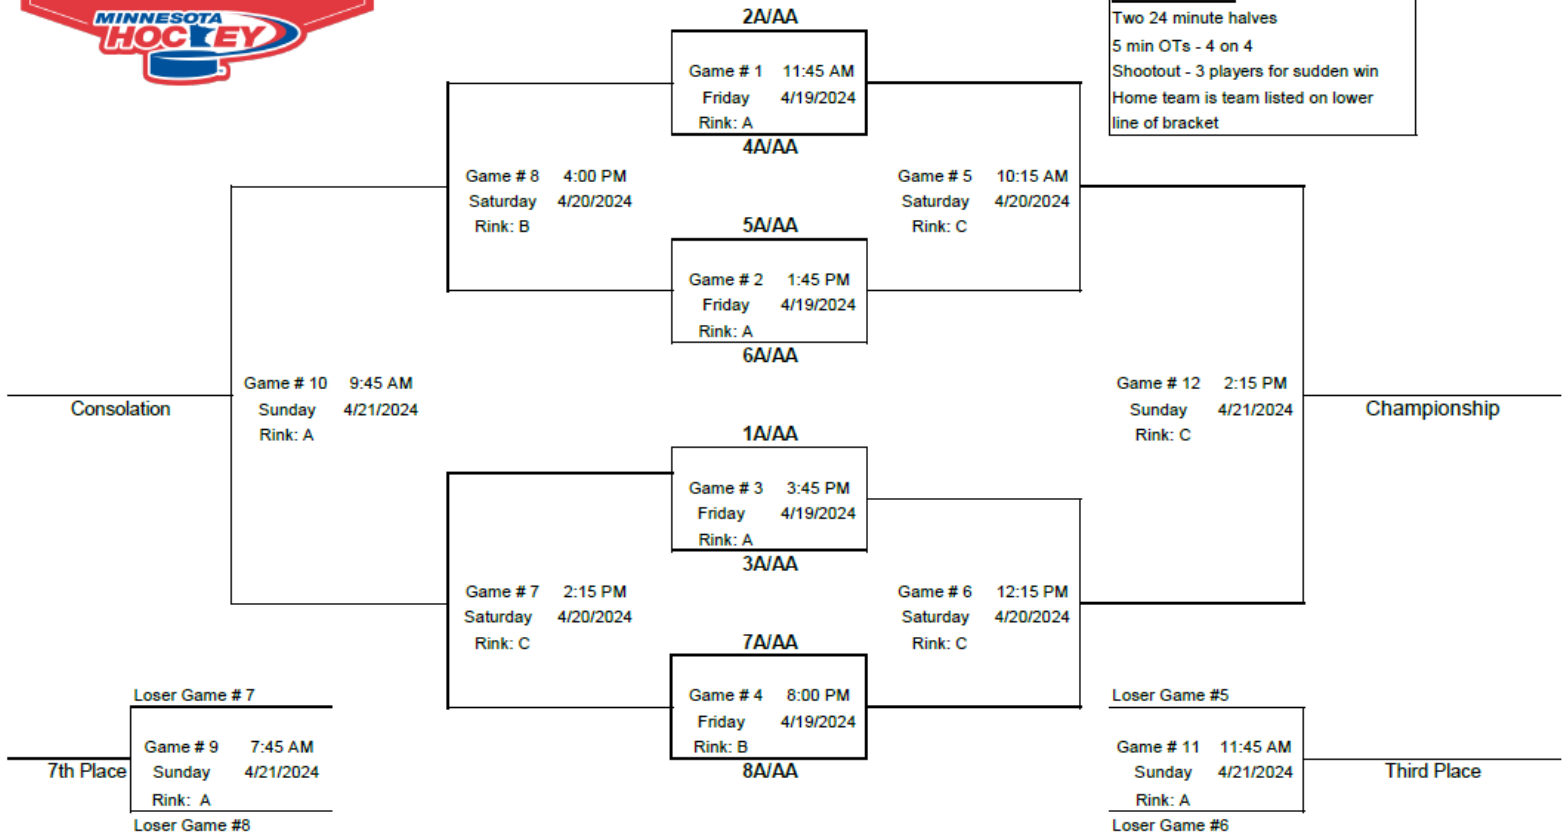

CCM Minnesota Hockey High Performance Girls 17 Spring Festival

Plymouth Ice Arena
April 19-21, 2024

Game Notes
 --Two 24 minute halves
 --5 min OTs - 4 on 4
 --Shootout - 3 players for sudden win
 --Home team is listed on lower line of bracket