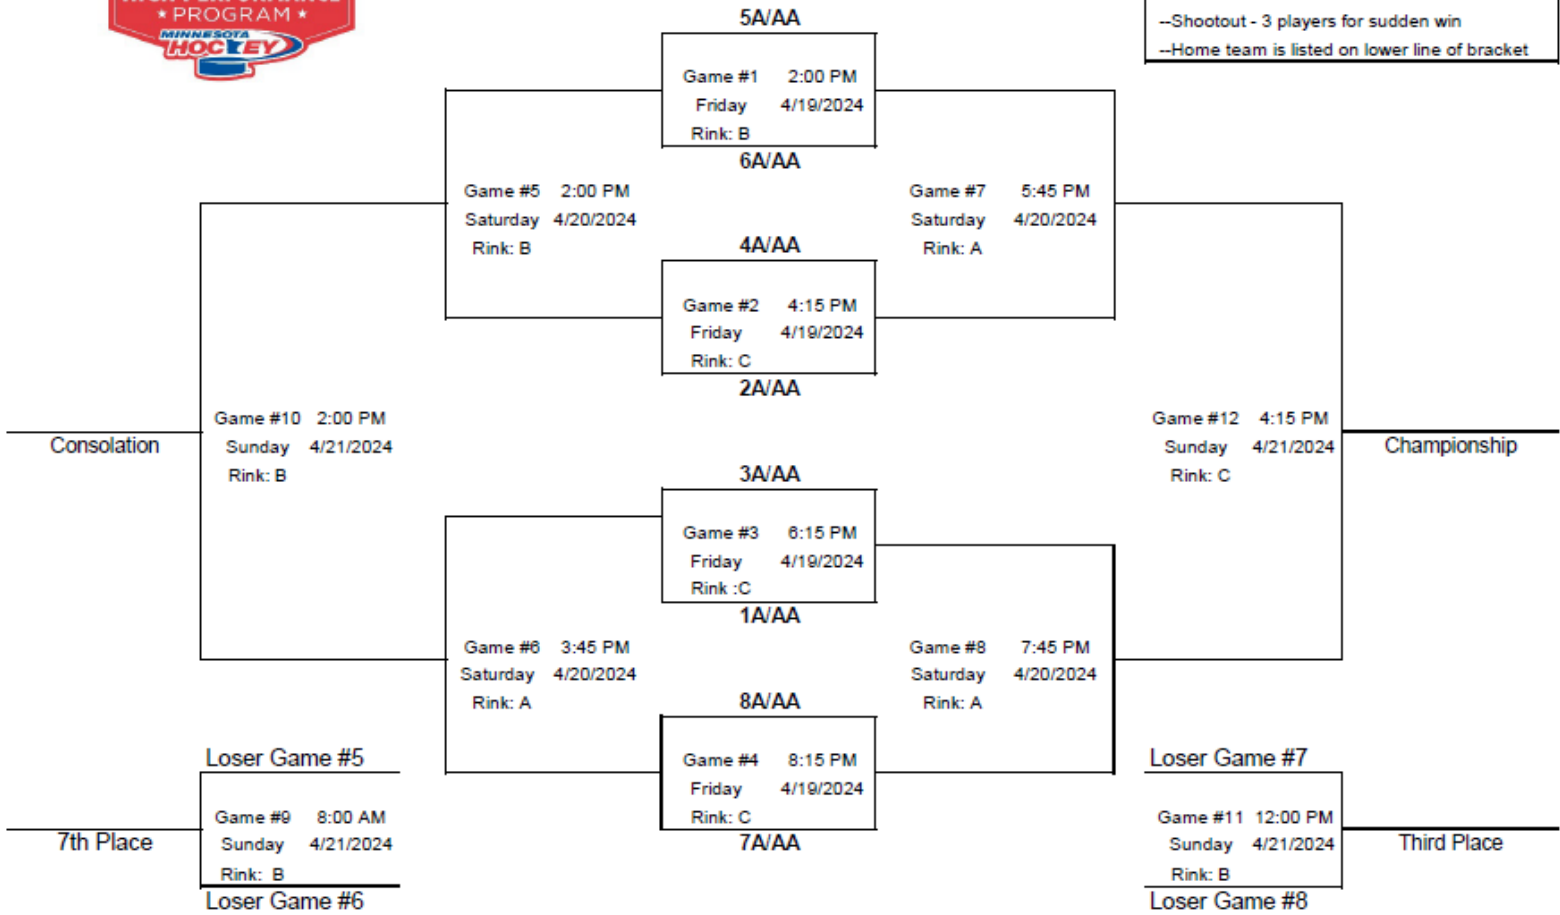

CCM Minnesota Hockey High Performance Girls 17 Spring Festival

Plymouth Ice Arena
April 19-21, 2024

Game Notes
 --Two 24 minute halves
 --5 min OTs - 4 on 4
 --Shootout - 3 players for sudden win
 --Home team is listed on lower line of bracket