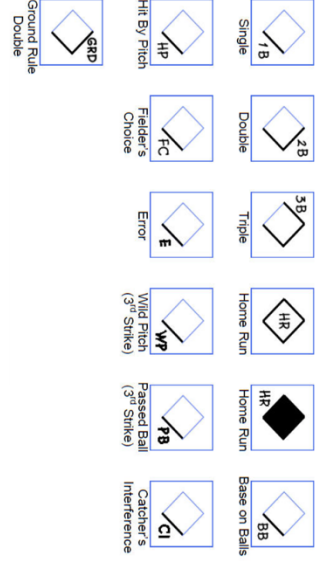

1B Single
 2B Double
 3B Triple
 HR Home Run
 K Strikeout
 K Strikeout Looking
 BB Base on Balls
 IBB Intentional Walk
 HBP Hit By Pitch
 SB Stolen Base
 CS Caught Stealing

B Balk
 PB Passed Ball
 WP Wild Pitch
 GRD Ground Rule Double
 DP Double Play
 FC Fielder's Choice
 IFR Infield Fly Rule
 I Interference
 DI Defensive Indifference
 E Error
 I Great Play

WAYS A BATTER MAKES AN OUT

WAYS TO GET ON BASE

LIST OF POSITIONS AND POSITION #

1	Pitcher (P)
2	Catcher (C)
3	First Base (1B)
4	Second Base (2B)
5	Third Base (3B)
6	Shortstop (SS)
7	Left Field (LF)
8	Center Field (CF)
9	Right Field (RF)

WAYS A RUNNER MAKES AN OUT

What is the Scorekeeper responsible for?

Yelm Division & Inter League & Babe Ruth

- Record start time
- The Count – Balls & Strikes
 - You may be asked by the Umpire (Home is the official book)
- Position of the runners
- Outs recorded
- Runs Scored
 - Colored in a diamond
- Pitch Count – have a pitch counter!
 - Includes foul balls
 - Includes pitches thrown for intentional walk
 - Does NOT include warm- up pitches
- Pitching substitutions
- Game Totals
 - Final Score
 - Individual player stats – if coach desires
 - Pitch count totals by Pitcher
 - Coaches signatures in the Scorebook