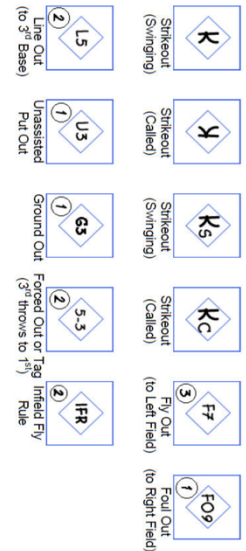

1B Single
 2B Double
 3B Triple
 HR Home Run
 K Strikeout
 K Strikeout Looking
 BB Base on Balls
 IBB Intentional Walk
 HBP Hit By Pitch
 SB Stolen Base
 CS Caught Stealing

B Balk
 PB Passed Ball
 WP Wild Pitch
 GRD Ground Rule Double
 DP Double Play
 FC Fielder's Choice
 IFR Infield Fly Rule
 I Interference
 DI Defensive Indifference
 E Error
 I Great Play

WAYS A BATTER MAKES AN OUT

WAYS TO GET ON BASE

LIST OF POSITIONS AND POSITION #

1	Pitcher (P)
2	Catcher (C)
3	First Base (1B)
4	Second Base (2B)
5	Third Base (3B)
6	Shortstop (SS)
7	Left Field (LF)
8	Center Field (CF)
9	Right Field (RF)

WAYS A RUNNER MAKES AN OUT

What is the Scorekeeper responsible for?

Yelm Division & Inter League & Babe Ruth

- Record start time
- The Count – Balls & Strikes
 - You may be asked by the Umpire (Home is the official book)
- Position of the runners
- Outs recorded
- Runs Scored
 - Colored in a diamond
- Pitch Count – have a pitch counter!
 - Includes foul balls
 - Includes pitches thrown for intentional walk
 - Does NOT include warm- up pitches
- Pitching substitutions
- Game Totals
 - Final Score
 - Individual player stats – if coach desires
 - Pitch count totals by Pitcher
 - Coaches signatures in the Scorebook