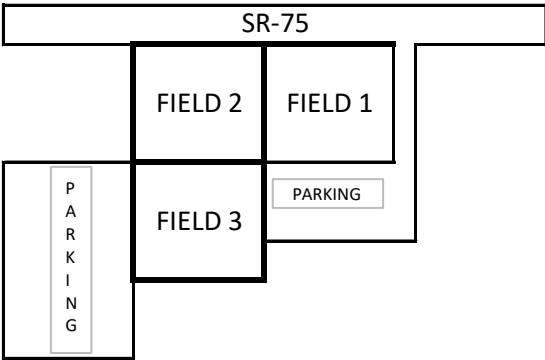

SPRING 2023 (6U-12U) FIELD LOCATIONS & LAYOUTS

DANVILLE (DGSA)

AVON (AJAA)

PLAINFIELD (SWINFORD PARK)

TRI-WEST (NORTH SALEM ELEMENTARY)

SOFTBALL FIELD ADDRESSES:
 AVON (AJAA): 866 S CR 625 East, Avon, IN 46123
 DANVILLE (DGSA): 1480 E CR-200 S, Danville, IN 46122
 PLAINFIELD (SWINFORD PARK): 1007 Longfellow Lane, Plainfield, IN 46224
 TRI-WEST (NORTH SALEM ELEMENTARY): 7027 IN-75, NORTH SALEM, IN 46165