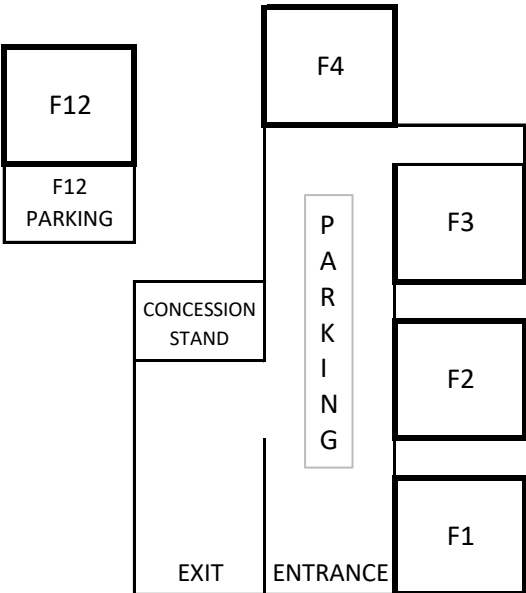

SPRING 2023 (6U-12U) FIELD LOCATIONS & LAYOUTS

DANVILLE (DGSA)

AVON (AJAA)

PLAINFIELD (SWINFORD PARK)

TRI-WEST (NORTH SALEM ELEMENTARY)

SOFTBALL FIELD ADDRESSES:
 AVON (AJAA): 866 S CR 625 East, Avon, IN 46123
 DANVILLE (DGSA): 1480 E CR-200 S, Danville, IN 46122
 PLAINFIELD (SWINFORD PARK): 1007 Longfellow Lane, Plainfield, IN 46224
 TRI-WEST (NORTH SALEM ELEMENTARY): 7027 IN-75, NORTH SALEM, IN 46165