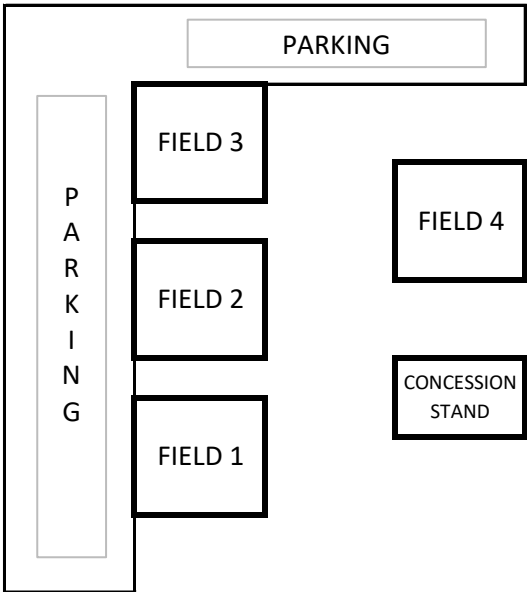

SPRING 2023 (6U-12U) FIELD LOCATIONS & LAYOUTS

DANVILLE (DGSA)

AVON (AJAA)

PLAINFIELD (SWINFORD PARK)

TRI-WEST (NORTH SALEM ELEMENTARY)

SOFTBALL FIELD ADDRESSES:
 AVON (AJAA): 866 S CR 625 East, Avon, IN 46123
 DANVILLE (DGSA): 1480 E CR-200 S, Danville, IN 46122
 PLAINFIELD (SWINFORD PARK): 1007 Longfellow Lane, Plainfield, IN 46224
 TRI-WEST (NORTH SALEM ELEMENTARY): 7027 IN-75, NORTH SALEM, IN 46165