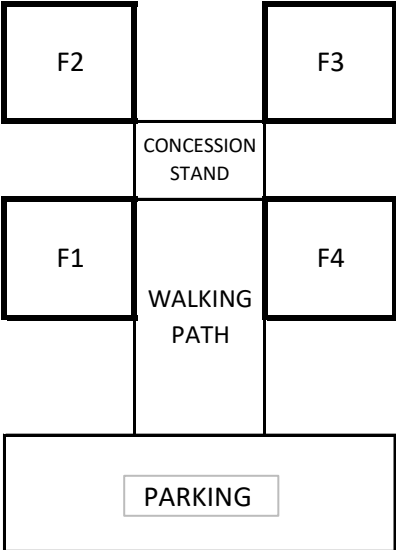

SPRING 2023 (6U-12U) FIELD LOCATIONS & LAYOUTS

DANVILLE (DGSA)

AVON (AJAA)

PLAINFIELD (SWINFORD PARK)

TRI-WEST (NORTH SALEM ELEMENTARY)

SOFTBALL FIELD ADDRESSES:
 AVON (AJAA): 866 S CR 625 East, Avon, IN 46123
 DANVILLE (DGSA): 1480 E CR-200 S, Danville, IN 46122
 PLAINFIELD (SWINFORD PARK): 1007 Longfellow Lane, Plainfield, IN 46224
 TRI-WEST (NORTH SALEM ELEMENTARY): 7027 IN-75, NORTH SALEM, IN 46165