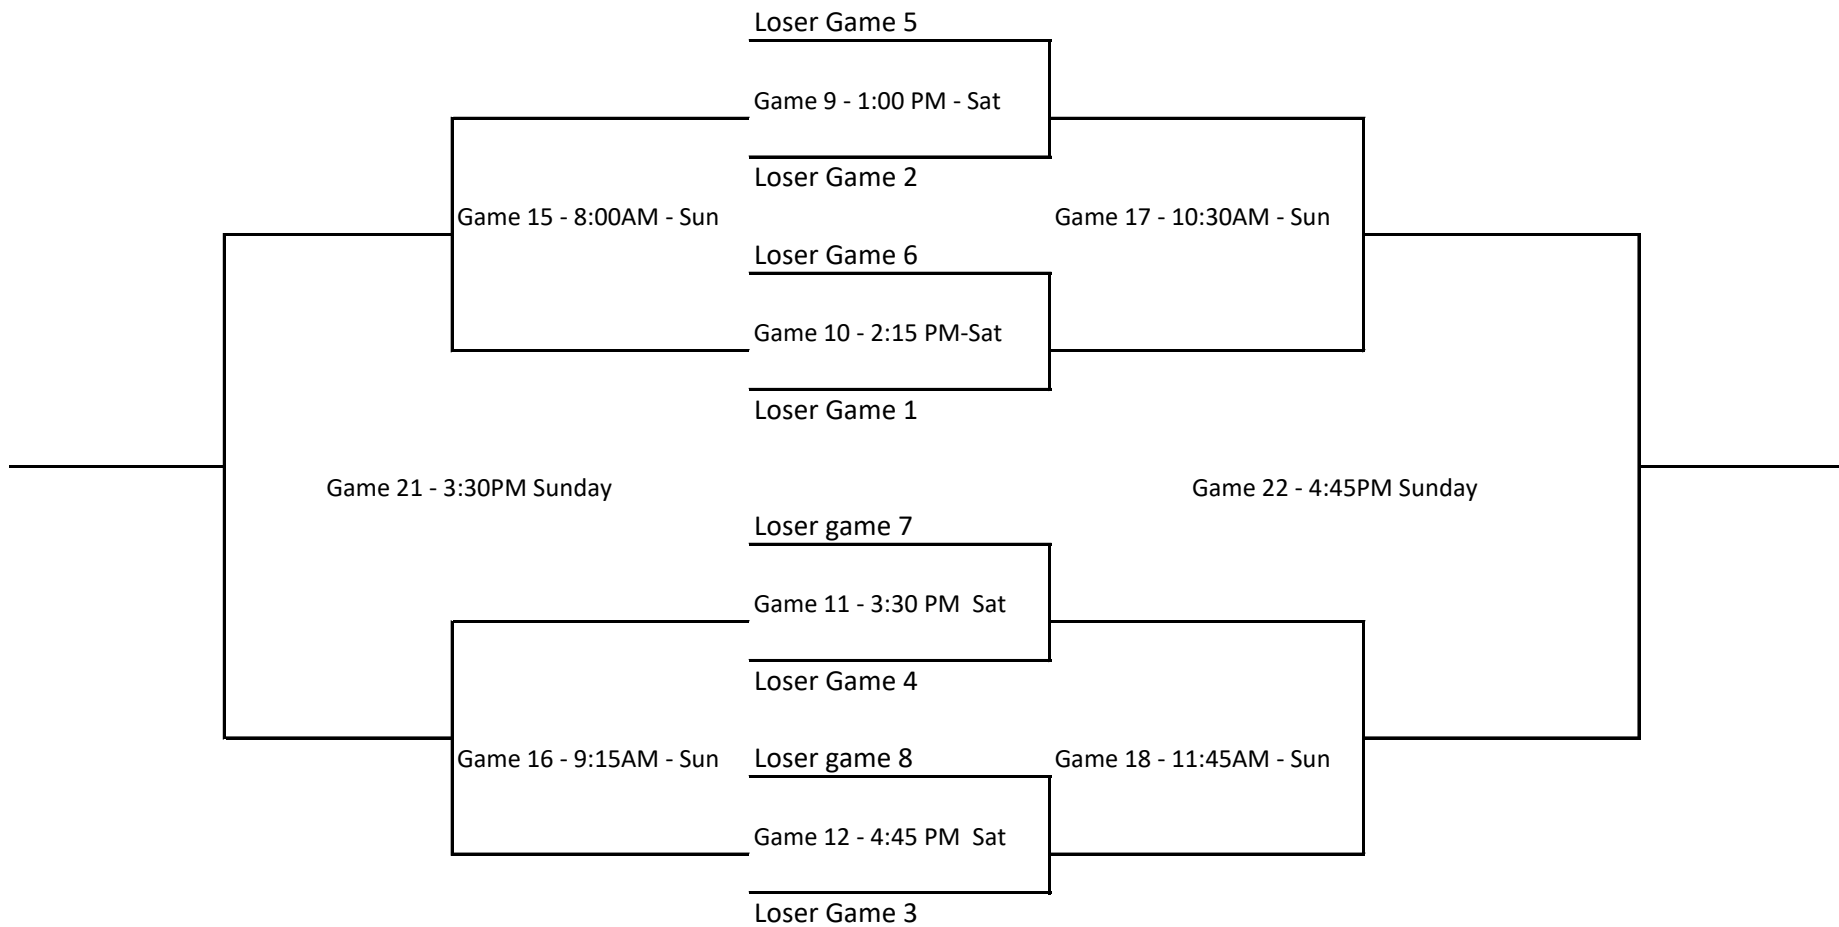

### 10U YEAR END TOURNAMENT CHAMPIONSHIP BRACKET

### 10U YEAR END TOURNAMENT CONSOLATION BRACKET

### Game Listing

Game	1	5:00PM	Friday
Game	2	6:15PM	Friday
Game	3	7:30PM	Friday
Game	4	8:45AM	Friday
Game	5	8:00AM	Saturday
Game	6	9:15AM	Saturday
Game	7	10:30AM	Saturday
Game	8	11:45AM	Saturday
Game	9	1:00PM	Saturday
Game	10	2:15PM	Saturday
Game	11	3:30PM	Saturday
Game	12	4:45PM	Saturday
Game	13	6:00PM	Saturday
Game	14	7:15PM	Saturday
Game	15	8:00AM	Sunday
Game	16	9:15AM	Sunday
Game	17	10:30AM	Sunday
Game	18	11:45AM	Sunday
Game	19	1:00PM	Sunday
Game	20	2:15PM	Sunday
Game	21	3:30PM	Sunday
Game	22	4:45PM	Sunday