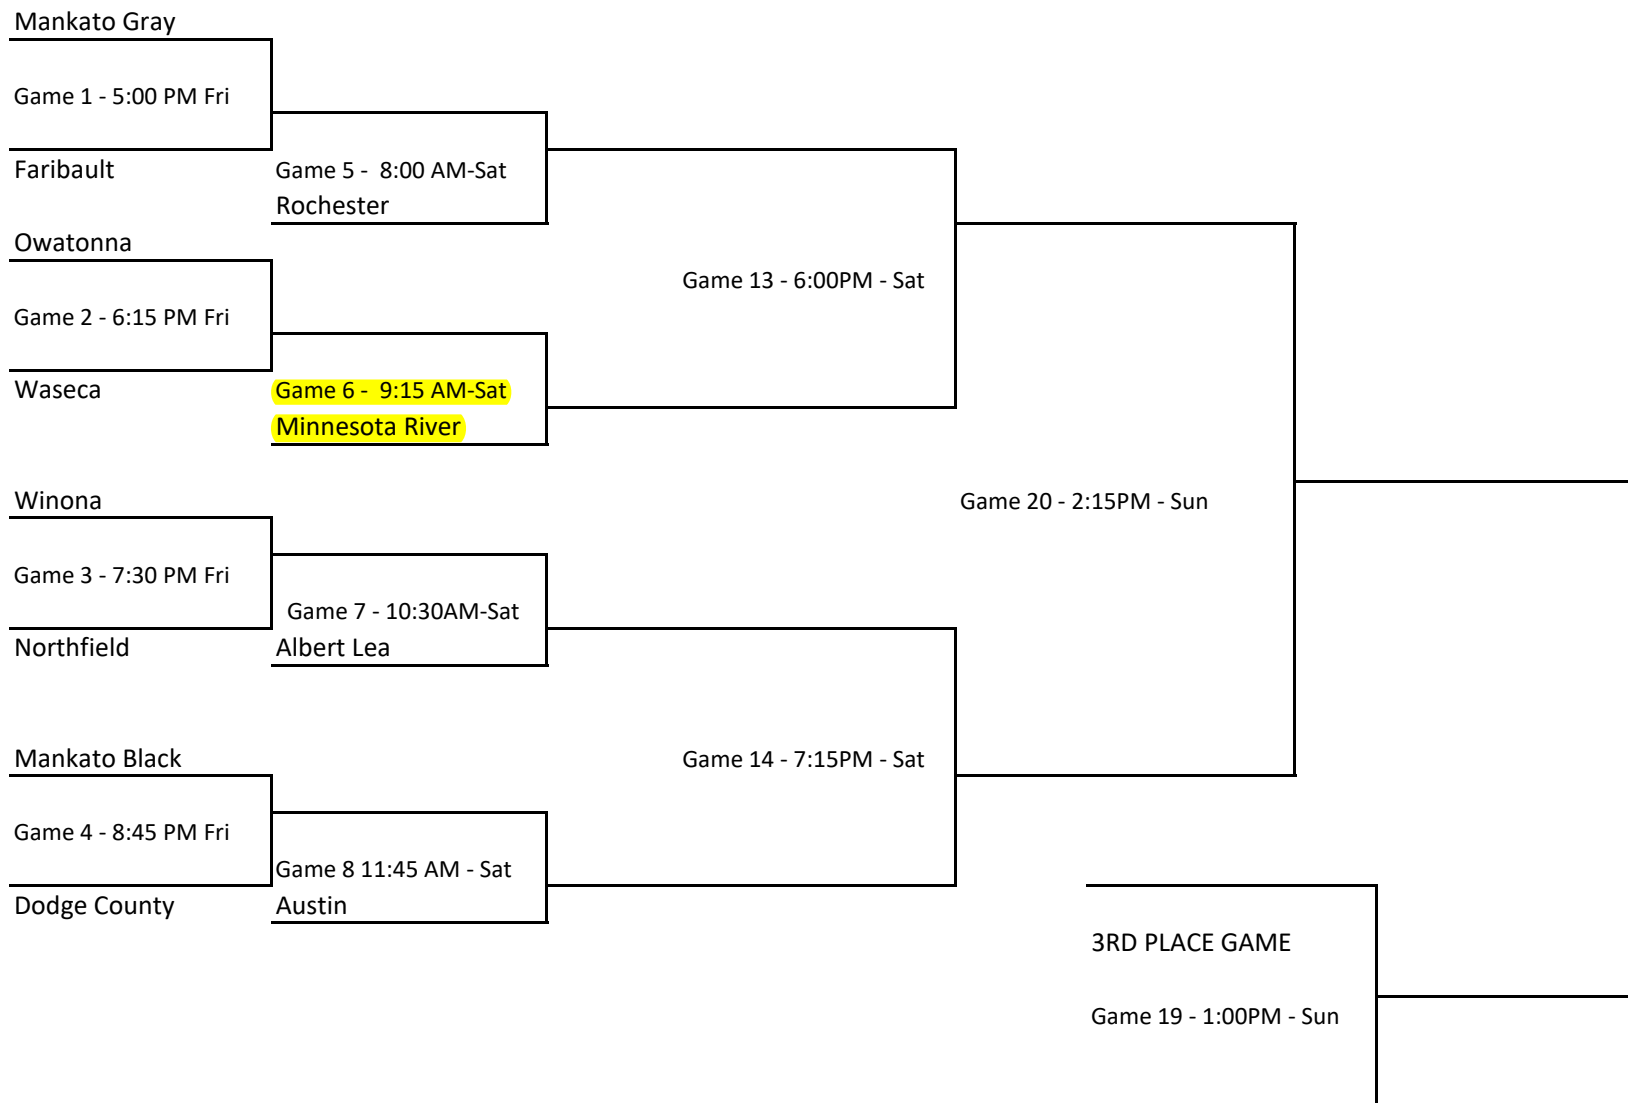

### 10U YEAR END TOURNAMENT CHAMPIONSHIP BRACKET

### 10U YEAR END TOURNAMENT CONSOLATION BRACKET

### Game Listing

Game	1	5:00PM	Friday
Game	2	6:15PM	Friday
Game	3	7:30PM	Friday
Game	4	8:45AM	Friday
Game	5	8:00AM	Saturday
Game	6	9:15AM	Saturday
Game	7	10:30AM	Saturday
Game	8	11:45AM	Saturday
Game	9	1:00PM	Saturday
Game	10	2:15PM	Saturday
Game	11	3:30PM	Saturday
Game	12	4:45PM	Saturday
Game	13	6:00PM	Saturday
Game	14	7:15PM	Saturday
Game	15	8:00AM	Sunday
Game	16	9:15AM	Sunday
Game	17	10:30AM	Sunday
Game	18	11:45AM	Sunday
Game	19	1:00PM	Sunday
Game	20	2:15PM	Sunday
Game	21	3:30PM	Sunday
Game	22	4:45PM	Sunday