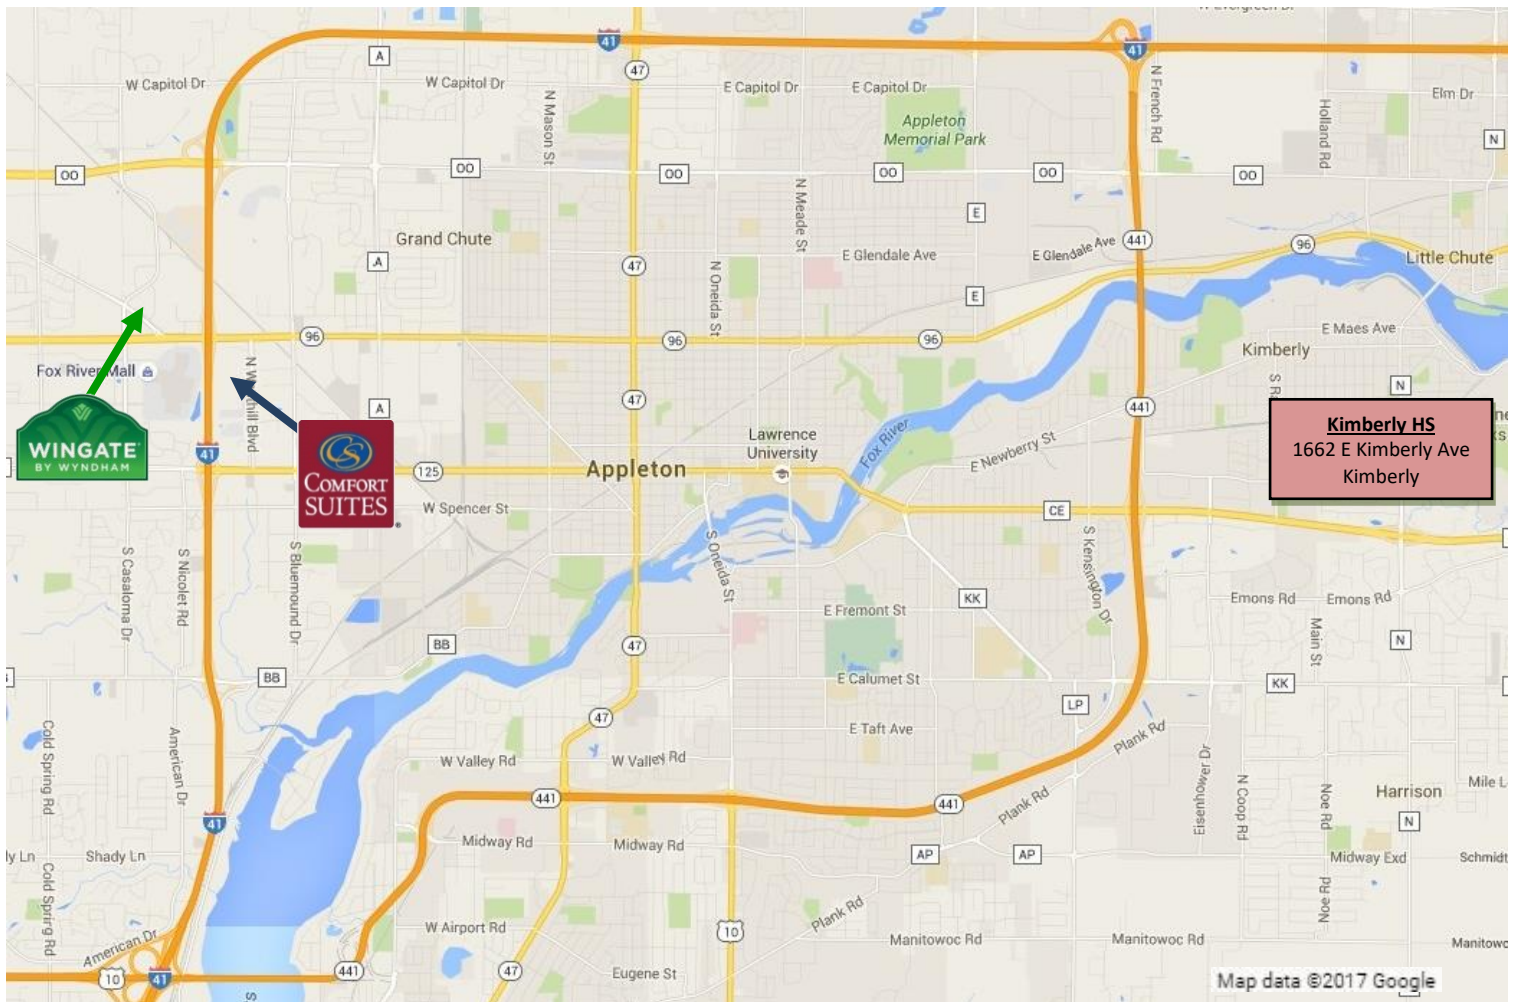

2019 WACPC Eastern Regional Dance Championship

January 26, 2019

Kimberly High School

1662 E Kennedy Ave, Kimberly, WI 54136

Comfort Suites

3809 W. Wisconsin Ave., Appleton

(920) 730-3800

[Hotel Website](#)

Hot breakfast buffet, indoor pool, bar/lounge, in-room refrigerator & microwave, guest laundry, pets allowed, 12 miles from Kimberly High School

$109.00 per night excluding taxes

Wingate by Wyndham

1565 Federated Dr., Appleton

(920) 560-3000

[Hotel Website](#)

Expanded hot breakfast, indoor pool, in-room refrigerator & microwave, guest laundry, elevator, shuttle service to nearby sites available, 12 miles from Kimberly High School

$99.00 per night excluding taxes

IMPORTANT: Mention "WACPC Eastern Regional Dance Championship" when calling hotels to make reservations in order to get these rates