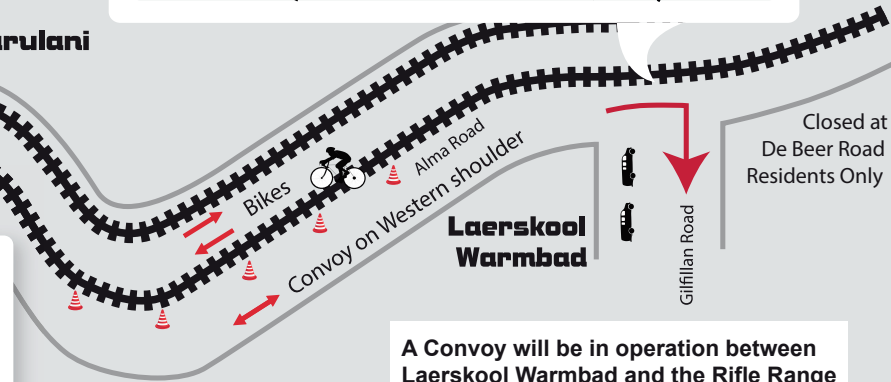

bike course
CONVOY SYSTEM IN PLACE ON WESTERN SHOULDER OF ROAD (see overpage)

St Vincent's Hospital

Gifflan Rd

Reitz St

Residents Only

Robertson St

For Convoy

Ludorf Street

Pretoria Rd

Warmbad Hospital

Rooiberg Rd

bike course
FOREVER RESORTS WARBATHS

5i50[®]

TRIATHLON
BELA BELA

BIKE TURN AROUND

Marulani

The Rifle Range

Bela Bela Dam

A Convoy will be in operation between Laerskool Warmbad and the Rifle Range 09h00 - 16h30, Saturday 21 August 2021

From Bela Bela, access the convoy waiting area via Ludorf Street

- One directional convoys are escorted and a 30km/h speed limit applies.
- Convoy travels up and down the western side of the road (Fish Eagle Bay/Dam side of the road).
- The rest of the road belongs to the athletes.