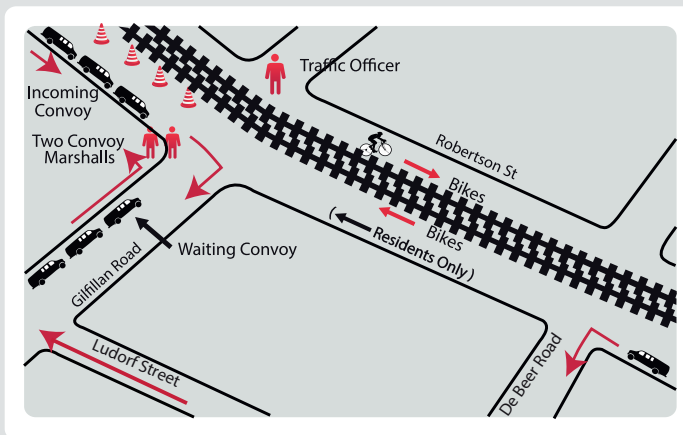

bike course
CONVOY SYSTEM IN PLACE ON WESTERN SHOULDER OF ROAD (see overpage)

St Vincent's Hospital

Gifflan Rd

Reitz St

Residents Only

Robertson St

For Convoy

Ludorf Street

Pretoria Rd

Warmbad Hospital

Rooiberg Rd

bike course
FOREVER RESORTS WARBATHS

5i50[®]

TRIATHLON
BELA BELA

BIKE TURN AROUND

Marulani

The Rifle Range

Bela Bela Dam

A Convoy will be in operation between Laerskool Warmbad and the Rifle Range 09h00 - 16h30, Saturday 21 August 2021

From Bela Bela, access the convoy waiting area via Ludorf Street

- One directional convoys are escorted and a 30km/h speed limit applies.
- Convoy travels up and down the western side of the road (Fish Eagle Bay/Dam side of the road).
- The rest of the road belongs to the athletes.