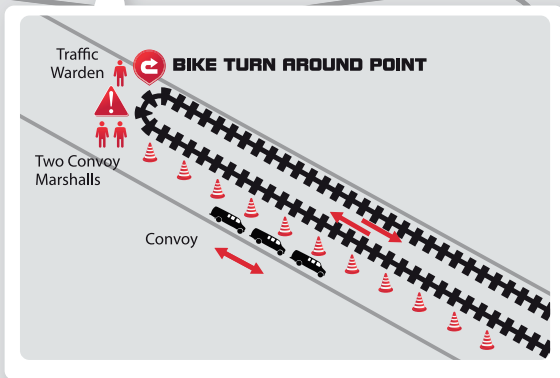

bike course
CONVOY SYSTEM IN PLACE ON WESTERN SHOULDER OF ROAD (see overpage)

St Vincent's Hospital

Gifflan Rd

Reitz St

Residents Only

Robertson St

For Convoy

Ludorf Street

The Rifle Range

Bela Bela Dam

A Convoy will be in operation between Laerskool Warmbad and the Rifle Range 09h00 - 16h30, Saturday 21 August 2021

From Bela Bela, access the convoy waiting area via Ludorf Street

- One directional convoys are escorted and a 30km/h speed limit applies.
- Convoy travels up and down the western side of the road (Fish Eagle Bay/Dam side of the road).
- The rest of the road belongs to the athletes.