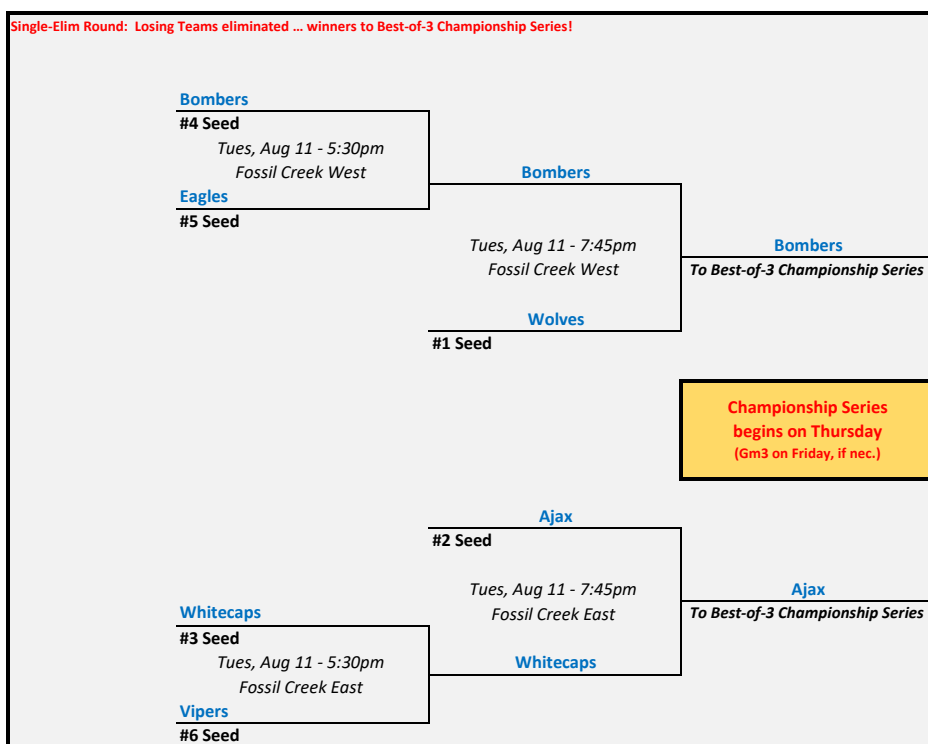

Pitching Limits for Playoffs

For the "Single-Elim" games:
> Max of 6 innings per pitcher (total)

For the Championship Series:
> If a player pitched a total of 5 or more innings in the "Single-Elim" games, he/she can not pitch in the Championship Series.

Total for the entire playoffs (Single & Series) can not exceed 8 innings.

Single-Elim Round: Losing Teams eliminated ... winners to Best-of-3 Championship Series!