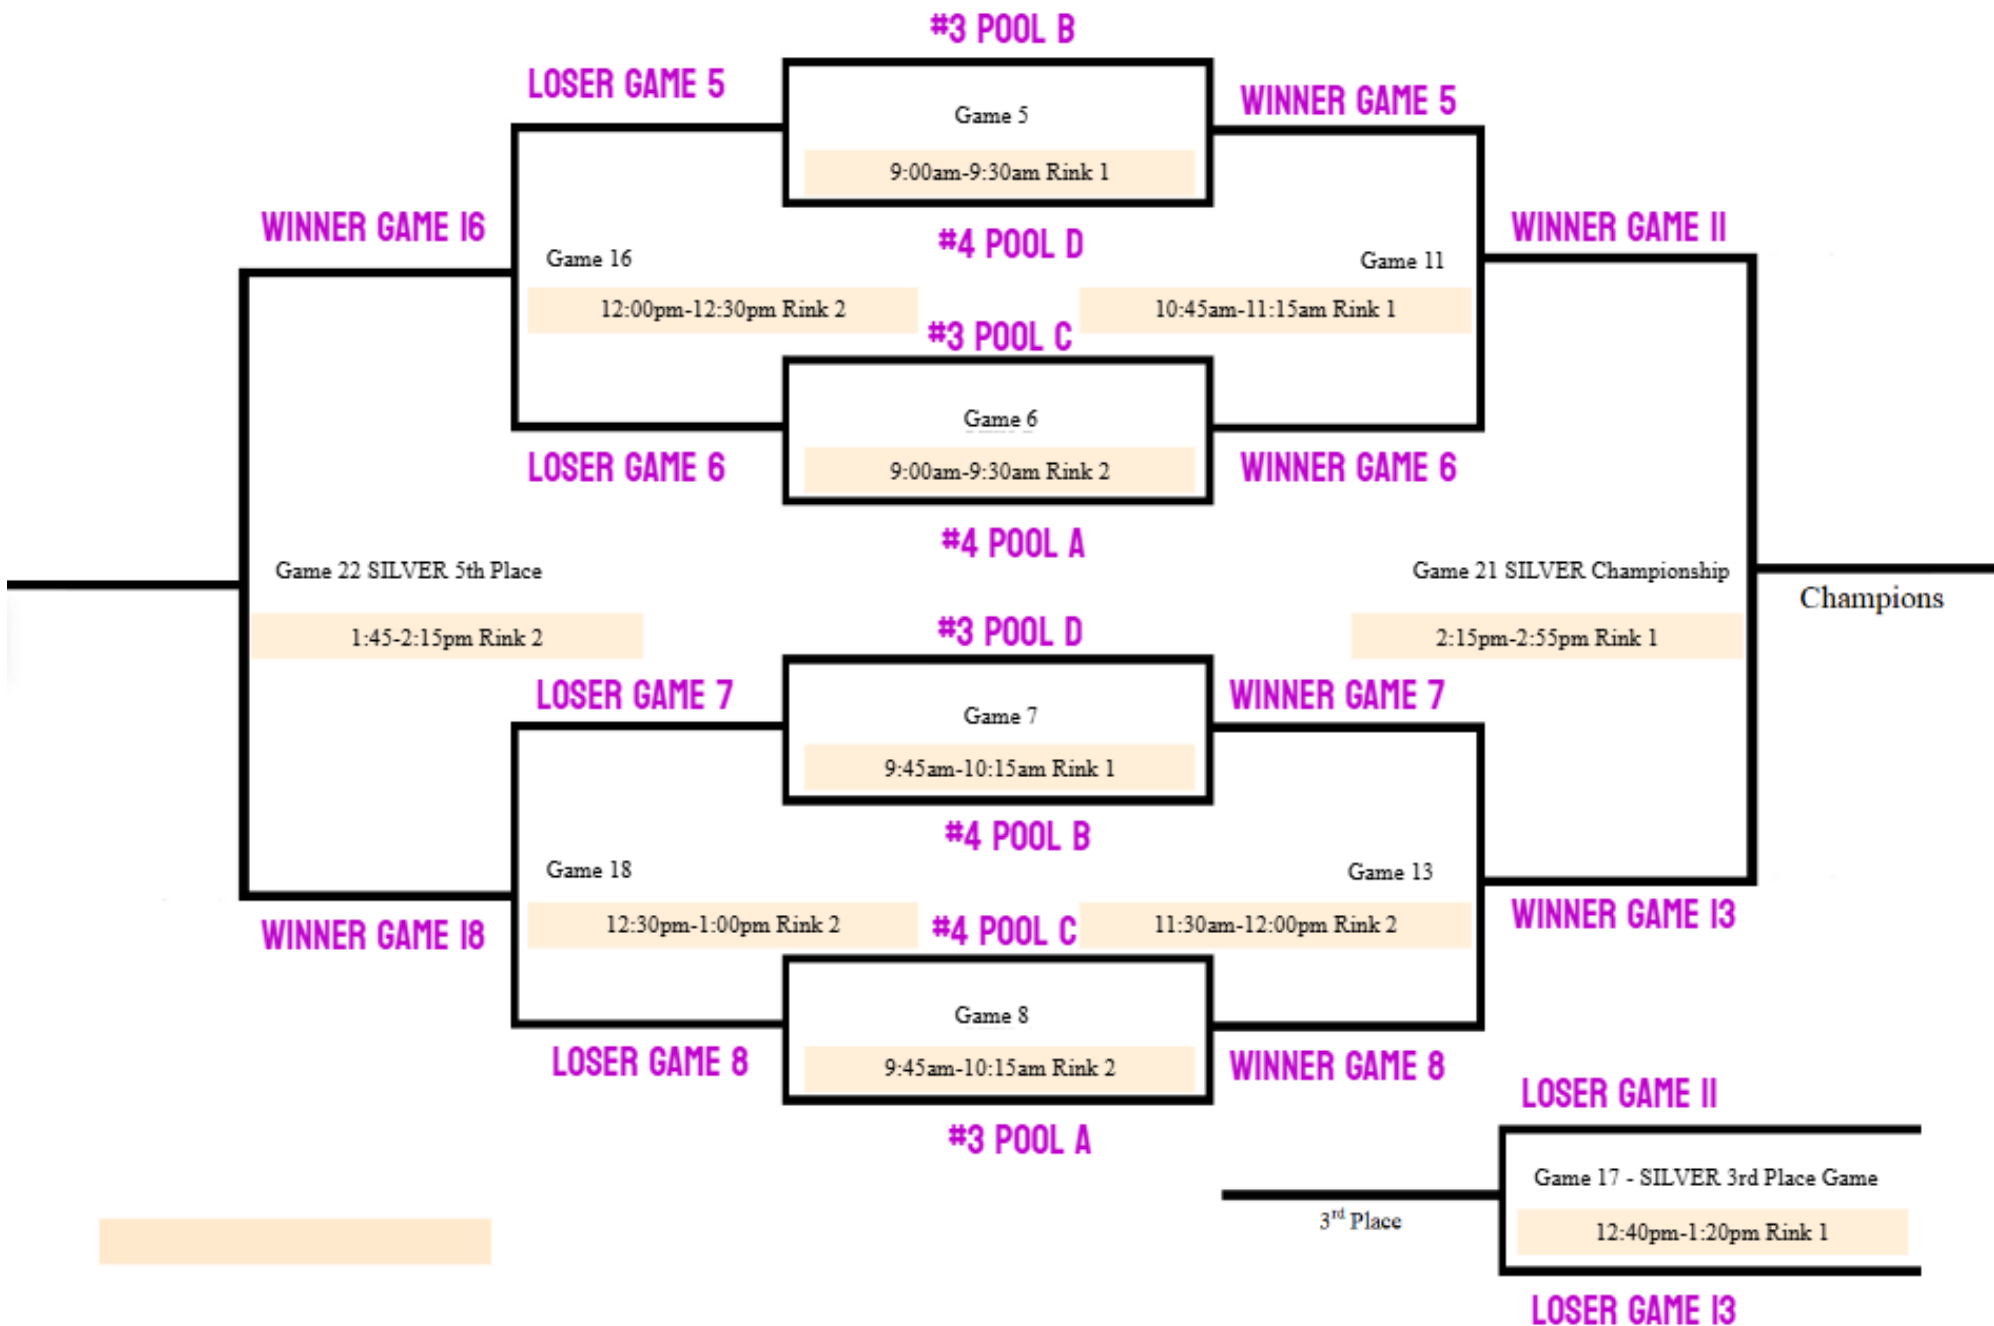

TORNADO ADVANCED MITE TOURNAMENT - SILVER BRACKET