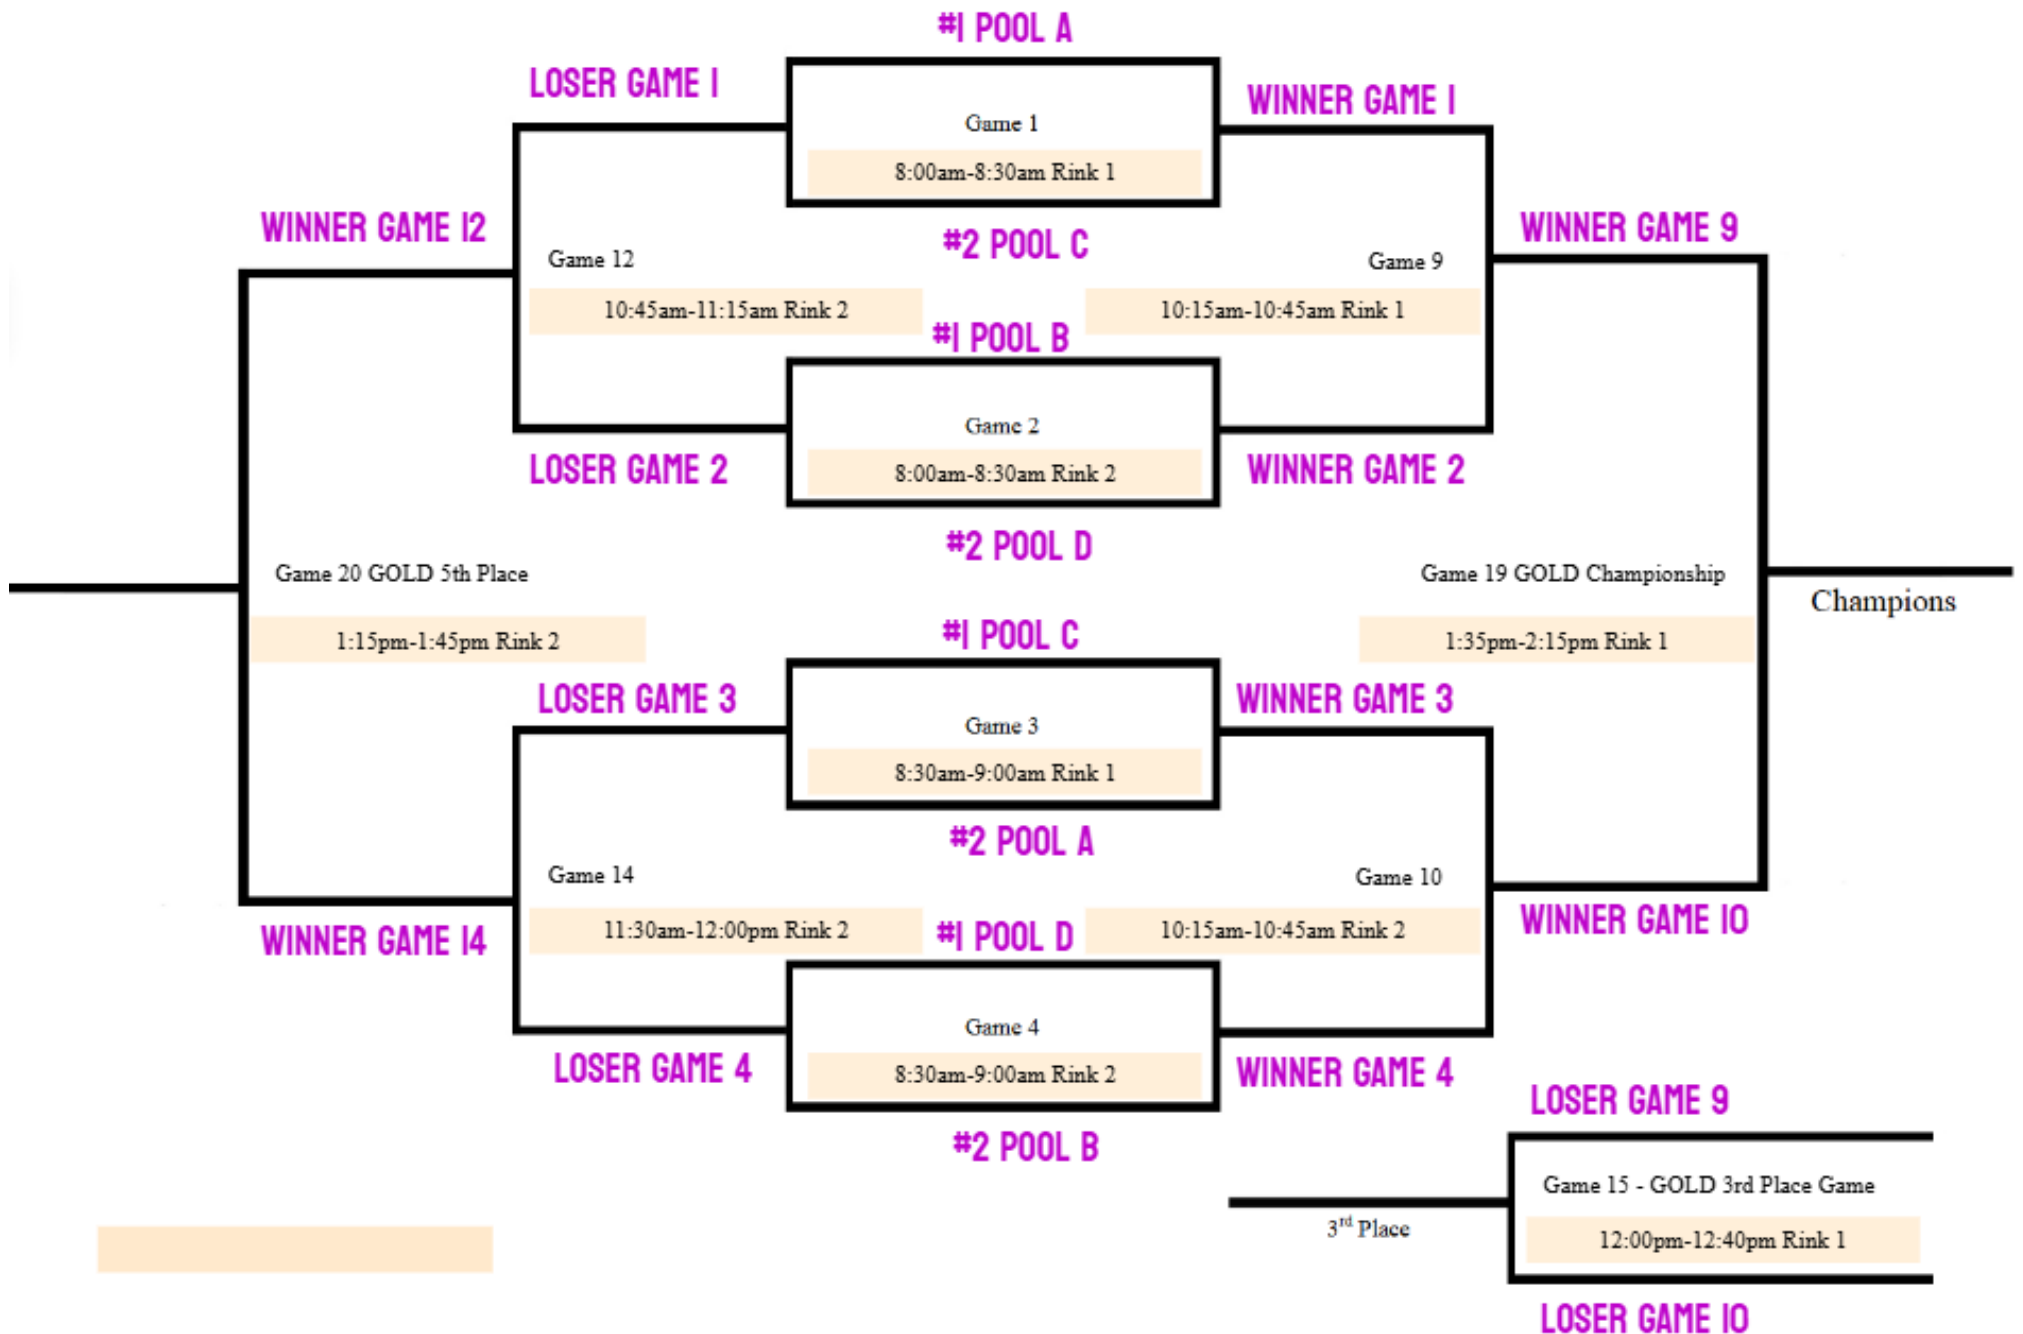

TORNADO ADVANCED MITE TOURNAMENT - GOLD BRACKET