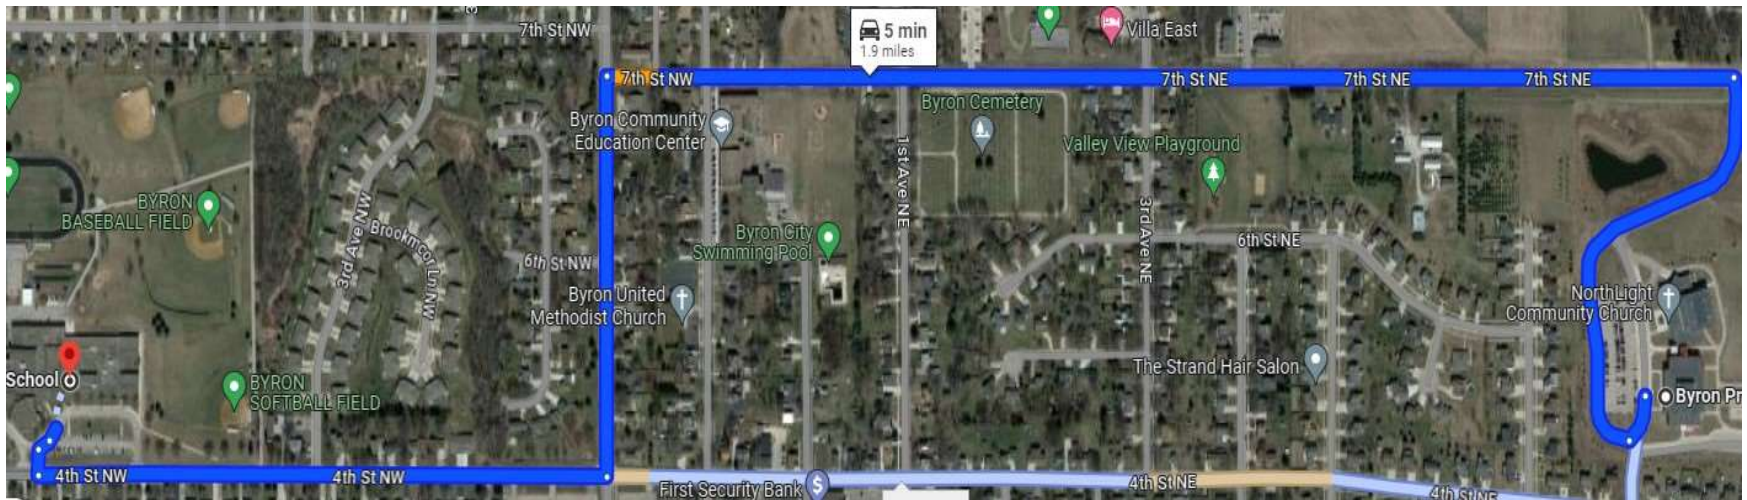

Byron Middle School and Primary School Locations

Byron Middle School

Byron Primary School