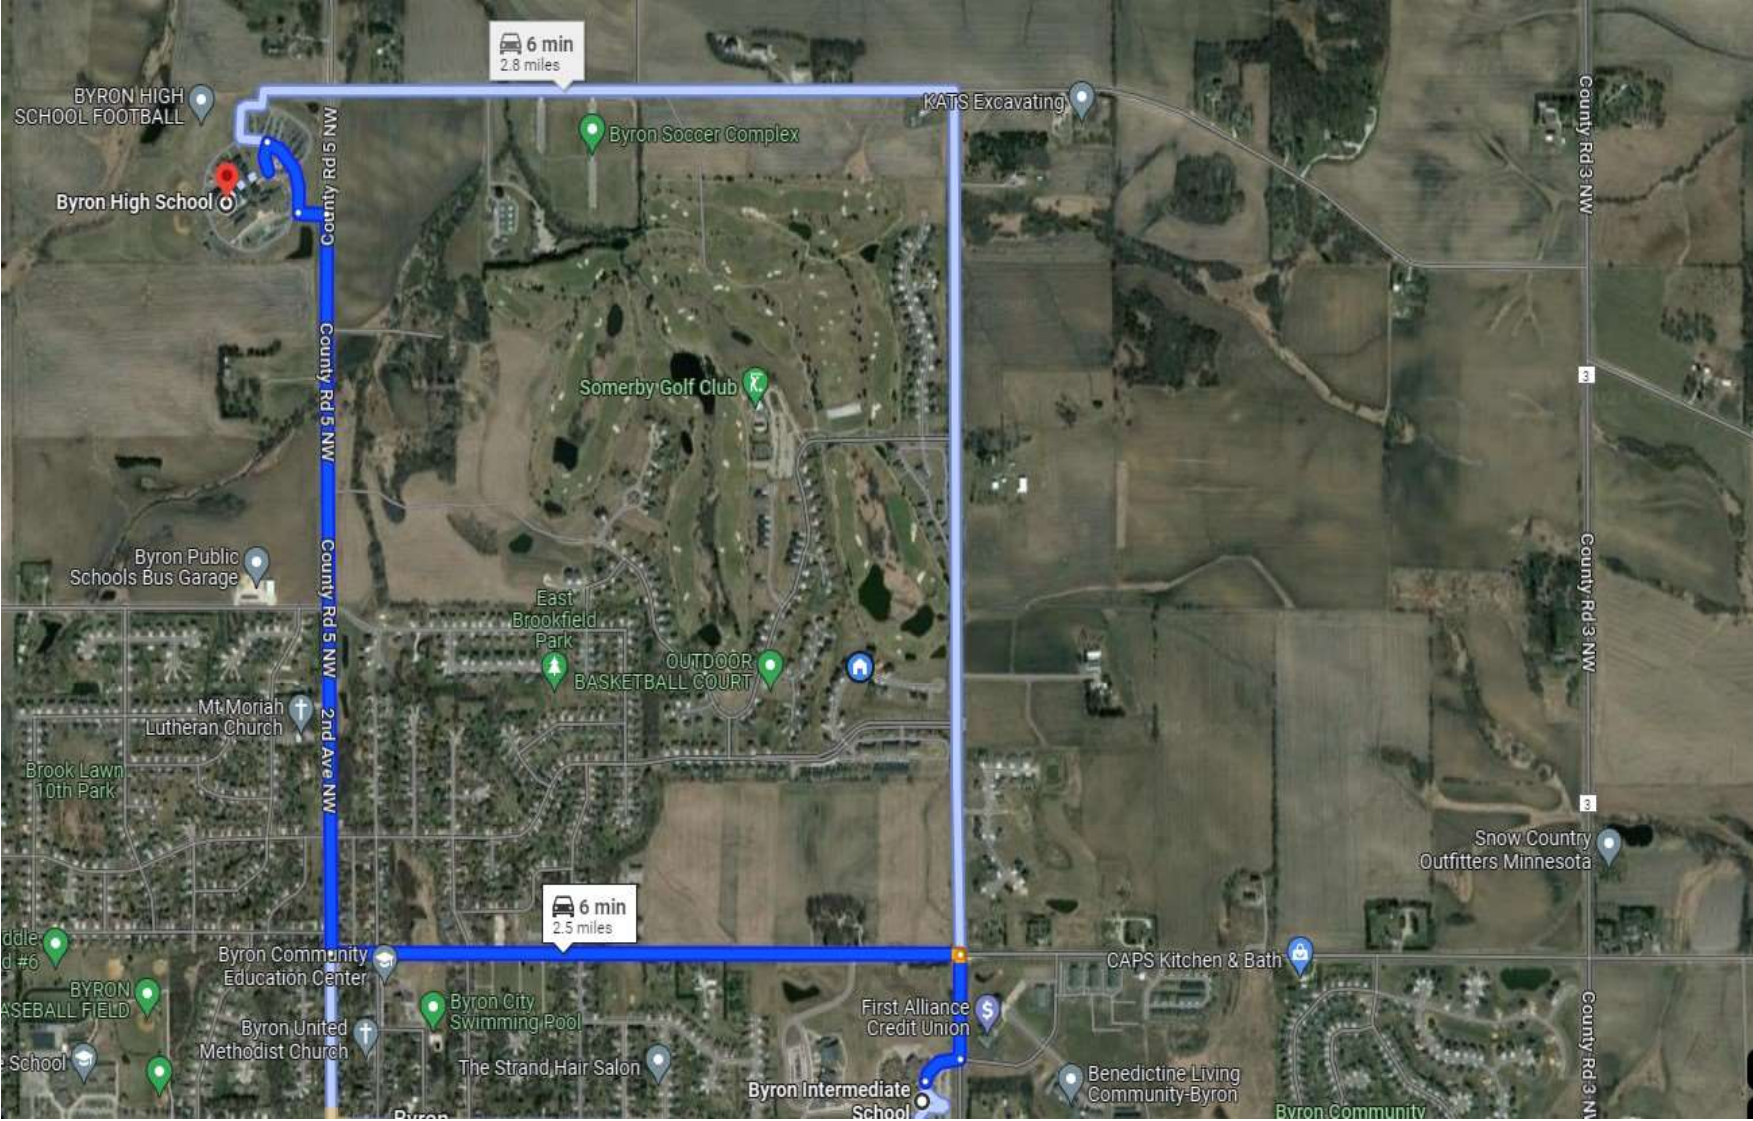

Byron High School and Intermediate School Locations

6 min (2.4 miles)

via 2nd Ave NW and 7th St NW

Fastest route now due to traffic conditions

Byron High School

1887 2nd Ave NW, Byron, MN 55920

- ↑ Head southeast
246 ft _____
- ↪ Turn right toward 2nd Ave NW/County Rd 5 NW
325 ft _____
- ↵ Turn left toward 2nd Ave NW/County Rd 5 NW
236 ft _____
- ↪ Turn right onto 2nd Ave NW/County Rd 5 NW
Continue to follow 2nd Ave NW
1.1 mi _____
- ↵ Turn left onto 7th St NW
1.0 mi _____
- ↪ Turn right onto 10th Ave NE
0.2 mi _____
- ↪ Turn right at Tompkins Dr NE
Destination will be on the right
371 ft _____

Byron Intermediate School

501 10th Ave NE, Byron, MN 55920

6 min (2.5 miles)

via 7th St NE and 2nd Ave NW

Fastest route now due to traffic conditions

Byron Intermediate School

501 10th Ave NE, Byron, MN 55920

↑ Head north toward 10th Ave NE

371 ft _____

↶ Turn left onto 10th Ave NE

0.2 mi _____

↶ Turn left at the 1st cross street onto 7th St NE

1.0 mi _____

↷ Turn right onto 2nd Ave NW

1.1 mi _____