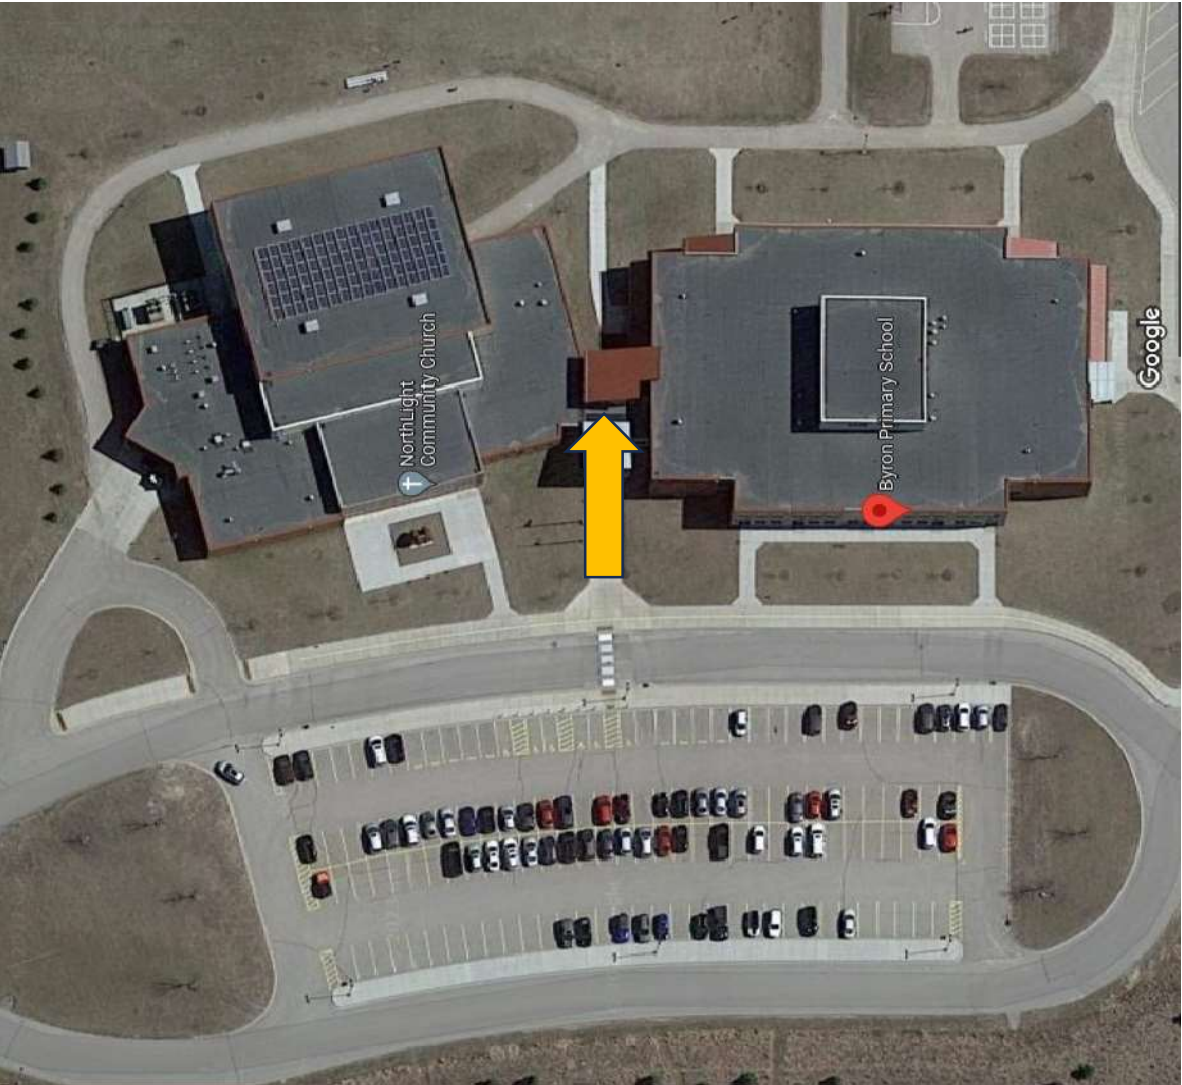

BYRON PRIMARY SCHOOL