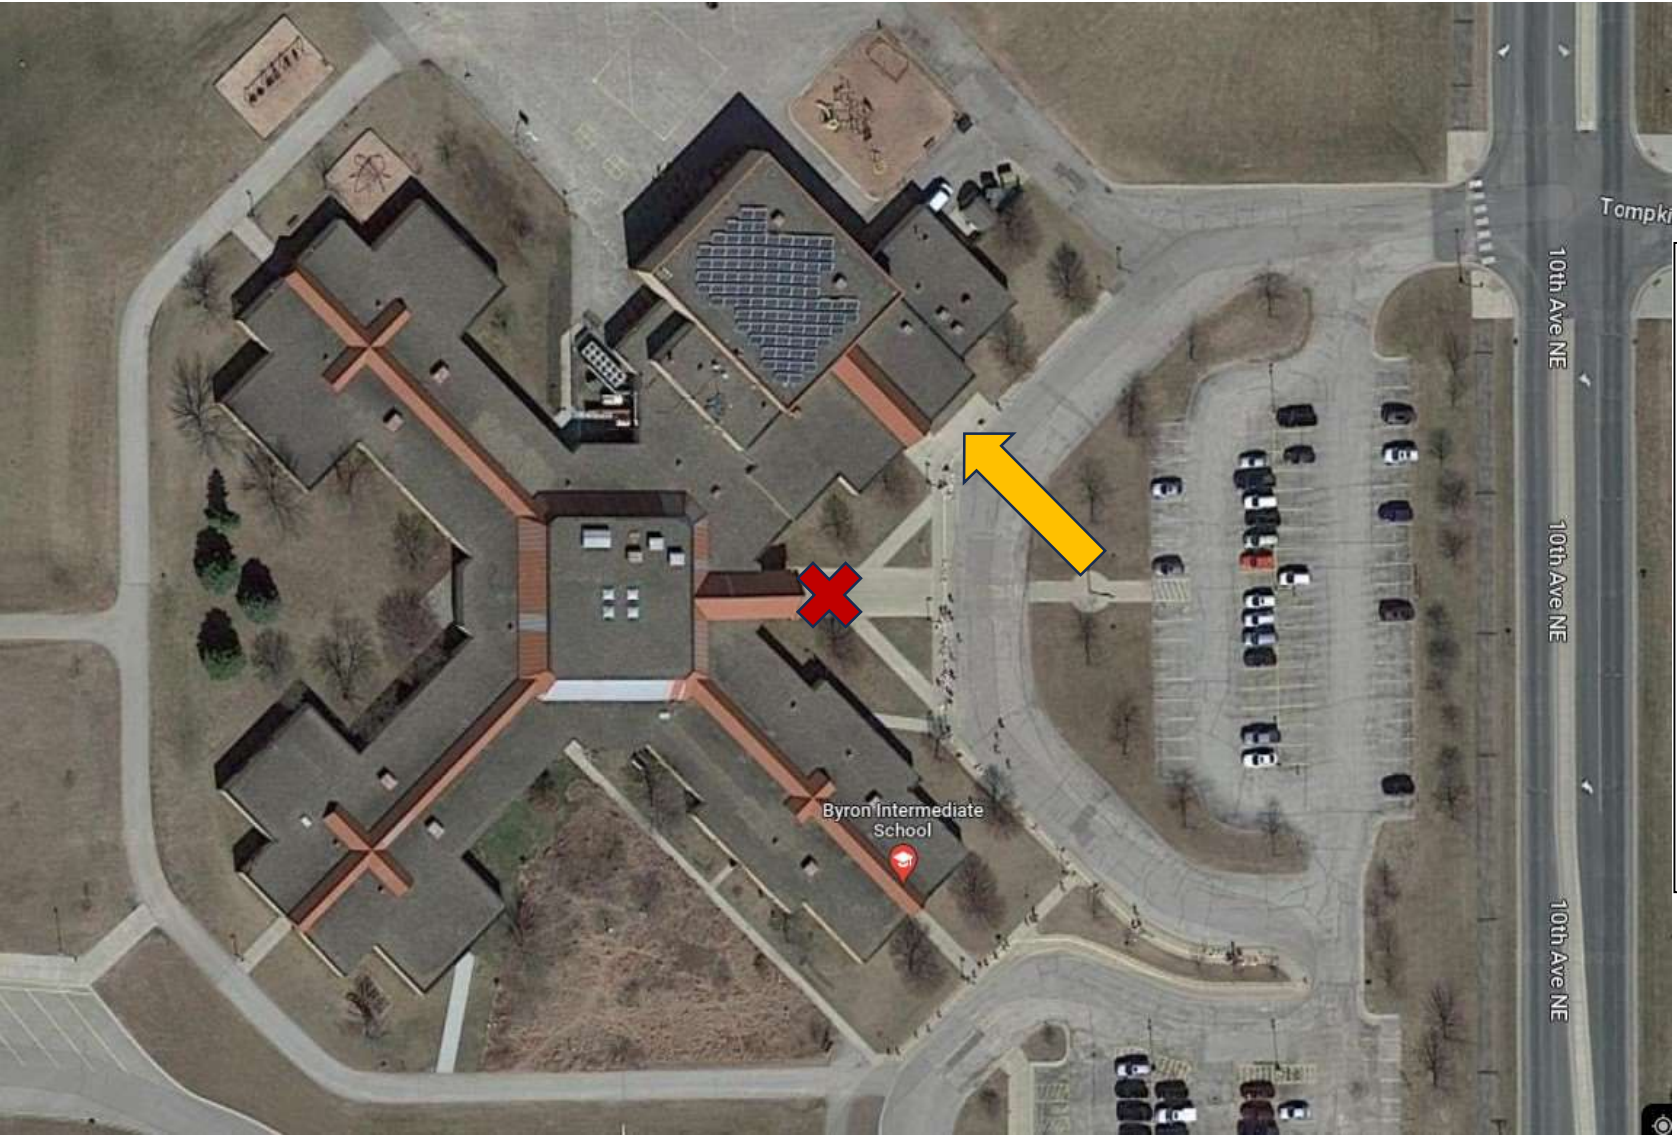

BYRON INTERMEDIATE SCHOOL