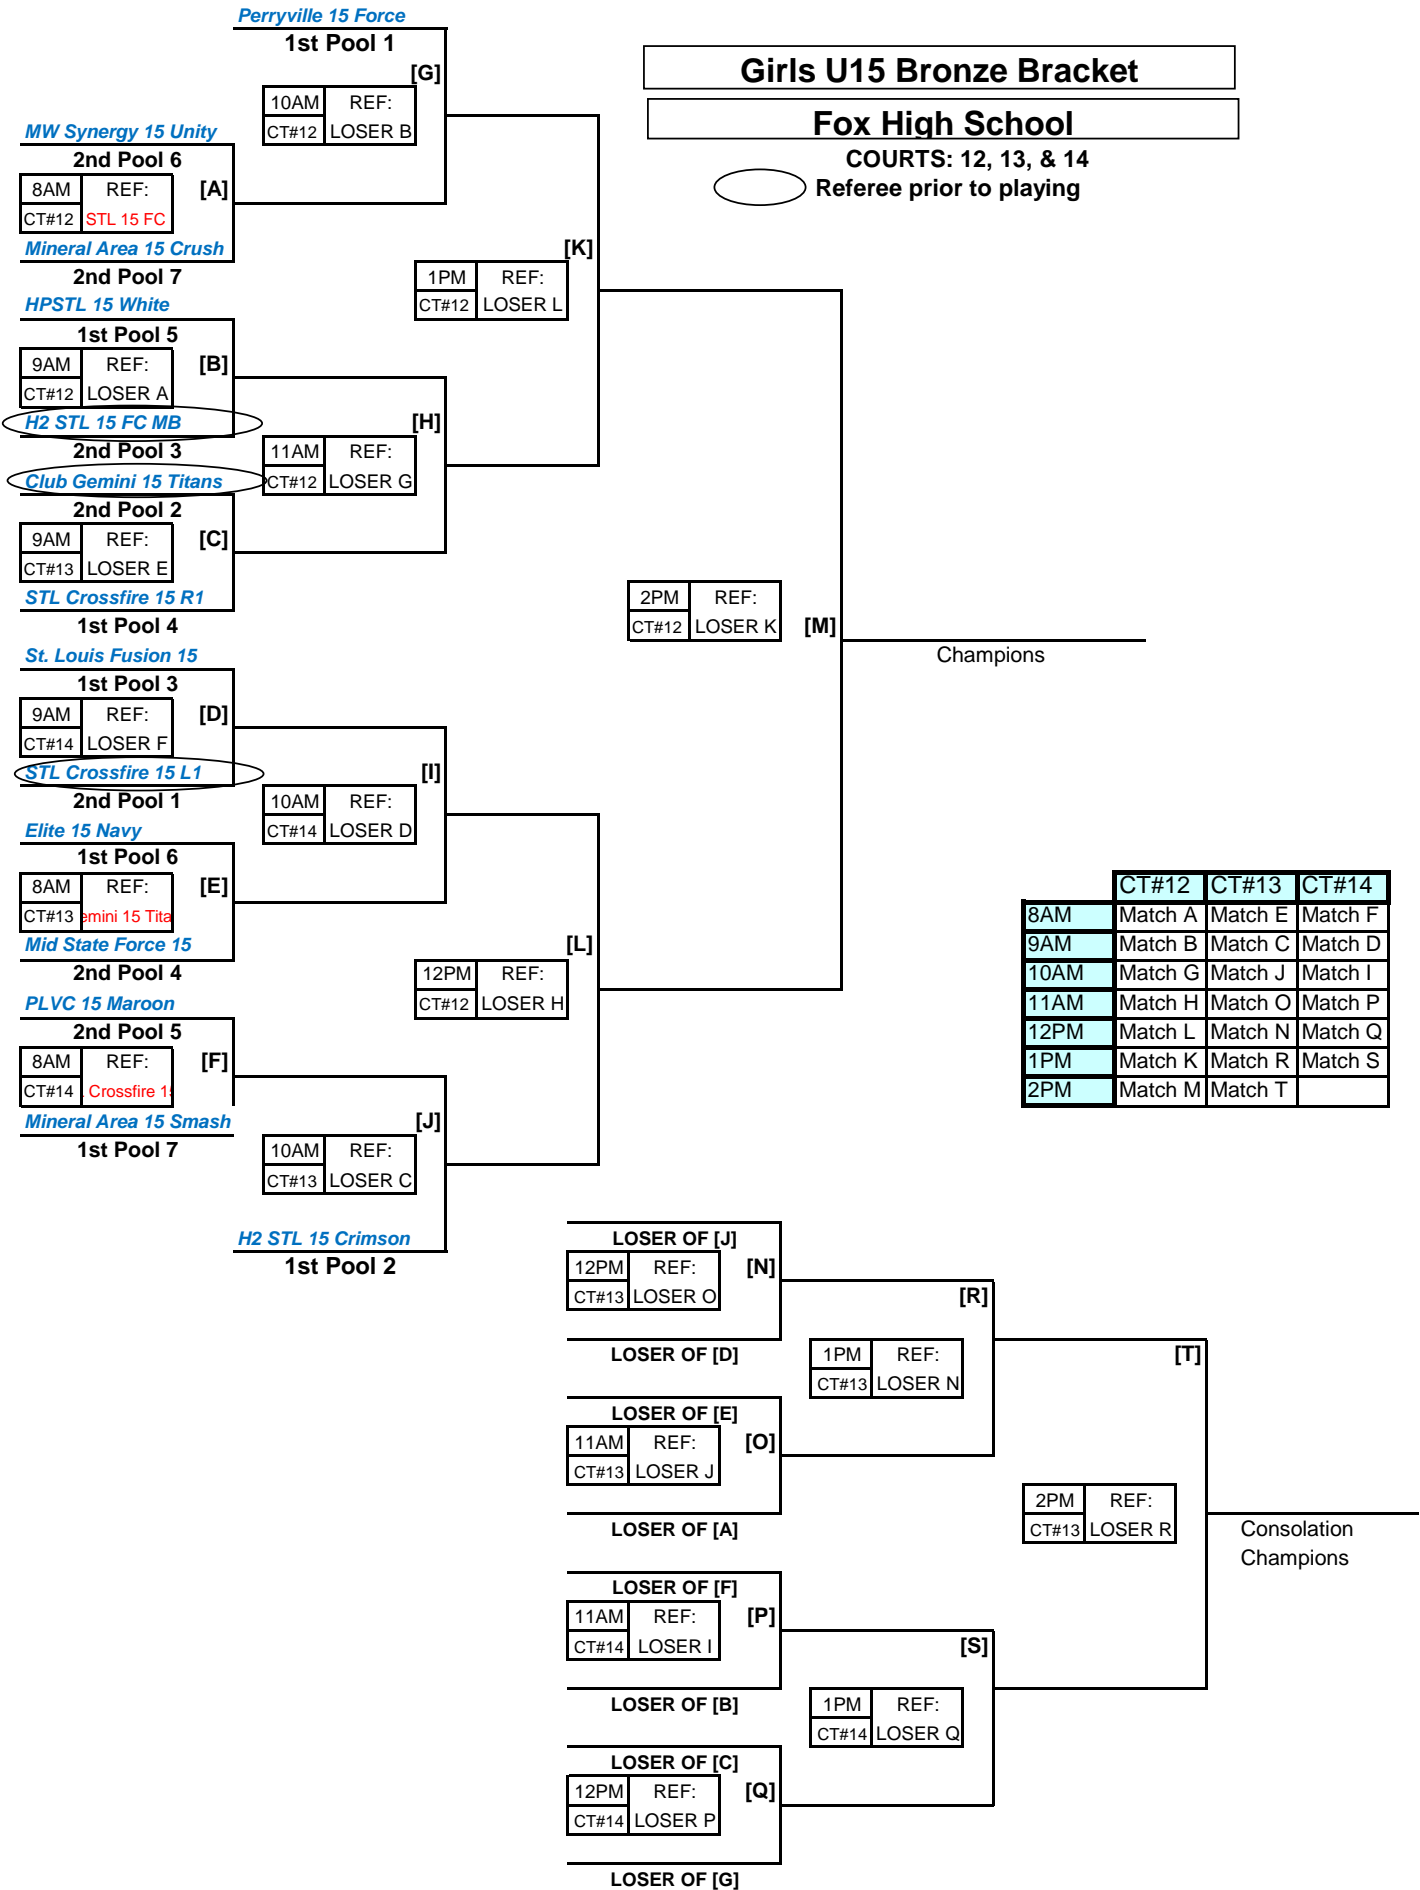

# Girls U15 Bronze Bracket

## Fox High School

COURTS: 12, 13, & 14  
 Referee prior to playing

	CT#12	CT#13	CT#14
8AM	Match A	Match E	Match F
9AM	Match B	Match C	Match D
10AM	Match G	Match J	Match I
11AM	Match H	Match O	Match P
12PM	Match L	Match N	Match Q
1PM	Match K	Match R	Match S
2PM	Match M	Match T	

**Loosing team stays on court to ref next match unless otherwise noted**