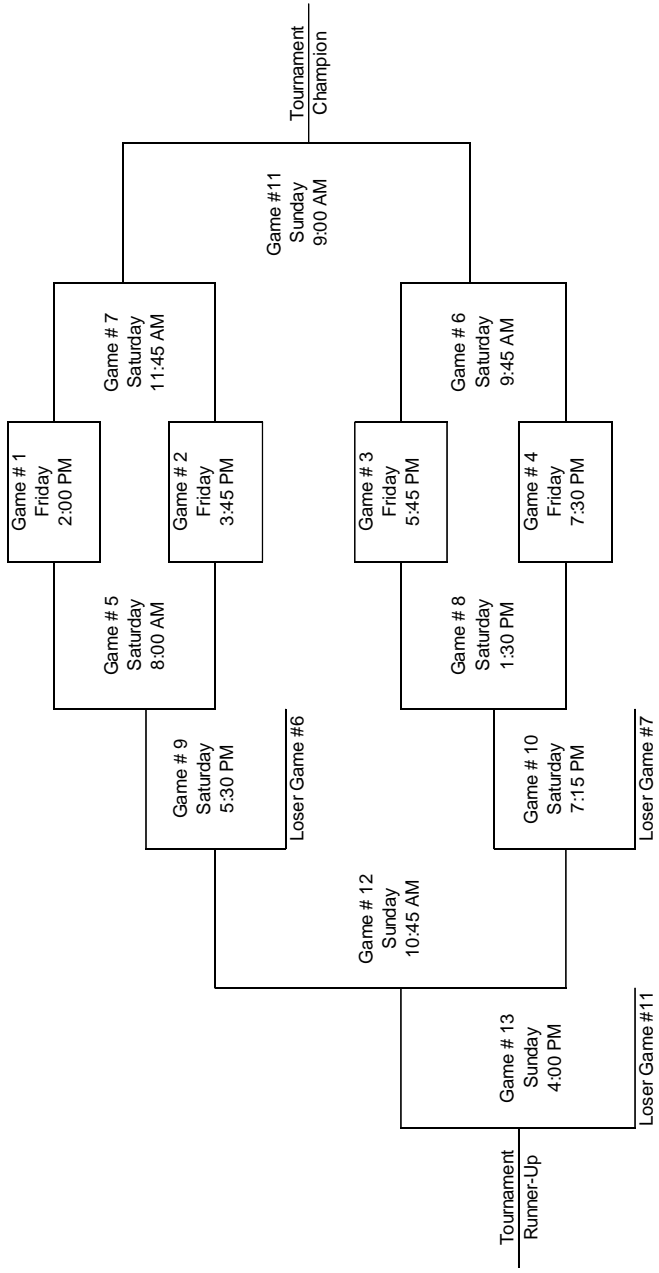

Minnesota Hockey Double Elimination Format
Regions - 2 Teams Advancing

Note: Teams listed first in pairings are "home." Times listed are the "standard" times, but are subject to change. Refer to minnesotahockey.org website for final schedule.

Winner Game #11 Advances as #1 Seed
 Winner Game #13 Advances as #2 Seed