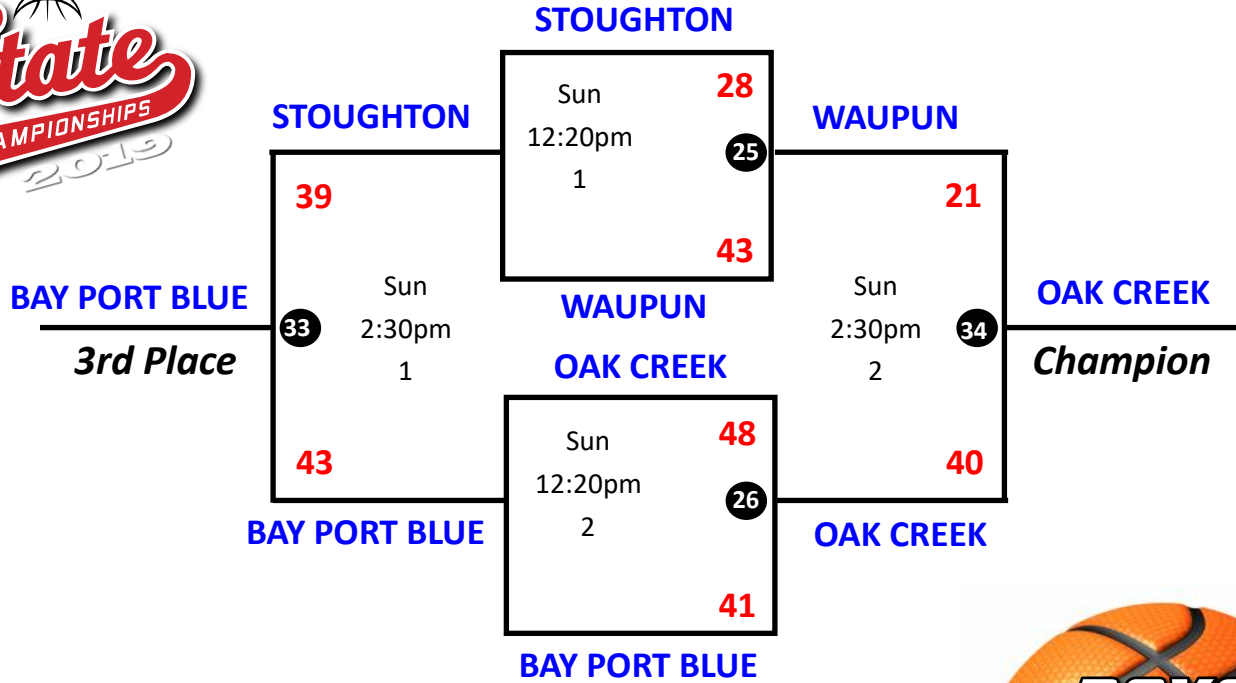

Championship Bracket

Courts 1-4: [VINCENT H.S.](#)