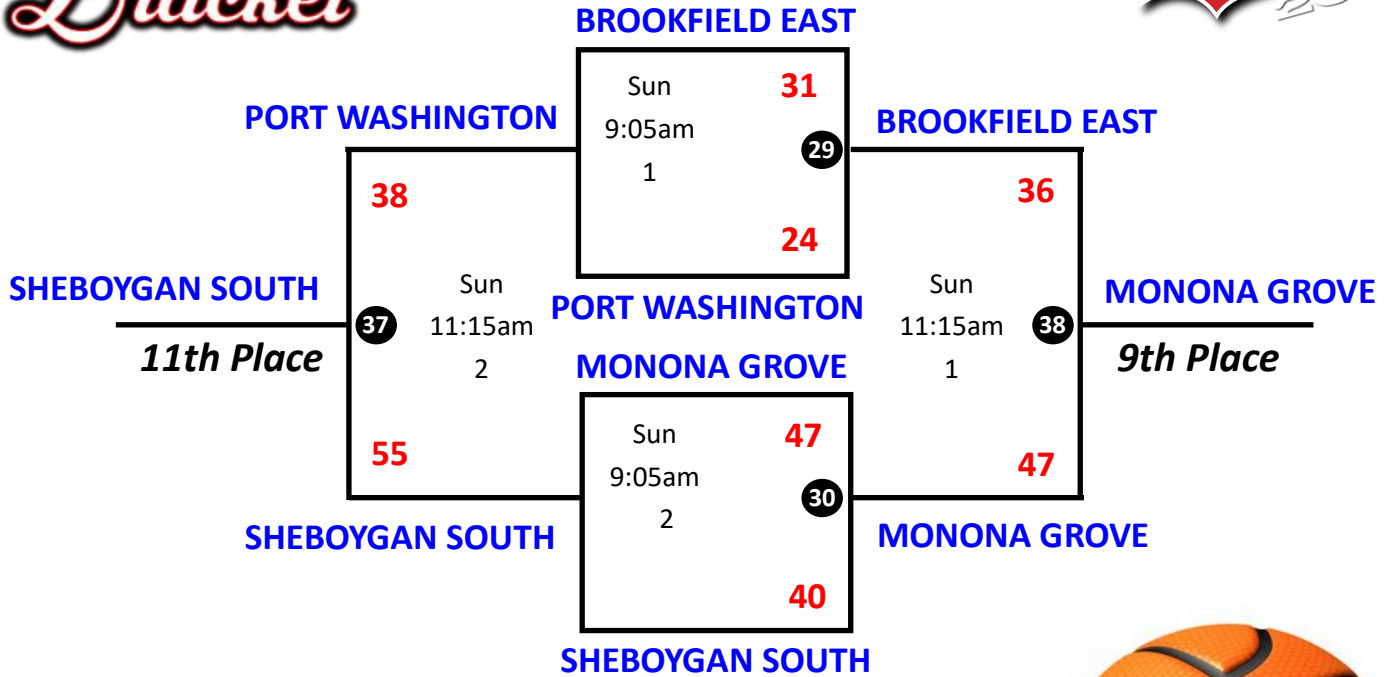

Pool D Schedule

| Game # | Team 1 | Score | Team 2 | Score | Date | Time | Court |
|--------|-----------------|-------|-----------------|-------|------|--------|-------|
| 7 | Muskego-Lawonn | 37 | Waupun | 39 | Sat | 3:35pm | 3 |
| 8 | Hortonville | 27 | Port Washington | 44 | Sat | 3:35pm | 4 |
| 15 | Muskego-Lawonn | 47 | Port Washington | 23 | Sat | 5:45pm | 1 |
| 16 | Hortonville | 19 | Waupun | 48 | Sat | 5:45pm | 2 |
| 23 | Muskego-Lawonn | 44 | Hortonville | 21 | Sat | 7:55pm | 4 |
| 24 | Port Washington | 30 | Waupun | 50 | Sat | 7:55pm | 3 |

Championship Bracket

Courts 1-4: [VINCENT H.S.](#)

Consolation Bracket

Consolation Bracket

Courts 1-4: [VINCENT H.S.](#)