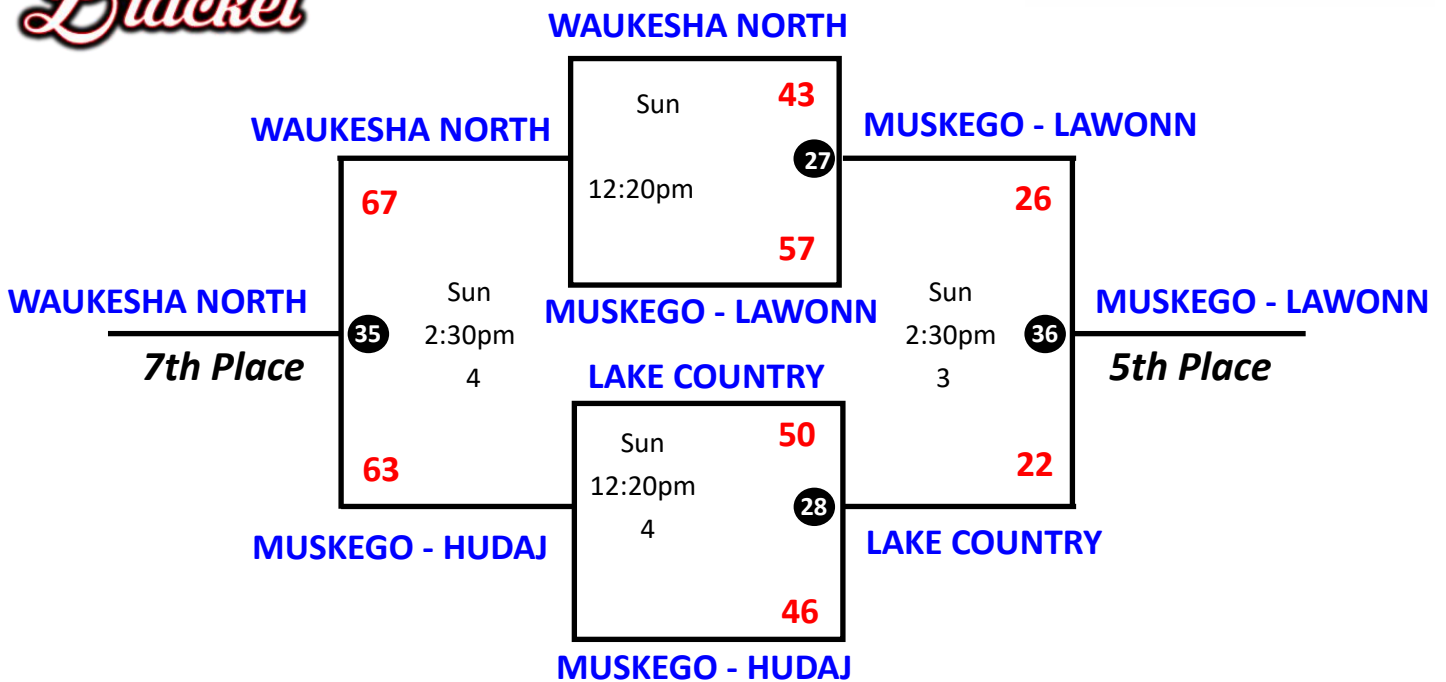

Pool B Schedule

| Game # | Team 1 | Score | Team 2 | Score | Date | Time | Court |
|--------|-----------------|-------|----------------------|-------|------|--------|-------|
| 3 | Bay Port Blue | 62 | Brook. Central White | 29 | Sat | 2:30pm | 3 |
| 4 | Sheboygan South | 45 | Muskego-Hudaj | 46 | Sat | 2:30pm | 4 |
| 11 | Bay Port Blue | 48 | Muskego-Hudaj | 41 | Sat | 4:40pm | 1 |
| 12 | Sheboygan South | 57 | Brook. Central White | 50 | Sat | 4:40pm | 2 |
| 19 | Bay Port Blue | 45 | Sheboygan South | 43 | Sat | 6:50pm | 4 |
| 20 | Muskego-Hudaj | 51 | Brook. Central White | 45 | Sat | 6:50pm | 3 |

Pool C Schedule

| Game # | Team 1 | Score | Team 2 | Score | Date | Time | Court |
|--------|--------------|-------|--------------|-------|------|--------|-------|
| 5 | Lake Country | 42 | Whitnall | 25 | Sat | 3:35pm | 1 |
| 6 | Oak Creek | 51 | Monona Grove | 33 | Sat | 3:35pm | 2 |
| 13 | Lake Country | 60 | Monona Grove | 35 | Sat | 5:45pm | 3 |
| 14 | Oak Creek | 71 | Whitnall | 27 | Sat | 5:45pm | 4 |
| 21 | Lake Country | 24 | Oak Creek | 49 | Sat | 7:55pm | 2 |
| 22 | Monona Grove | 47 | Whitnall | 36 | Sat | 7:55pm | 1 |

Pool D Schedule

| Game # | Team 1 | Score | Team 2 | Score | Date | Time | Court |
|--------|-----------------|-------|-----------------|-------|------|--------|-------|
| 7 | Muskego-Lawonn | 37 | Waupun | 39 | Sat | 3:35pm | 3 |
| 8 | Hortonville | 27 | Port Washington | 44 | Sat | 3:35pm | 4 |
| 15 | Muskego-Lawonn | 47 | Port Washington | 23 | Sat | 5:45pm | 1 |
| 16 | Hortonville | 19 | Waupun | 48 | Sat | 5:45pm | 2 |
| 23 | Muskego-Lawonn | 44 | Hortonville | 21 | Sat | 7:55pm | 4 |
| 24 | Port Washington | 30 | Waupun | 50 | Sat | 7:55pm | 3 |

Championship Bracket

Courts 1-4: [VINCENT H.S.](#)

Consolation Bracket

Consolation Bracket

Courts 1-4: [VINCENT H.S.](#)