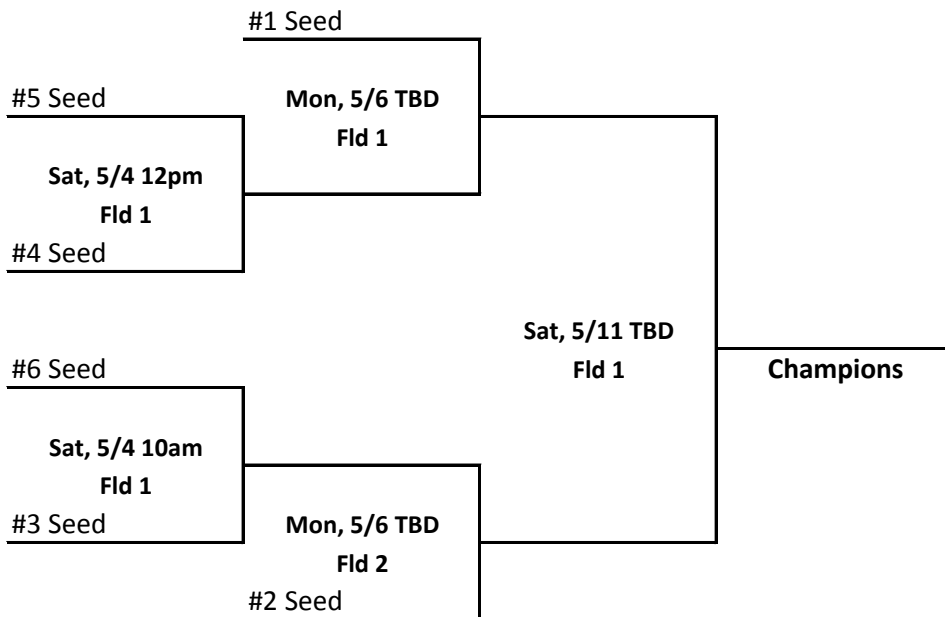

# 10u Division

# 12u Division

**14u:** Game 1 5/6 at 7pm Field 1

**14u:** Game 2 5/8 at 5:30pm Field 1. If necessary, Game 3 at 7:15pm