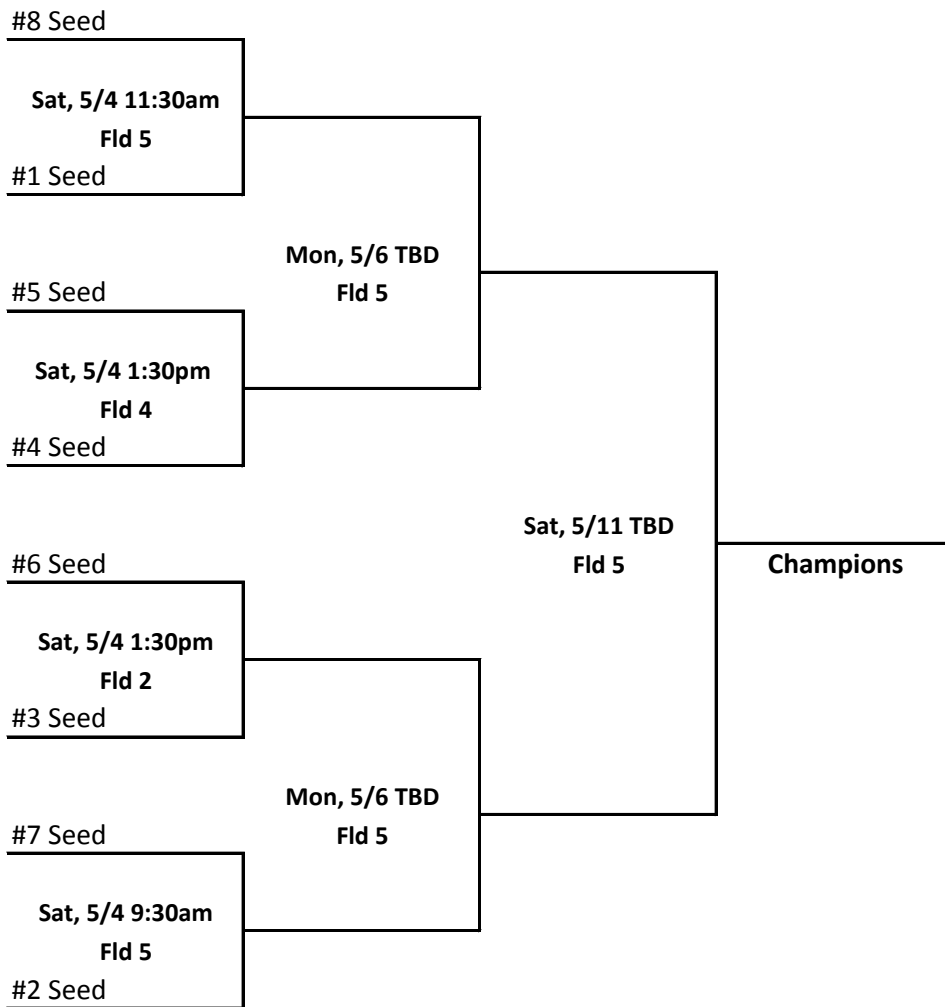

# 10u Division

# 12u Division

**14u:** Game 1 5/6 at 7pm Field 1

**14u:** Game 2 5/8 at 5:30pm Field 1. If necessary, Game 3 at 7:15pm