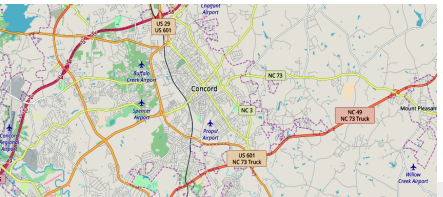

VARSITY TOURNAMENT

WARSITY	Game No.	Day	Time	Teams	Court No.
POOL A	V1	FRIDAY	10:00 am	E1-E5 : North Wake vs. Johnston	2
East 1 (E1) - North Wake					
West 2 (W2) - Asheville	V2	FRIDAY	10:00 am	W2-W4 : Asheville vs. Greensboro	6
East 3 (E3) - Alamance					
West 4 (W4) - Greensboro	V3	FRIDAY	10:00 am	W1-E6 : Cabarrus vs. Wilmington	1
East 5 (E5) - Johnston					
	V4	FRIDAY	10:00 am	E2-E4 : Cary vs. Harnett	5
POOL B					
West 1 (W1) - Cabarrus	V5	FRIDAY	12:30 pm	W2-E3 : Asheville vs. Alamance	2
East 2 (E2) - Cary					
West 3 (W3) - Forsyth	V6	FRIDAY	12:30 pm	E1-W4 : North Wake vs. Greensboro	6
East 4 (E4) - Harnett					
East 6 (E6) - Wilmington	V7	FRIDAY	12:30 pm	E2-W3 : Cary vs. Forsyth	1
	V8	FRIDAY	12:30 pm	W1-E4 : Cabarrus vs. Harnett	5
	V9	FRIDAY	3:00 pm	E3-E5 : Alamance vs. Johnston	2
	V10	FRIDAY	3:00 pm	E1-W2 : North Wake vs. Asheville	6
	V11	FRIDAY	3:00 pm	W3-E6 : Forsyth vs. Wilmington	1
	V12	FRIDAY	3:00 pm	W1-E2 : Cabarrus vs. Cary	5
	V13	FRIDAY	5:30 pm	W4-E5 : Greensboro vs. Johnston	2
	V14	FRIDAY	5:30 pm	E1-E3 : North Wake vs. Alamance	6
	V15	FRIDAY	5:30 pm	E4-E6 : Harnett vs. Wilmington	1
	V16	FRIDAY	5:30 pm	W1-W3 : Cabarrus vs. Forsyth	5
	V17	SATURDAY	10:00 am	W2-E5 : Asheville vs. Johnston	2
	V18	SATURDAY	10:00 am	E3-W4 : Alamance vs. Greensboro	6
	V19	SATURDAY	10:00 am	E2-E6 : Cary vs. Wilmington	1
	V20	SATURDAY	10:00 am	W3-E4 : Forsyth vs. Harnett	5
	V21	SATURDAY	1:00 pm	SEMIFINAL - Pool Seeds A1 vs. B2	6
	V22	SATURDAY	1:00 pm	SEMIFINAL - Pool Seeds B1 vs. A2	5
	V23	SATURDAY	4:00 pm	CHAMPIONSHIP - Winners 21 and 22	2