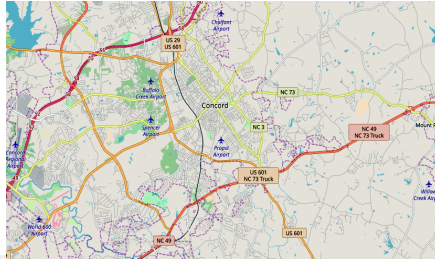

10 Amber Barker
27 Makalie Beaver
31 Madison Desrosiers
2 Anna Gambrell
4 Hannah Kayali
18 Jordan Pracht
1 Casey Ray
9 Kylie Ray
7 Jenna Rider

Forsyth

Head Coach Carla Brinkley
Asst. Coach David Hooker
Asst. Coach Jeana Wilson