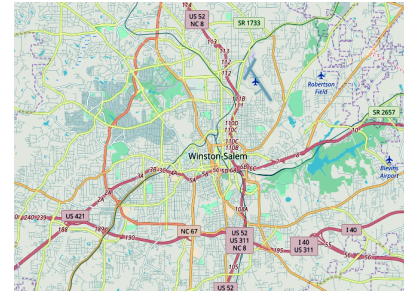

Triad Division

Forsyth

Head Coach	Suzanne West	15	Sienna Achterberg
Asst. Coach	Cheryl Martin	18, L22	Emily Conrad
		19	Kendra Finley
		6	Aryn Gumpert
		23	Rachel Jacobs
		8	Breann Martin
		25	Isabella Ruiz
		7	Elianna Ruperto
		1	Camilla Summers
		4	Miriam West