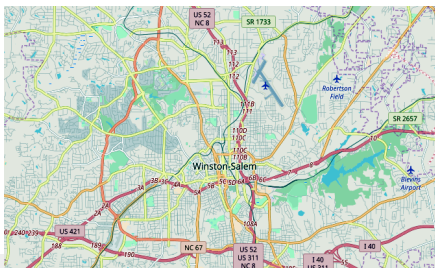

9 Breanna Adamick
15 Kaleigh Bethea
7, L 33 Ashlyn Brinkley
3 Esther Helm
11 Jady Hooker
1 Lauren Lindsay
4, L 44 Megan McHenry
6 Olivia Ney
30 Jenna White
5 Calleigh Wilson