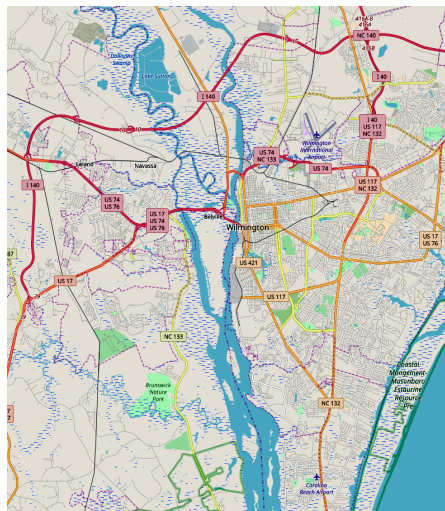

Wilmington

Head Coach	Marty Sw an	15	Rylie Adams
		9	Emily Batts
		6	Grace Covington
		20	Ella Grace Elmore
		11	Pasey Hodges
		38	Reese Hodges
		12	Ella LeRay
		14	Addie Norman
		22	Sydney Norman
		16	Gabrielle Pait
		8	Caroline Roberts
		19	Allie Seay
		17	Hadyn Small
		3	Sophia Strahan
		13	Isabella Strahan
		2	Lillian Sw an
		18	Lacy Thompson
		10	Lily Woods