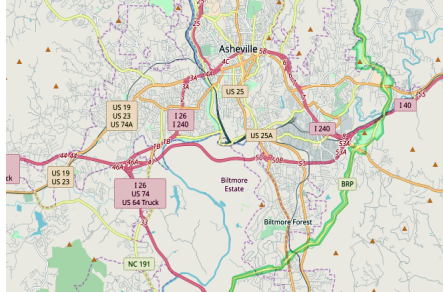

Western Conference

Metro-Mountain Division

Asheville

Head Coach Kami Watt

- 12
- 15
- 33
- 16
- 8
- 13
- 14
- 18 / 1
- 30

- Karlie Bugg
- Rachel Clark
- Ciara Duncan
- Katherine Grady
- India Carlstrom
- Rylee Watkins
- Kirsten Watt
- Sophie Yarborough
- Avri Yarborough

Cabarrus

Head Coach Shaw na Wilson
Asst. Coach Carl Gambrell
Asst. Coach Lee Dupre

- 14
- 19
- 17
- 24
- 15
- 23
- 8
- 34

- Bailey Beaver
- Alayna Collins
- Morgan Cone
- Nadia Delacruz
- Shayla Hatley
- Bethany Hogan
- Karlie Walters
- Alauna Wilson