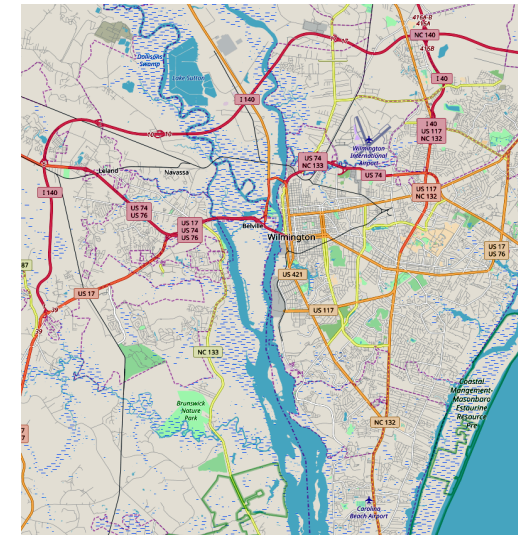

1 Harrison Barber
23 Ethan Barber
15 Gerald Batts
22 Davidson Good
4 Ethan Graves
11 Ezra Heinberg
5 Matthew landoli
31 Corbin Rosenbaum
12 Noah Sibbett
88 Luke Smith
10 Elijah Smith
99 Brantley Springer
19 Evan Stallings
2 Tyler Still
8 Zackery Still
7 Raymond Still
0 Philip Strickland
9 Andrew Tate