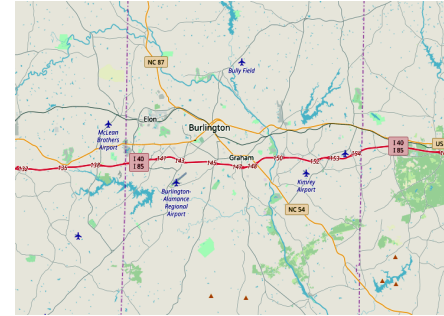

JV TOURNAMENT

JV	Game No.	Day	Time	Teams	Court No.
POOL A	JV1	FRIDAY	10:00 am	TL1-MM2: North Wake vs. Cabarrus	7
Triangle 1 (TL1) - North Wake					
Metro Mtn 2 (MM2) - Cabarrus	JV2	FRIDAY	10:00 am	TD1-CP2: Forsyth vs. Cary	8
Triad 1 (TD1) - Forsyth					
Coastal Plain 2 (CP2) - Cary	JV3	FRIDAY	11:30 am	CP1-TD2: Wilmington vs. Greensboro	7
POOL B	JV4	FRIDAY	11:30 am	MM1-TL2: Asheville vs. Alamance	8
Coastal Plain 1 (CP1) - Wilmington					
Triad 2 (TD2) - Greensboro	JV5	FRIDAY	1:00 pm	TD1-MM2: Forsyth vs. Cabarrus	7
Metro Mtn 1 (MM1) - Asheville					
Triangle 2 (TL2) - Alamance	JV6	FRIDAY	1:00 pm	TL1-CP2: North Wake vs. Cary	8
	JV7	FRIDAY	2:30 pm	MM1-TD2: Asheville vs. Greensboro	7
	JV8	FRIDAY	2:30 pm	CP1-TL2: Wilmington vs. Alamance	8
	JV9	FRIDAY	4:00 pm	TL1-TD1: North Wake vs. Forsyth	7
	JV10	FRIDAY	4:00 pm	CP2-MM2: Cary vs. Cabarrus	8
	JV11	FRIDAY	5:30 pm	CP1-MM1: Wilmington vs. Asheville	7
	JV12	FRIDAY	5:30 pm	TL2-TD2: Alamance vs. Greensboro	8
	JV13	SATURDAY	10:30 am	Pool Seeds A4 vs. B4	10
	JV14	SATURDAY	11:30 am	ROUND 1 - Pool Seeds A2 vs. B3	2
	JV15	SATURDAY	11:30 am	ROUND 1 - Pool Seeds B2 vs. A3	1
	JV16	SATURDAY	1:30 pm	SEMIFINAL - Pool A1 vs. JV14 or JV15 Winner	7
	JV17	SATURDAY	1:30 pm	SEMIFINAL - Pool B1 vs. JV14 or JV15 Winner	8
	JV18	SATURDAY	3:30 pm	CHAMPIONSHIP - Winners 16 and 17	6

Triangle Division

Alamance

Head Coach Russell Doss

- 4 Jaiden Ariel
- 28 Ava Drye
- 17 Hannah Cable
- 3 Jessica Cable
- 32 Sidney Clay Moser
- 83 Emily Herter
- 10 Jenae Kern
- 30 Grace Moore
- 43 Alley Morris
- 6 Grace Royer

North Wake

Head Coach Kristi Walston