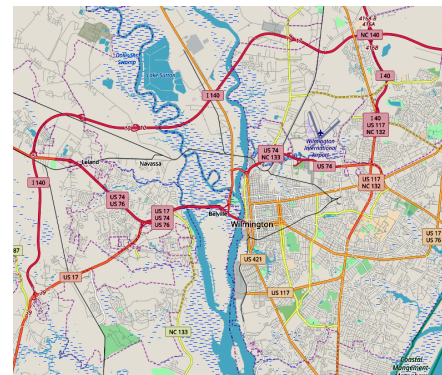

Wilmington

Head Coach	Randy Siegel	11	Angel Batts
		22	Carman Beard
		14	Emma Hemingway
		20	Abby Hillman
		13	Erzsebet Kardos
		27	Brooke Moyers
		10	Madison Redmond
		3	Lyric Robinson
		7	Lily Siegel
		17	Samantha Smith
		19	Taylor Thompson
		21	Haneen Wilson