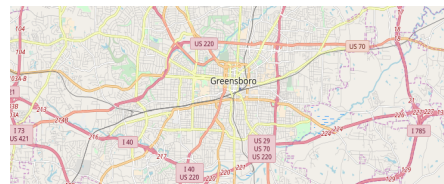

Greensboro

Head Coach	Julie Ames	7	Katie Esses
Asst. Coach	Joe Ames	12	Brenda Harris
Asst. Coach	Chad Slagg	2	Grace Strader
		27	Maddie Smith
		1	Jeanna Hauk
		8	Abby Conrad
		18	Anna Fuller
		31	Leksi Ames