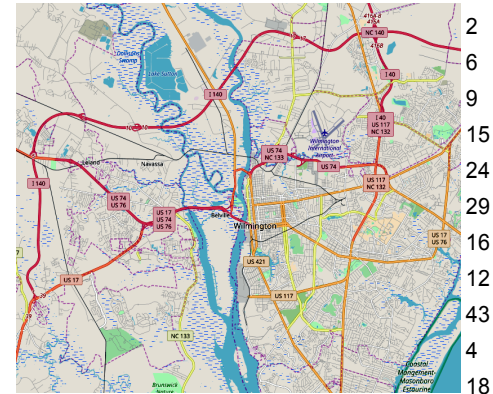

- 8 Abby Andrews
- 5 Mary Alice Brinkley
- 2 Caroline Butts
- 6 Abby Graddon
- 9 Makayla Greco
- 15 Lily Jaski
- 24 Olivia Johnson
- 29 Mackenzie Libbert
- 16 Naomi Nason
- 12 Lindsay Norman
- 43 Isabella Pipkin
- 4 Nevaeh Robinson
- 18 Heather Thompson

MIDDLE SCHOOL TOURNAMENT

MIDDLE SCHOOL	Game No.	Day	Time	Teams	Court No.
POOLA	MS1	FRIDAY	10:00 am	CP1-TL2: Cary vs. Alamance	10
Triangle 1 (TL1) - North Wake					
West 2 (W2) - Asheville	MS2	FRIDAY	11:30 am	CP2-W2: Wilmington vs. Asheville	10
Coastal Plain 2 (CP2) - Wilmington					
	MS3	FRIDAY	1:00 pm	W1-TL2: Forsyth vs. Alamance	10
POOLB	MS4	FRIDAY	2:30 pm	TL1-W2: North Wake vs. Asheville	10
West 1 (W1) - Forsyth					
Triangle 2 (TL2) - Alamance	MS5	FRIDAY	4:00 pm	CP1-W1: Cary vs. Forsyth	10
Coastal Plain 1 (CP1) - Cary					
	MS6	FRIDAY	5:30 pm	TL1-CP2: North Wake vs. Wilmington	10
	MS7	SATURDAY	10:00 am	ROUND 1 - Pool Seeds B2 vs. A3	7
	MS8	SATURDAY	10:00 am	ROUND1 - Pool Seeds A2 vs. B3	8
	MS9	SATURDAY	12:00 pm	SEMIFINAL - Pool A1 vs. MS7 or MS8 Winner	7
	MS10	SATURDAY	12:00 pm	SEMIFINAL - Pool B1 vs. MS7 or MS8 Winner	8
	MS11	SATURDAY	1:00 pm	Losers - MS7 vs. MS8	1
	MS12	SATURDAY	2:00 pm	CHAMPIONSHIP - Winners 9 and 10	2