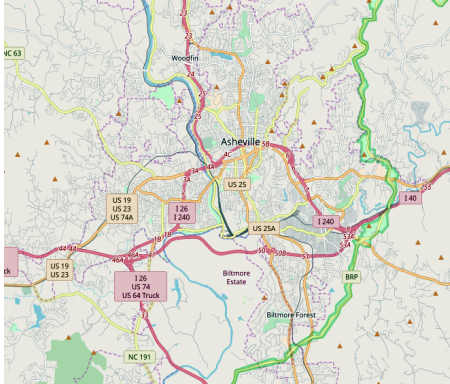

Western Conference

Asheville

Head Coach	Glenna Toney	20 / 00	Sarah Cain
		39	Laina Cope
		29	Caroline Goforth
		19	Abby Goforth
		27	Mia Hansen
		47	Kendall Ledbetter
		36	Lila Malloy
		26	Meredith McCall
		11	Madison Smith
		25	Kaylan Watt
		10	Layla Zehr
		24	Sarah-Kate Rooney