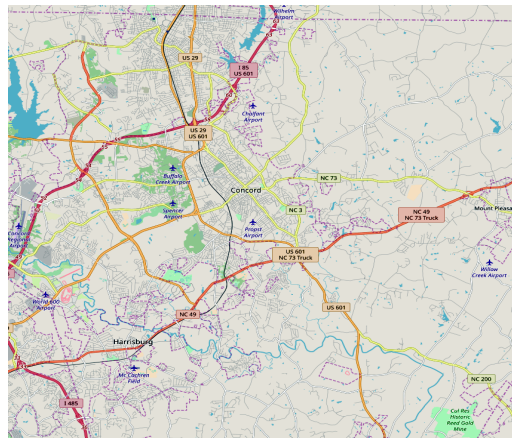

Cabarrus

Head Coach John Frey
Asst. Coach Peter Williams