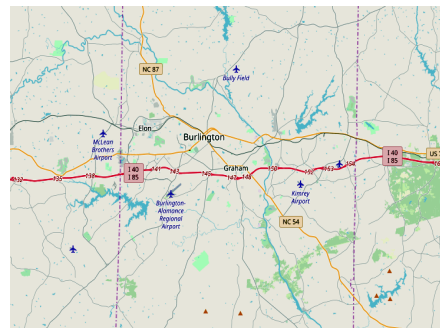

Triangle Division

Alamance

Head Coach	Russell Doss	8	Kristen Ariel
		7	Abigail Cline
		38	Leanne Duggins
		12	Juliana Foster
		21	Lanie Hartley
		4	Sarah Jackson
		14	Sage LaTour
		33	Mallory Moser
		1	Sarah Sargeson
		10	Grace Stephens