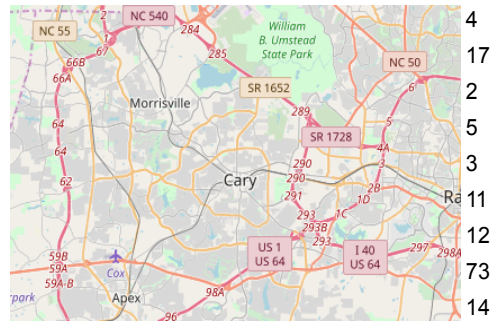

Junior Varsity Volleyball

Eastern Conference

Coastal Plain Division

Cary

Head Coach Matthew King

- 24 India Carlstrom
- 4 Ella Decasas
- 17 Jamie King
- 2 Mattie King
- 5 Rachel Lovin
- 3 Bethany McLeod
- 11 Megan Proctor
- 12 Faith Rezentes
- 73 Grace Scholl
- 14 Aurora Starks