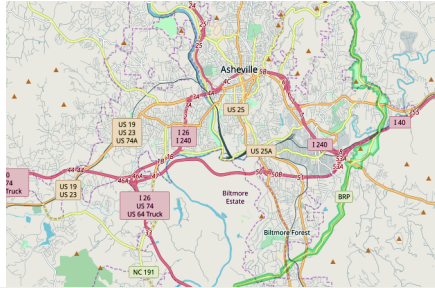

Western Conference

Asheville

Head Coach Brenda Watt

3 Elizabeth Dolan
23 Hannah Dwyer
9 / 00 Sydney Howard
25 Rebekah Lanning
22 Kaitlyn Ledbetter
21 Alea Morgan
17 Cailey Norton
32 Samantha Worthy
28 Sarah Yoder

Cabarrus

Head Coach Carl Gambrell
Asst. Coach Lee Dupre