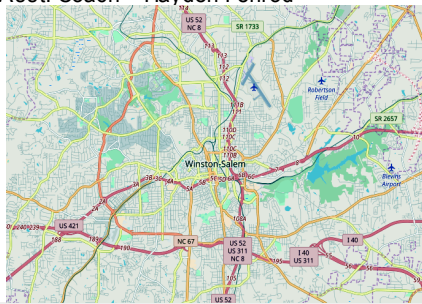

Forsyth

Head Coach	Shelly Wyramon	7	Sophia Summers
Asst. Coach	Hayden Penrod	18	Reese Ney
		9	Emma Pendleton
		32	Reagan Fowler
		15	Rachel Petusky
		30	Faith Stegall
		20	Katie McHenry
		1	Kimberly Wyramon
		3, L 11	Lucy Penrod
		21	Victoria Richardson