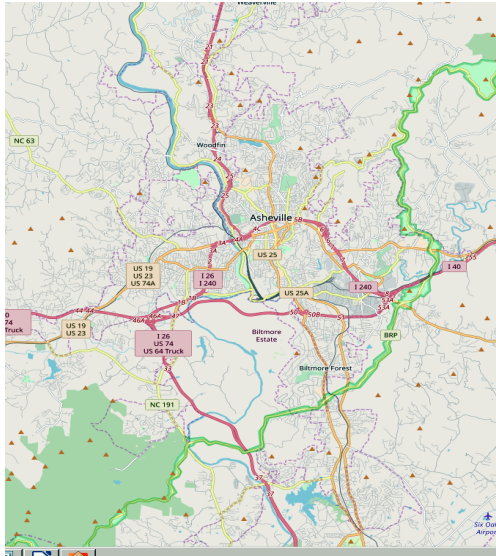

Western Conference

Asheville

Head Coach Steve Woody
Asst. Coach David VanWyck