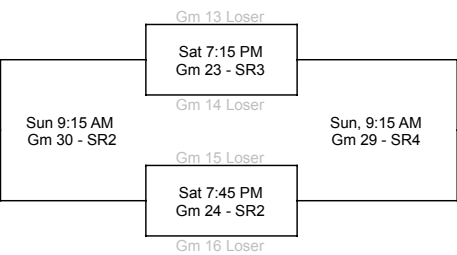

2023 Lumberjack Cup PWB Brackets

Super Rink (SR) 1850 105th Ave NE Blaine, MN 55449
St Croix Valley Rec Center 1675 Market Dr. Stillwater, MN 55082
Fogerty Arena 9250 Lincoln St. NE Blaine, MN 55434

Crossover Consolation Bracket

3rd Place Winner's Bracket

Crossover Winner's Bracket