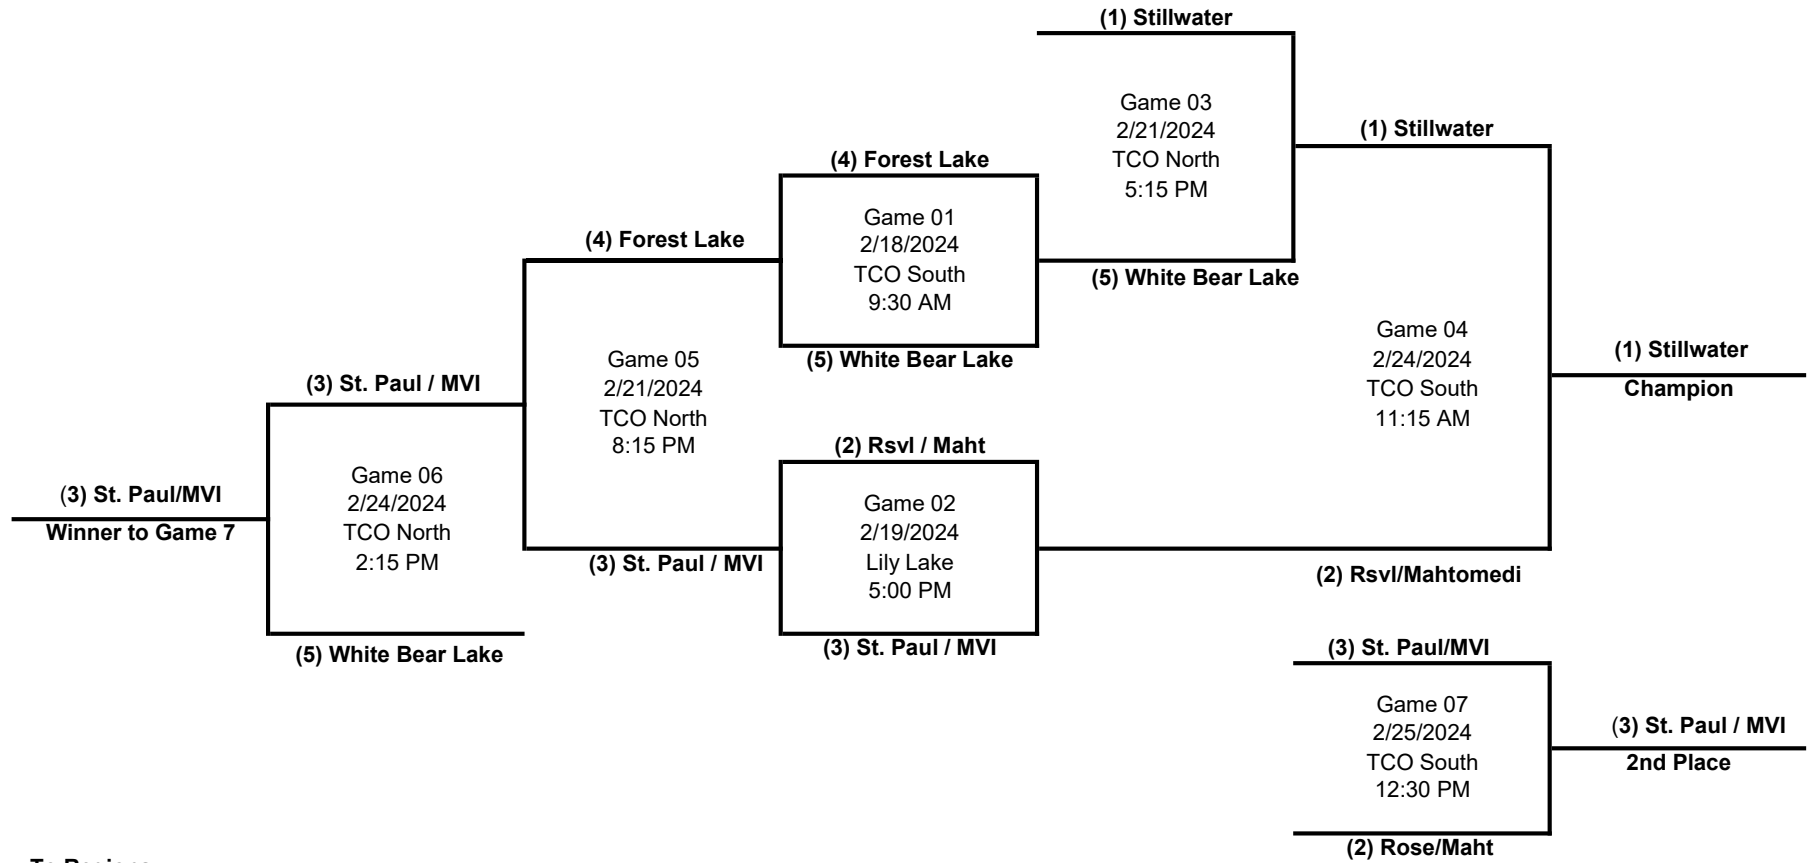

# 2024 District 2 15U A Playoff

To Regions:  
 #1 Stillwater  
 #2 St. Paul / MVI  
 #3 Roseville / Mahtomedi