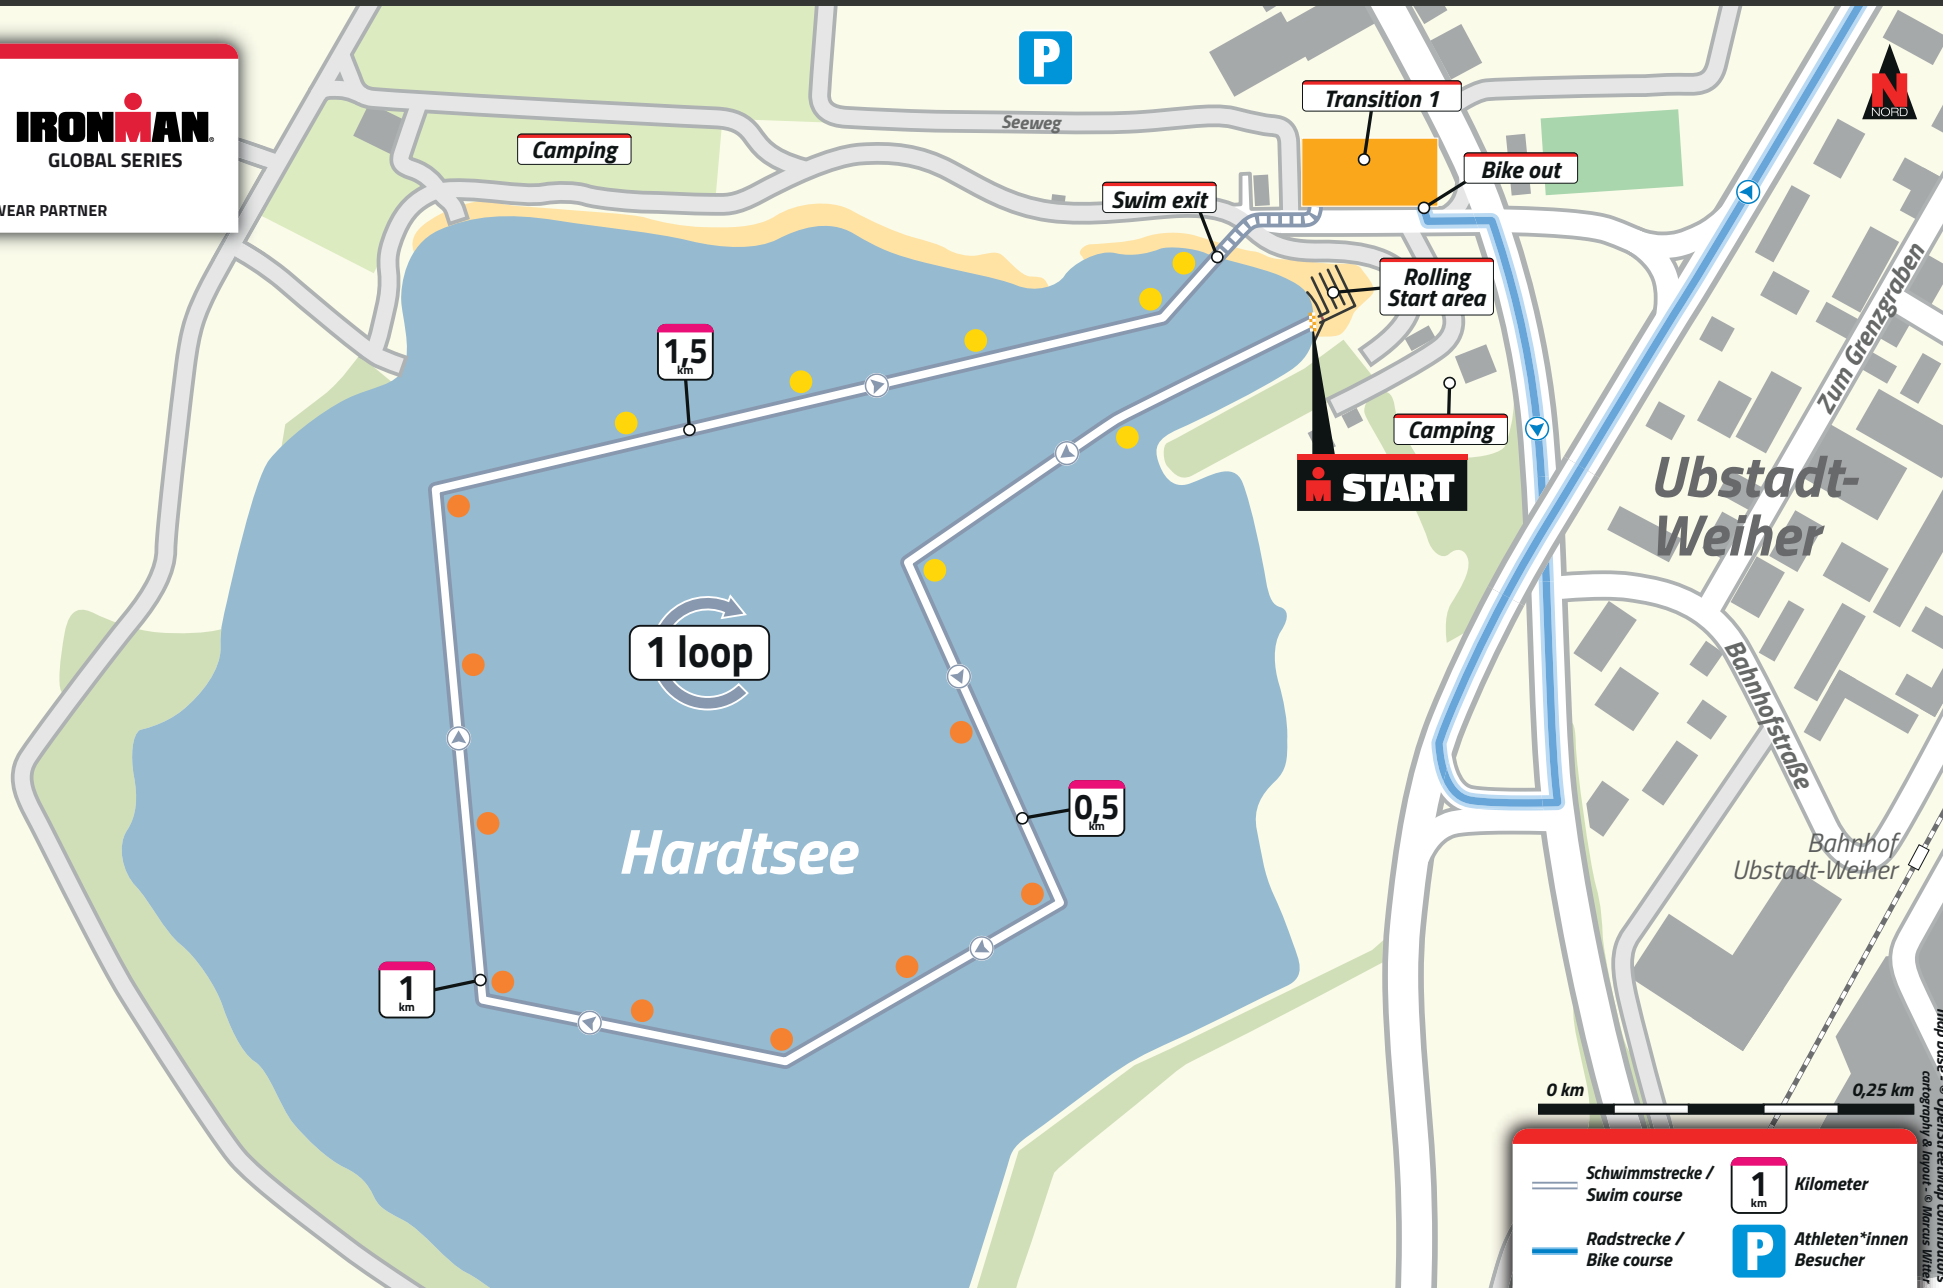

RÖKA | **IRONMAN**
 GLOBAL SERIES
 OFFICIAL SWIM WEAR PARTNER

0 km 0,25 km

— Schwimmstrecke / Swim course **1 km** Kilometer
 — Radstrecke / Bike course **P** Athleten*innen Besucher