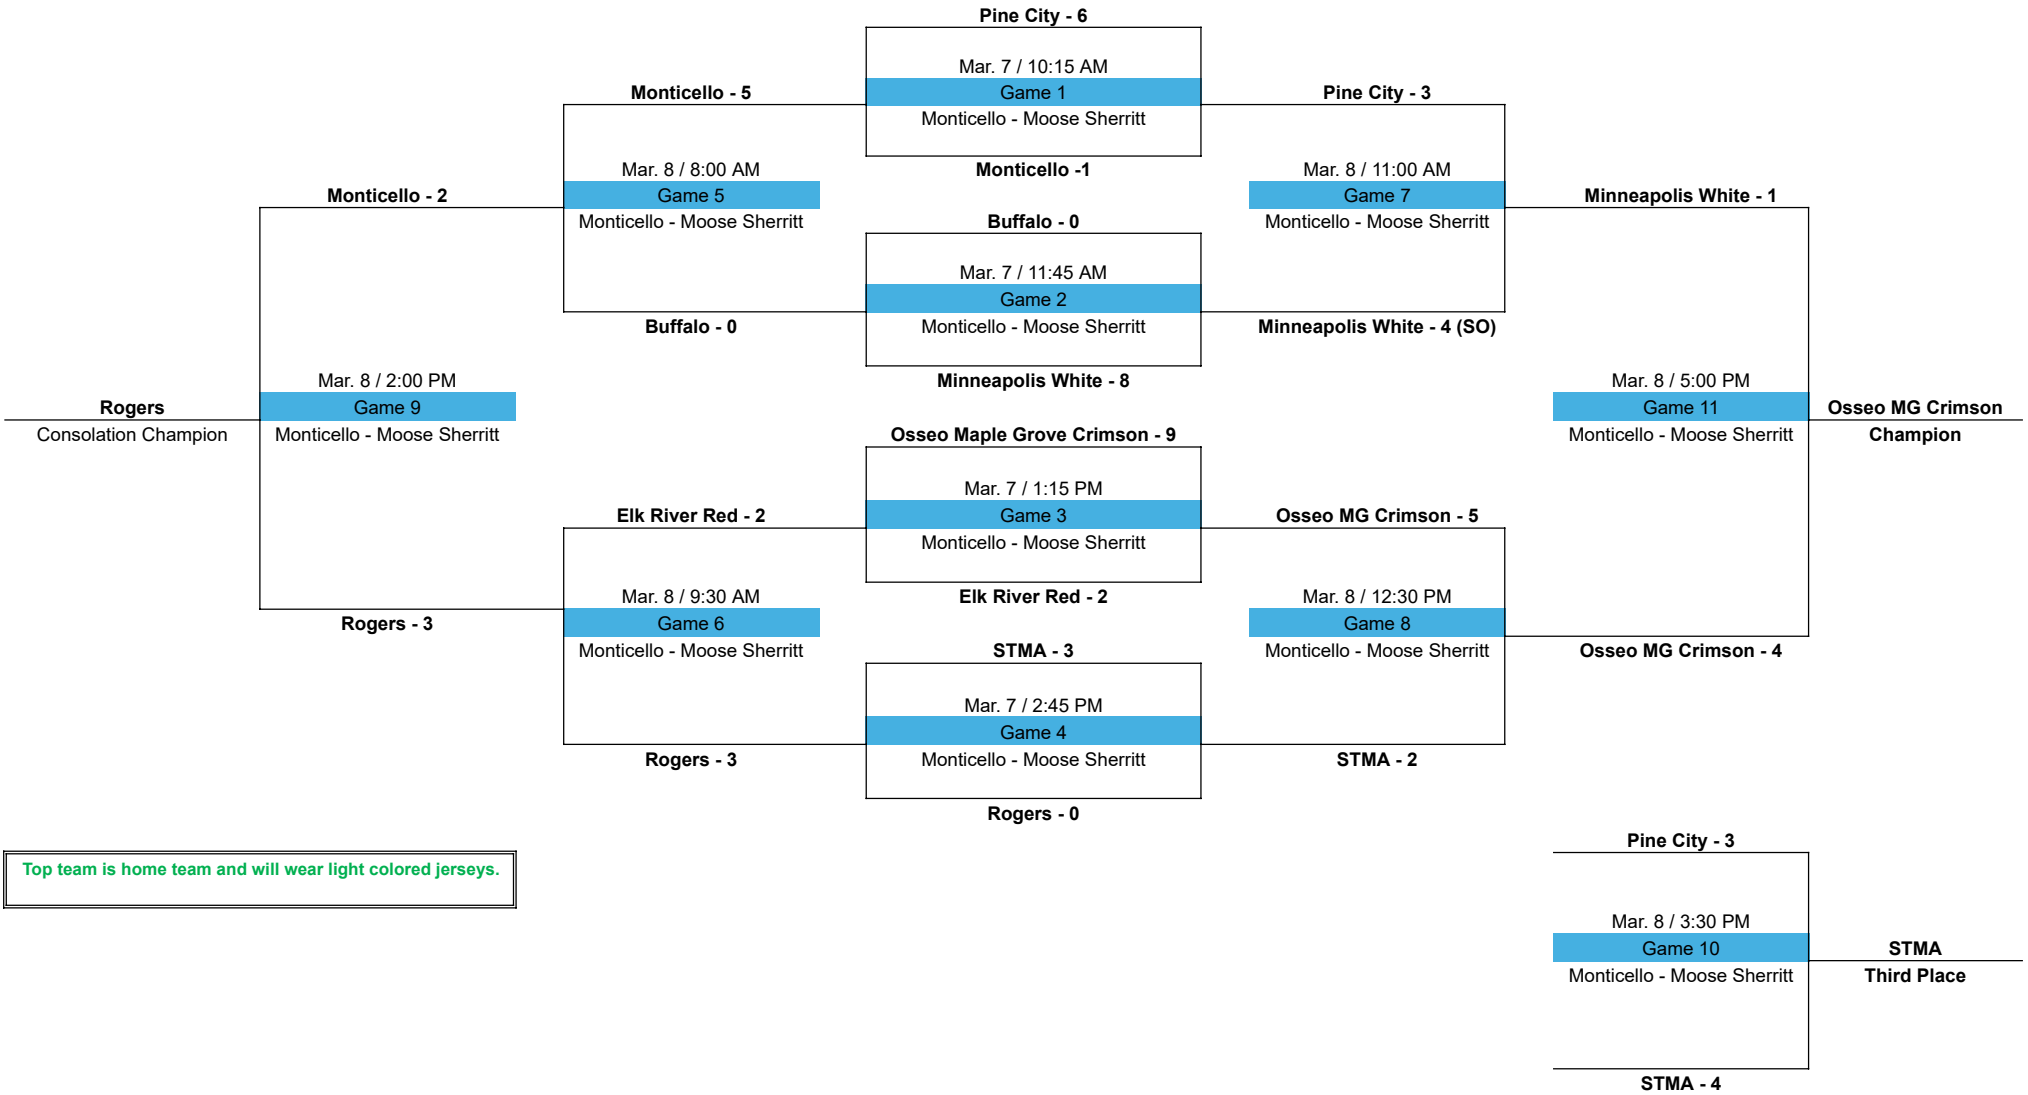

Level - PWB2
 2026
 Super Championship Series
 Host - Monticello (District 5)

Top team is home team and will wear light colored jerseys.