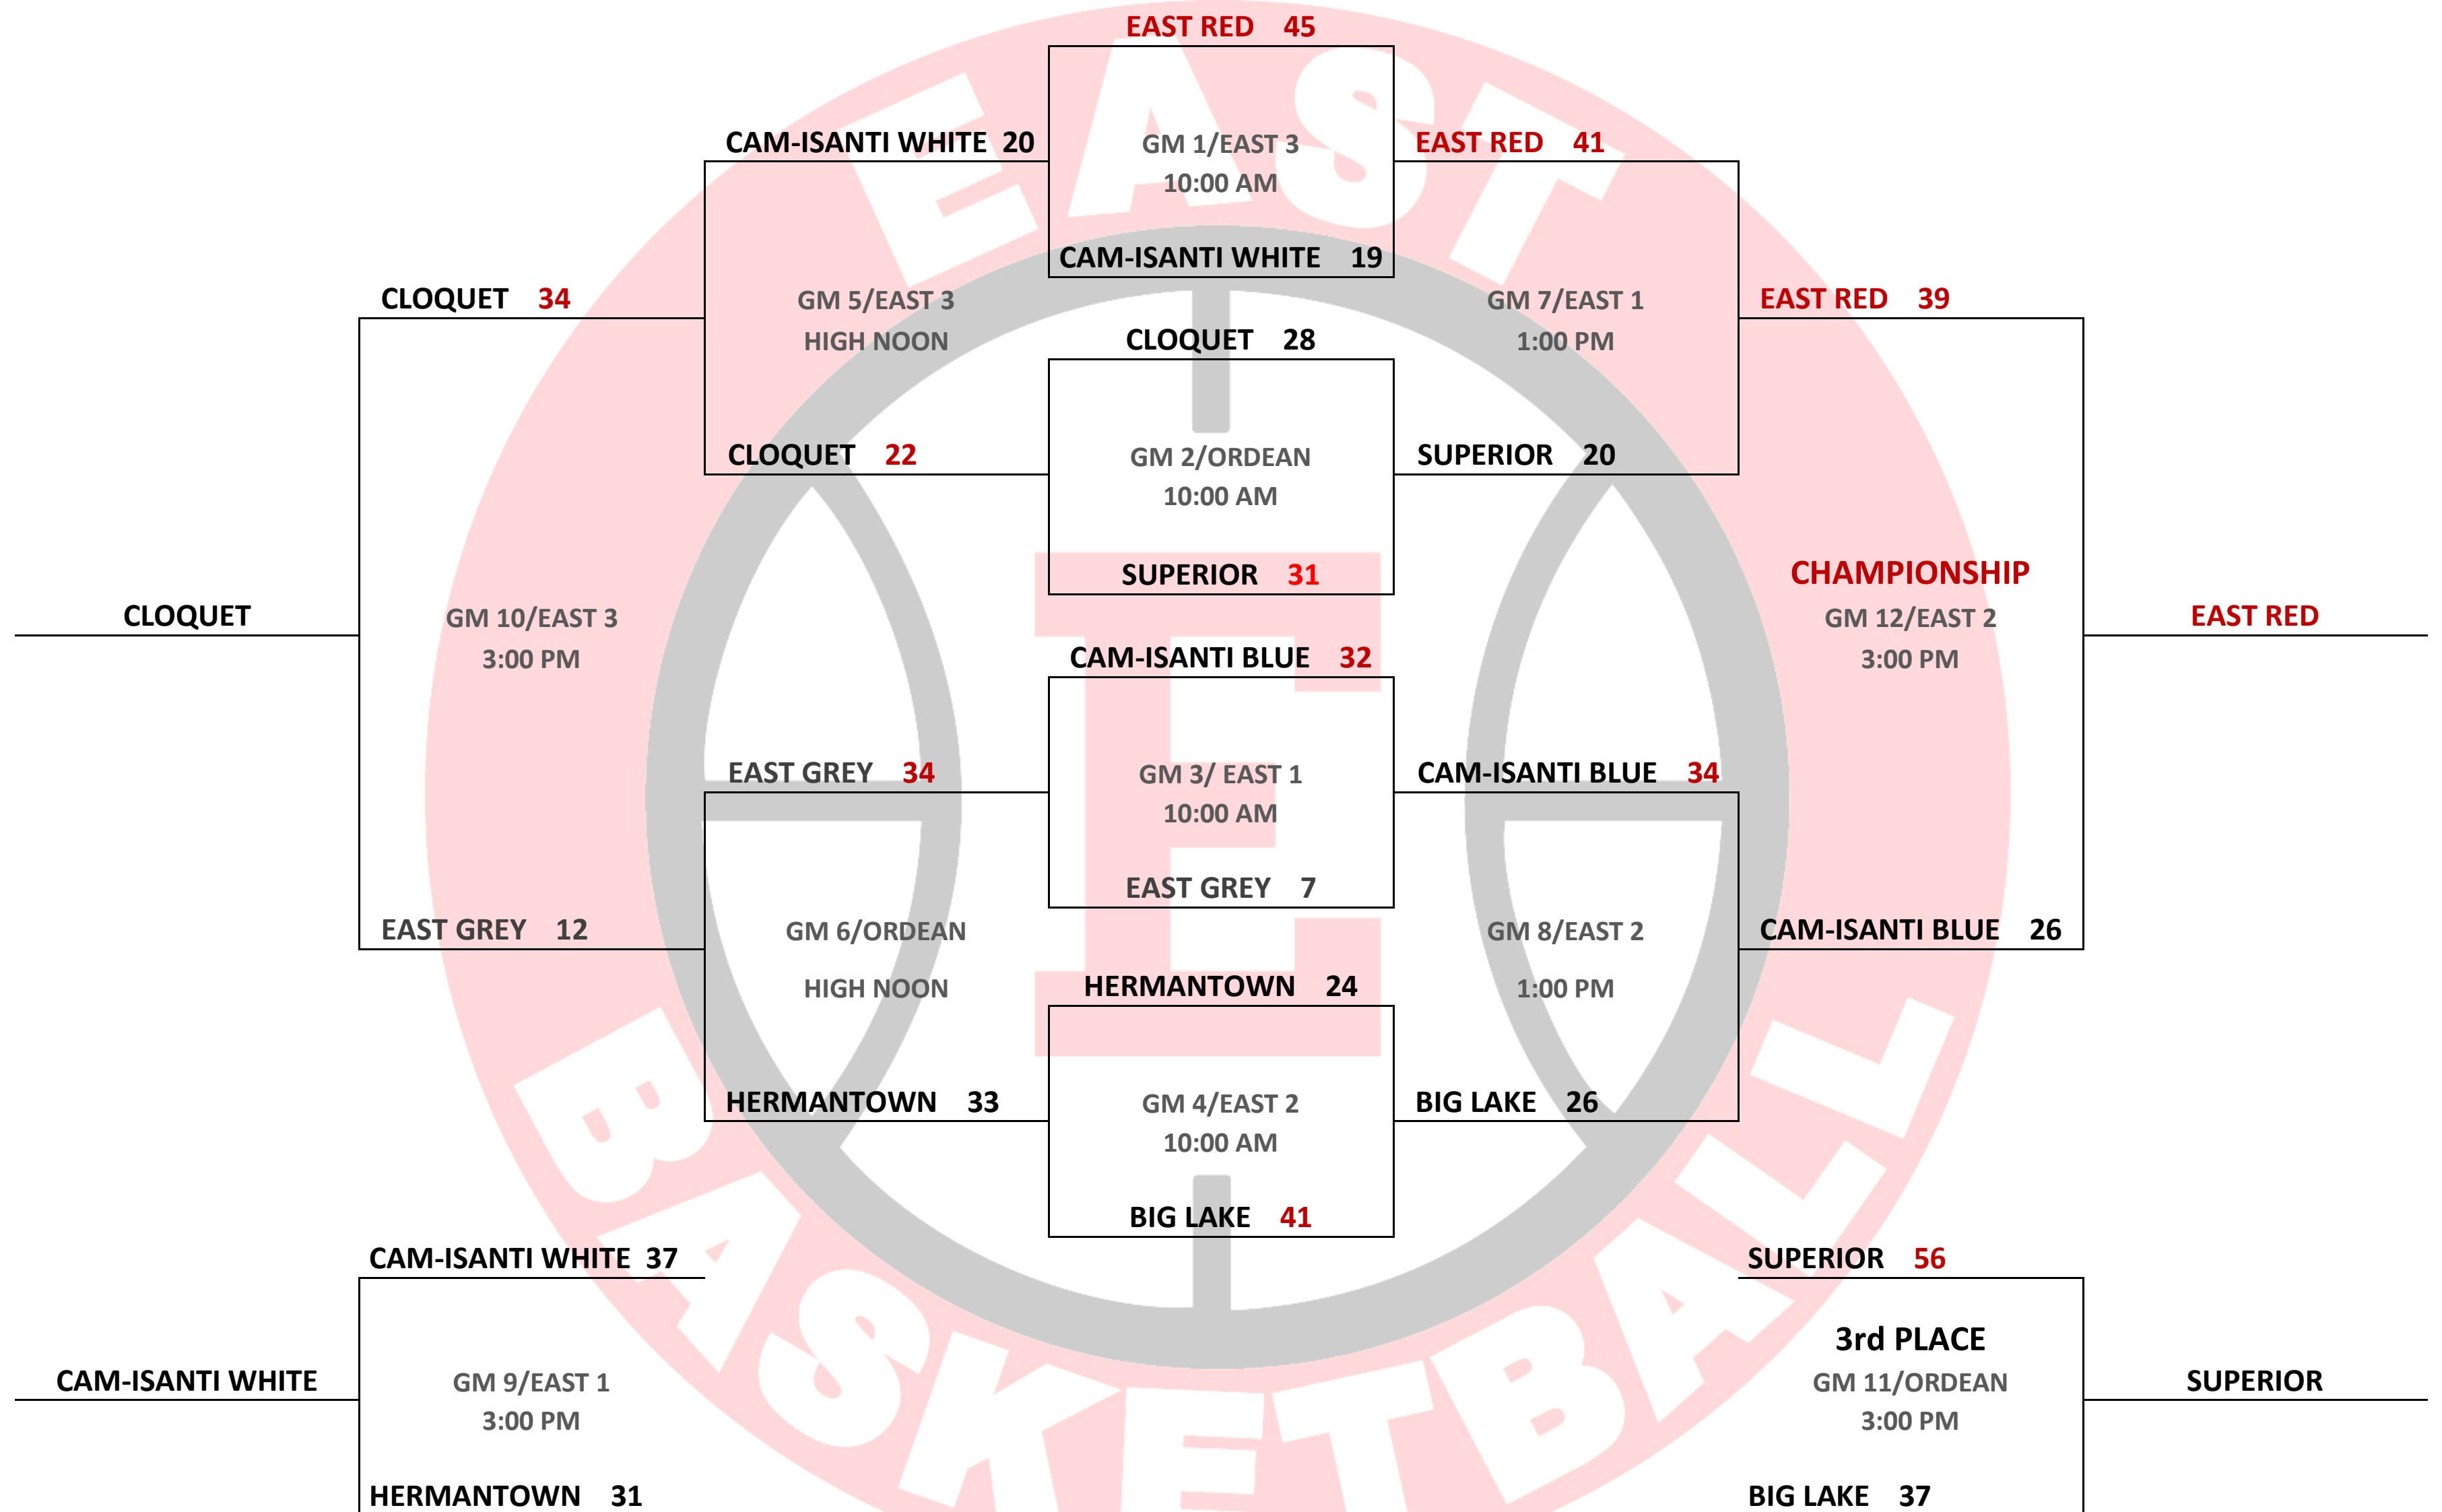

# 2019-WINTER CITY SHOWDOWN

## 5<sup>TH</sup> GRADE DIVISION

Brackets courtesy of gitchgear.com