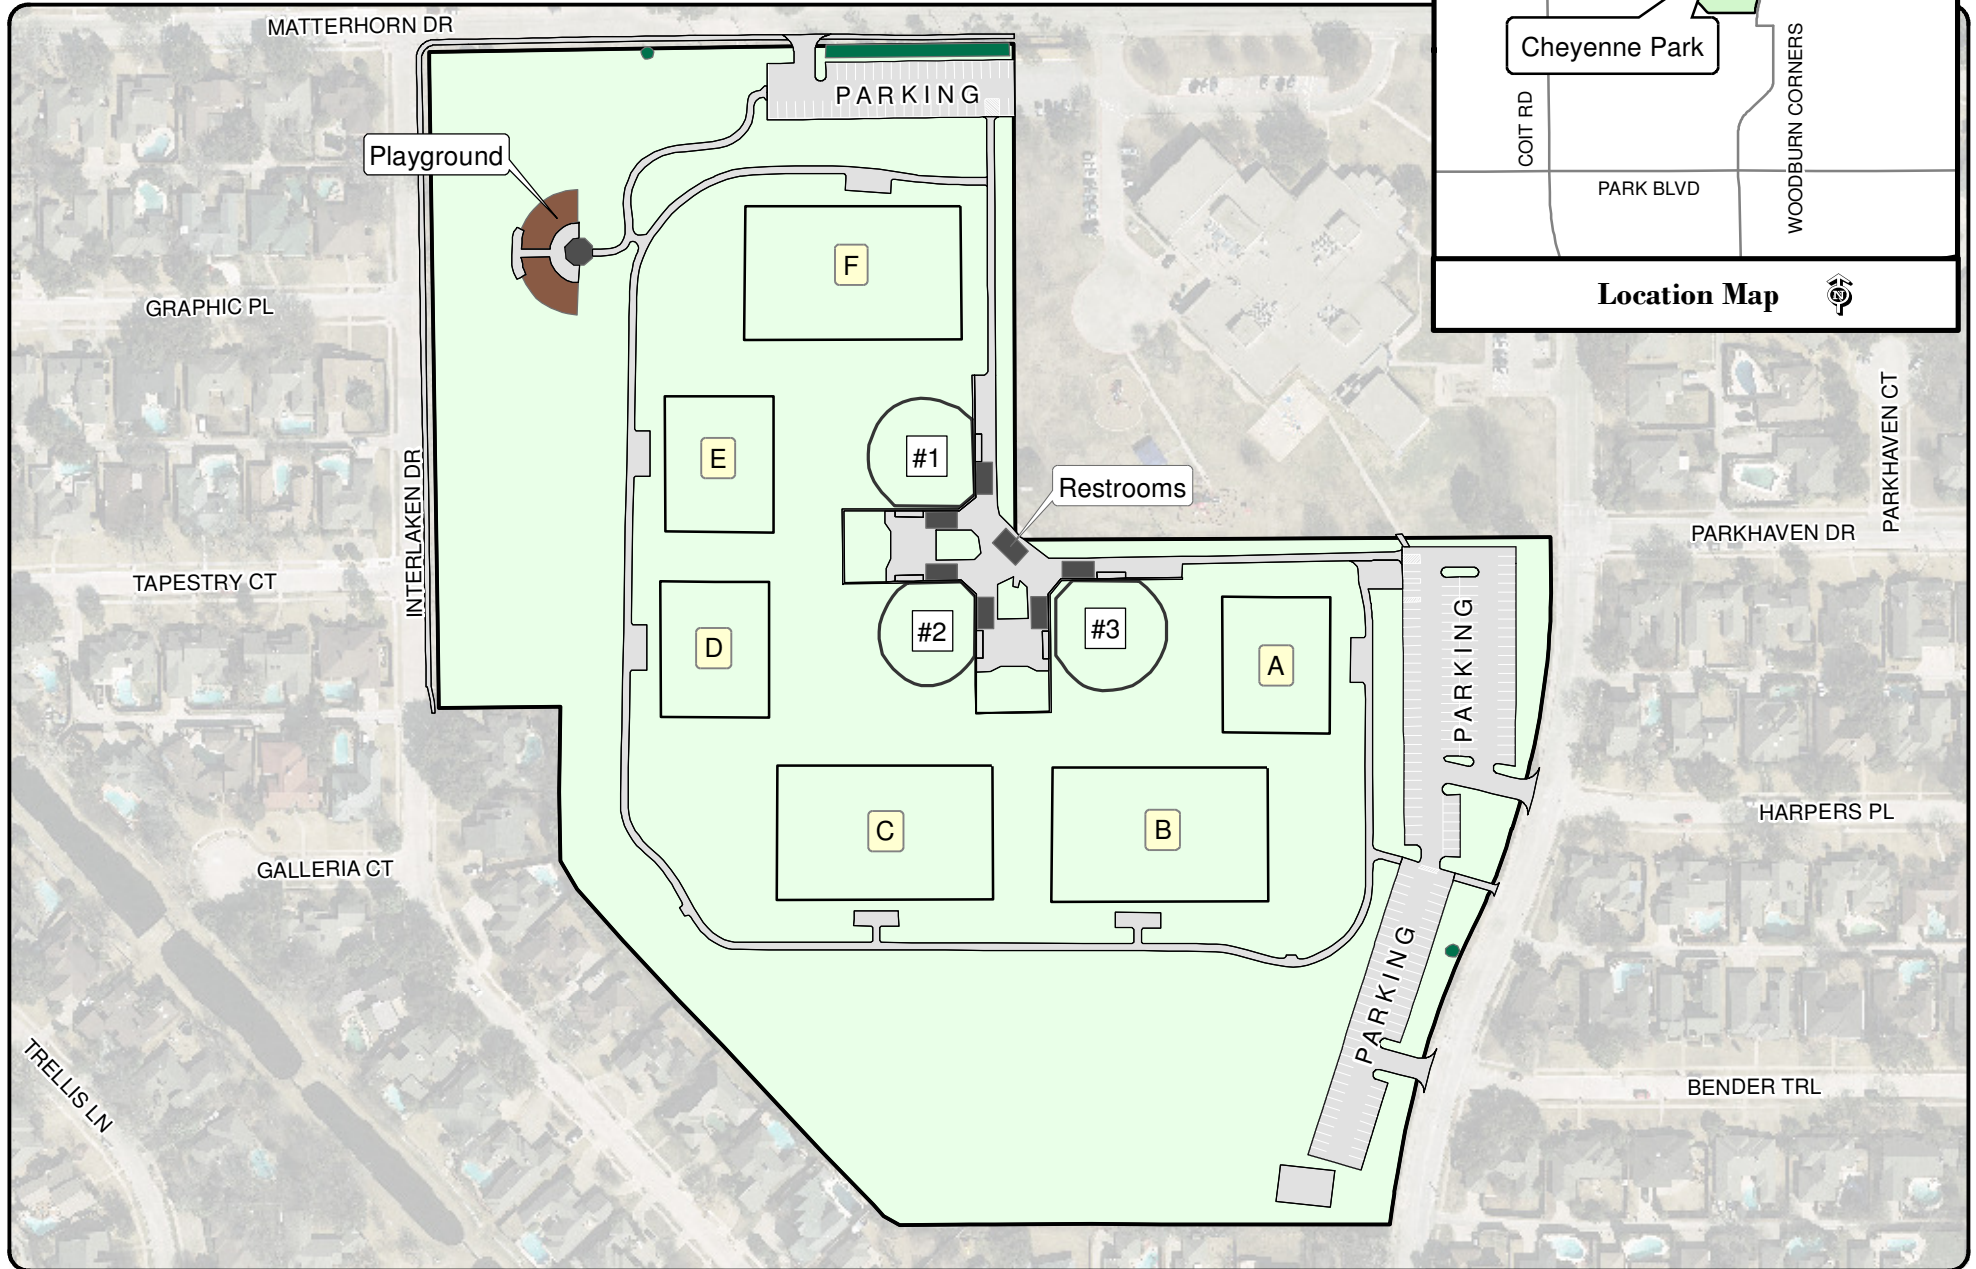

Plano Labor Day Classic XXXIX
Cheyenne Park
2501 Mission Ridge Road

TinaB 8/26/2019 L:\worduser\Athletics\Fall 2019\Cheyenne Park Plano Labor Day Classic XXXIX.mxd

Note: This map is for abstract purposes only. Map is void after Sept. 2, 2019.
Field use by schedule or reservation only.

Parking is limited...Please carpool.
Thank you for not parking on streets and respecting neighborhood integrity.