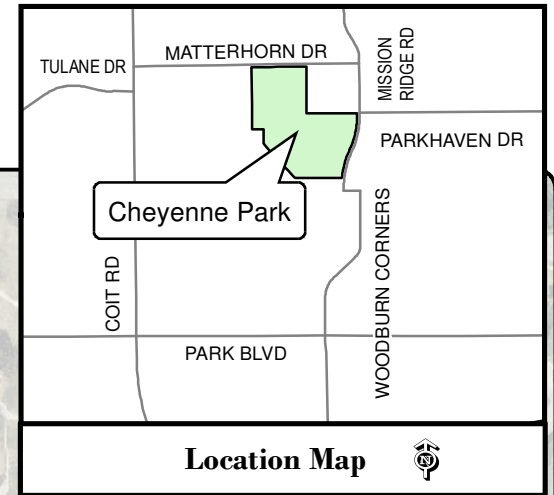

Plano Labor Day Classic XXXIX
Cheyenne Park
2501 Mission Ridge Road

TinaB 8/26/2019 L:\worduser\Athletics\Fall 2019\Cheyenne Park Plano Labor Day Classic XXXIX.mxd

Note: This map is for abstract purposes only. Map is void after Sept. 2, 2019.
Field use by schedule or reservation only.

Parking is limited...Please carpool.
Thank you for not parking on streets and respecting neighborhood integrity.