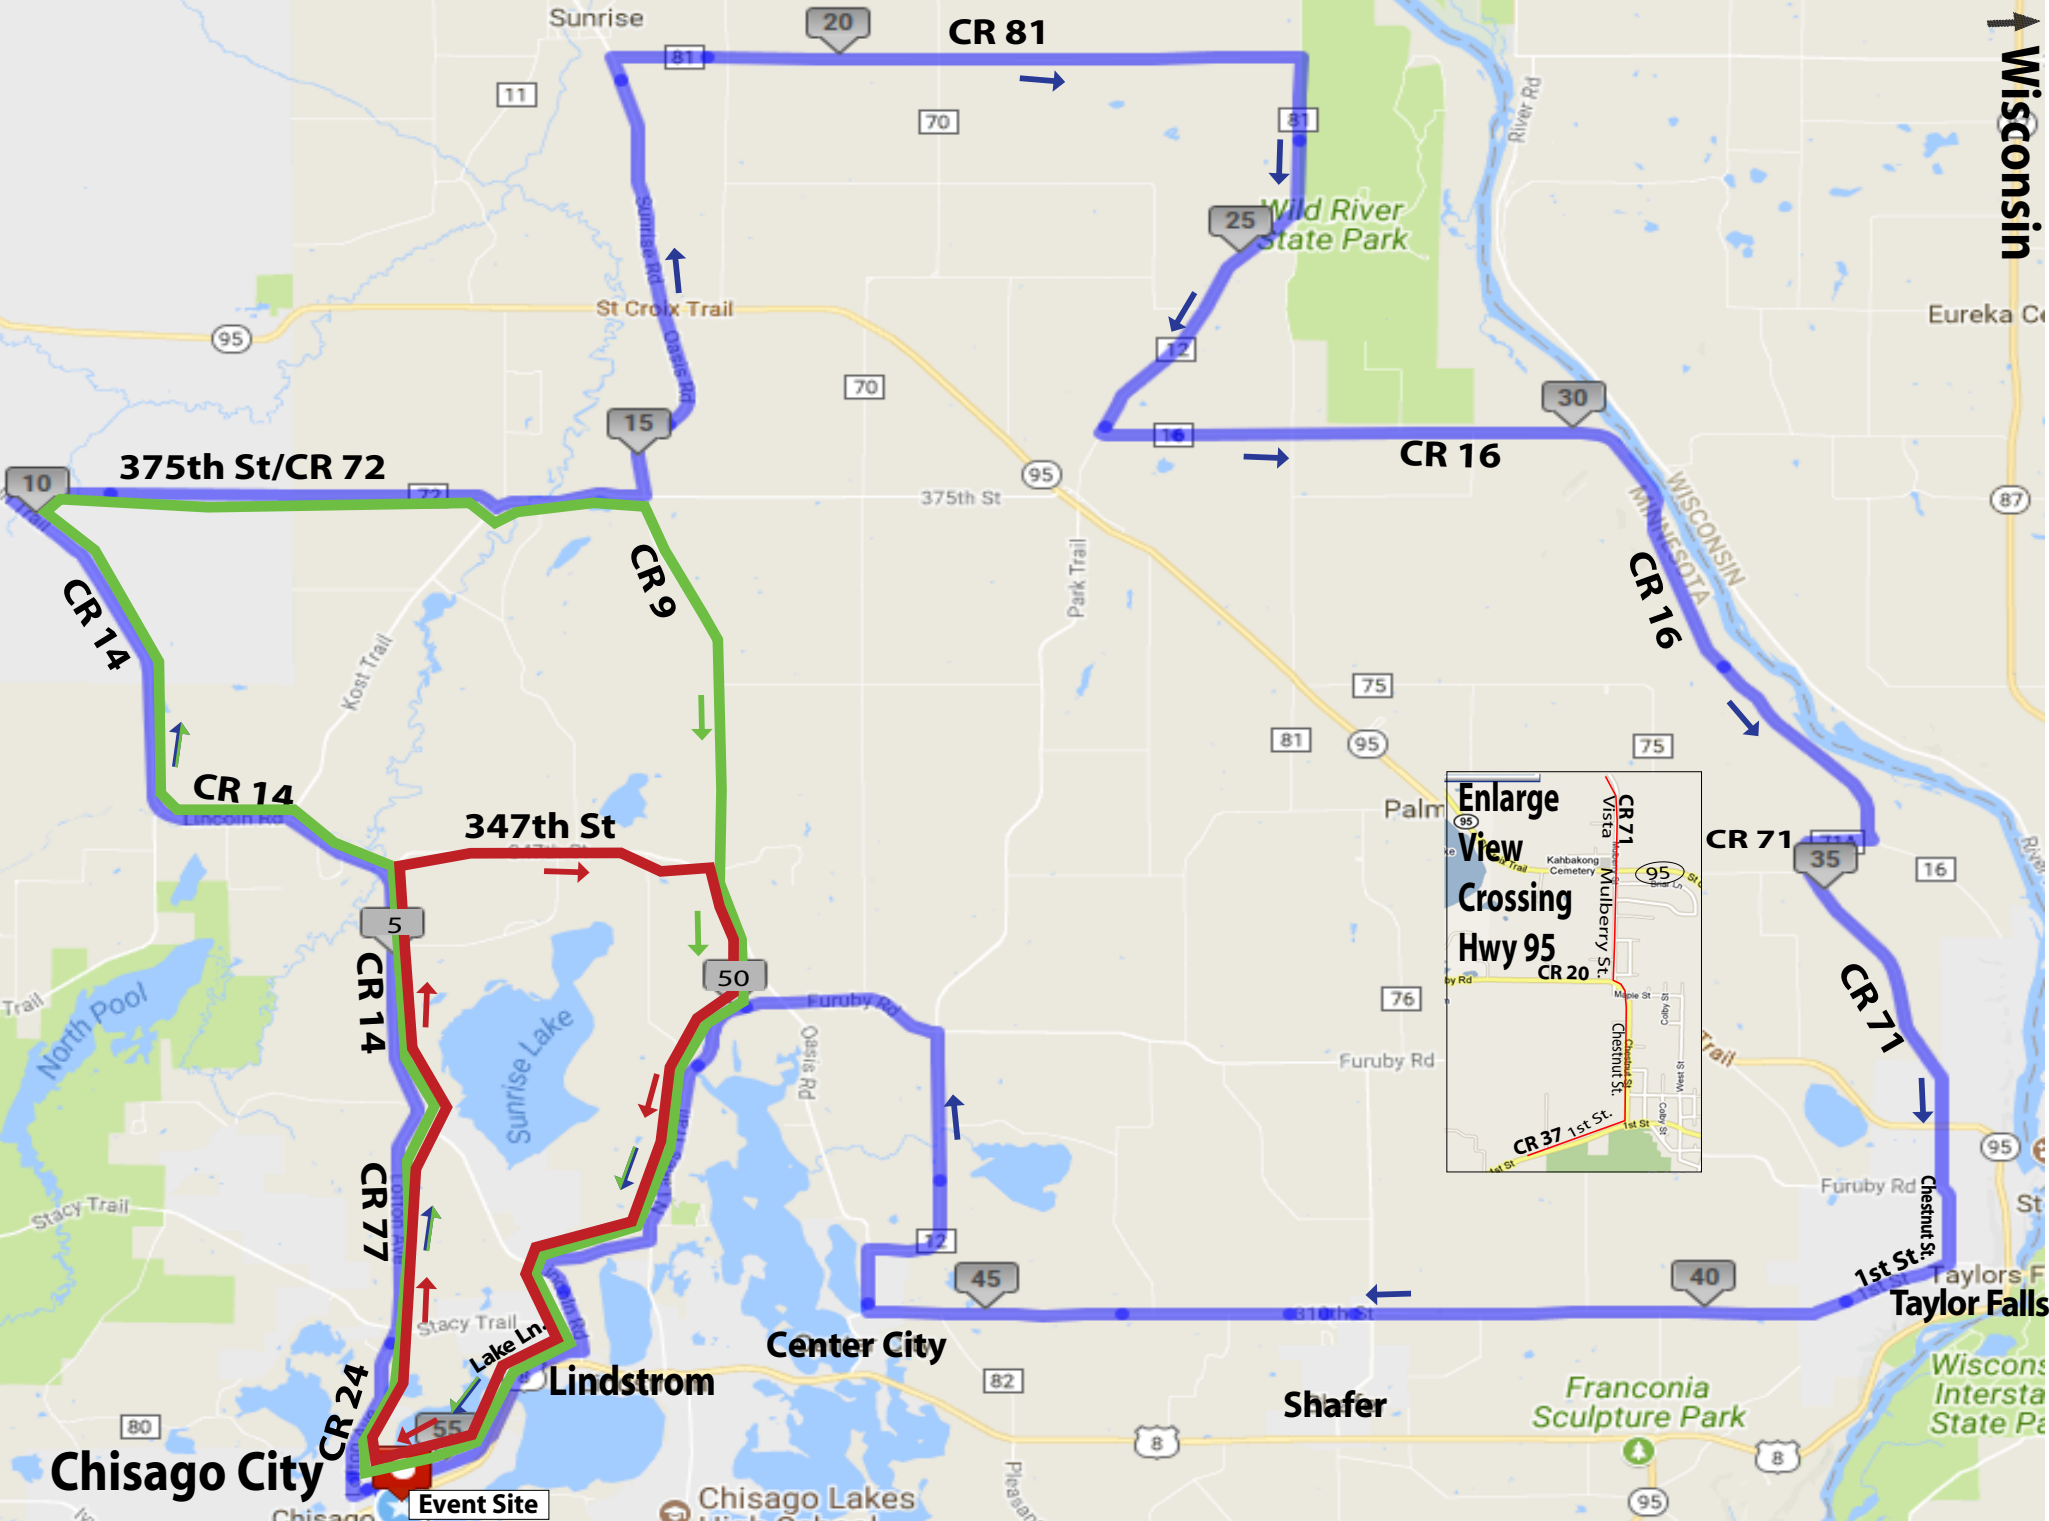

# Chisago Lakes Triathlon Bike Map

HALF 56mi

OLYMPIC 22mi

SPRINT 14mi

MILE MARKER

**Enlarge View**  
**Crossing Hwy 95**

This inset map provides a detailed view of the intersection of Highway 95 and several County Roads. The roads shown include CR 71, CR 20, and CR 37. Other streets visible in the area include Vista, Mulberry St, Chestnut St, and 1st St. The map also shows the Kahbakong Cemetery and various local streets.

Wisconsin

Taylor Falls

Chisago City

Event Site

Center City

Shafer

Franconia Sculpture Park

Wisconsin Intersta State Pa