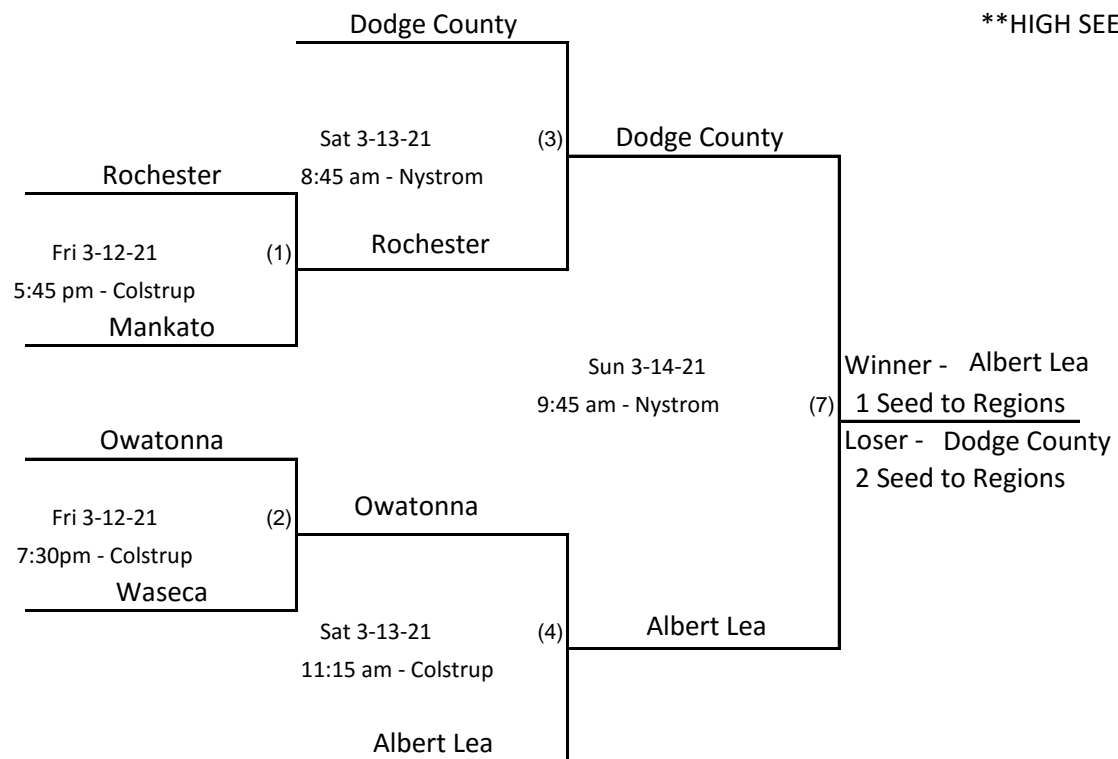

****HIGH SEED IS THE HOME TEAM****

Playback Bracket

12UA
District Tournament
Location: Albert Lea Ice Arena
Director: Darcy Hauser
darcy@drascases.com
641-590-6000