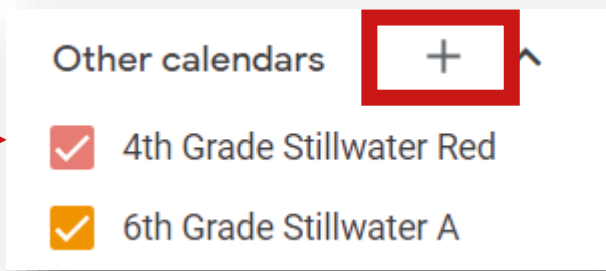

Adding the iCal Feed to your Google calendar

Login to calendar.google.com with the account used on your Android device

Click the '+' sign next to **Other Calendars**