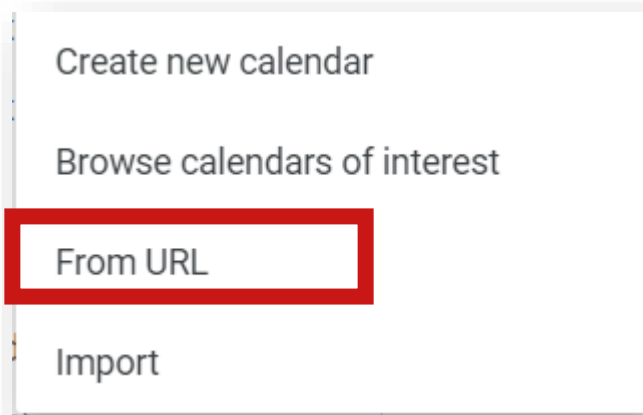

Adding the iCal Feed to your Apple phone

Adding the iCal Feed to your Google calendar

Login to calendar.google.com with the account used on your Android device

Click the '+' sign next to **Other Calendars**