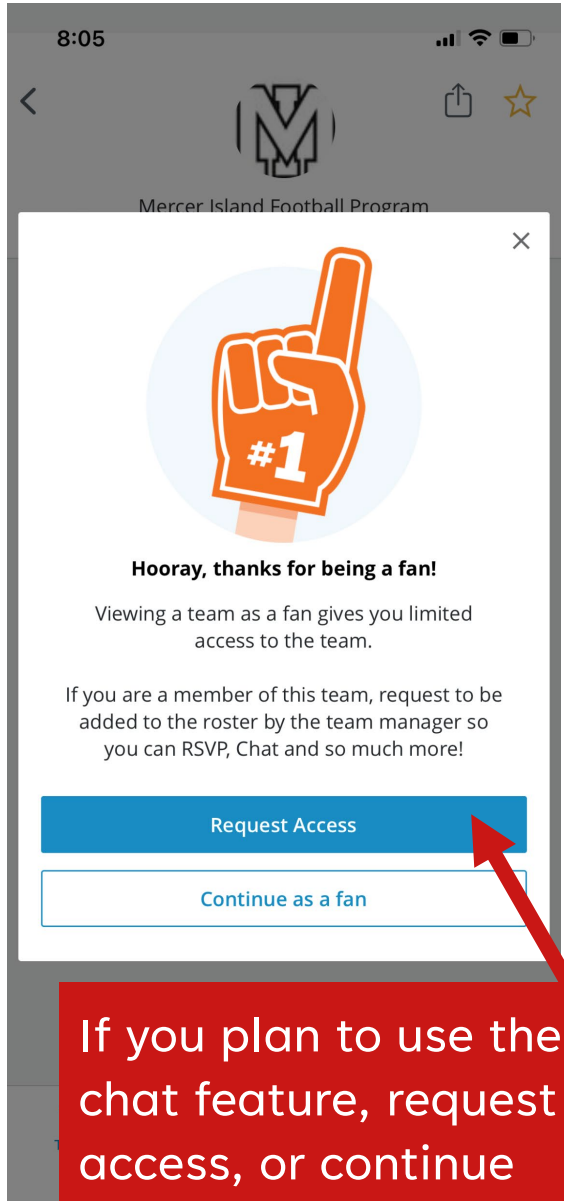

If you login with an email not associated with a current player or coach, you will need to search for your team.

If you plan to use the chat feature, request access, or continue as a fan if you only want the schedule.