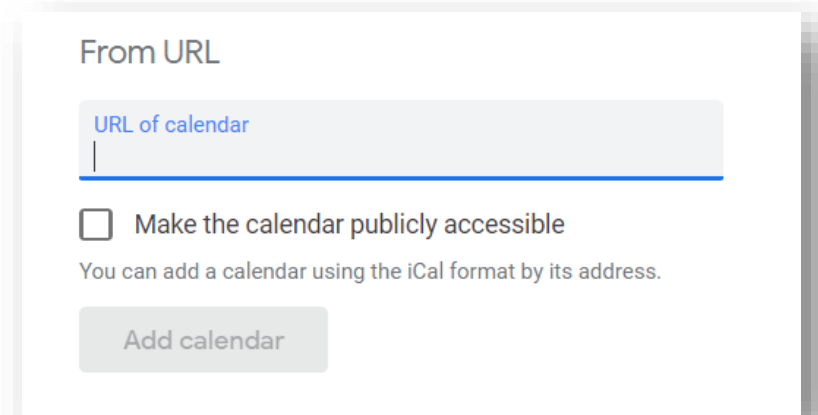

Paste the **iCal Feed link** and click 'Add Calendar'

Make sure the check box next to your team is selected on your phone's calendar app