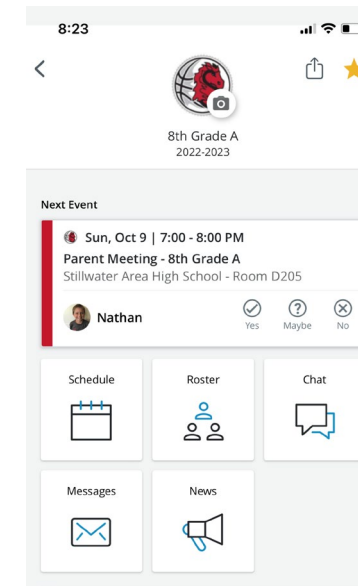

Two Helpful Resources

- StillwaterBasketball.com
(bookmark this)

- The SportsEngine App
(download this)

Stillwater Travel Basketball | Schedules & Teams

Team Pages located under **Travel Teams**

Team Pages Include: