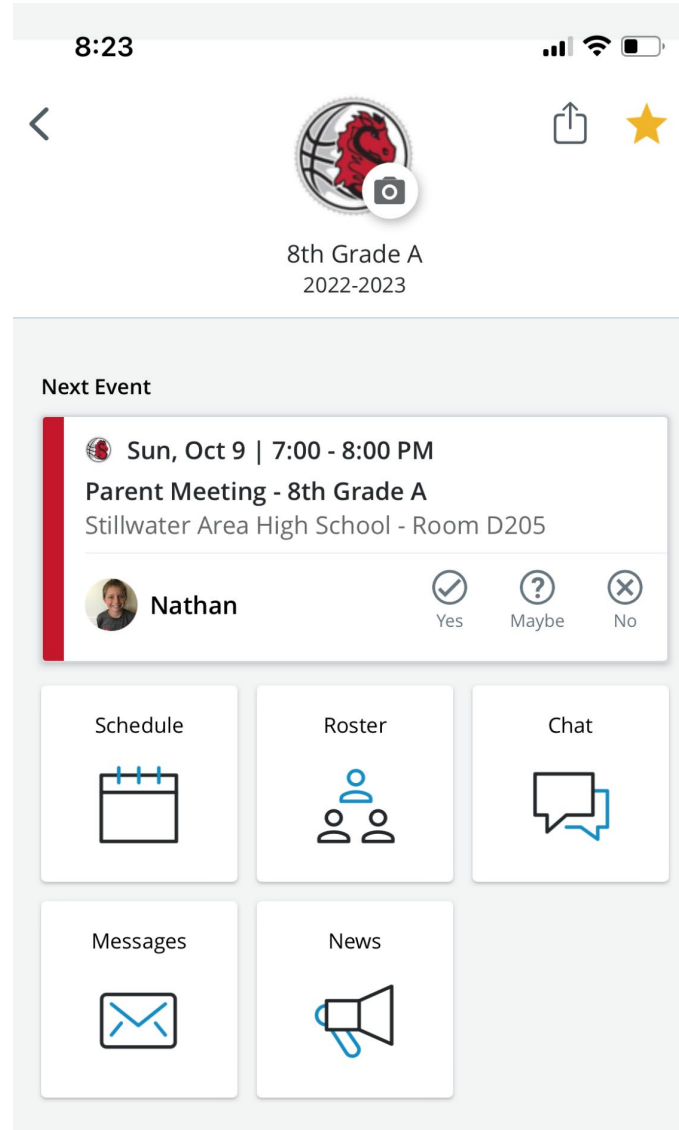

The SportsEngine App