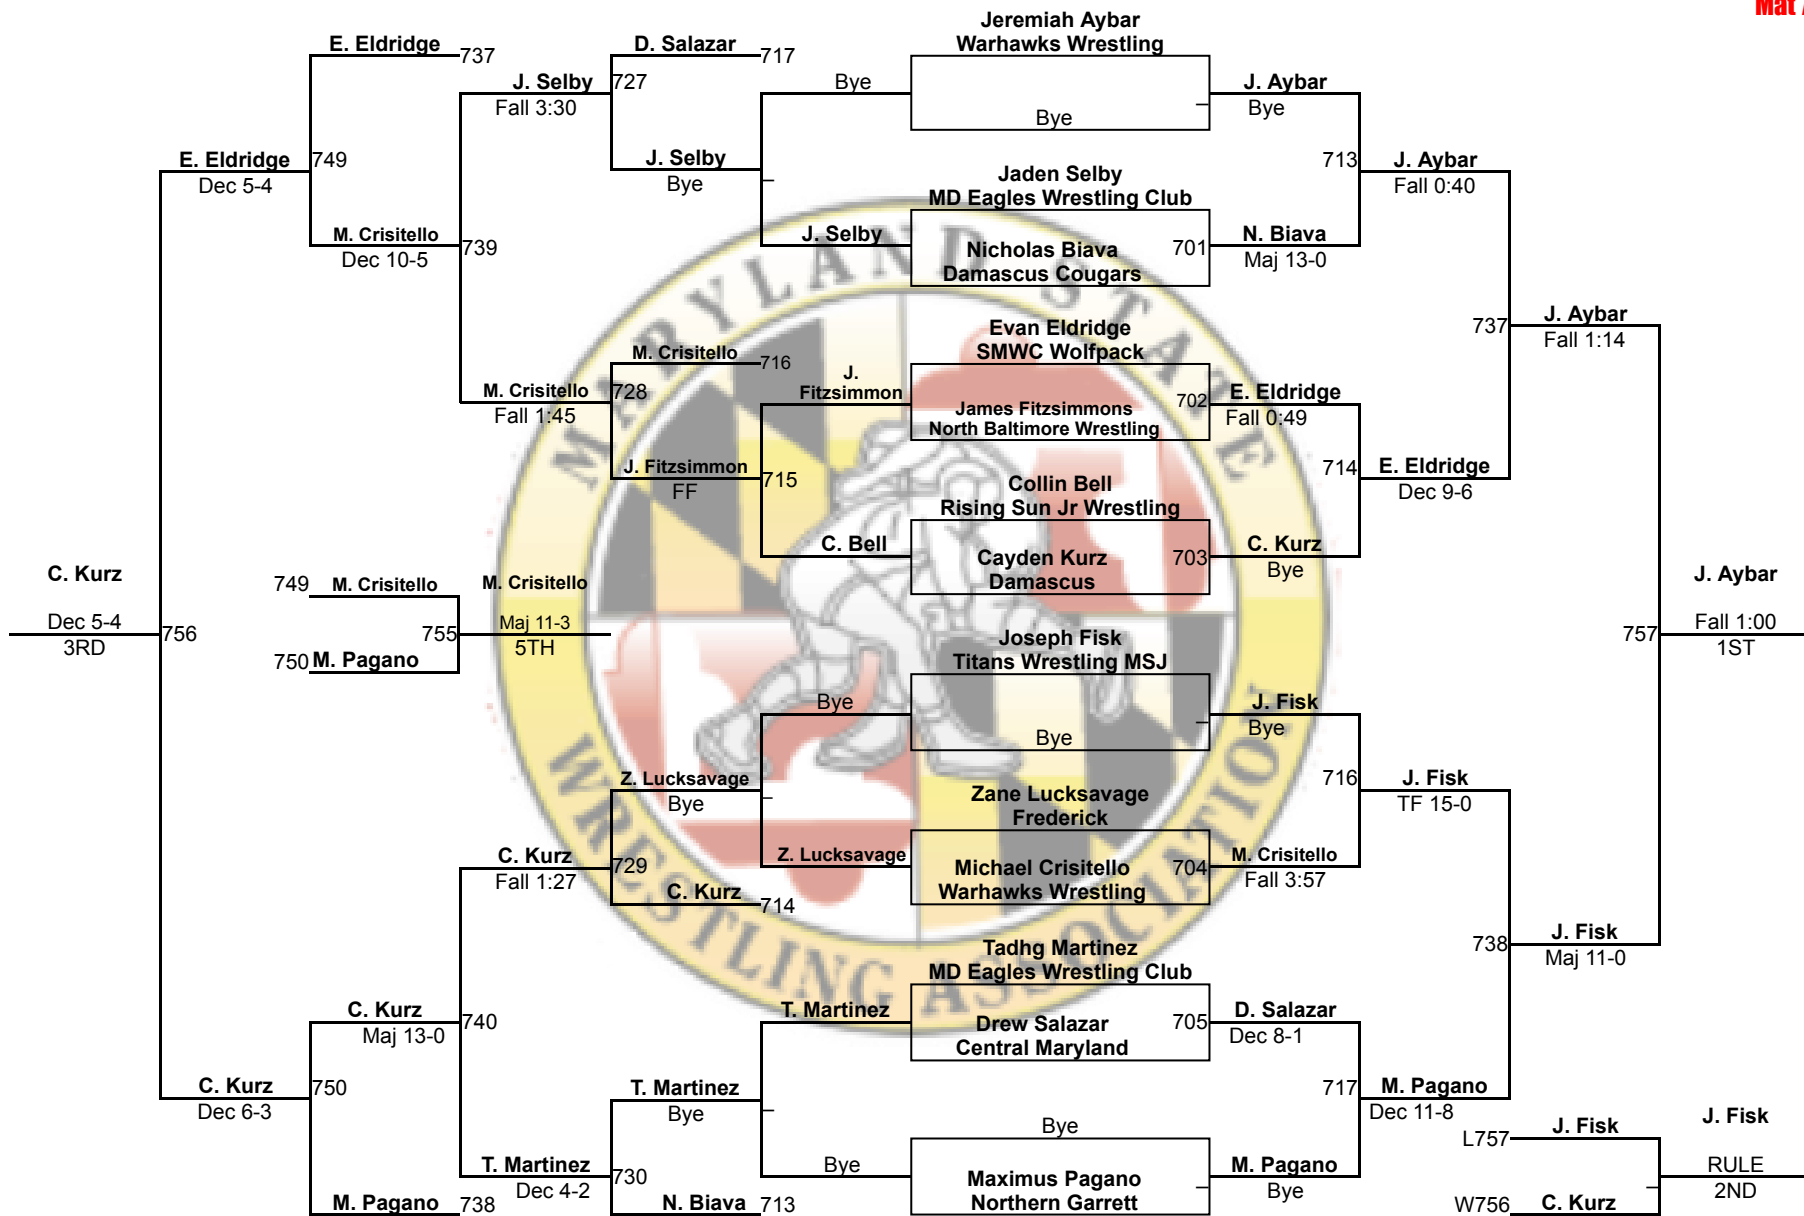

# MSWA Champions State Tournament

**12U 80**  
Mat 6

# MSWA Champions State Tournament

**12U 90**  
Mat 7