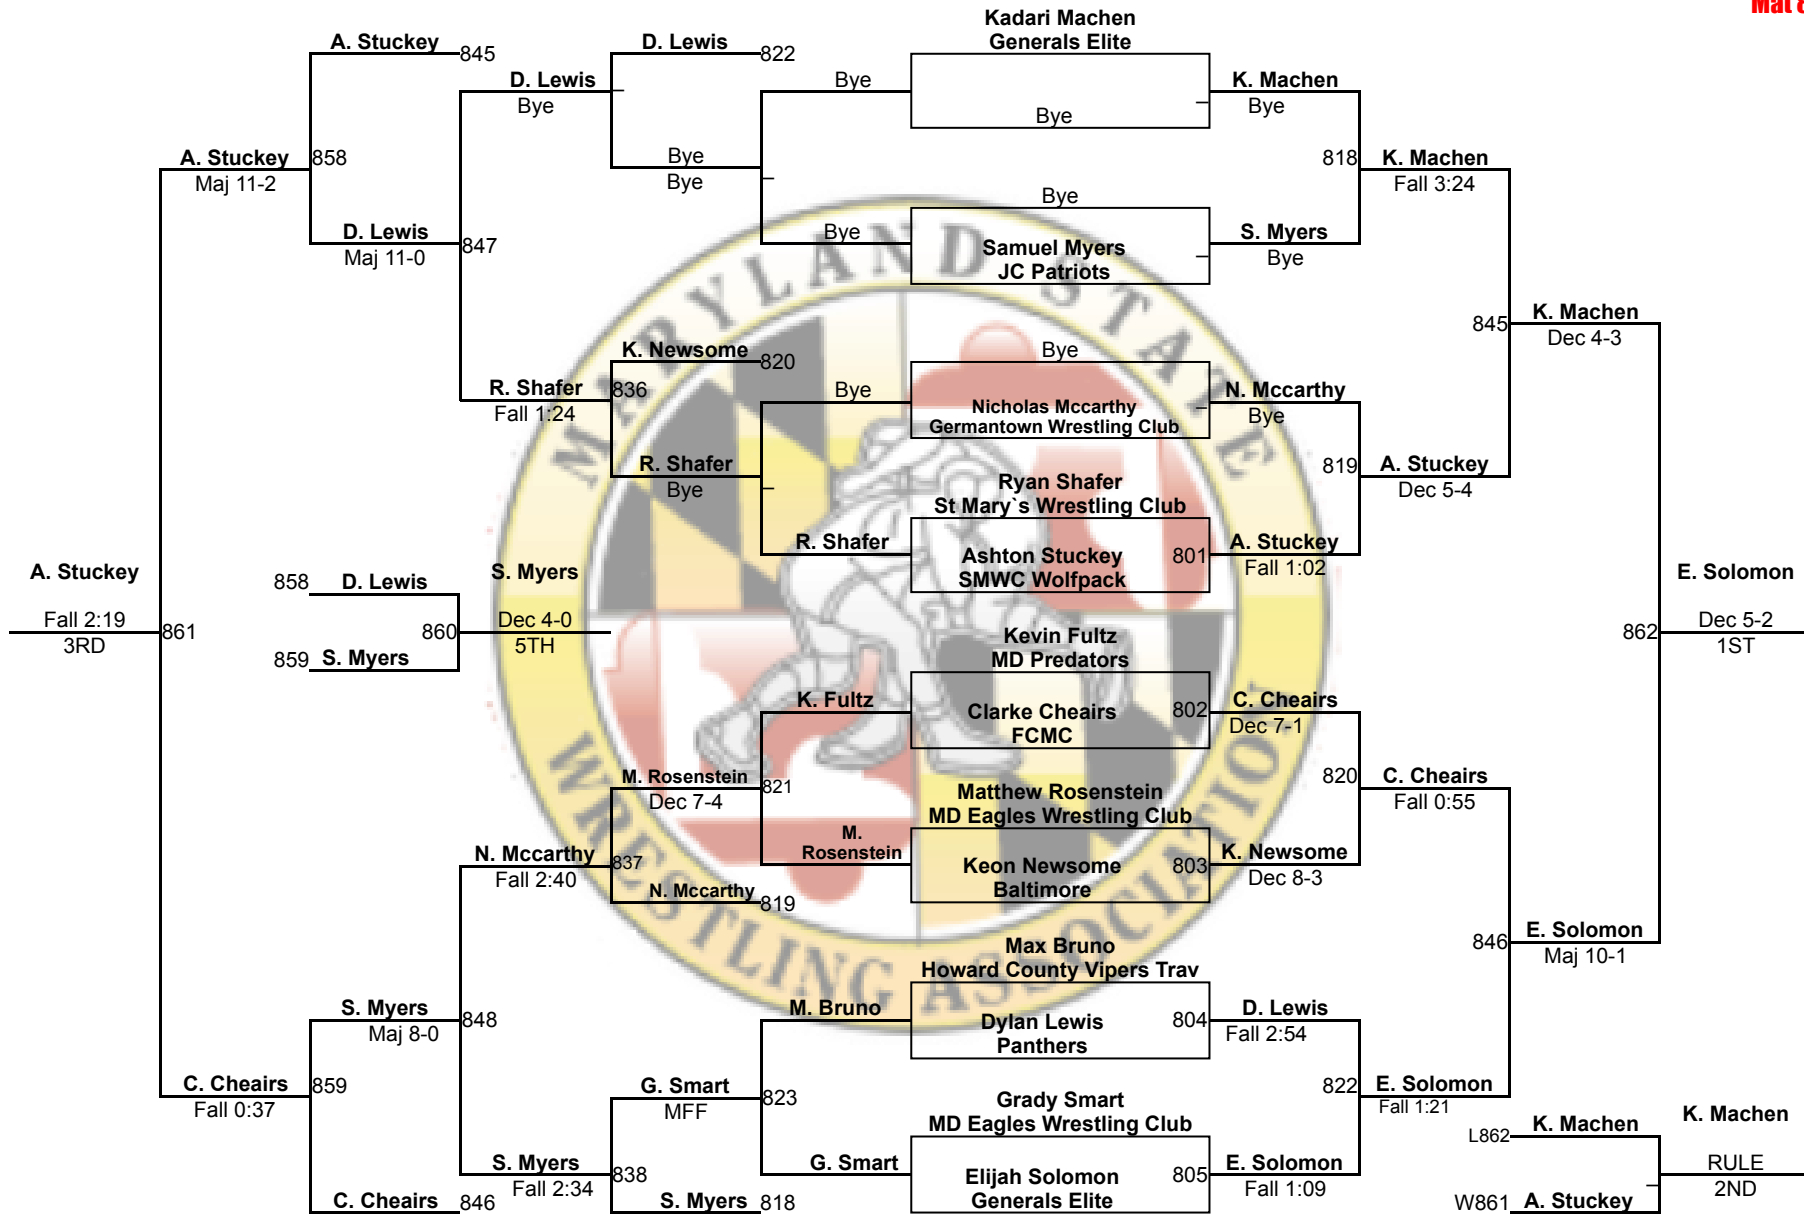

# MSWA Champions State Tournament

**12U 100**  
Mat 7

# MSWA Champions State Tournament

**12U 110**

**Mat 8**