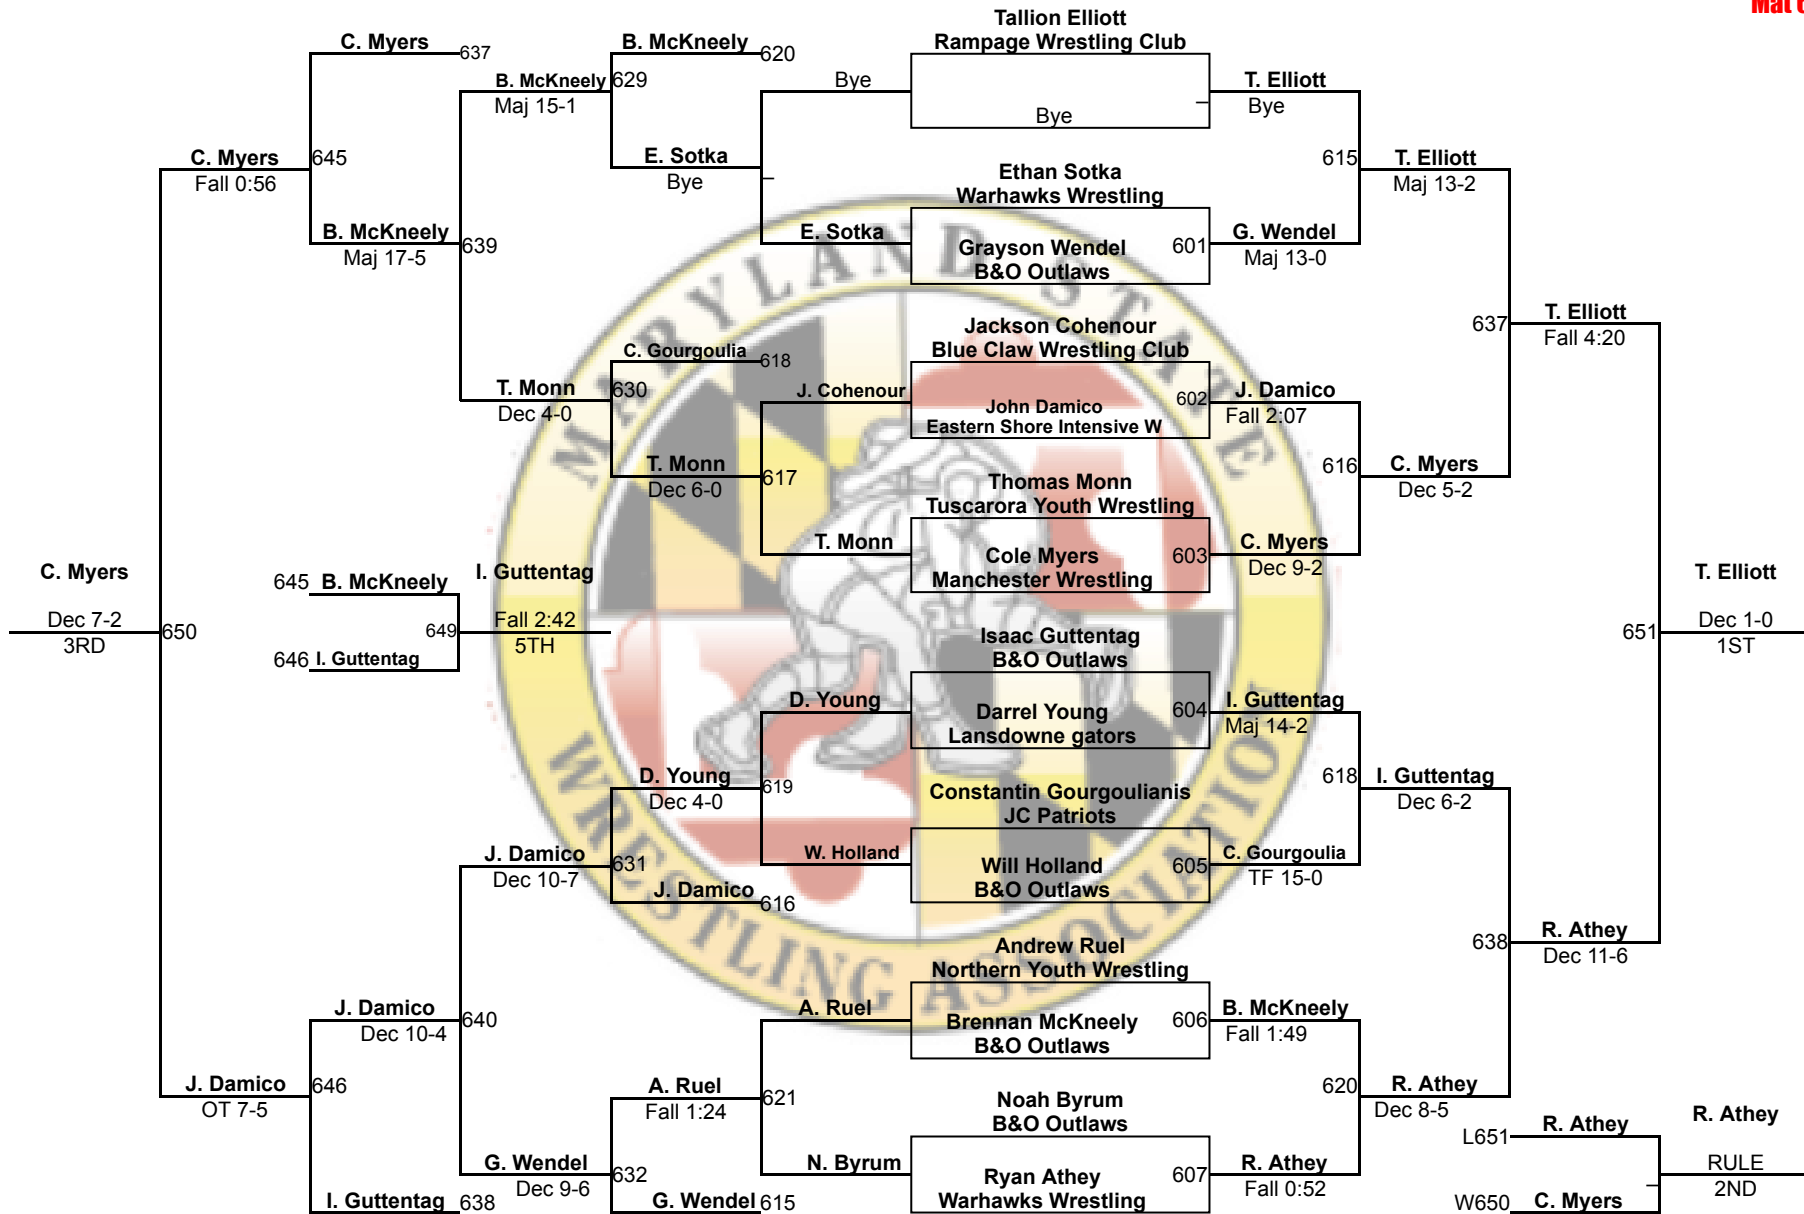

MSWA Champions State Tournament

12U 80
Mat 6