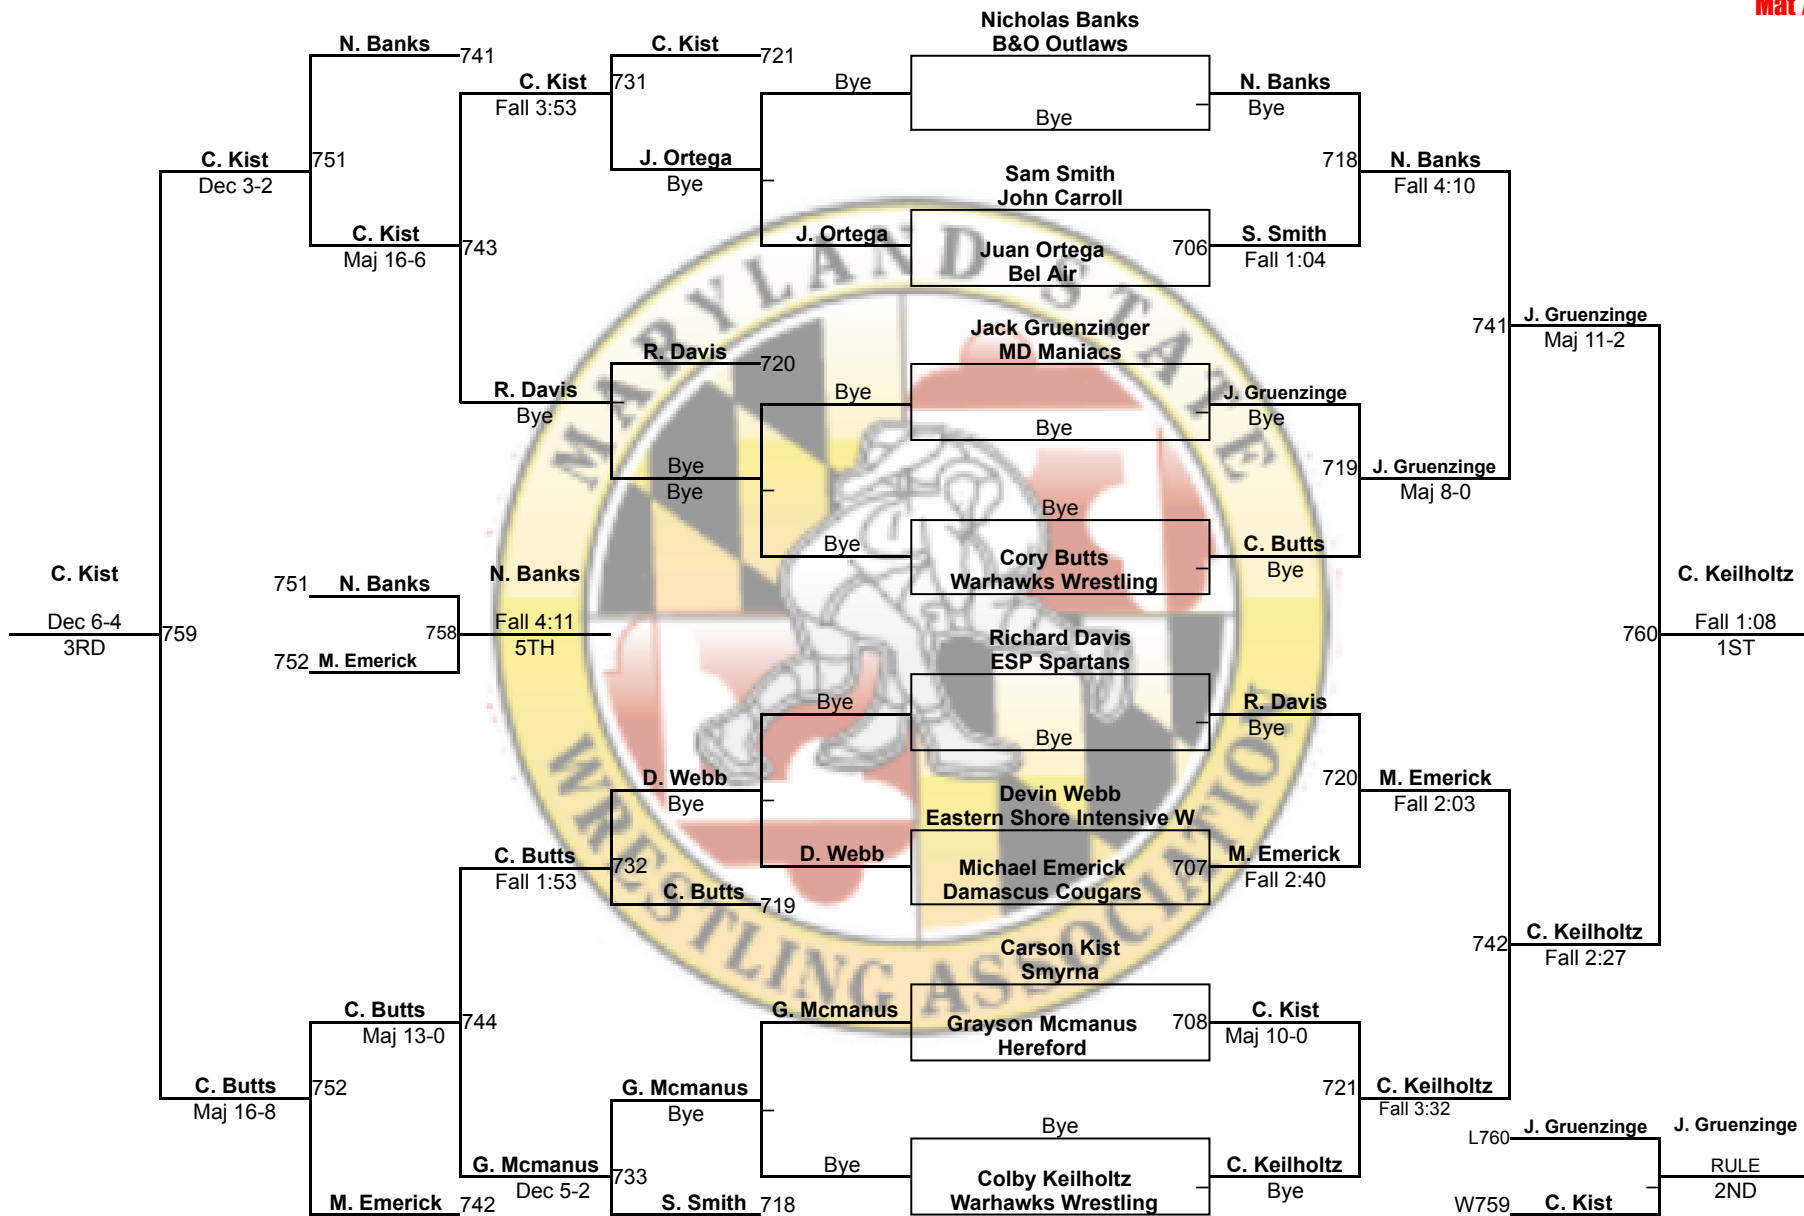

MSWA Champions State Tournament

12U 95
Mat 7