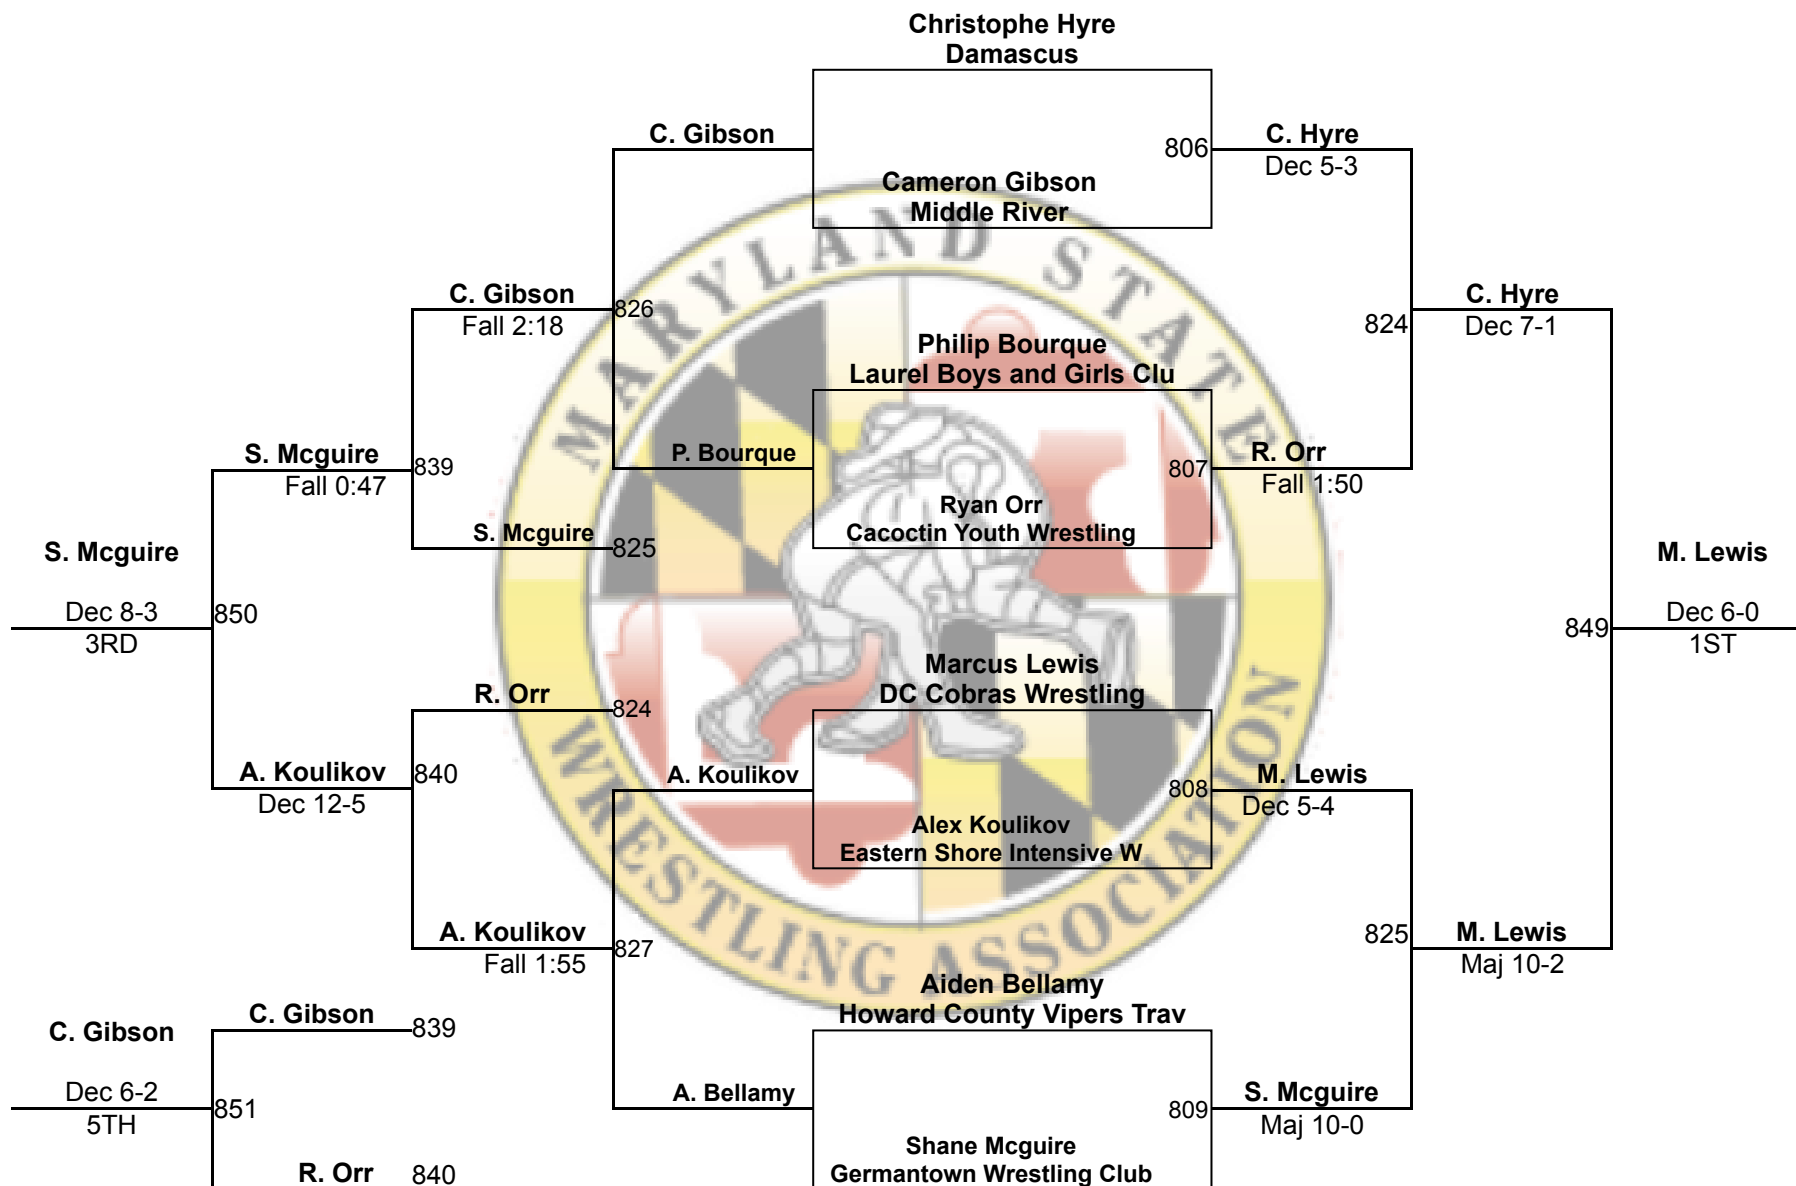

# MSWA Champions State Tournament

**12U 110**

**Mat 8**

# MSWA Champions State Tournament

**12U 115**  
Mat 8