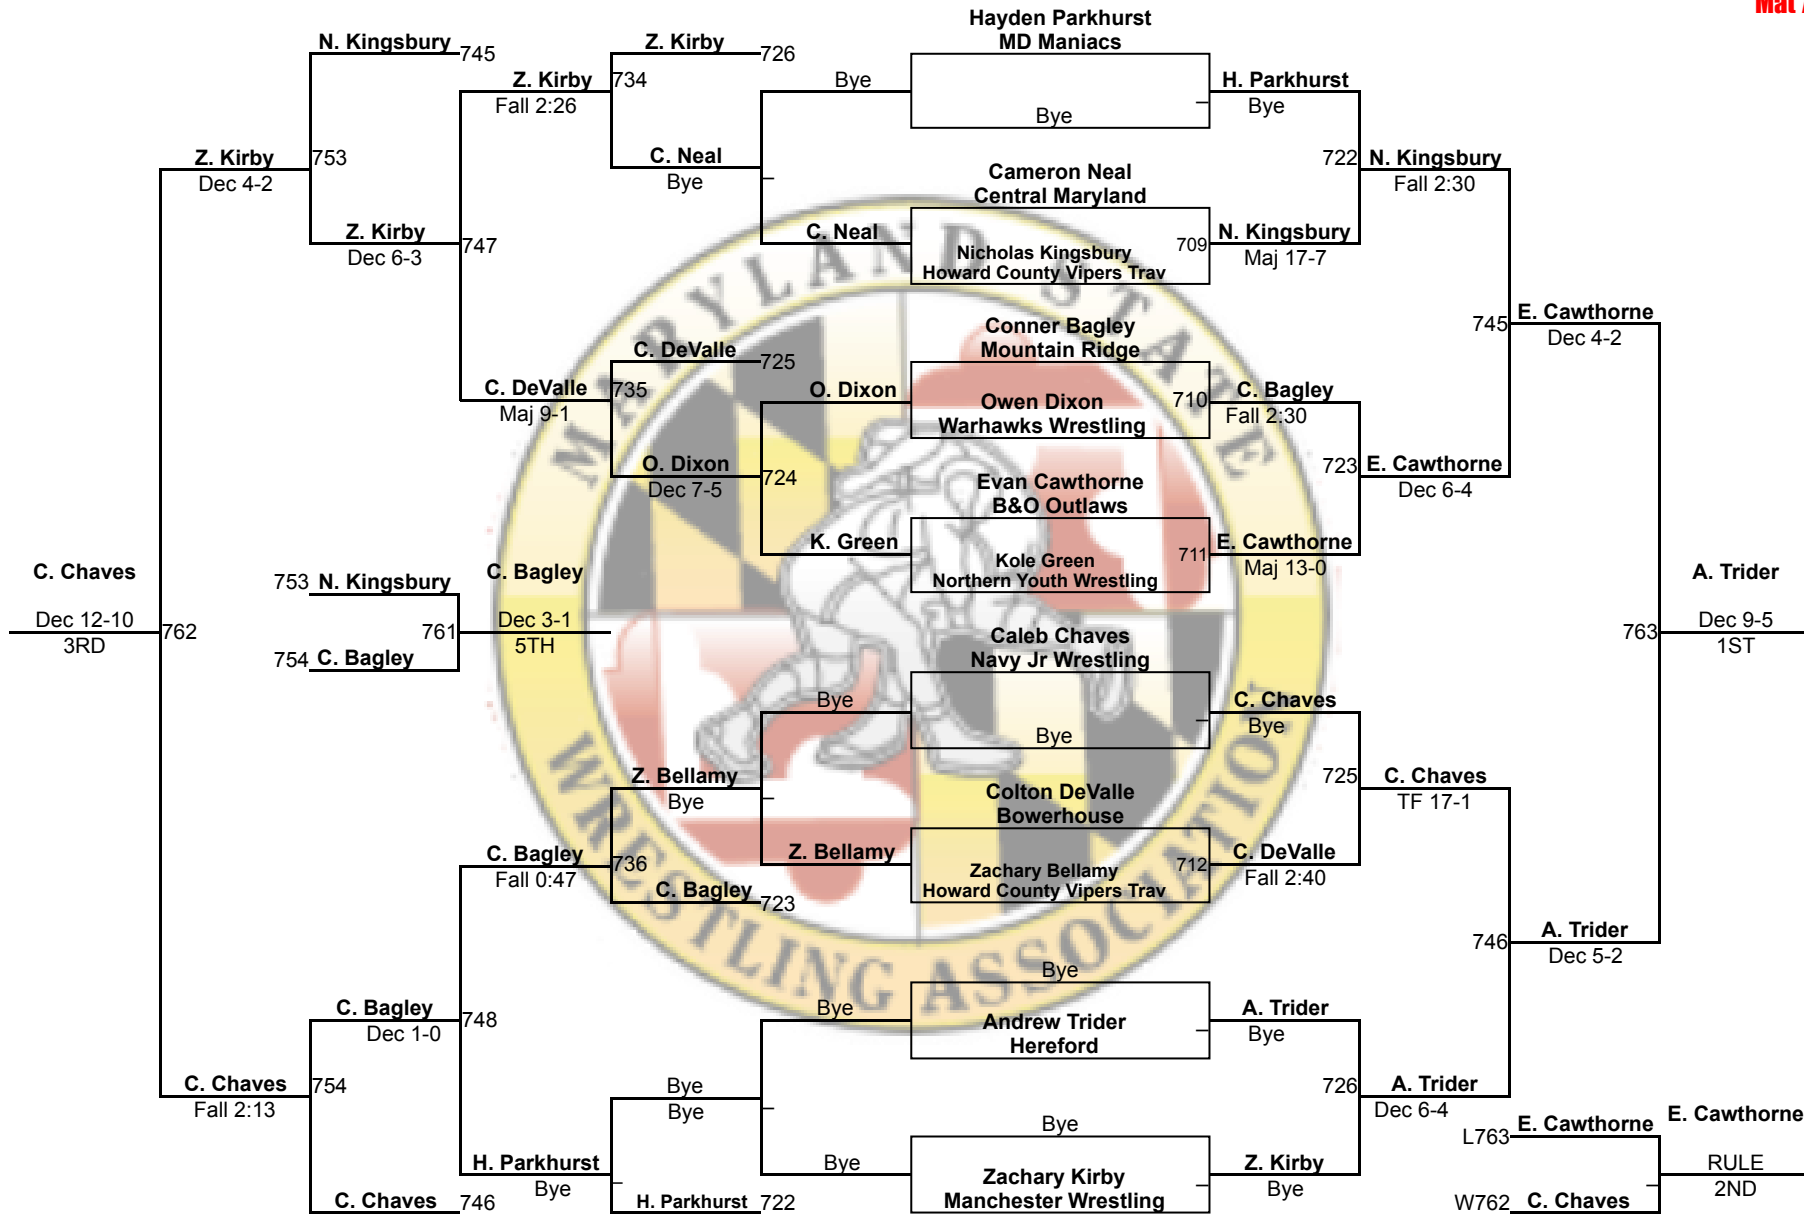

MSWA Champions State Tournament

12U 100
Mat 7