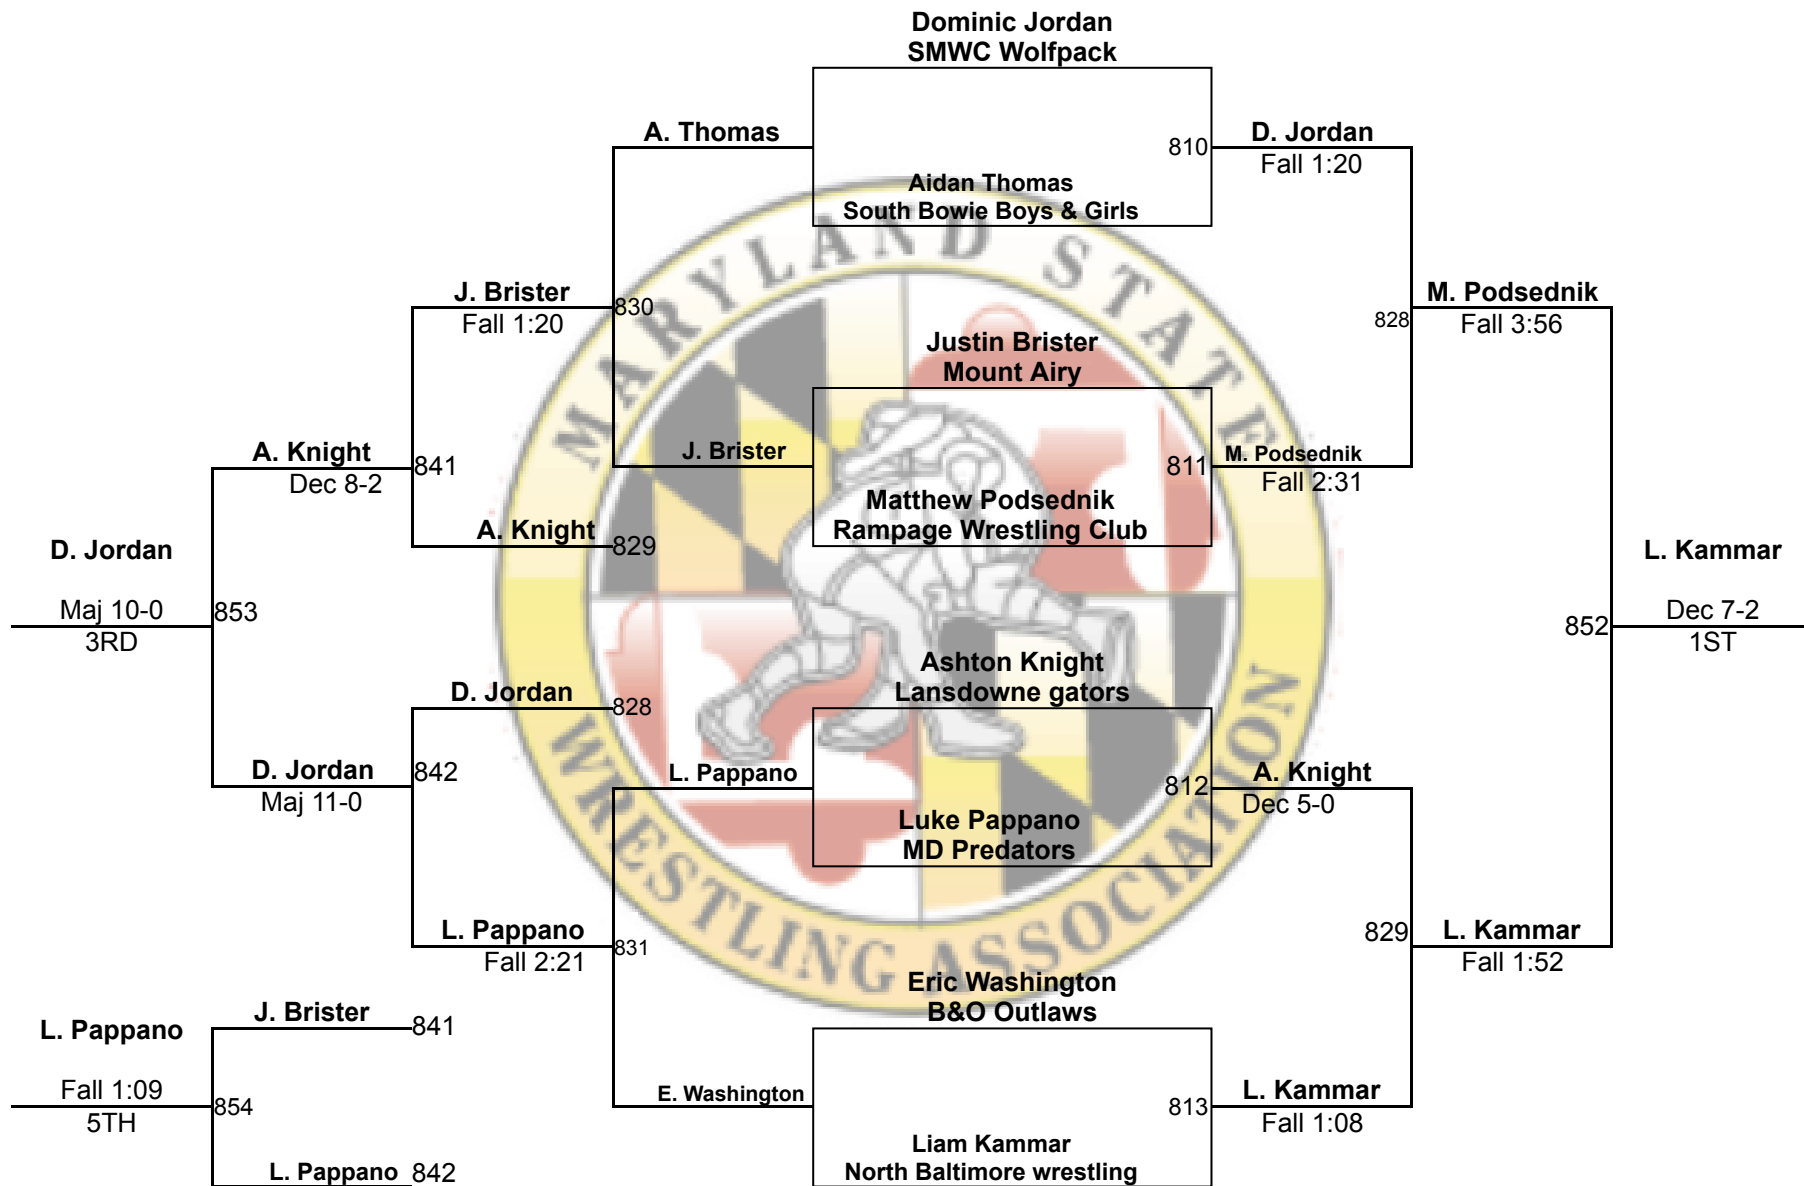

MSWA Champions State Tournament

12U 122
Mat 8