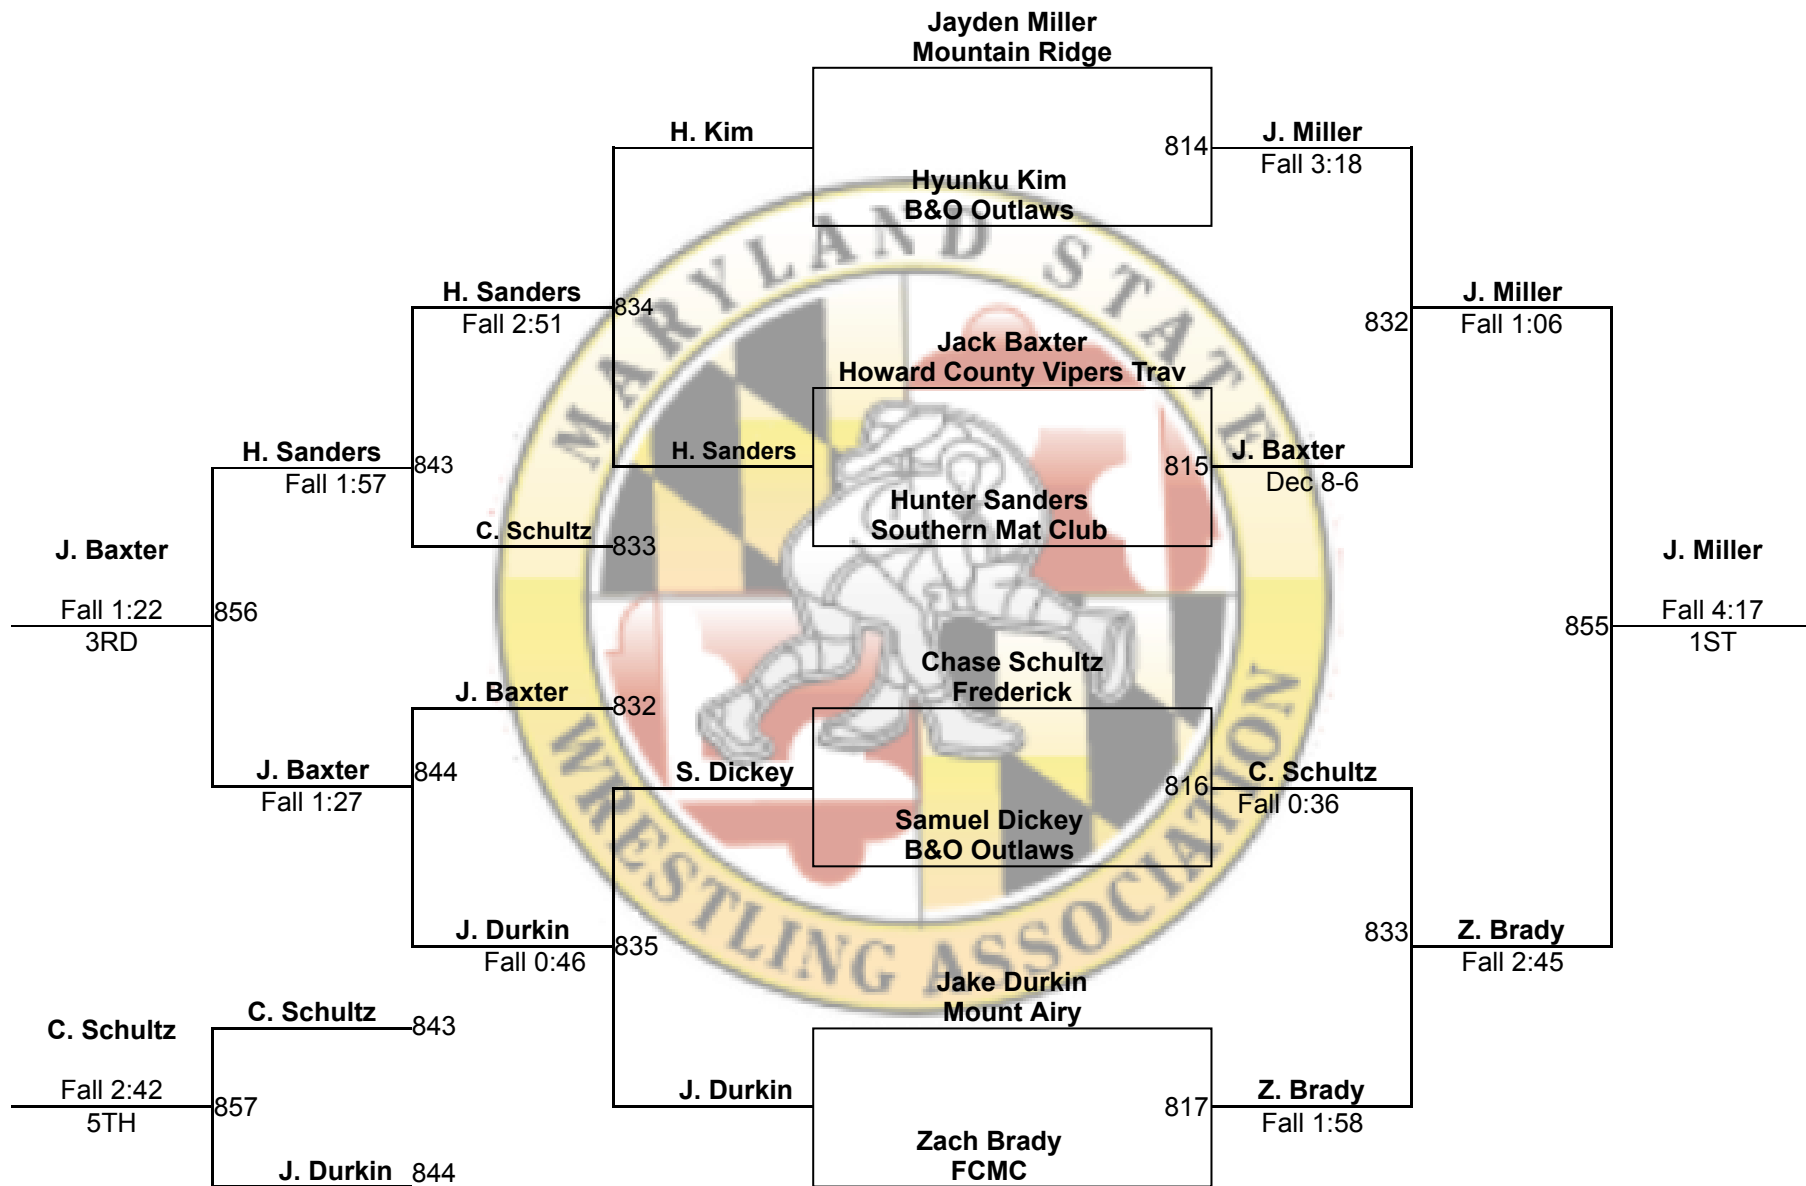

MSWA Champions State Tournament

12U 145
Mat 8