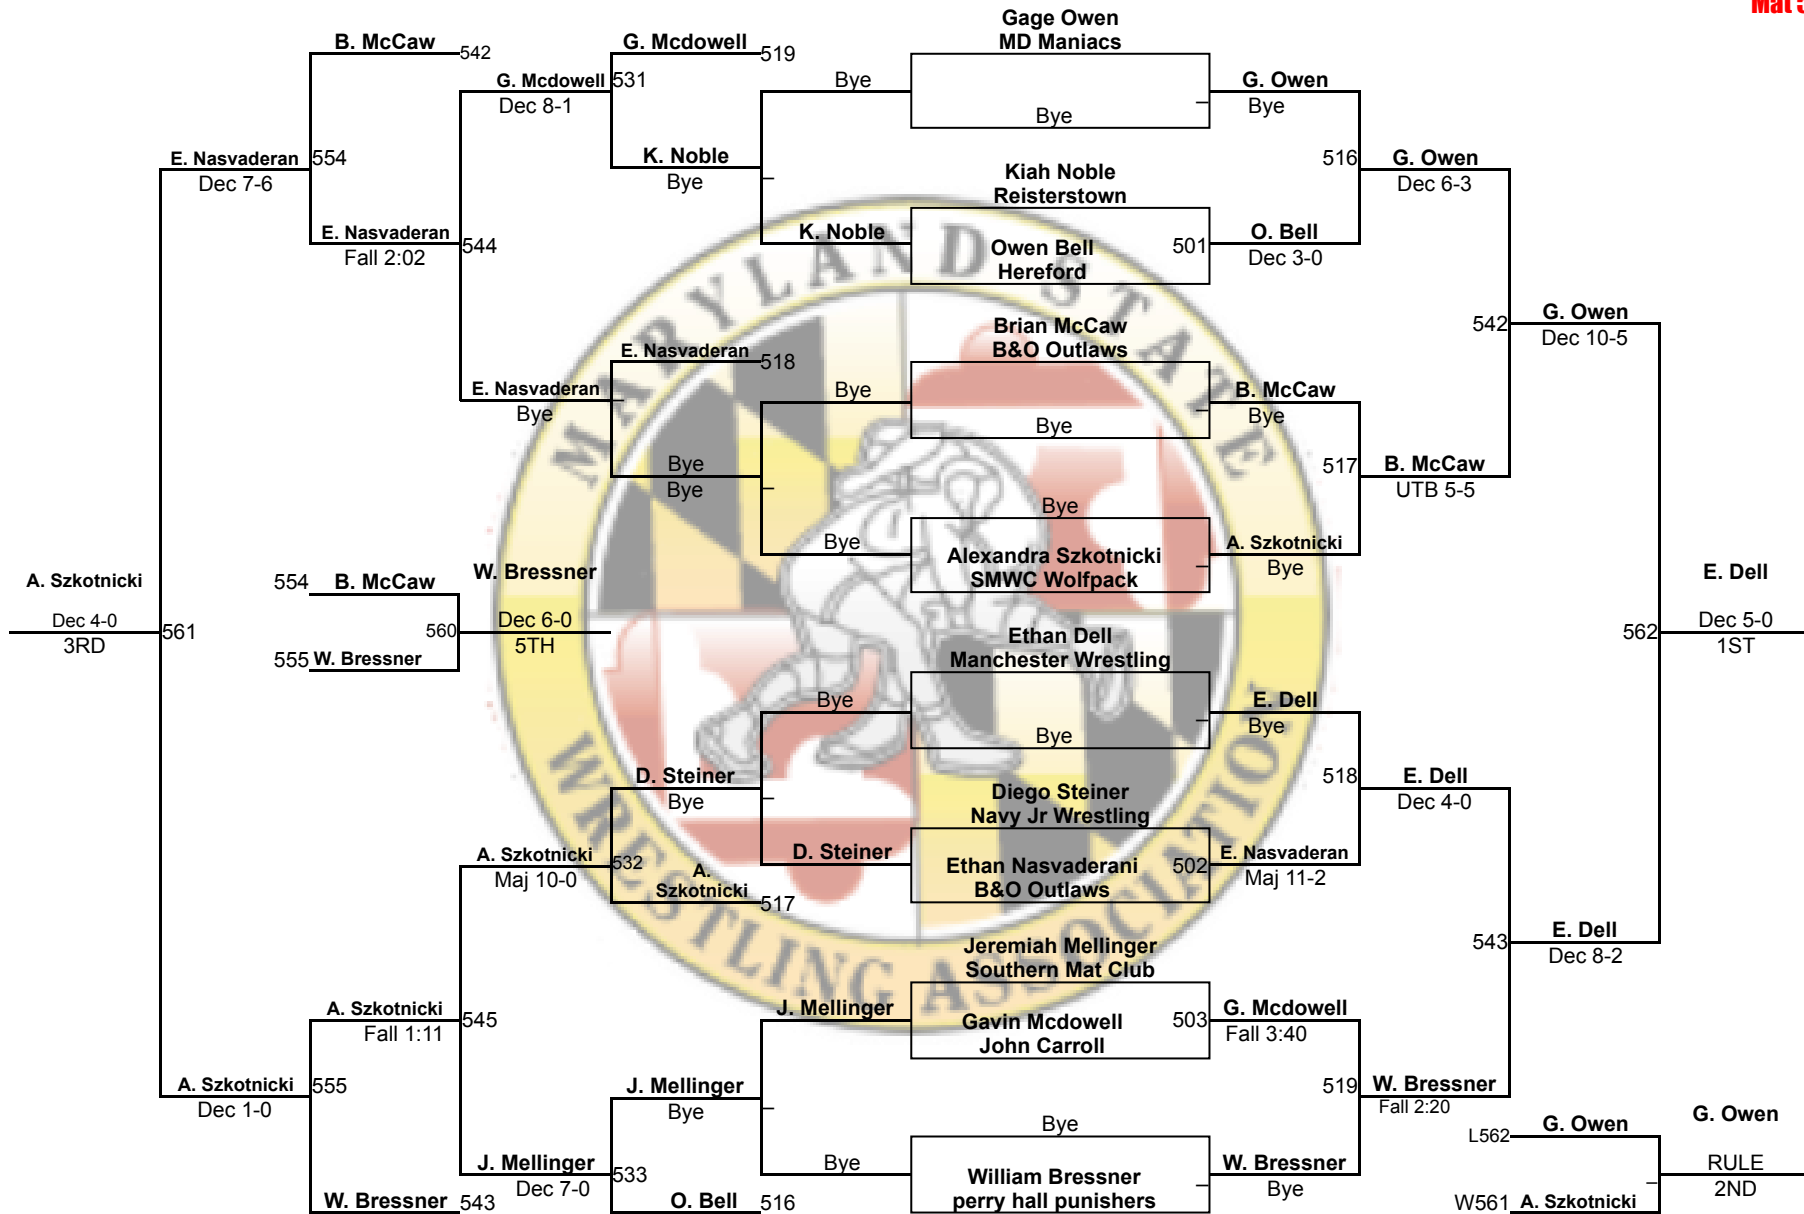

# MSWA Champions State Tournament

**12U 65**  
Mat 5